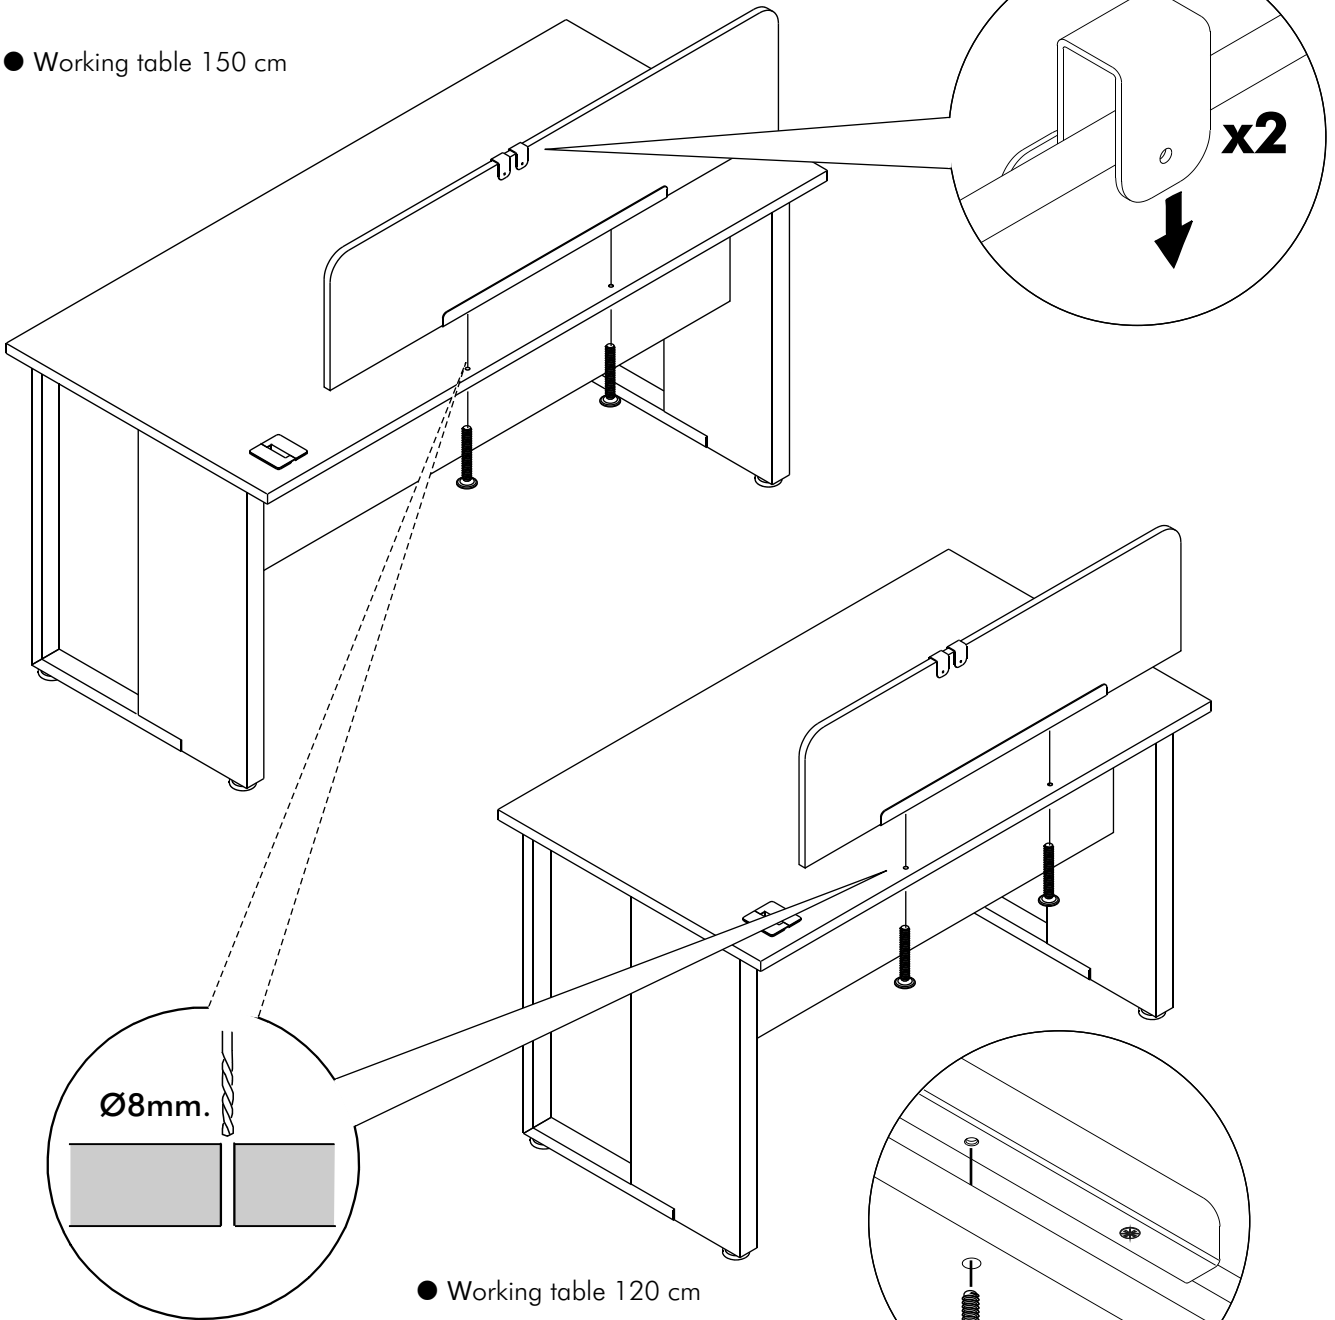

VECTRA

Privet screen W100/120

HARDWARE

M6x40mm.

x 2

x 2

● Working table 150 cm

Ø8mm.

x2