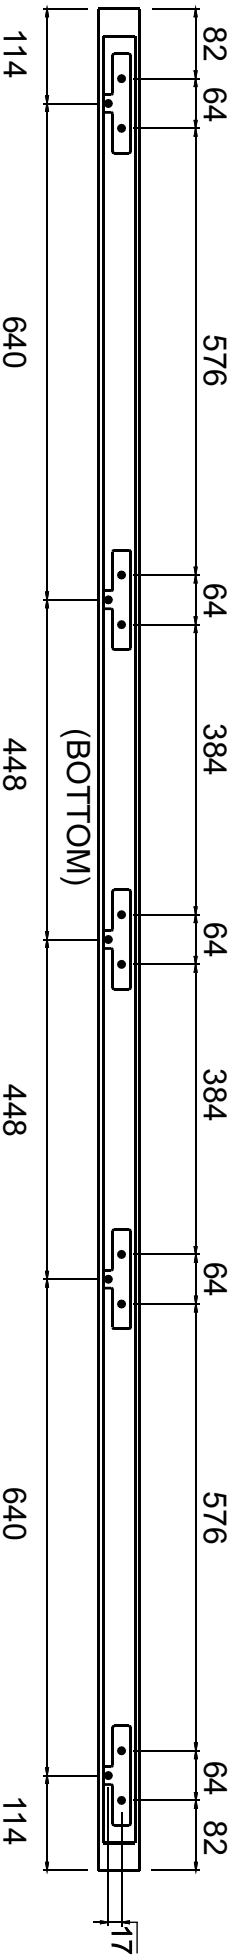

# ITALIVING

**Thick Shelf 240**

**HARDWARE**

**x 1**

M4x16mm.

**x 2**

**x 5**

M4x30mm.

**x 16**

M4x45mm.

**x 5**

**1.**

**2.**

### 3.

### 4. FOR Tv cabinet 120+Tv cabinet 120