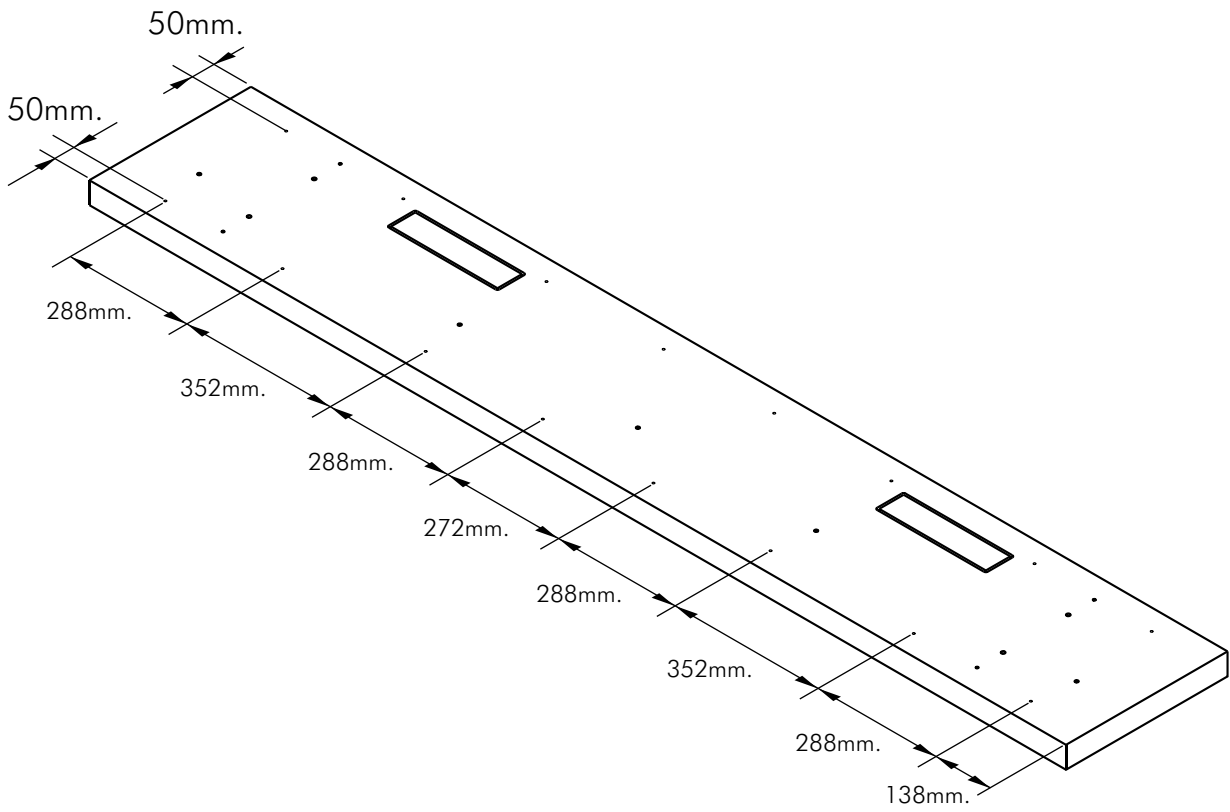

3.

4. FOR Tv cabinet 120+Tv cabinet 120