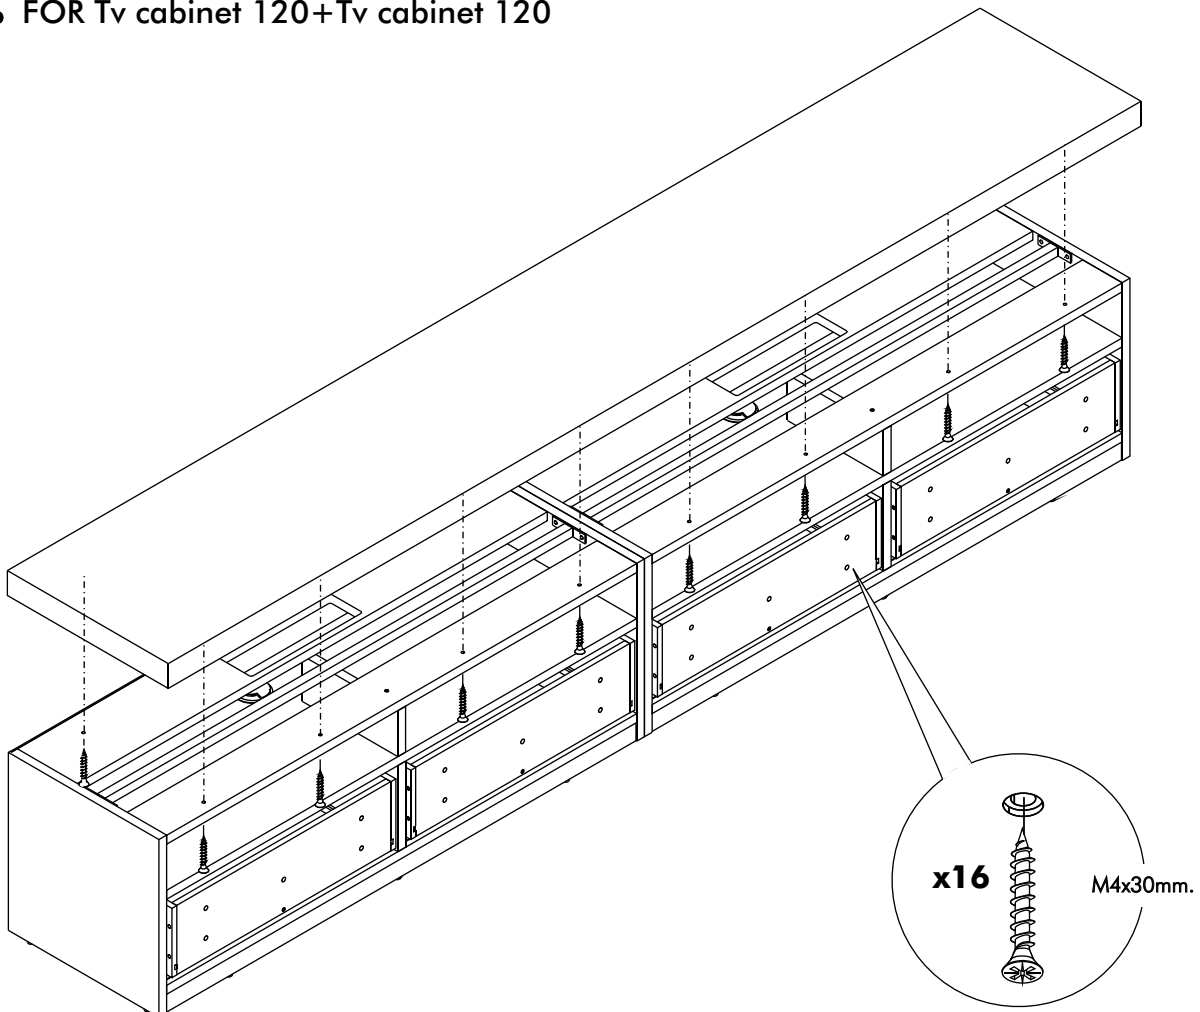

4. FOR Tv cabinet 120+Tv cabinet 120