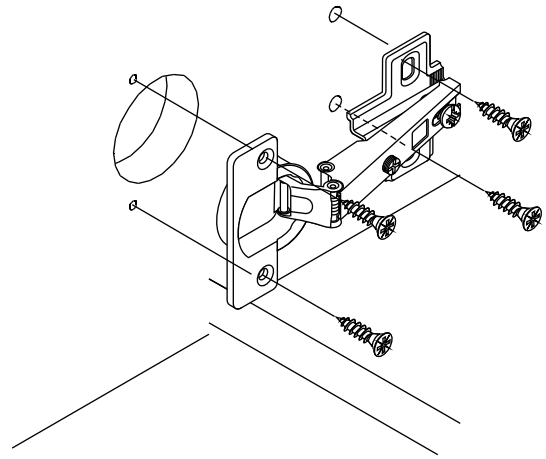

ITALIVING

Glass Hinge door W45
Mirror Hinge door W45
Hinge door W45H120

CONNECT SYSTEM

M4x16mm.

HARDWARE

x 3

x 1

x 1

M4x16mm.

x 12

#5x1/2".

x 1

#5x5/8"

x 2

2.(L)

2.(L)