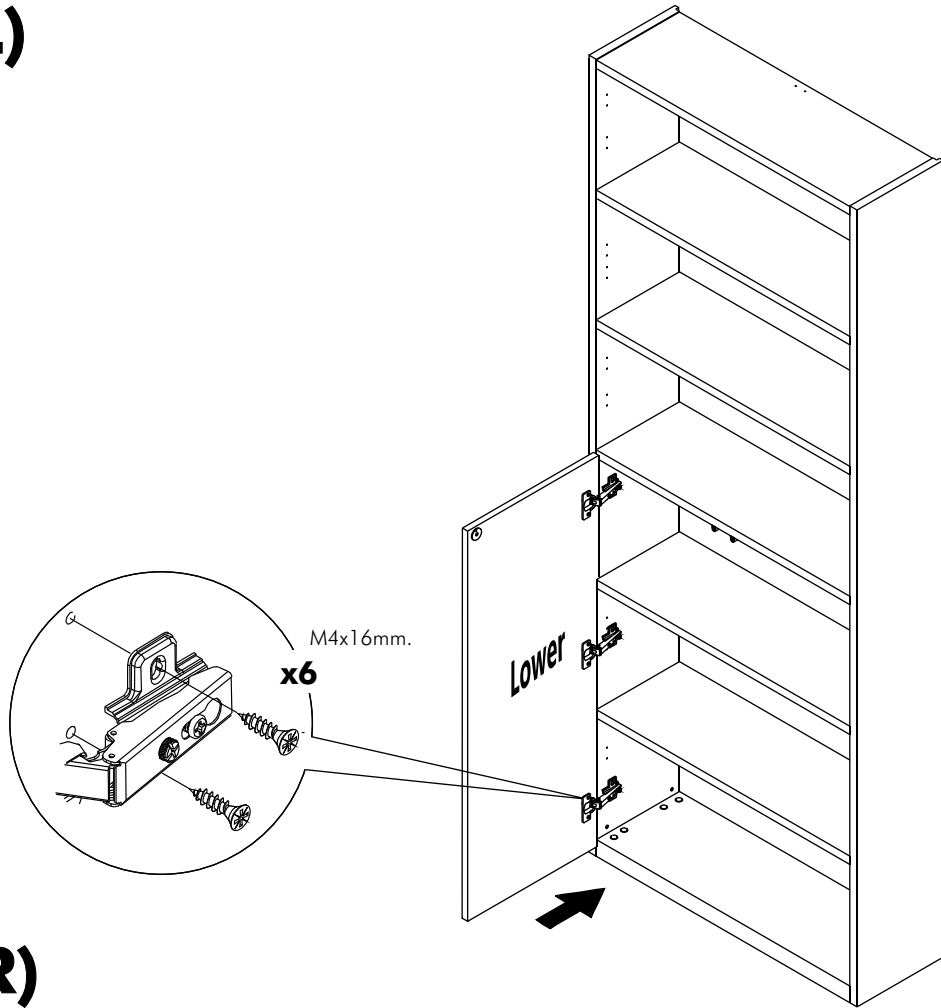

ITALIVING

Glass Hinge door W45
Mirror Hinge door W45
Hinge door W45H120

CONNECT SYSTEM

M4x16mm.

HARDWARE

x 3

x 1

x 1

M4x16mm.

x 12

#5x1/2".

x 1

#5x5/8"

x 2

2.(L)

2.(L)