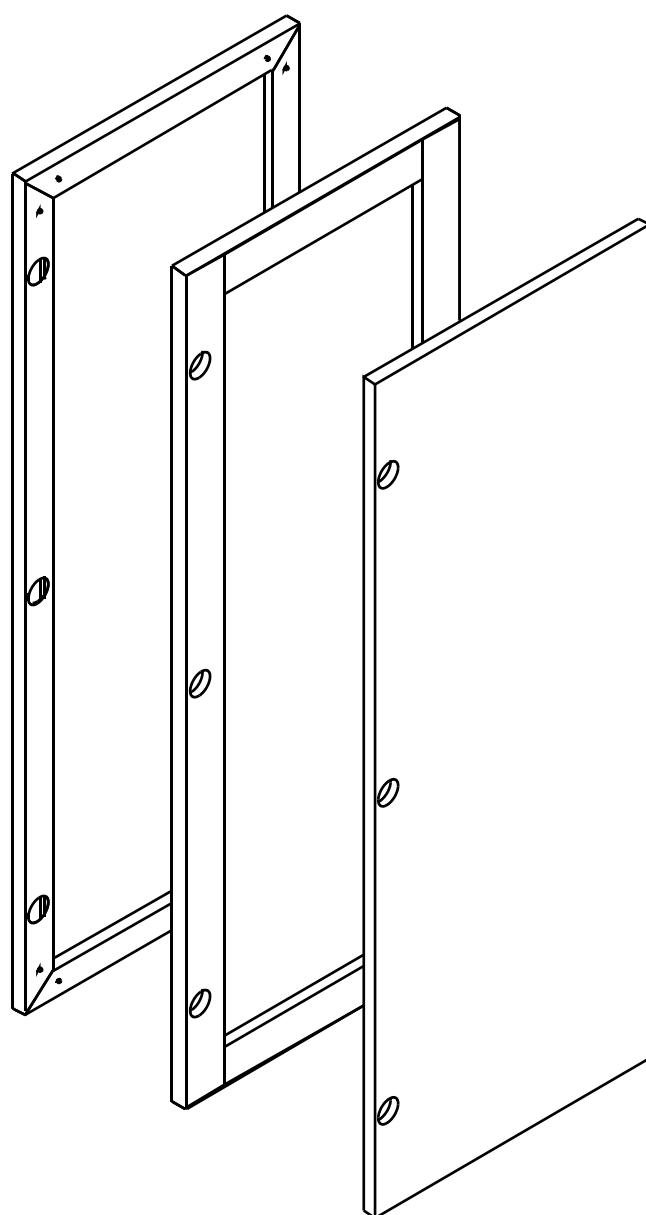

ITALIVING

Glass Hinge door W45
Mirror Hinge door W45
Hinge door W45H120

CONNECT SYSTEM

M4x16mm.

HARDWARE

x 3

x 1

x 1

M4x16mm.

x 12

#5x1/2".

x 1

#5x5/8"

x 2

2.(L)

2.(L)