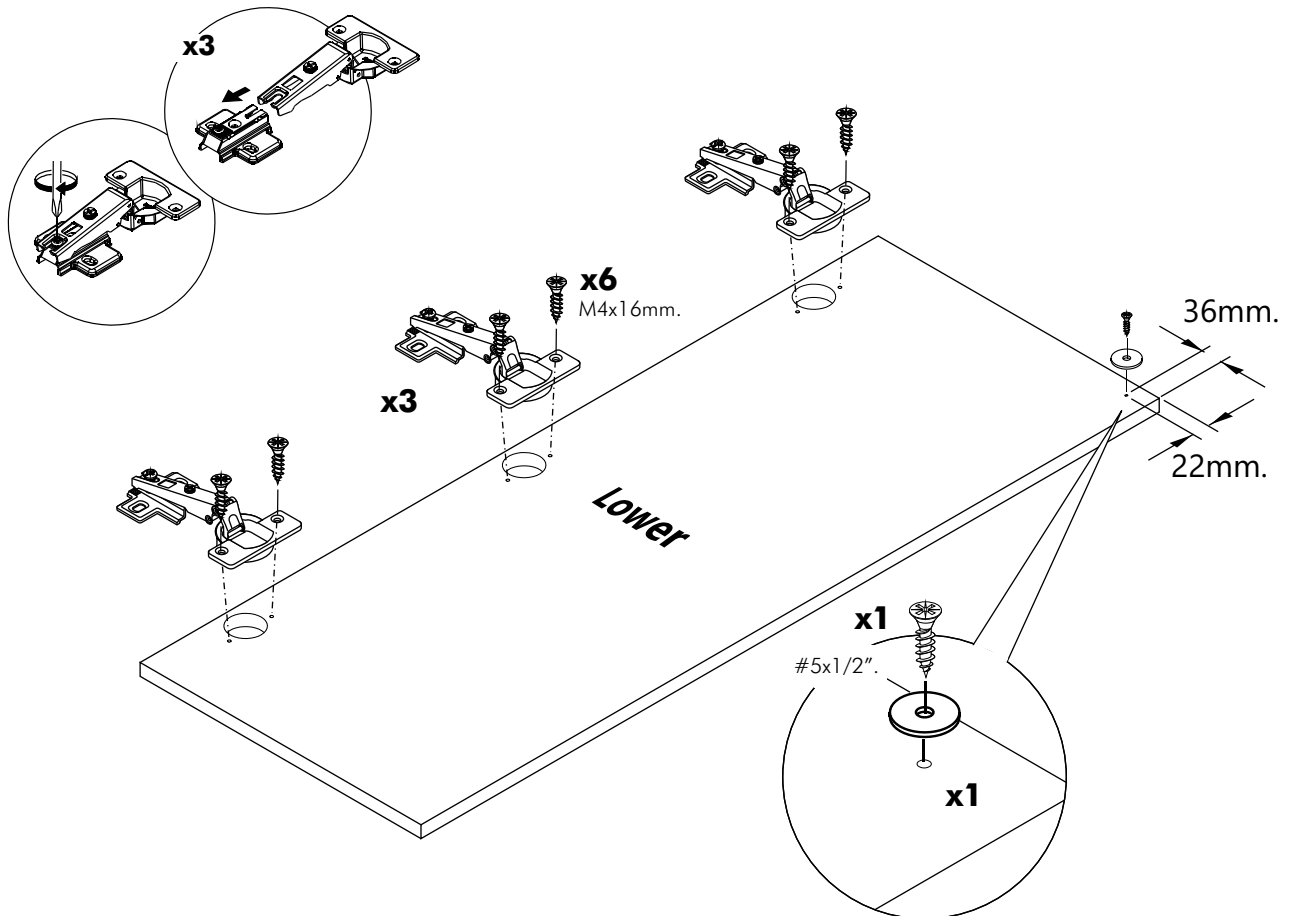

ITALIVING

Glass Hinge door W45
Mirror Hinge door W45
Hinge door W45H120

CONNECT SYSTEM

M4x16mm.

HARDWARE

x 3

x 1

x 1

M4x16mm.

x 12

#5x1/2".

x 1

#5x5/8"

x 2

2.(L)

2.(L)