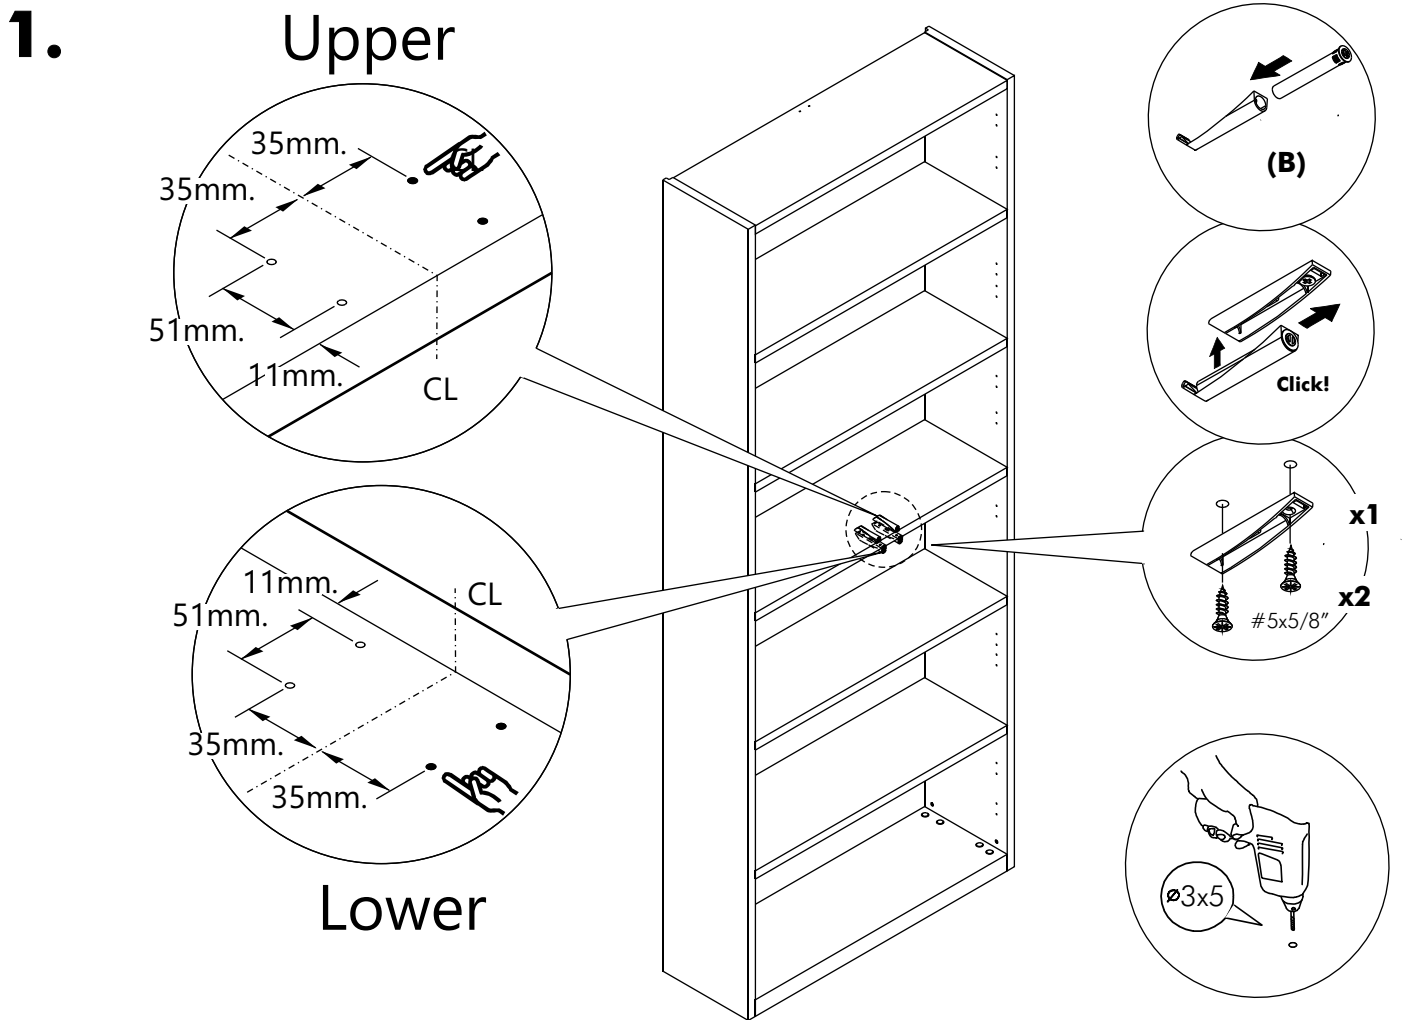

ITALIVING

Glass Hinge door W45
Mirror Hinge door W45
Hinge door W45H120

CONNECT SYSTEM

M4x16mm.

HARDWARE

x 3

x 1

x 1

M4x16mm.

x 12

#5x1/2".

x 1

#5x5/8"

x 2

2.(L)

2.(L)