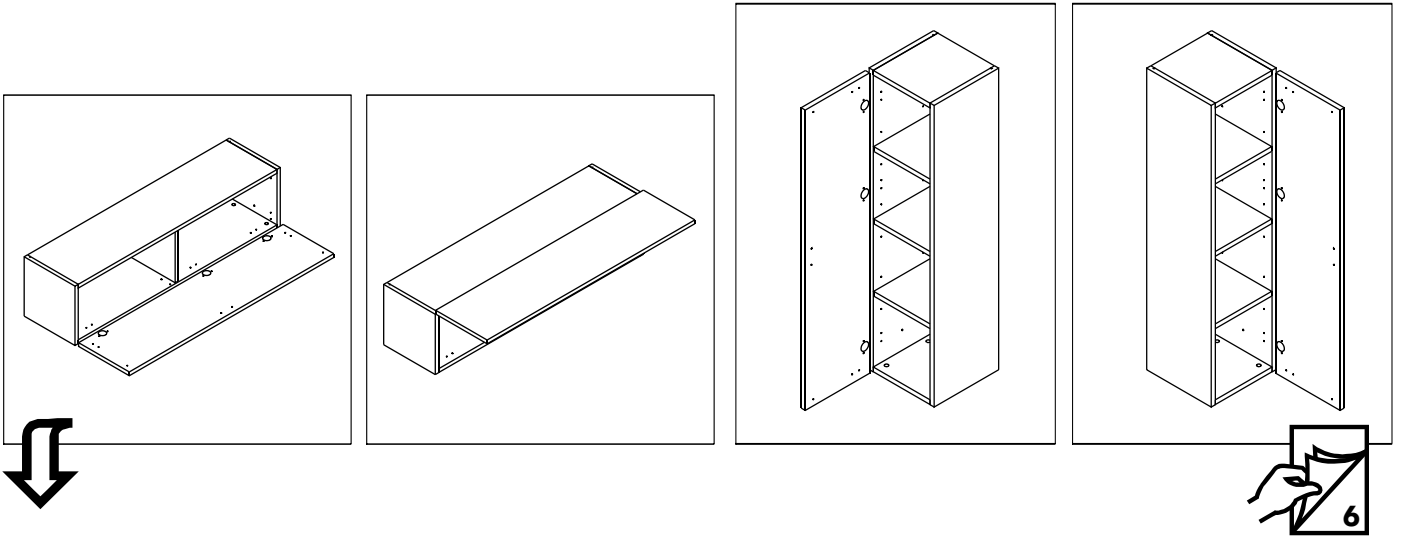

ITALIVING

Hinge door W120H30

CONNECT SYSTEM

M4x16mm.

HARDWARE

x 3

x 1

x 1

M4x16mm.

x 12

#5x1/2".

x 1

#5x5/8"

x 2

1.

2.