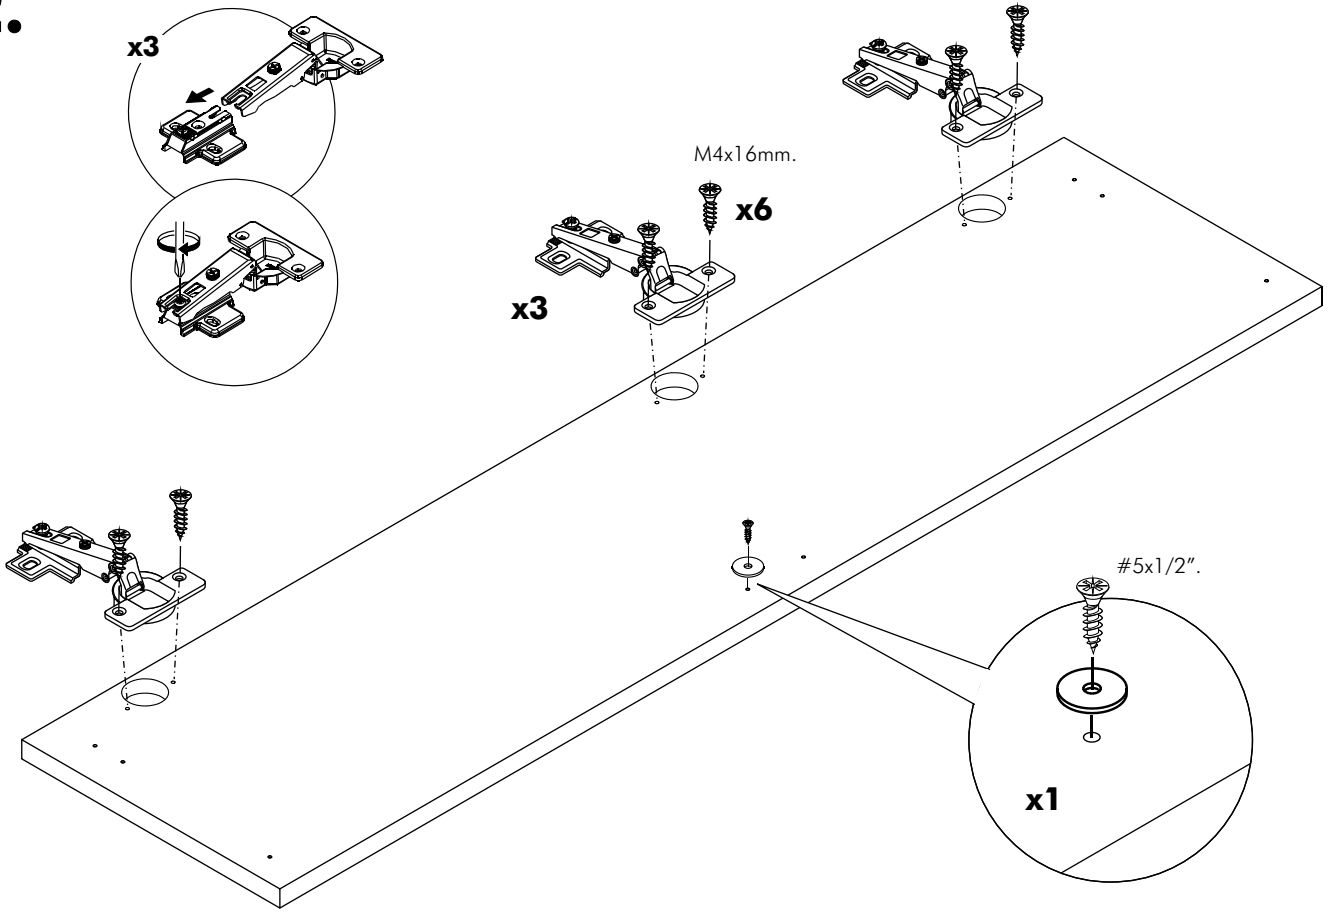

ITALIVING

Hinge door W120H30

CONNECT SYSTEM

M4x16mm.

HARDWARE

x 3

x 1

x 1

M4x16mm.

x 12

#5x1/2".

x 1

#5x5/8"

x 2

1.

2.