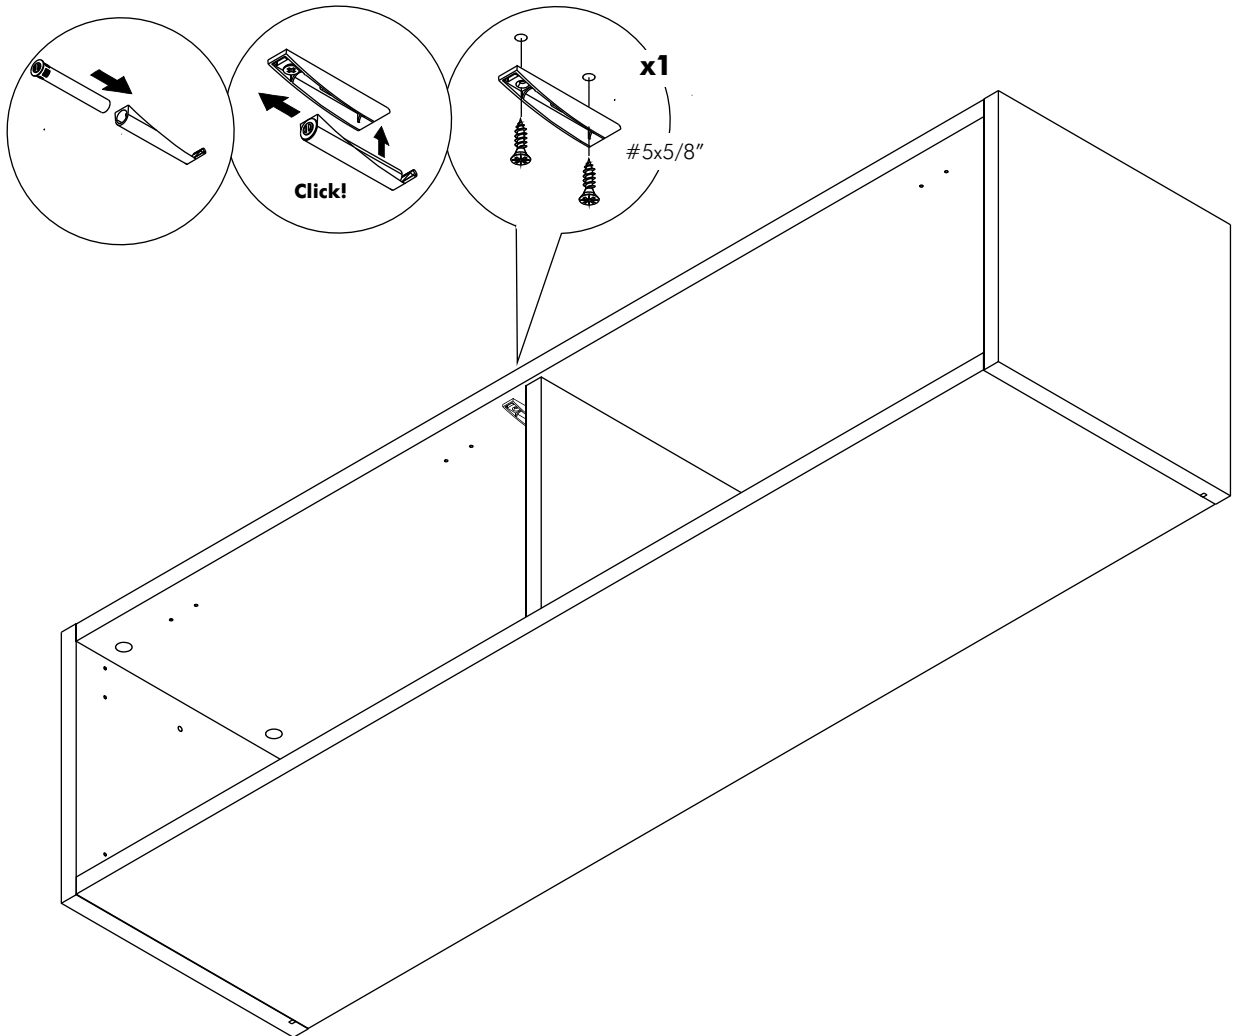

ITALIVING

Hinge door W120H30

CONNECT SYSTEM

M4x16mm.

HARDWARE

x 3

x 1

x 1

M4x16mm.

x 12

#5x1/2".

x 1

#5x5/8"

x 2

1.

2.