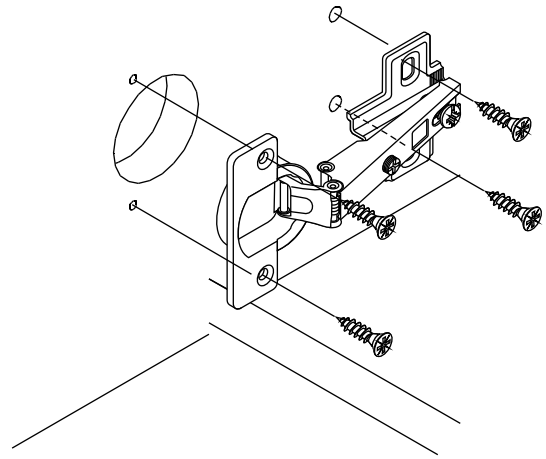

ITALIVING

Hinge door W120H30

CONNECT SYSTEM

M4x16mm.

HARDWARE

x 3

x 1

x 1

M4x16mm.

x 12

#5x1/2".

x 1

#5x5/8"

x 2

1.

2.