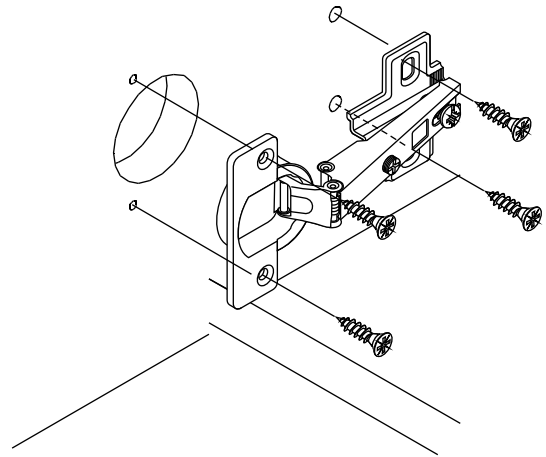

ITALIVING

Hinge door W90H30

CONNECT SYSTEM

M4x16mm.

HARDWARE

x 2

x 1

x 1

M4x16mm.

x 8

#5x1/2".

x 1

#5x5/8"

x 2

1.

2.