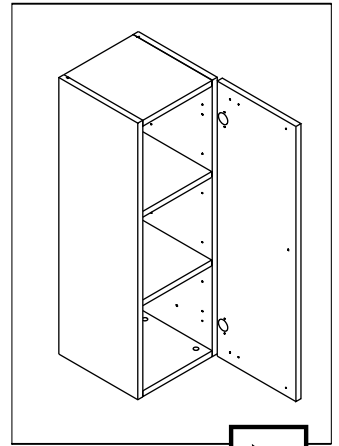

ITALIVING

Hinge door W90H30

CONNECT SYSTEM

M4x16mm.

HARDWARE

x 2

x 1

x 1

M4x16mm.

x 8

#5x1/2".

x 1

#5x5/8"

x 2

1.

2.