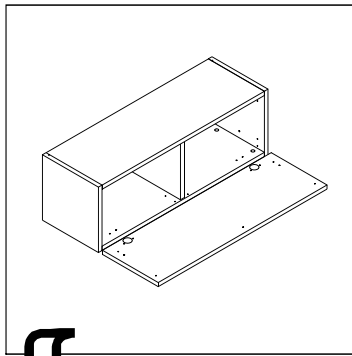

ITALIVING

Hinge door W90H30

CONNECT SYSTEM

M4x16mm.

HARDWARE

x 2

x 1

x 1

M4x16mm.

x 8

#5x1/2".

x 1

#5x5/8"

x 2

1.

2.