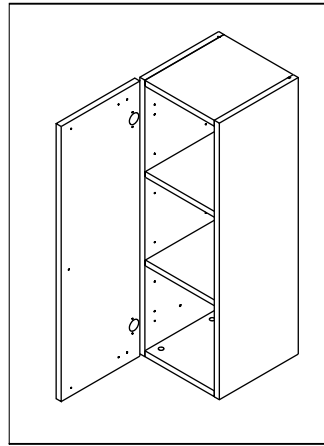

ITALIVING

Hinge door W90H30

CONNECT SYSTEM

M4x16mm.

HARDWARE

x 2

x 1

x 1

M4x16mm.

x 8

#5x1/2".

x 1

#5x5/8"

x 2

1.

2.