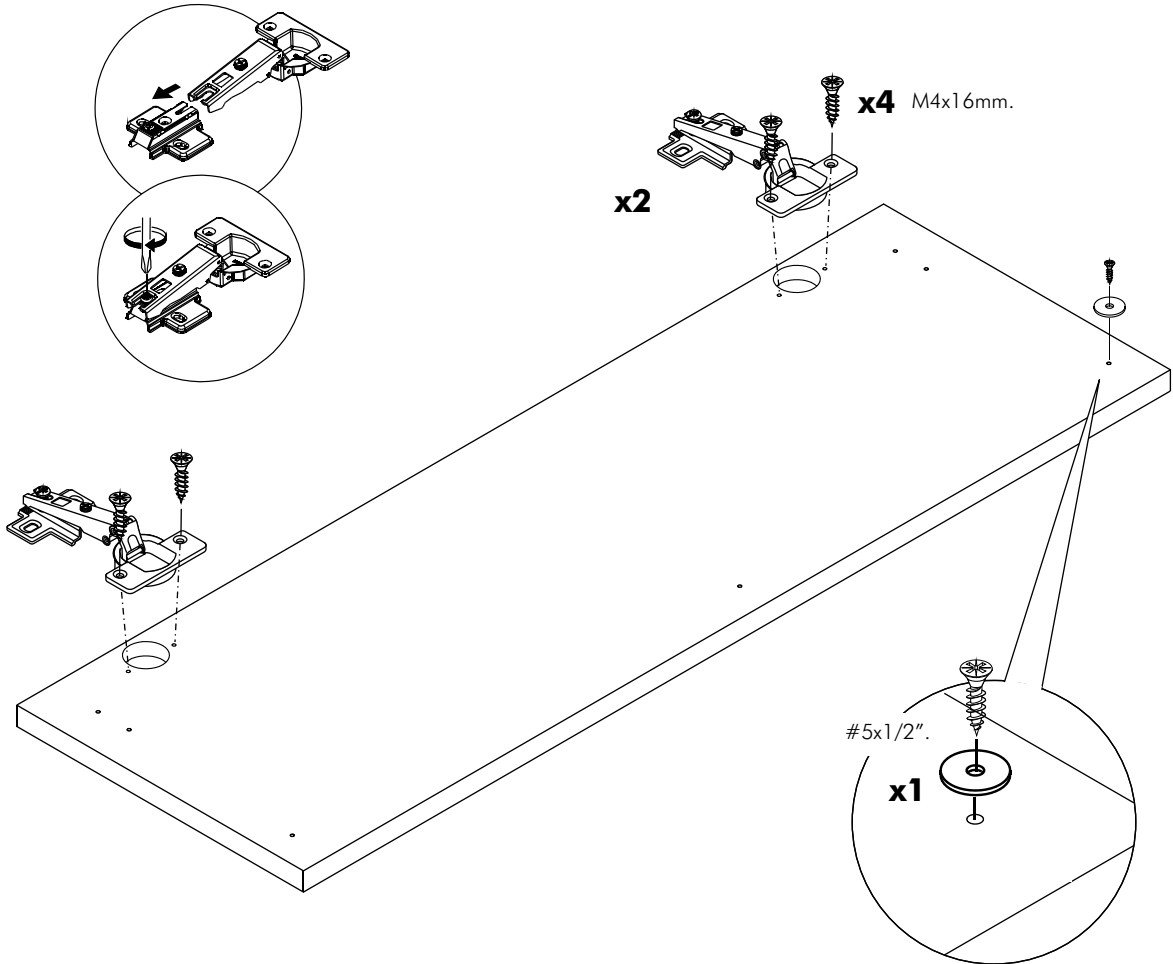

ITALIVING

Hinge door W90H30

CONNECT SYSTEM

M4x16mm.

HARDWARE

x 2

x 1

x 1

M4x16mm.

x 8

#5x1/2".

x 1

#5x5/8"

x 2

1.

2.

3.

1.

2.

3.