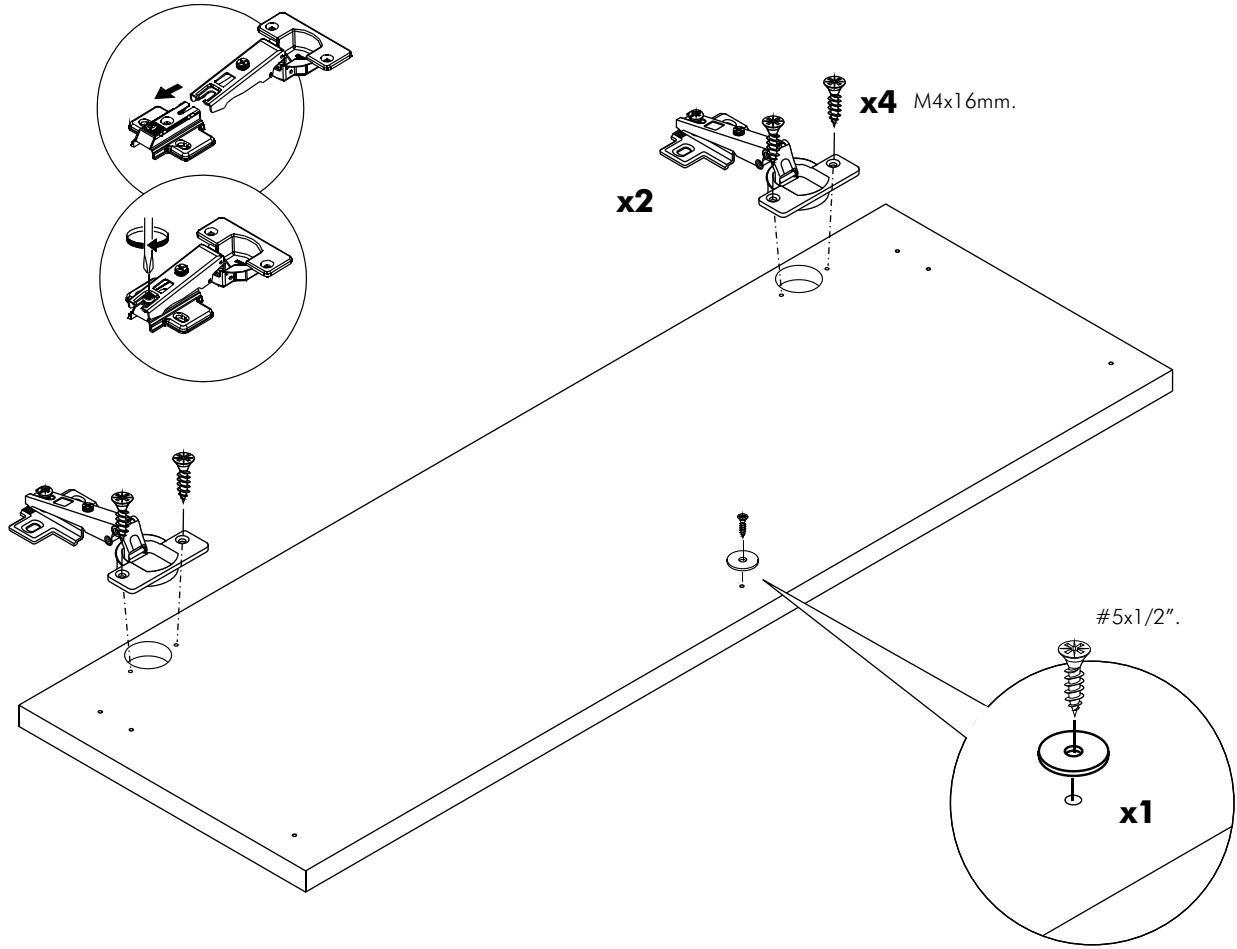

ITALIVING

Hinge door W90H30

CONNECT SYSTEM

M4x16mm.

HARDWARE

x 2

x 1

x 1

M4x16mm.

x 8

#5x1/2".

x 1

#5x5/8"

x 2

1.

2.