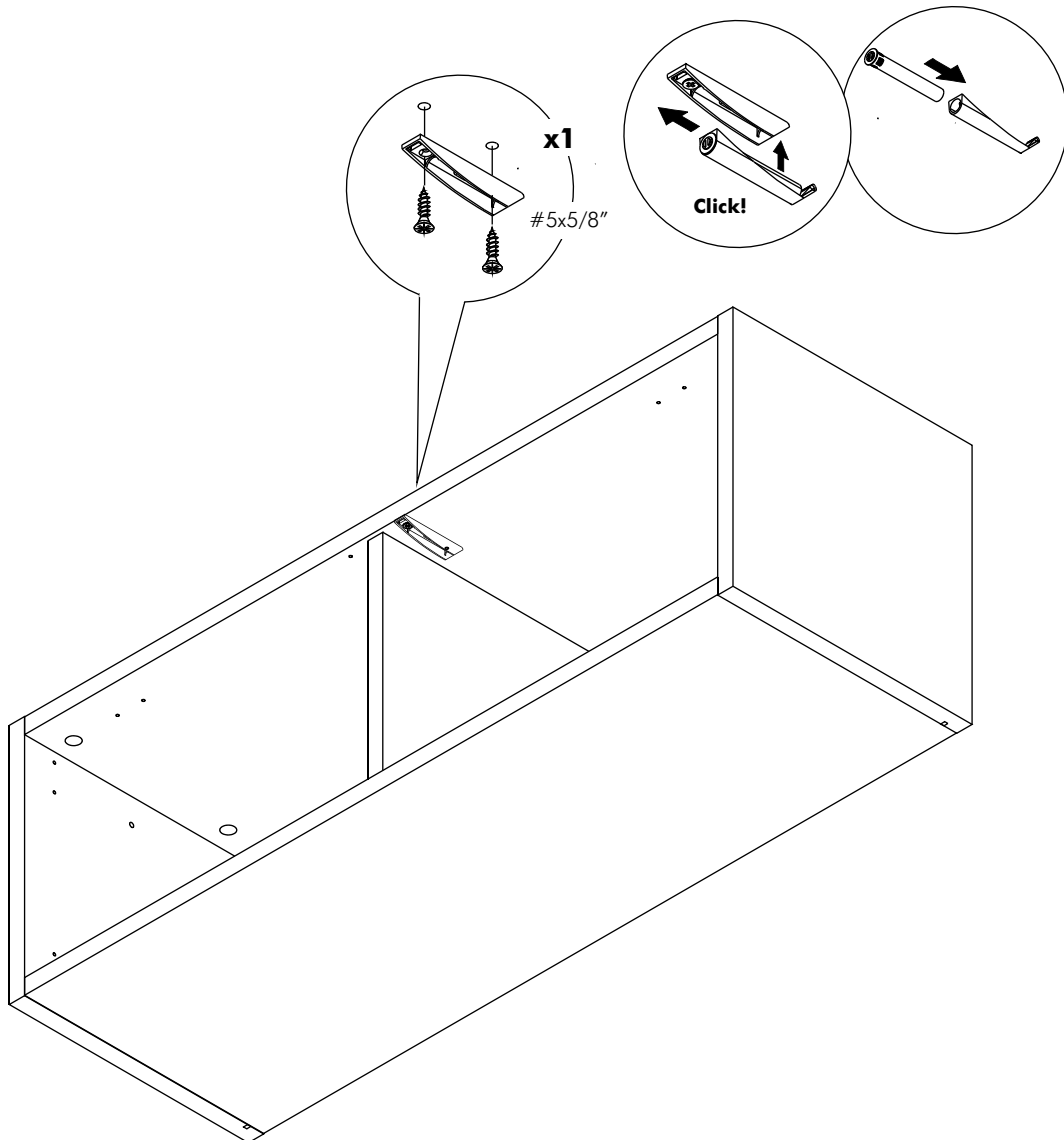

ITALIVING

Hinge door W90H30

CONNECT SYSTEM

M4x16mm.

HARDWARE

x 2

x 1

x 1

M4x16mm.

x 8

#5x1/2".

x 1

#5x5/8"

x 2

1.

2.