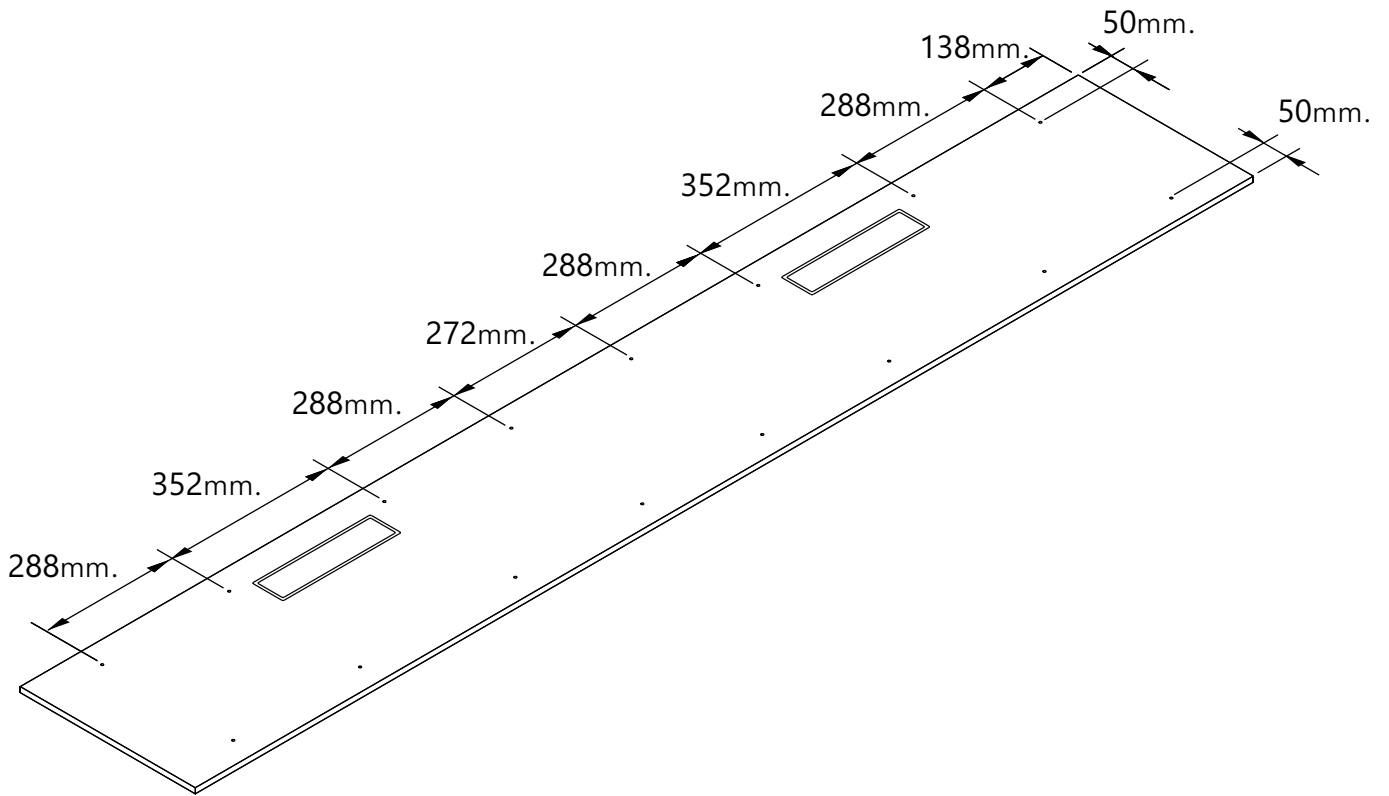

ITALIVING

Top panel TV cabinet 240

HARDWARE

M4x30mm.

x 16

1.

2. FOR Tv cabinet 120+Tv cabinet 120

2. FOR Tv wall cabinet 120+Tv wall cabinet 120