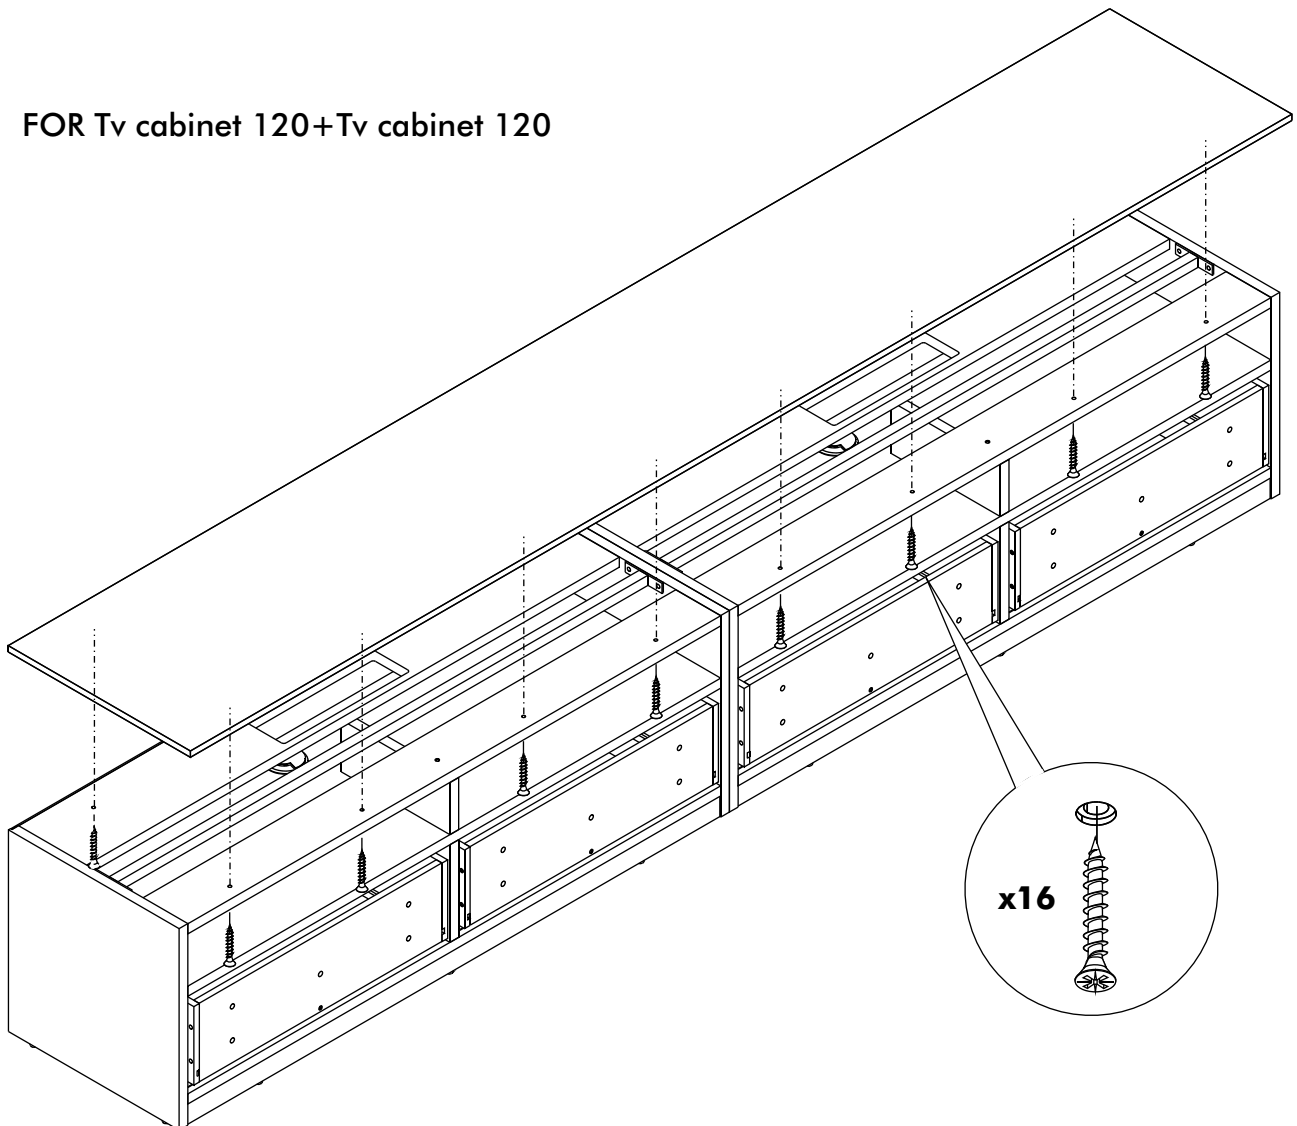

ITALIVING

Top panel TV cabinet 240

HARDWARE

M4x30mm.

x 16

1.

2. FOR Tv cabinet 120+Tv cabinet 120

2. FOR Tv wall cabinet 120+Tv wall cabinet 120