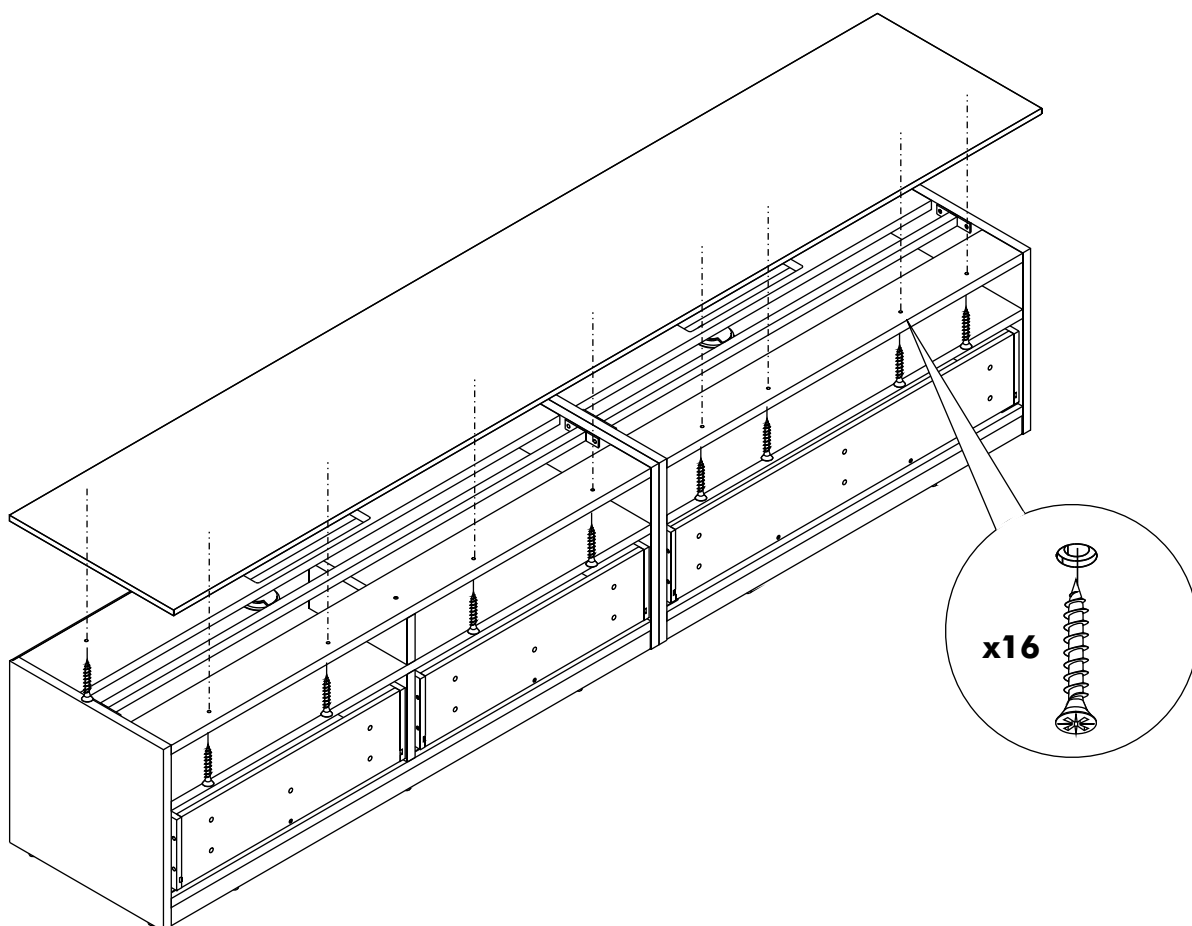

## Top panel TV cabinet 210

**HARDWARE**

M4x30mm.

**x 16**

**1.** FOR Tv cabinet 120+Tv cabinet 90

**2.** FOR Tv cabinet 120+Tv cabinet 90

# 1. FOR Tv cabinet 90+Tv cabinet 120