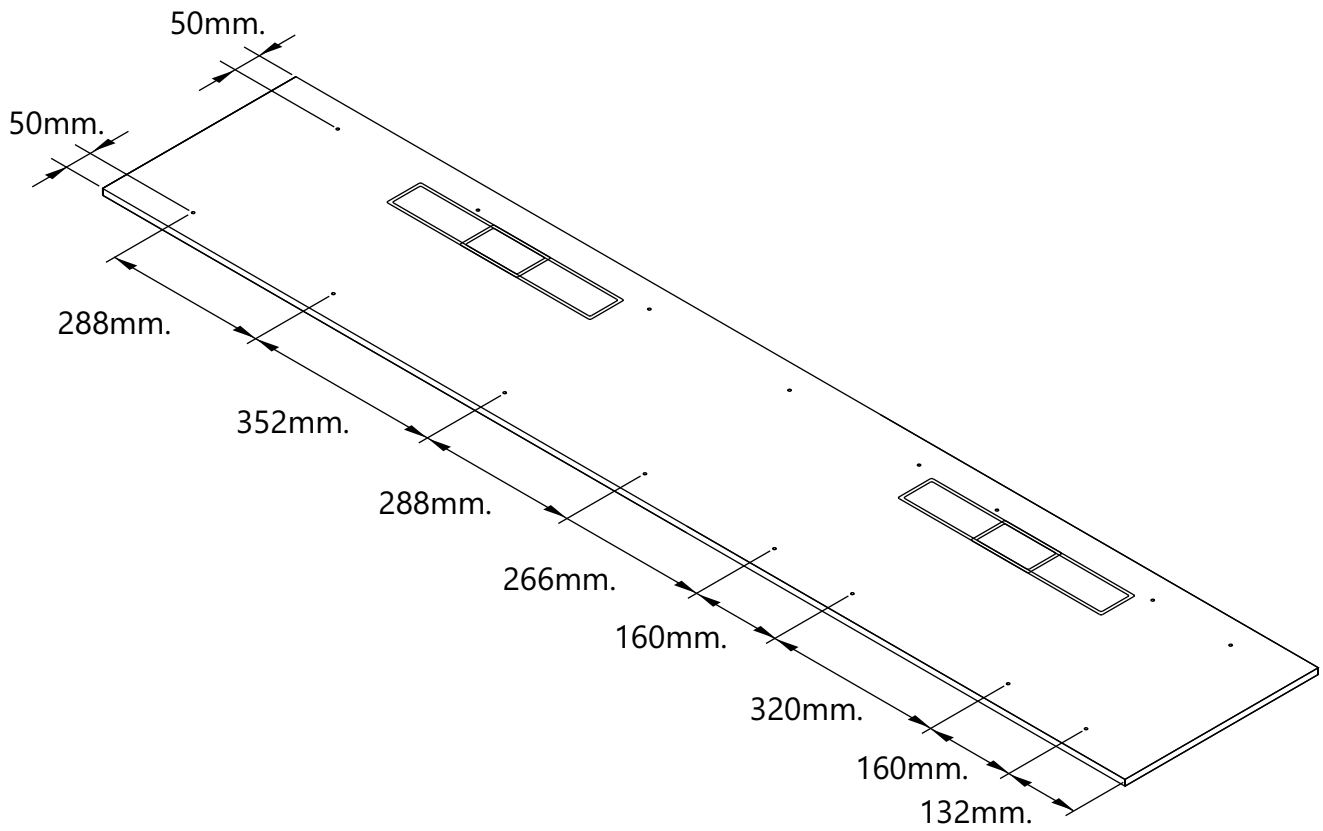

## Top panel TV cabinet 210

**HARDWARE**

M4x30mm.

**x 16**

**1.** FOR Tv cabinet 120+Tv cabinet 90

**2.** FOR Tv cabinet 120+Tv cabinet 90

# 1. FOR Tv cabinet 90+Tv cabinet 120

# 3. FOR Tv cabinet 90+Tv cabinet 120

**1.** FOR Tv wall cabinet 120+Tv wall cabinet 90

**3.** FOR Tv wall cabinet 120+Tv wall cabinet 90

# 1. FOR Tv wall cabinet 90+Tv wall cabinet 120