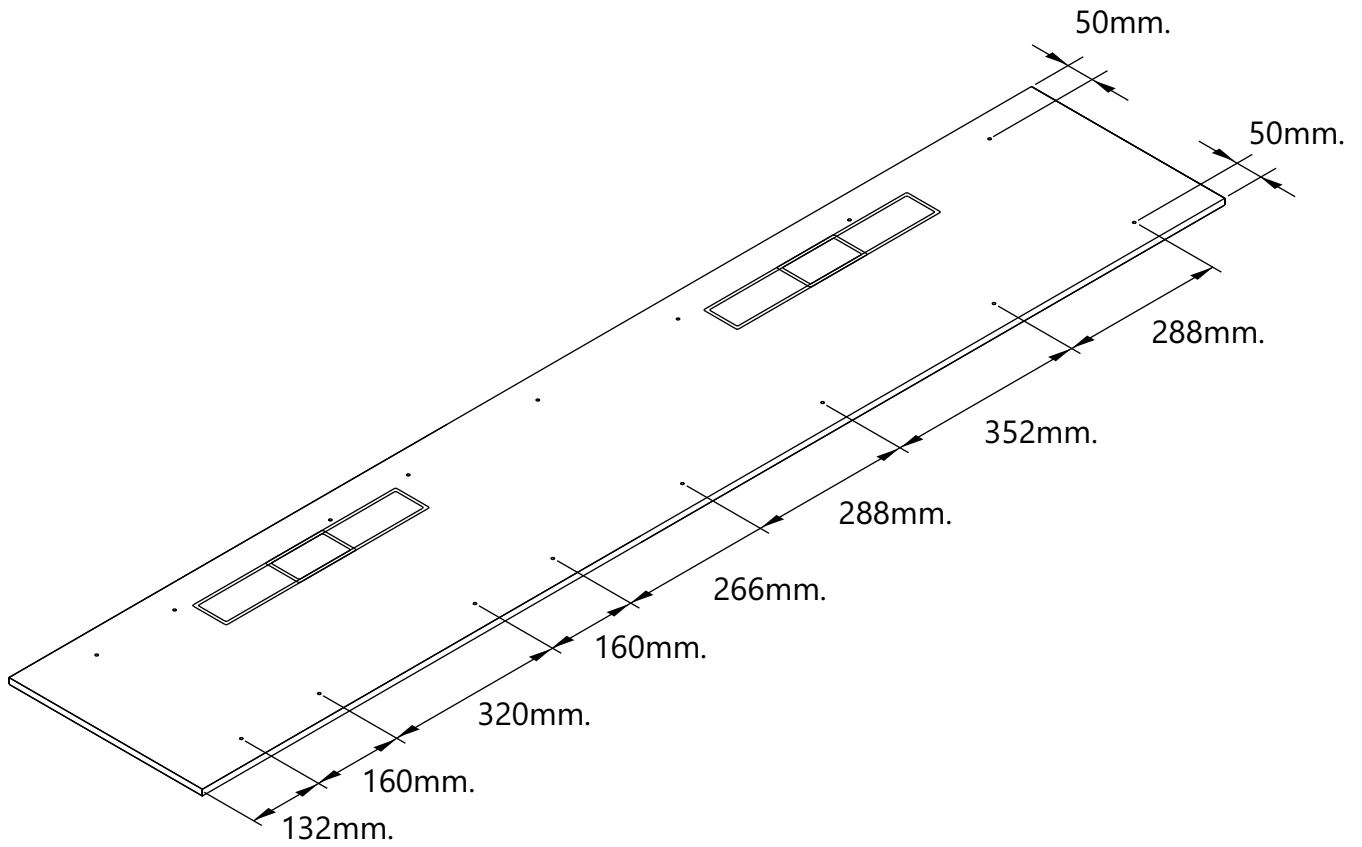

1. FOR Tv wall cabinet 120+Tv wall cabinet 90