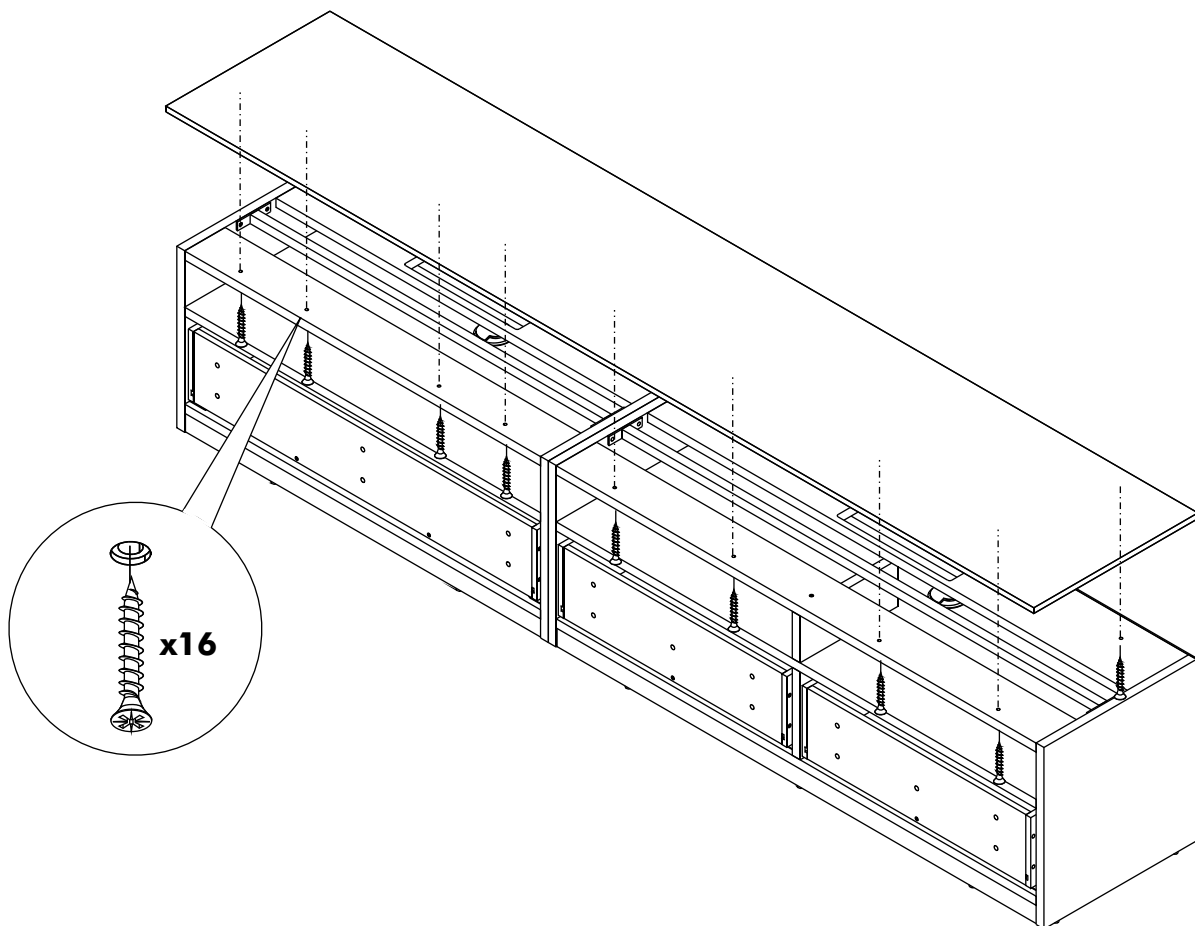

3. FOR Tv cabinet 90+Tv cabinet 120