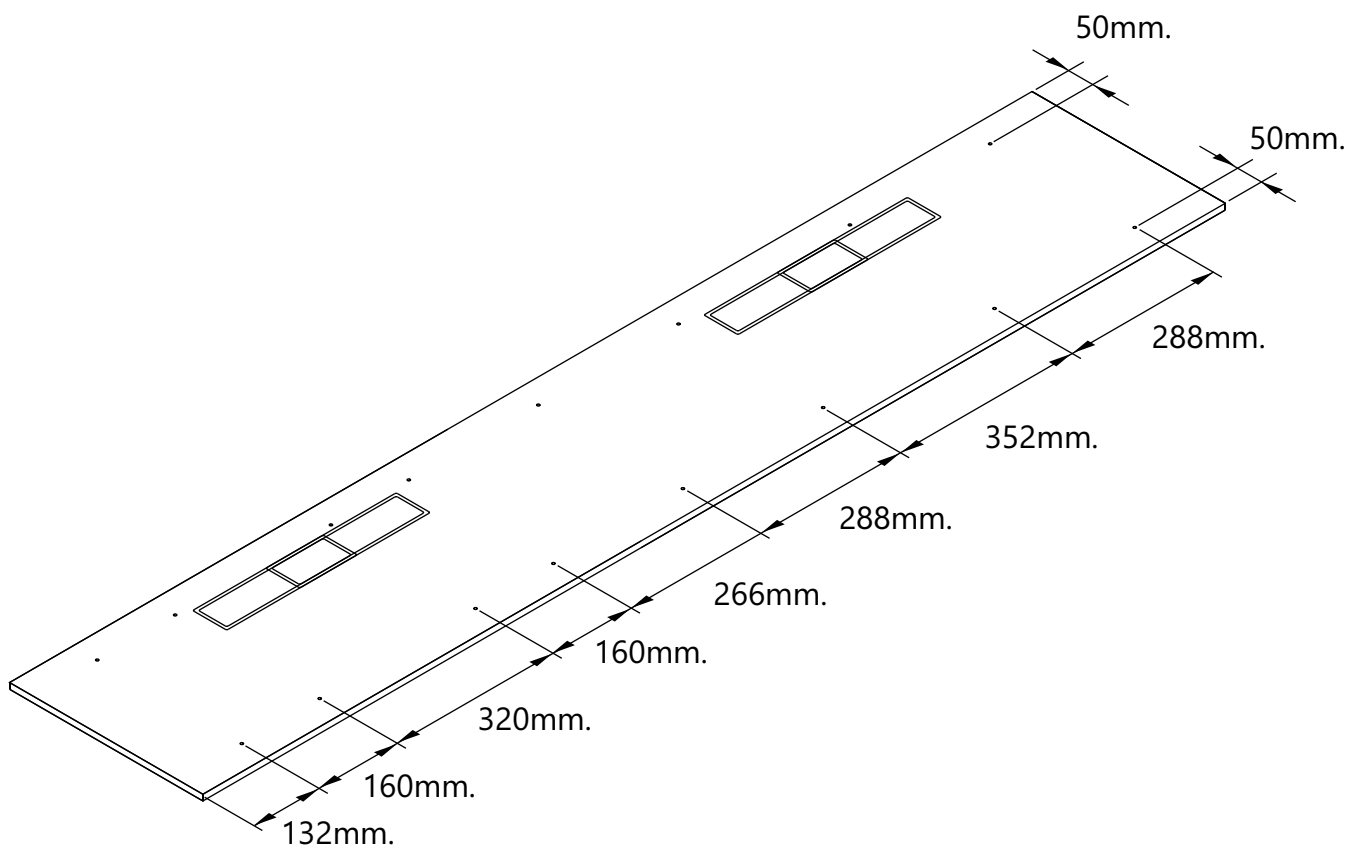

## Top panel TV cabinet 210

**HARDWARE**

M4x30mm.

**x 16**

**1.** FOR Tv cabinet 120+Tv cabinet 90

**2.** FOR Tv cabinet 120+Tv cabinet 90

# 1. FOR Tv cabinet 90+Tv cabinet 120