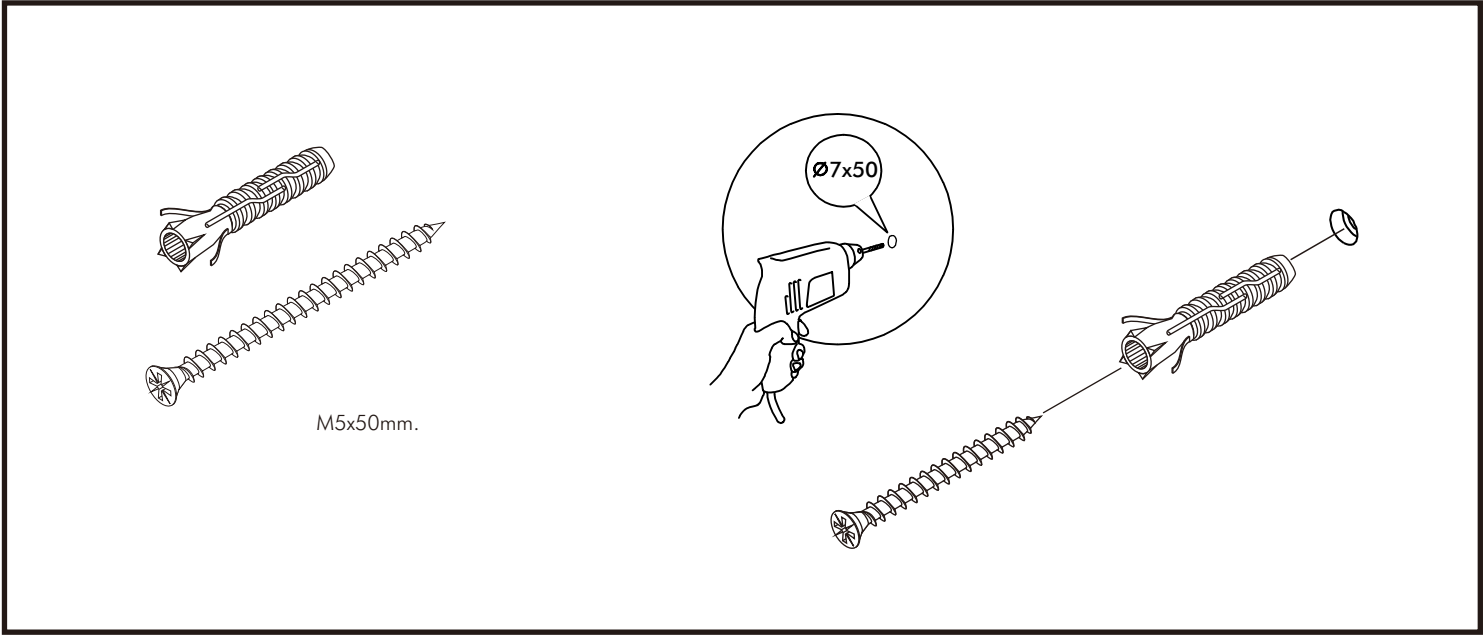

ITALIVING

Shelf 90

CONNECT SYSTEM

HARDWARE

x 1

M3.5x13mm.

x 2

x 6

M5x50mm.

x 6

x 3

1.

1.

2.

3.