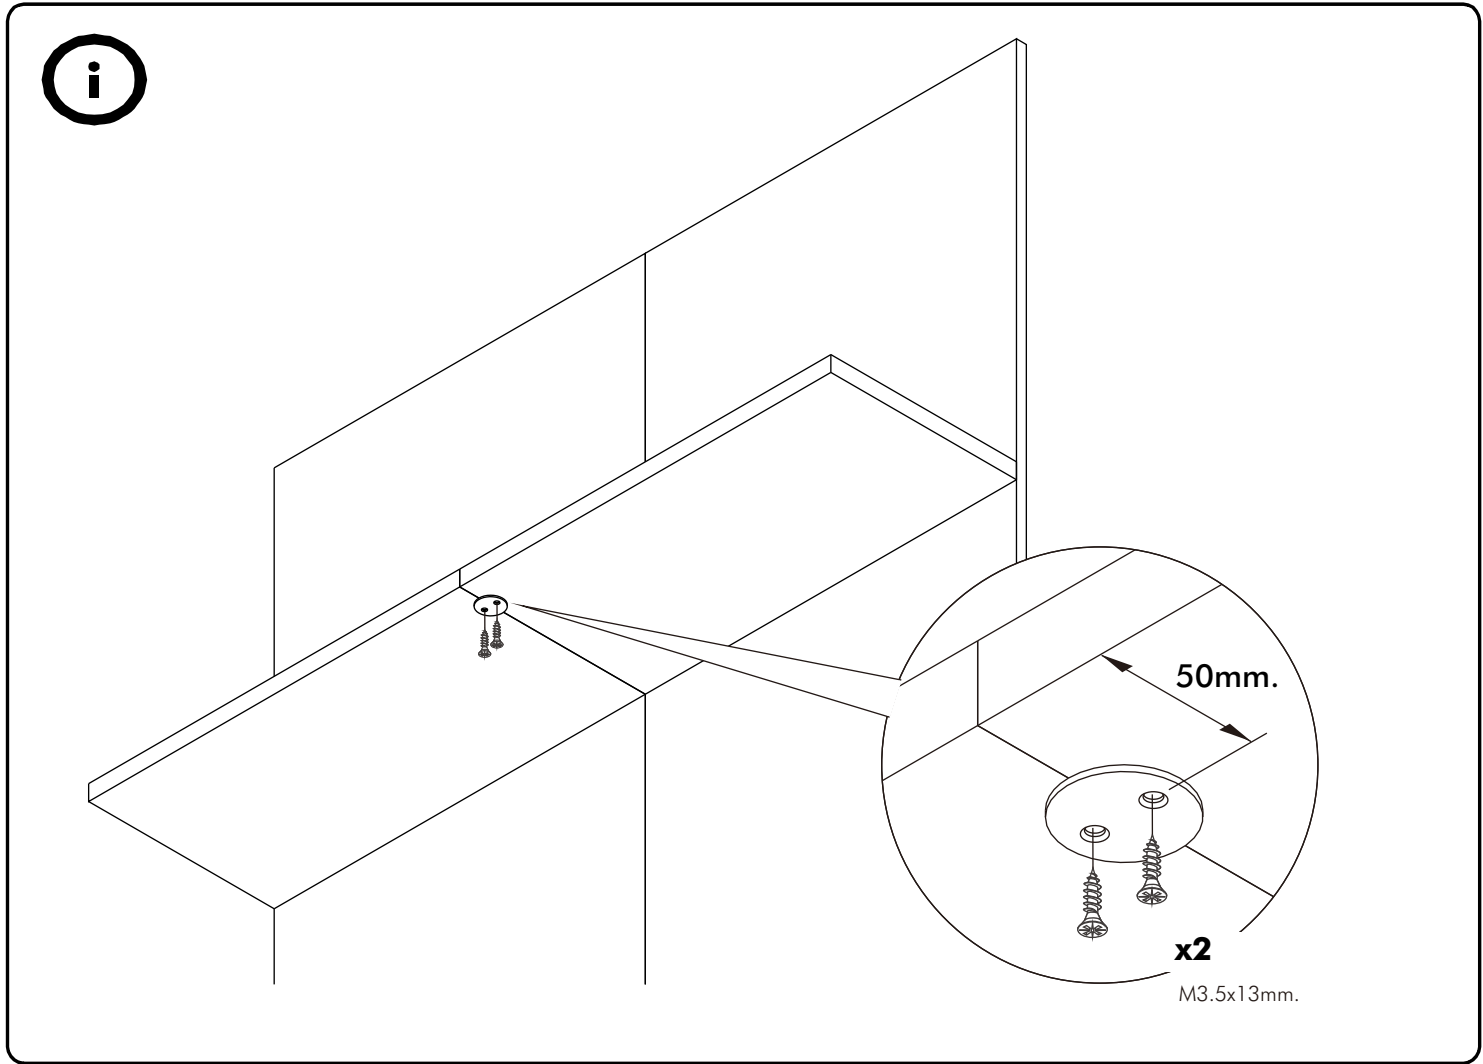

ITALIVING

Shelf 90

CONNECT SYSTEM

HARDWARE

x 1

M3.5x13mm.

x 2

x 6

M5x50mm.

x 6

x 3

1.

1.

2.

3.