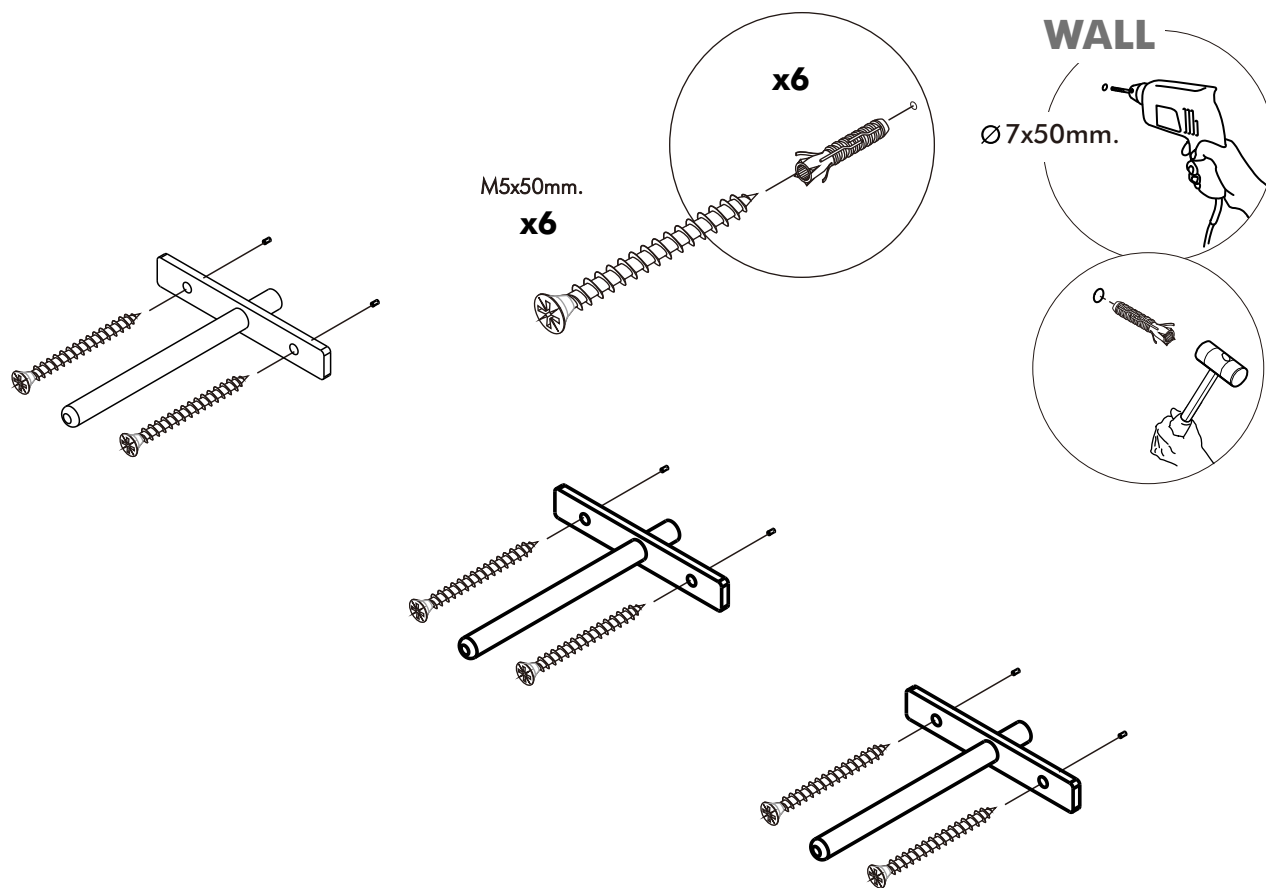

ITALIVING

Shelf 90

CONNECT SYSTEM

HARDWARE

x 1

M3.5x13mm.

x 2

x 6

M5x50mm.

x 6

x 3

1.

1.

2.

3.