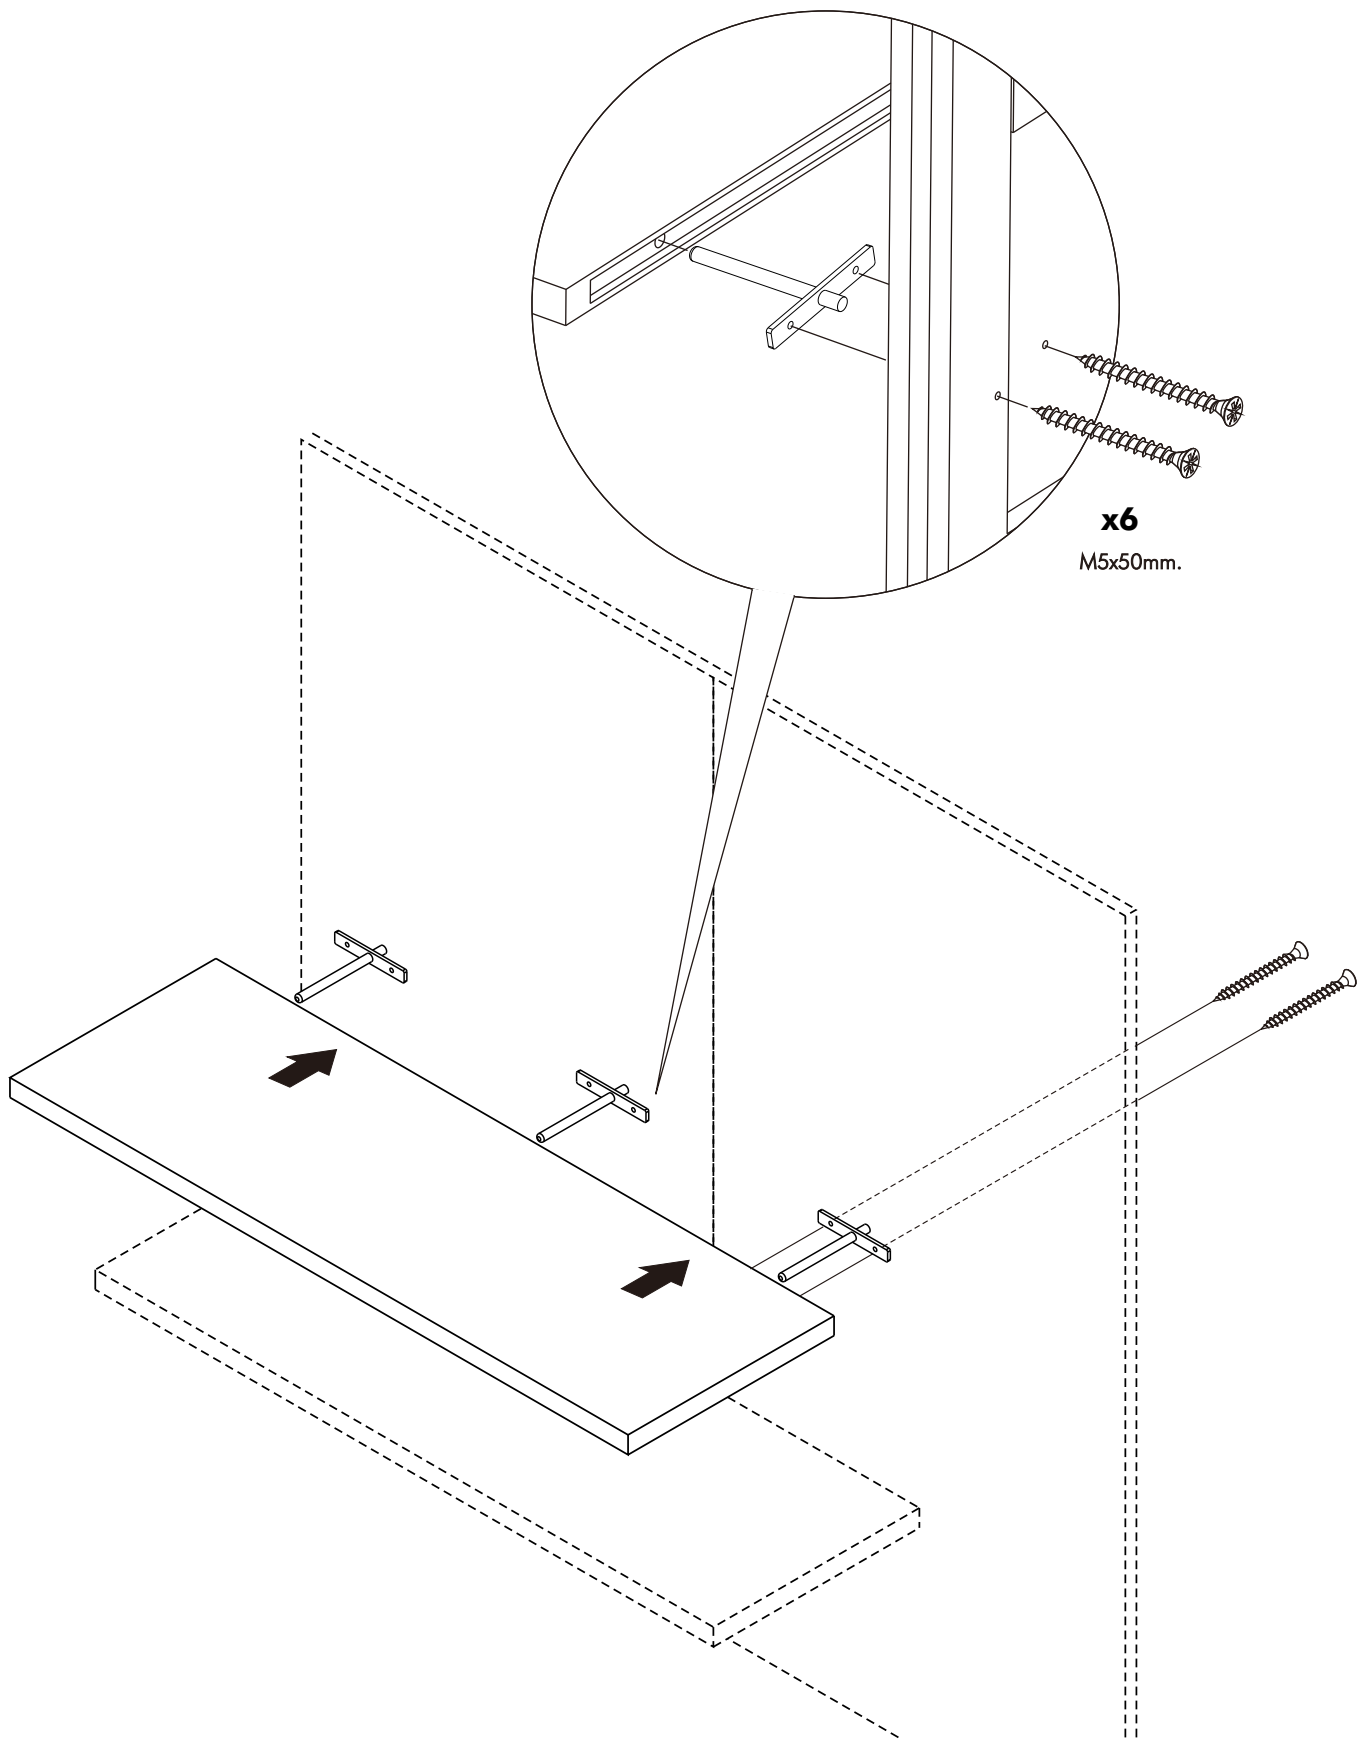

ITALIVING

Shelf 90

CONNECT SYSTEM

HARDWARE

x 1

M3.5x13mm.

x 2

x 6

M5x50mm.

x 6

x 3

1.

1.

2.

3.