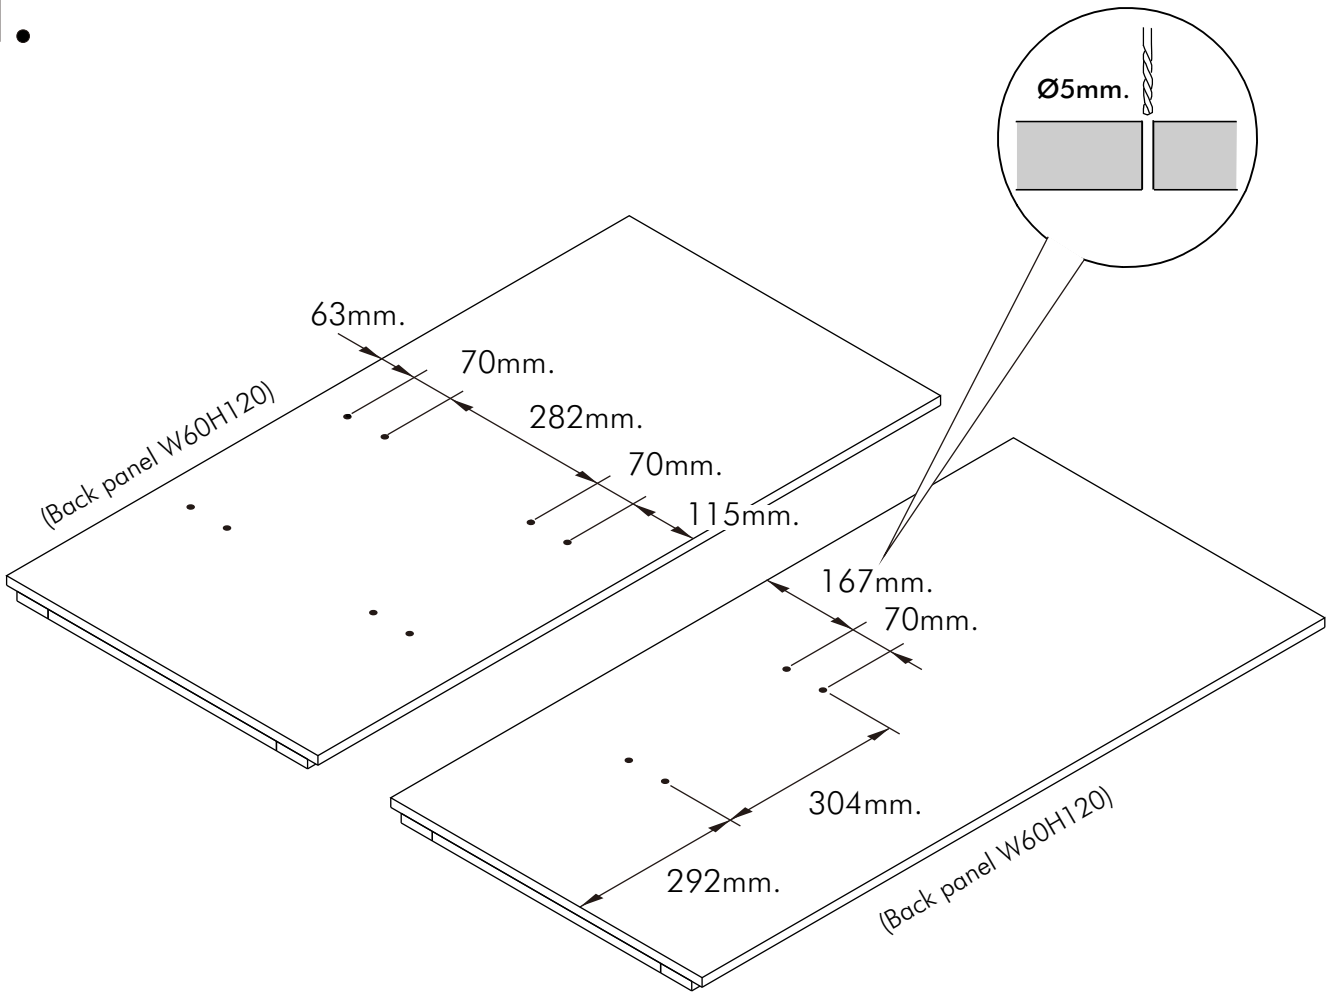

ITALIVING

Shelf 90

CONNECT SYSTEM

HARDWARE

x 1

M3.5x13mm.

x 2

x 6

M5x50mm.

x 6

x 3

1.

1.

2.

3.