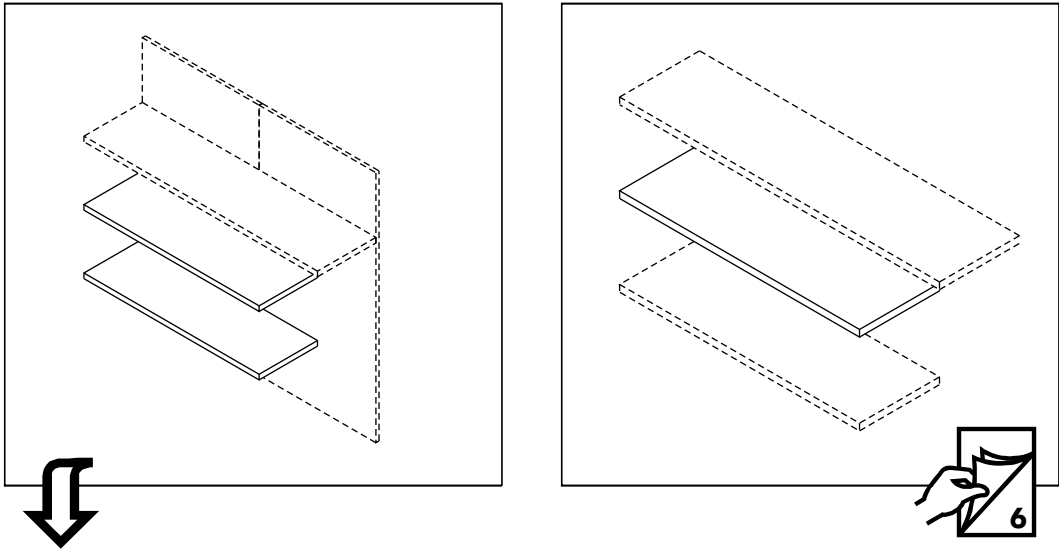

ITALIVING

Shelf 90

CONNECT SYSTEM

HARDWARE

x 1

M3.5x13mm.

x 2

x 6

M5x50mm.

x 6

x 3

1.

1.

2.

3.