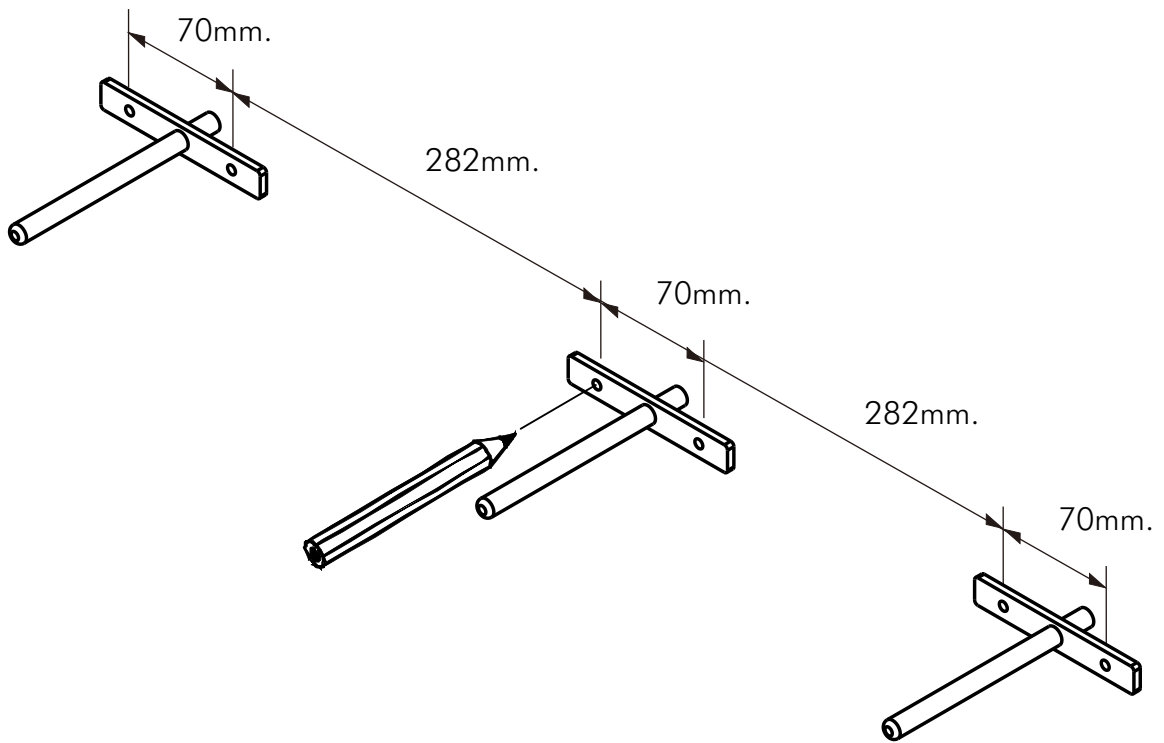

ITALIVING

Shelf 90

CONNECT SYSTEM

HARDWARE

x 1

M3.5x13mm.

x 2

x 6

M5x50mm.

x 6

x 3

1.

1.

2.

3.