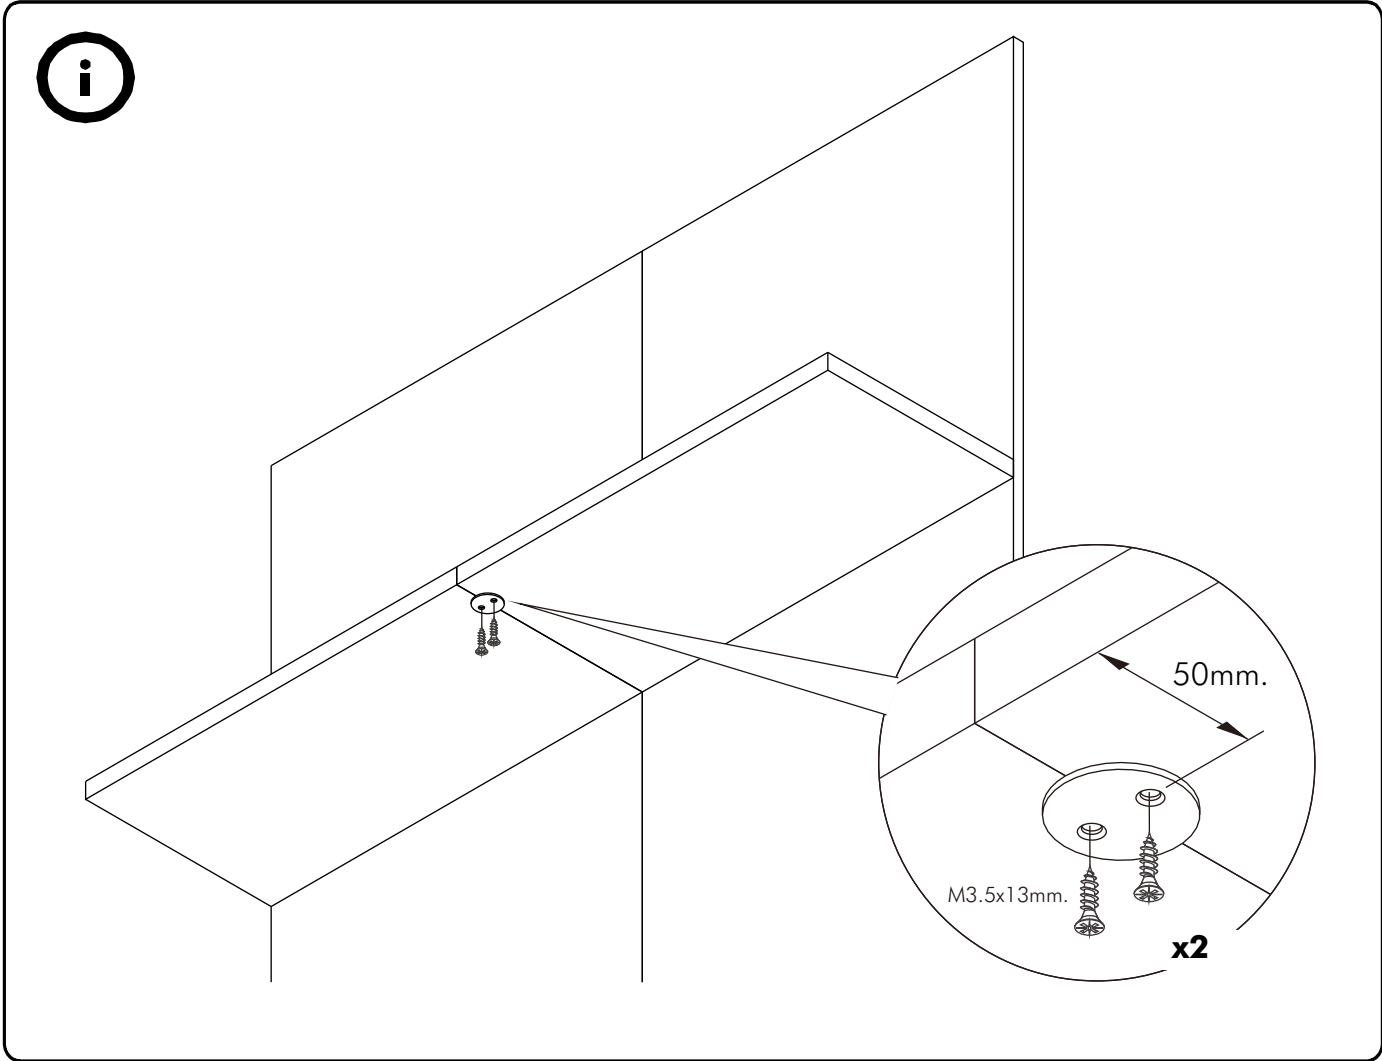

# ITALIVING

**Shelf 60**

# CONNECT SYSTEM

**HARDWARE**

**x 1**

M3.5x13mm.

**x 2**

**x 4**

M5x50mm.

**x 4**

**x 2**

**1.**

**1.**

**2.**

M5x50mm.

x4

**WALL**

Ø7x50mm.