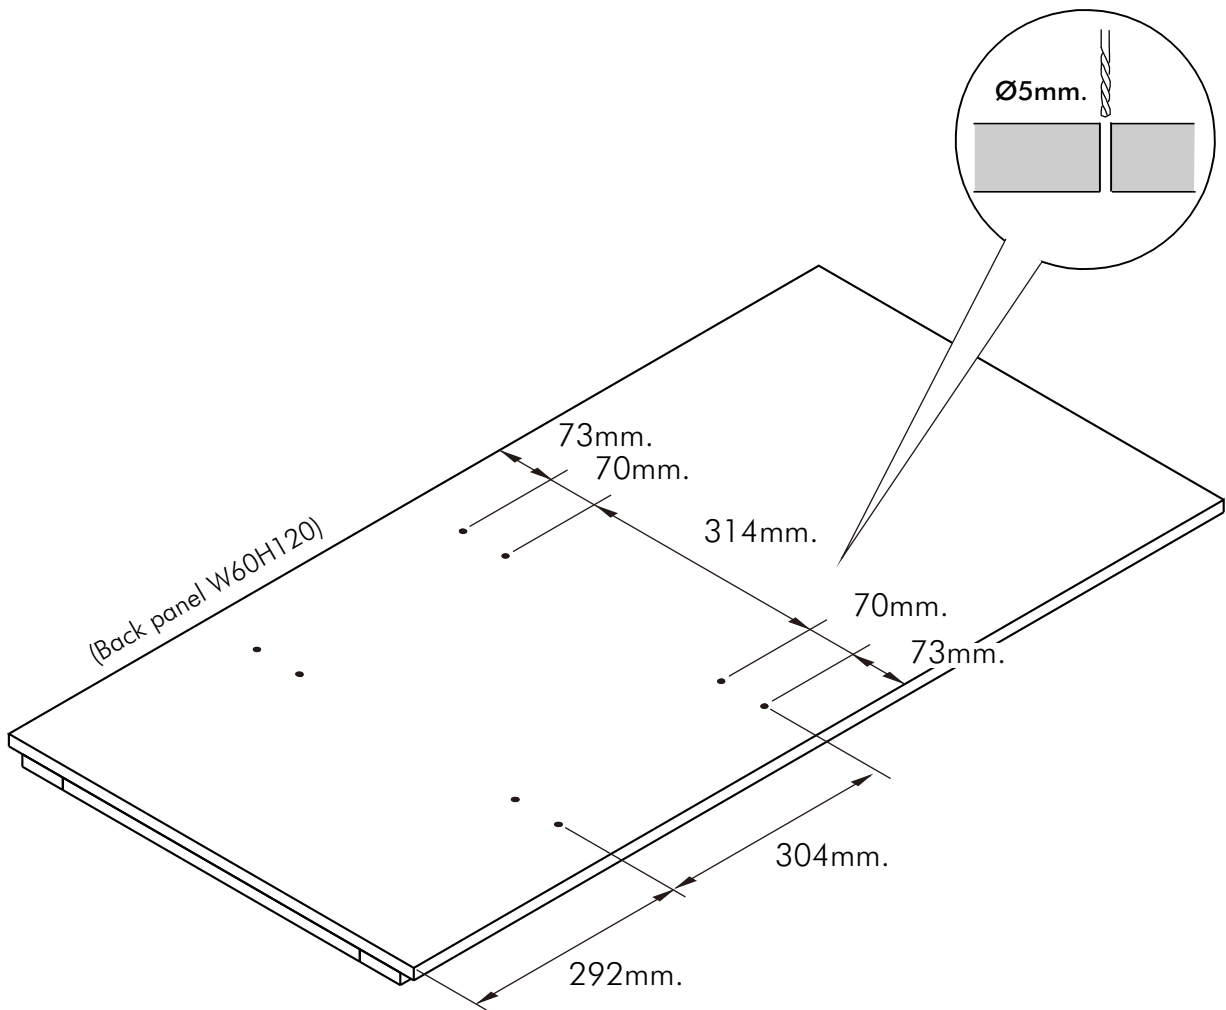

# CONNECT SYSTEM

**HARDWARE**

**x 1**

M3.5x13mm.

**x 2**

**x 4**

M5x50mm.

**x 4**

**x 2**

**1.**

**1.**

**2.**

M5x50mm.

x4

**WALL**

Ø7x50mm.