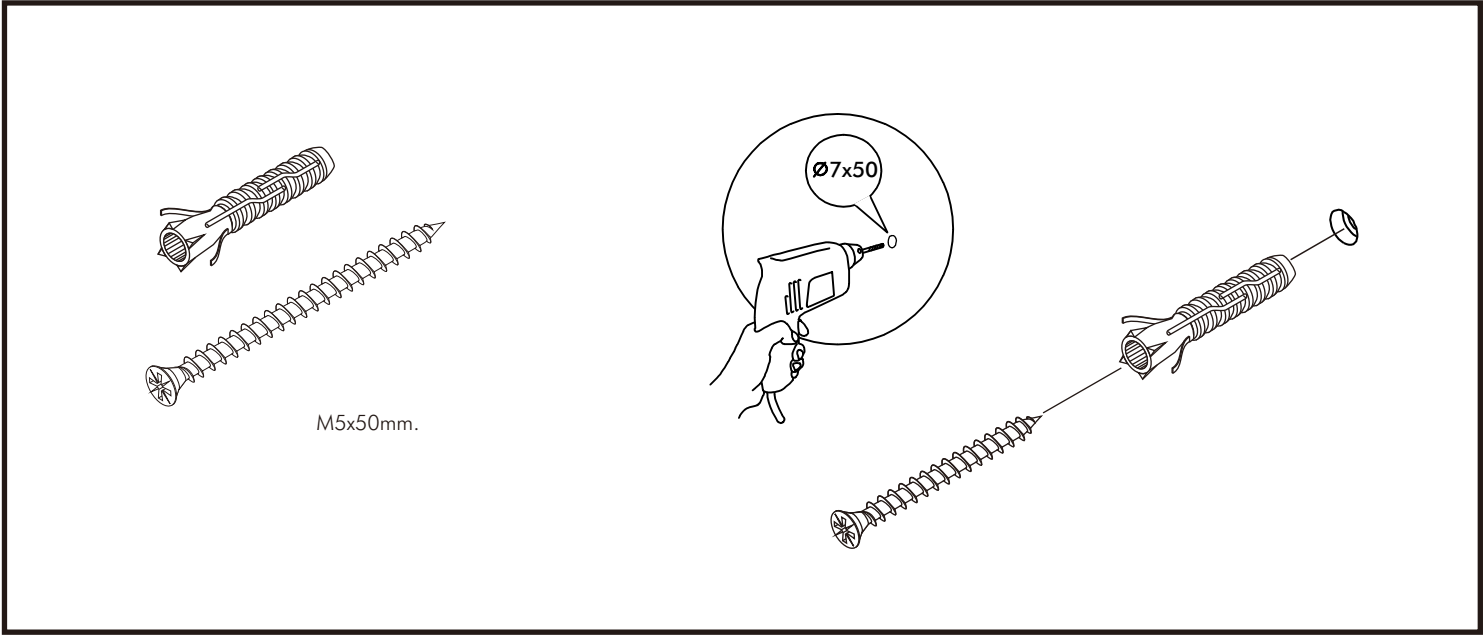

# ITALIVING

**Shelf 60**

# CONNECT SYSTEM

**HARDWARE**

**x 1**

M3.5x13mm.

**x 2**

**x 4**

M5x50mm.

**x 4**

**x 2**

**1.**

**1.**

**2.**

M5x50mm.

x4

**WALL**

Ø7x50mm.