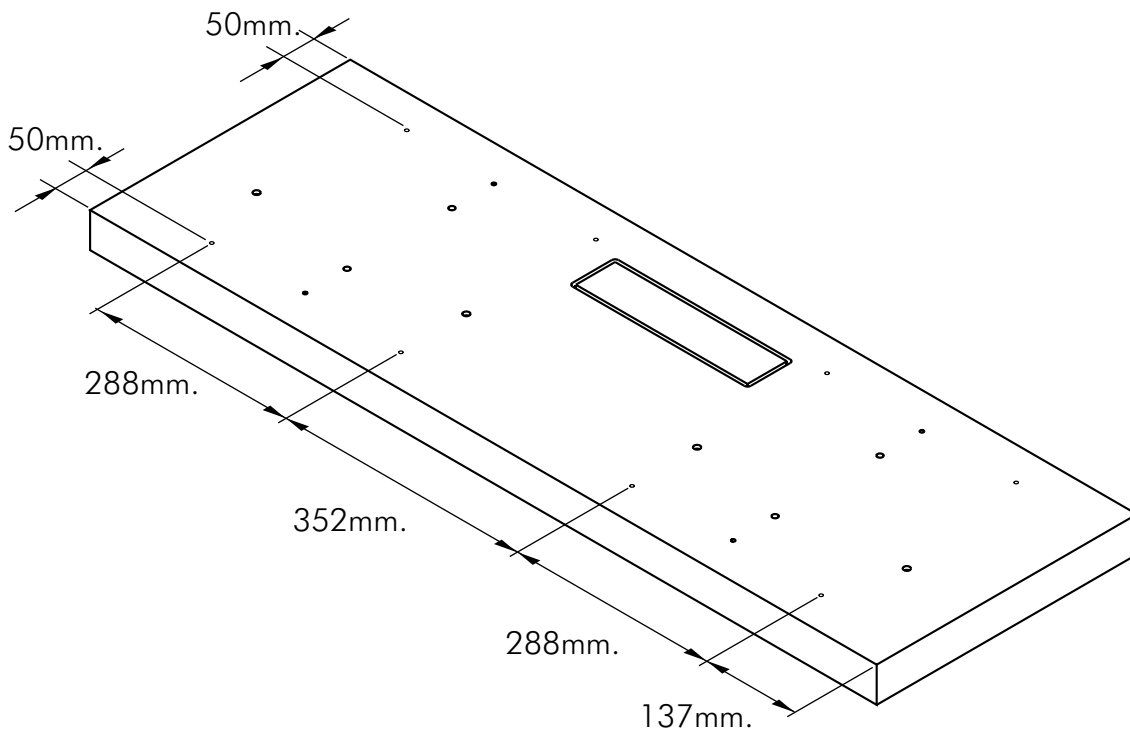

ITALIVING

Thick Shelf 120

HARDWARE

x 1

M4x16mm.

x 2

x 4

M4x30mm.

x 8

M4x45mm.

x 4

1.

2.

3.

4. FOR Tv cabinet 120

4. FOR Tv wall cabinet 120