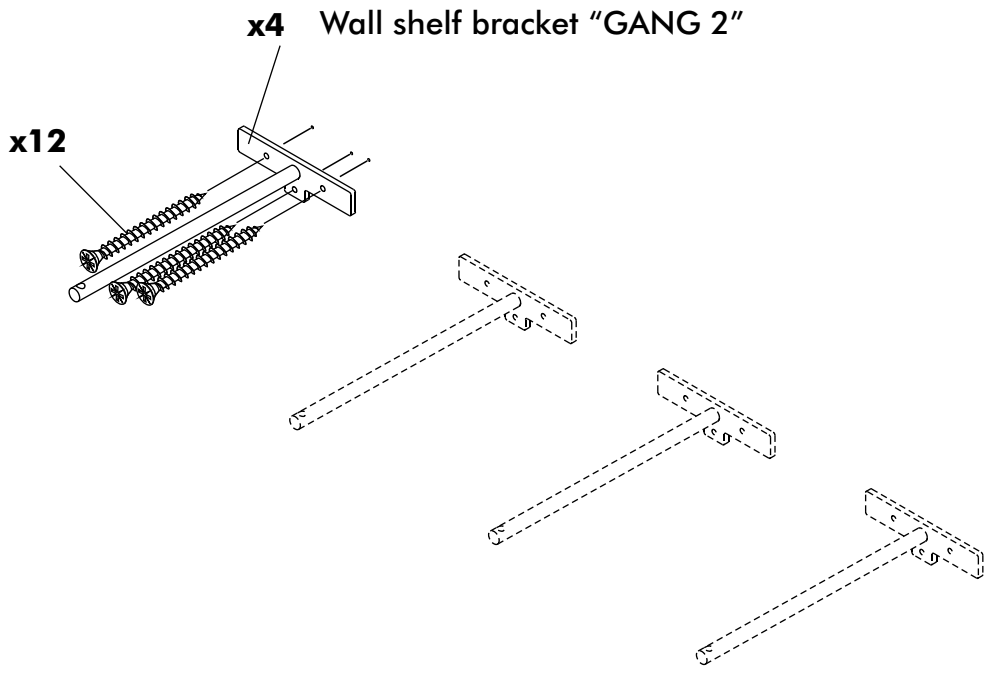

ITALIVING

Thick Shelf 120

HARDWARE

x 1

M4x16mm.

x 2

x 4

M4x30mm.

x 8

M4x45mm.

x 4

1.

2.

3.

4. FOR Tv cabinet 120

4. FOR Tv wall cabinet 120