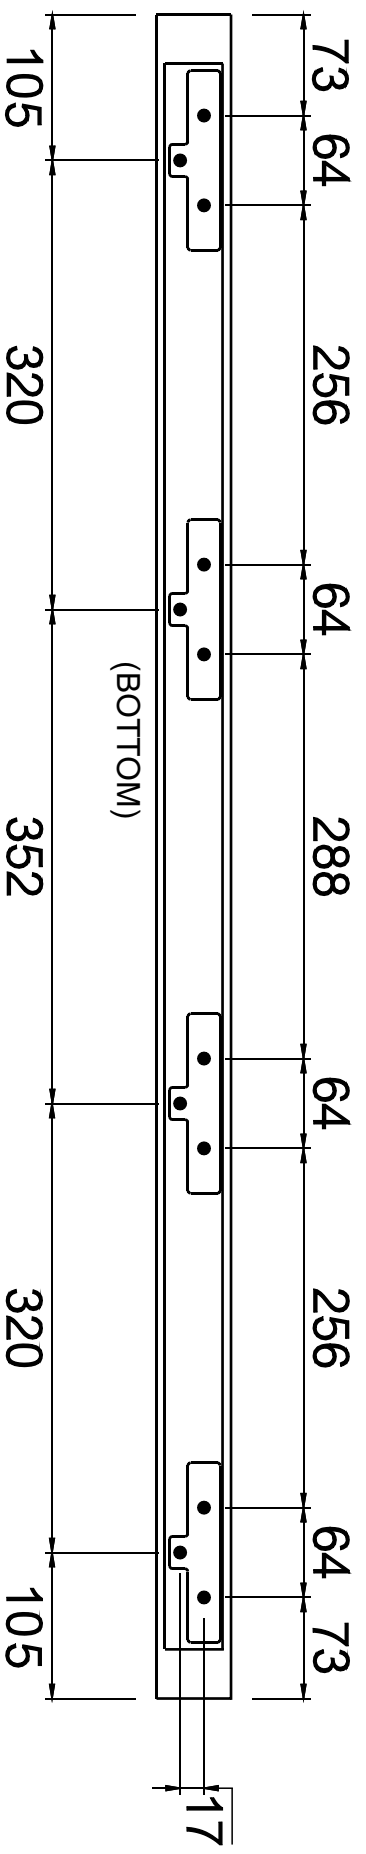

ITALIVING

Thick Shelf 120

HARDWARE

x 1

M4x16mm.

x 2

x 4

M4x30mm.

x 8

M4x45mm.

x 4

1.

2.

3.

4. FOR Tv cabinet 120

4. FOR Tv wall cabinet 120