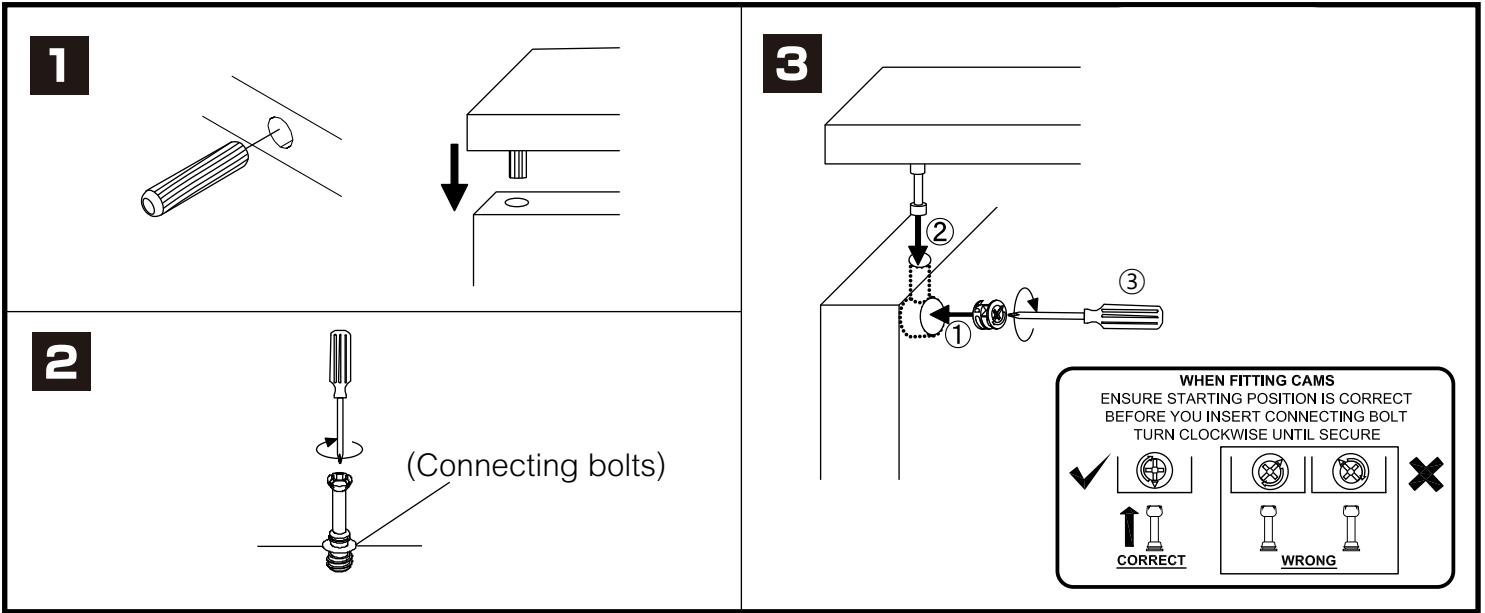

BB FLOAT

Bed body 5 ft.
Bed body 6 ft.

CONNECT SYSTEM

HARDWARE

-BODY SET

X4

X4

#8x35