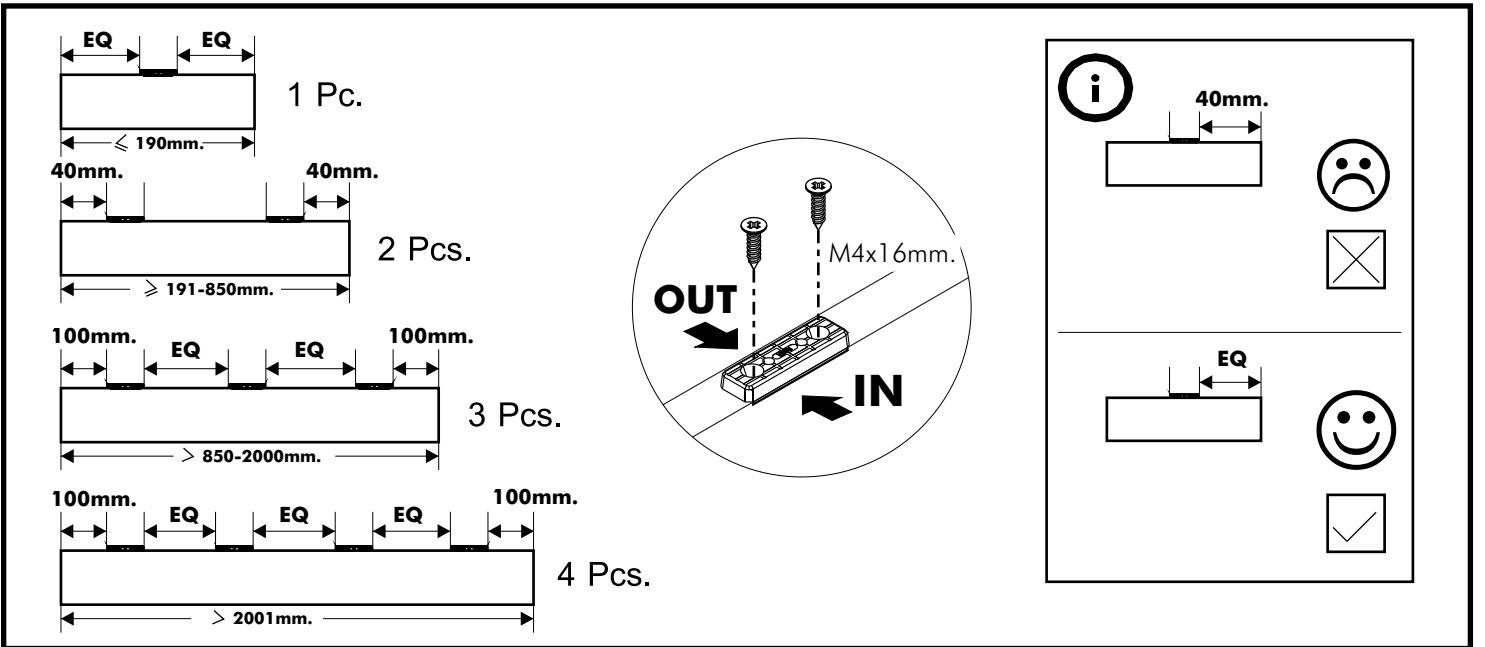

BB FLOAT

Bed body 5 ft.
Bed body 6 ft.

CONNECT SYSTEM

HARDWARE

-BODY SET

X4

X4

#8x35

X4

JCB+ M6x60

X6

#TFL4 M8x50

X4

X4

#M4x16(P)

X16

X4

#M4

X1

X2

M4x16mm.

X8

X4

1.