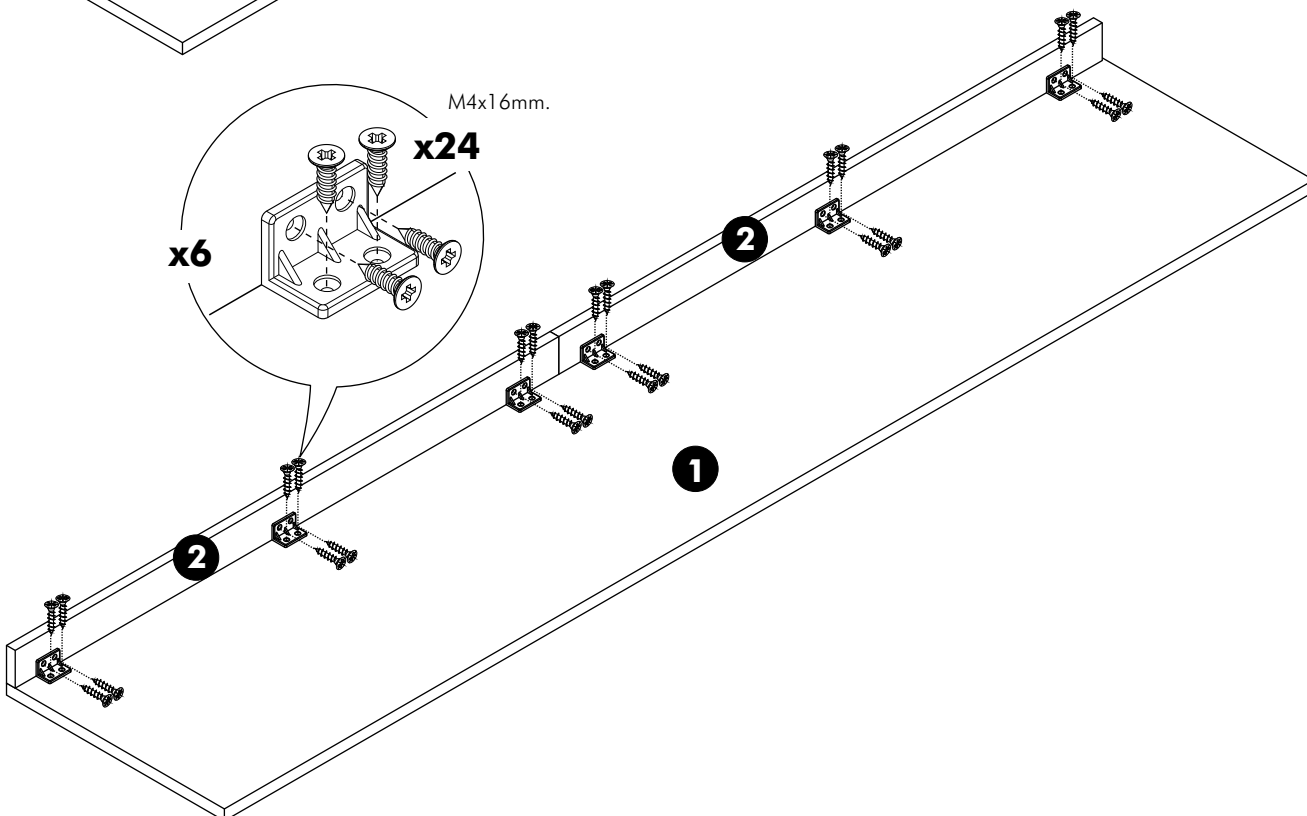

ITAL-SMART

Top filler W200H40

CONNECT SYSTEM

HARDWARE

-BODY SET

PART

1.

x 2

2.

3.

x 6

x 24

M4x16mm.

4.

5.