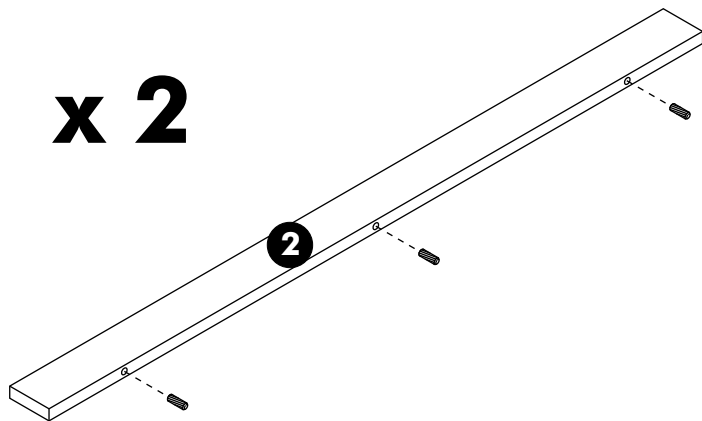

ITAL-SMART

Top filler W200H40

CONNECT SYSTEM

HARDWARE

-BODY SET

PART

1.

x 2

2.

3.

x 6

x 24

M4x16mm.

4.

5.