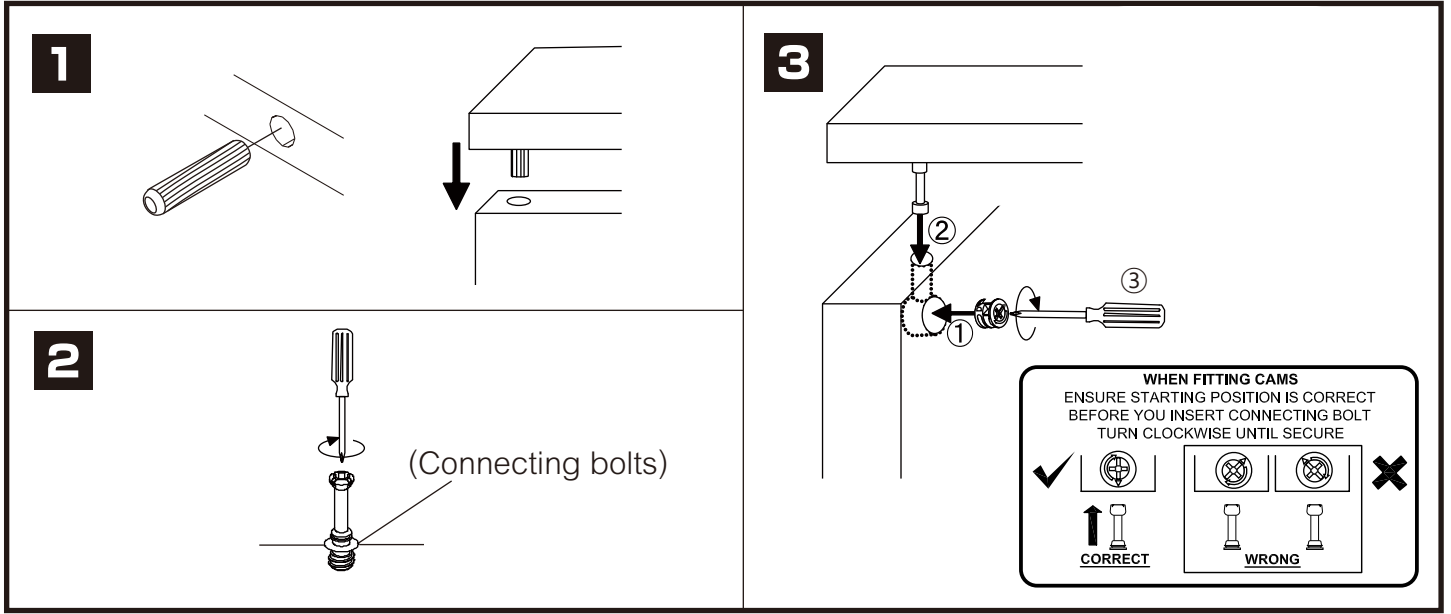

ITAL-SMART

Top filler W200H40

CONNECT SYSTEM

HARDWARE

-BODY SET

PART

1.

x 2

2.

3.

x 6

x 24

M4x16mm.

4.

5.