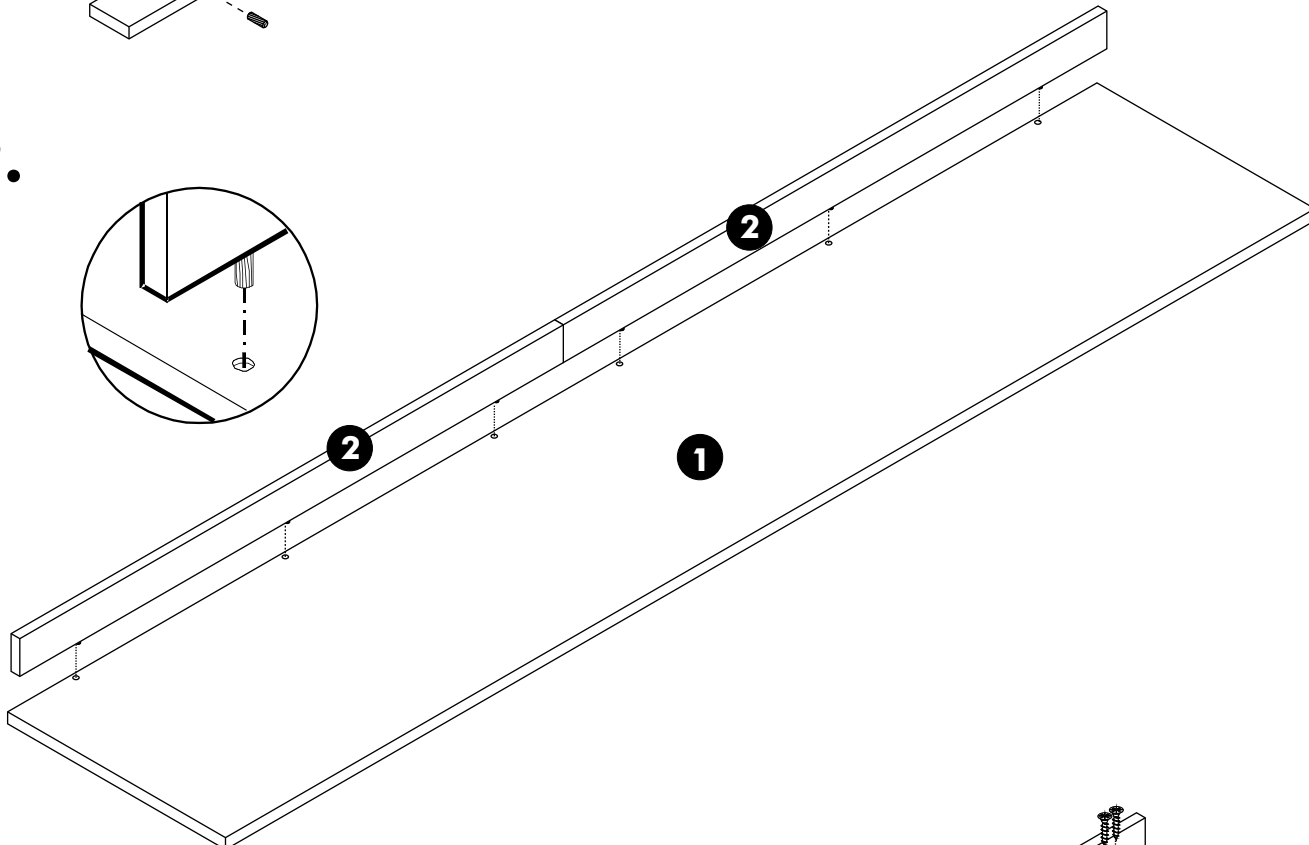

ITAL-SMART

Top filler W200H40

CONNECT SYSTEM

HARDWARE

-BODY SET

PART

1.

x 2

2.

3.

x 6

x 24

M4x16mm.

4.

5.