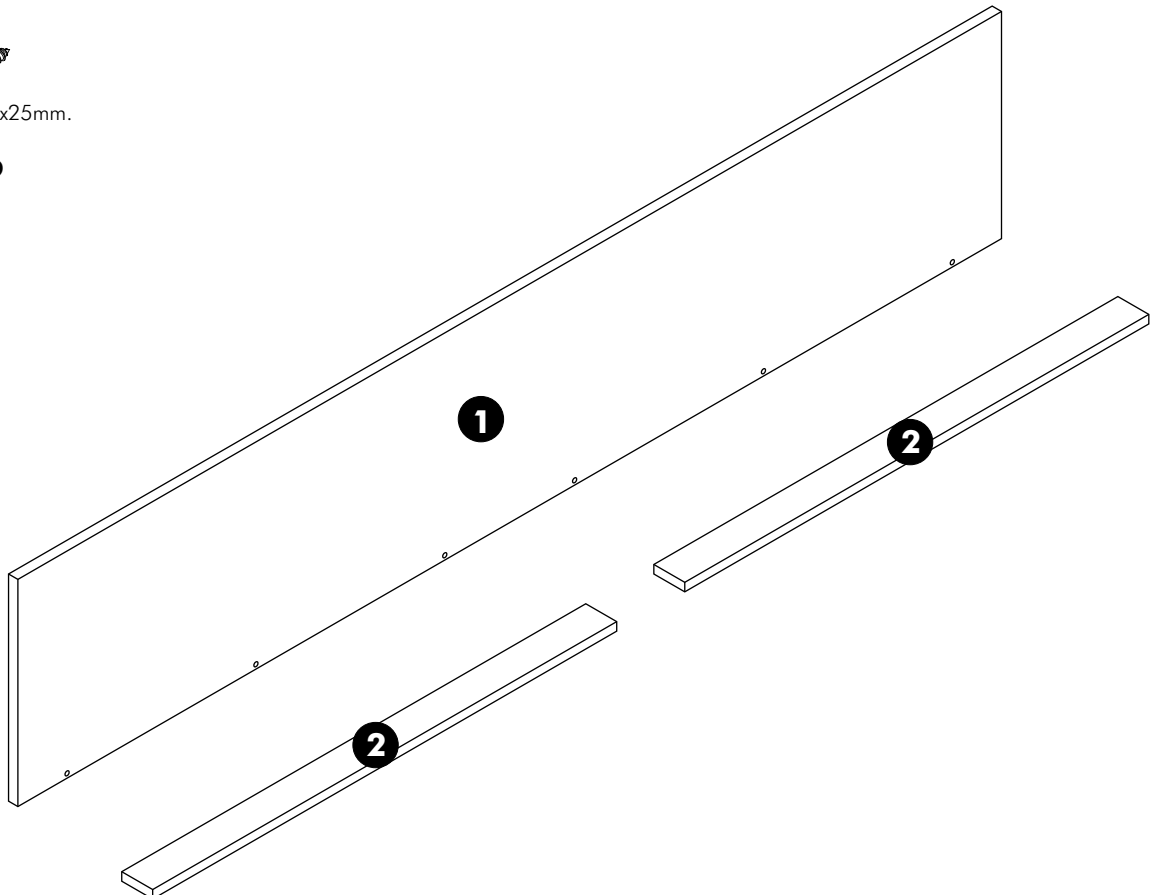

ITAL-SMART

Top filler W200H40

CONNECT SYSTEM

HARDWARE

-BODY SET

PART

1.

x 2

2.

3.

x 6

x 24

M4x16mm.

4.

5.