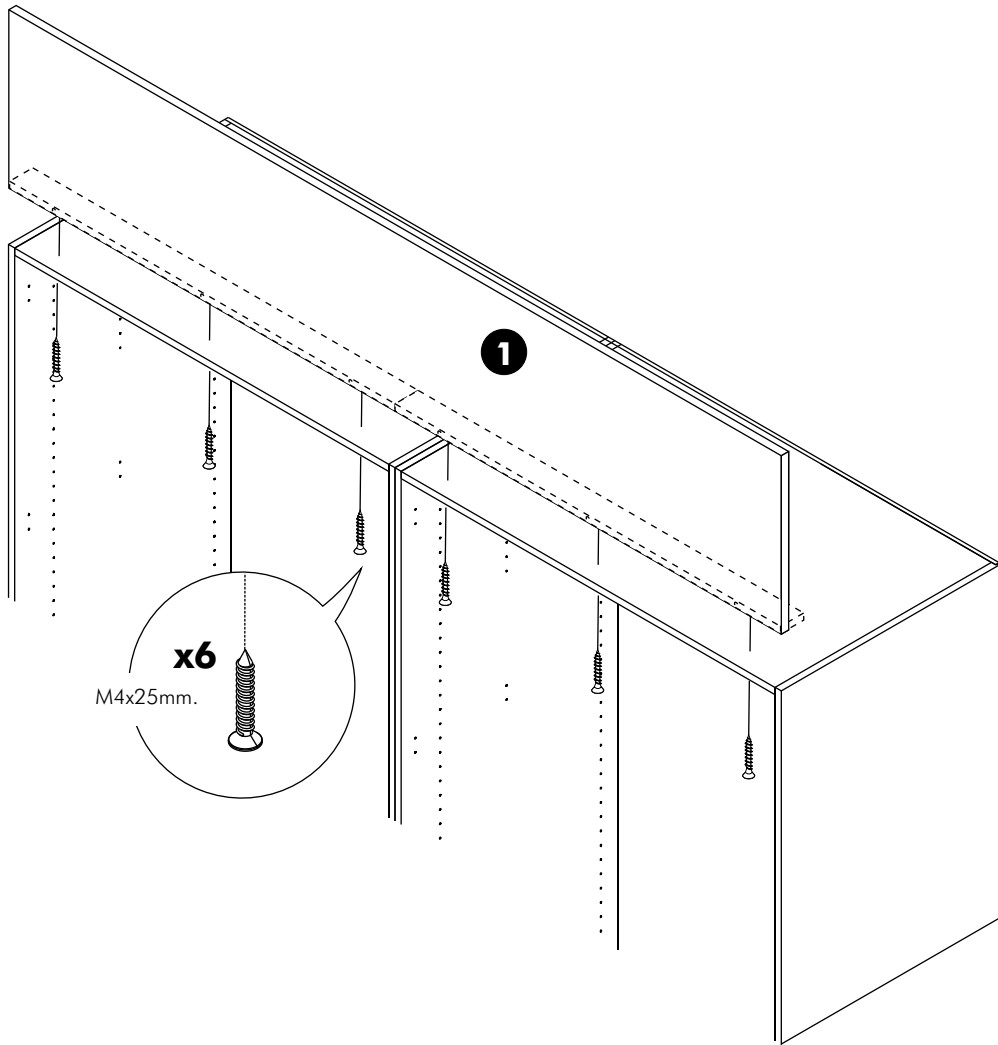

ITAL-SMART

Top filler W200H40

CONNECT SYSTEM

HARDWARE

-BODY SET

PART

1.

x 2

2.

3.

x 6

x 24

M4x16mm.

4.

5.