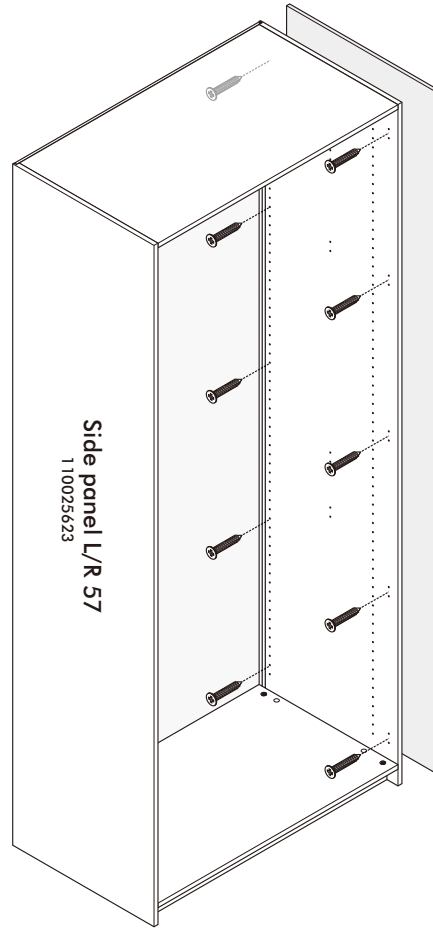

ITAL-SMART

Side filler 60 cm.

HARDWARE

-BODY SET

M4x25mm.

X 10

ASSEMBLY

-BODY SET

1.

Side panel L/R 57
110025623

Side filler 60cm
110025624,25,26,27

x10

Side filler 60cm
110025624,25,26,27

Side panel L/R 57
110025623

Side filler 60cm
110025624,25,26,27

Side panel L/R 57
110025623

Side filler 60cm
110025624,25,26,27

Side panel L/R 57
110025623

Side filler 60cm
110025624,25,26,27