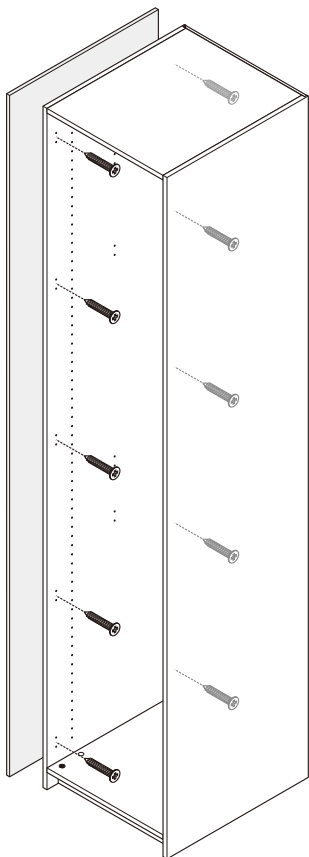

ITAL-SMART

Side filler 60 cm.

HARDWARE

-BODY SET

M4x25mm.

X 10

ASSEMBLY

-BODY SET

1.

Side panel L/R 57
110025623

Side filler 60cm
110025624,25,26,27

x10

Side filler 60cm
110025624,25,26,27

Side panel L/R 57
110025623

Side filler 60cm
110025624,25,26,27

Side panel L/R 57
110025623

Side filler 60cm
110025624,25,26,27

Side panel L/R 57
110025623

Side filler 60cm
110025624,25,26,27