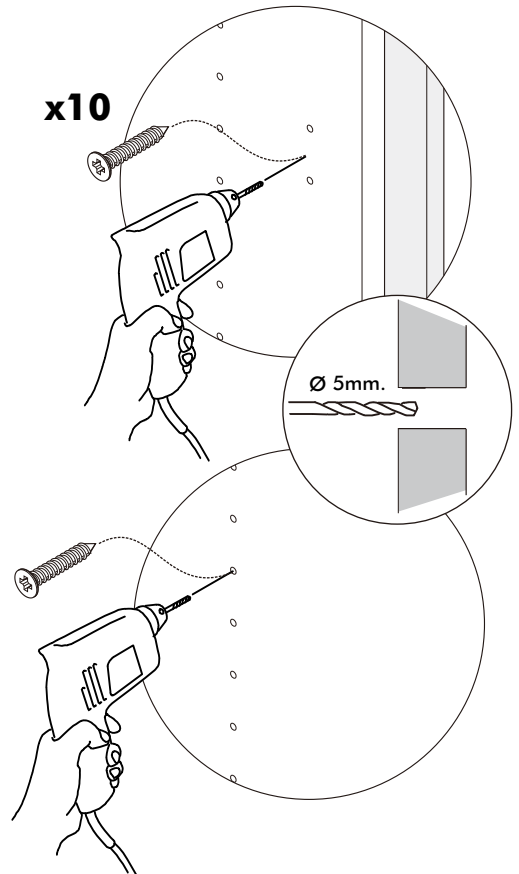

ITAL-SMART

Side filler 60 cm.

HARDWARE

-BODY SET

M4x25mm.

X 10

ASSEMBLY

-BODY SET

1.

Side panel L/R 57
110025623

Side filler 60cm
110025624,25,26,27

x10

Side filler 60cm
110025624,25,26,27

Side panel L/R 57
110025623

Side filler 60cm
110025624,25,26,27

Side panel L/R 57
110025623

Side filler 60cm
110025624,25,26,27

Side panel L/R 57
110025623

Side filler 60cm
110025624,25,26,27