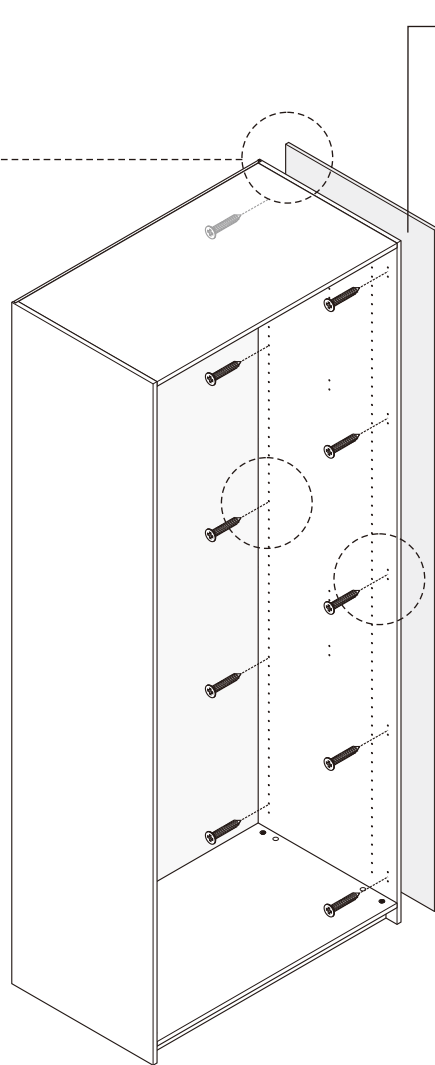

ITAL-SMART

Side filler 60 cm.

HARDWARE

-BODY SET

M4x25mm.

X 10

ASSEMBLY

-BODY SET

1.

Side panel L/R 57
110025623

Side filler 60cm
110025624,25,26,27

x10

Side filler 60cm
110025624,25,26,27

Side panel L/R 57
110025623

Side filler 60cm
110025624,25,26,27

Side panel L/R 57
110025623

Side filler 60cm
110025624,25,26,27

Side panel L/R 57
110025623

Side filler 60cm
110025624,25,26,27