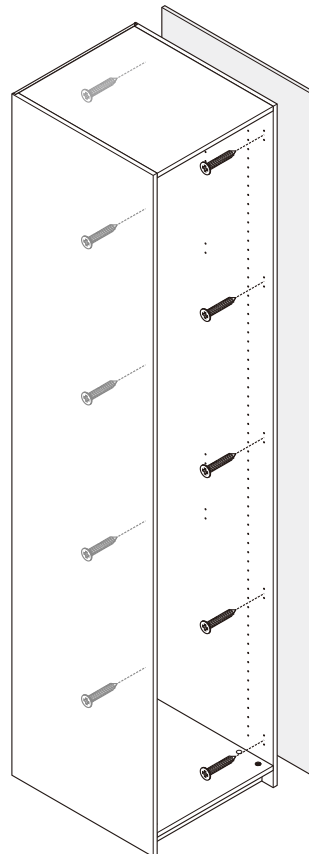

ITAL-SMART

Side filler 60 cm.

HARDWARE

-BODY SET

M4x25mm.

X 10

ASSEMBLY

-BODY SET

1.

Side panel L/R 57
110025623

Side filler 60cm
110025624,25,26,27

x10

Side filler 60cm
110025624,25,26,27

Side panel L/R 57
110025623

Side filler 60cm
110025624,25,26,27

Side panel L/R 57
110025623

Side filler 60cm
110025624,25,26,27

Side panel L/R 57
110025623

Side filler 60cm
110025624,25,26,27