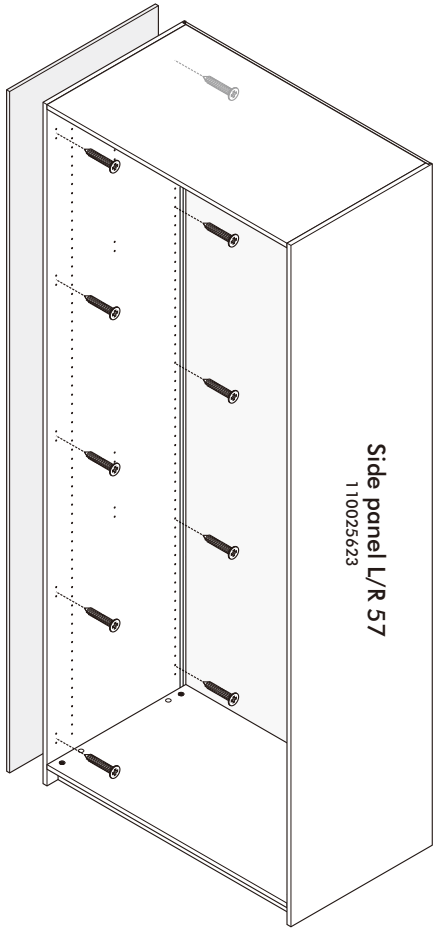

ITAL-SMART

Side filler 60 cm.

HARDWARE

-BODY SET

M4x25mm.

X 10

ASSEMBLY

-BODY SET

1.

Side panel L/R 57
110025623

Side filler 60cm
110025624,25,26,27

x10

Side filler 60cm
110025624,25,26,27

Side panel L/R 57
110025623

Side filler 60cm
110025624,25,26,27

Side panel L/R 57
110025623

Side filler 60cm
110025624,25,26,27

Side panel L/R 57
110025623

Side filler 60cm
110025624,25,26,27