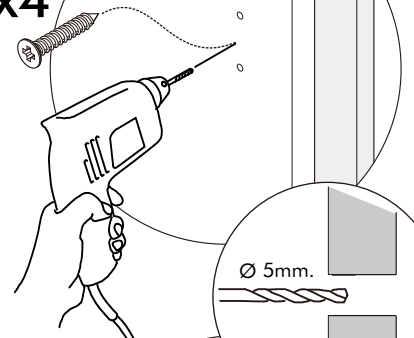

HARDWARE

-BODY SET

M4x25mm.

X 4

PART

1.

Top side filler 60cm
110025867,110025868,110025869
110025866,110025867

Top box 100 cm/57
110025619

x4