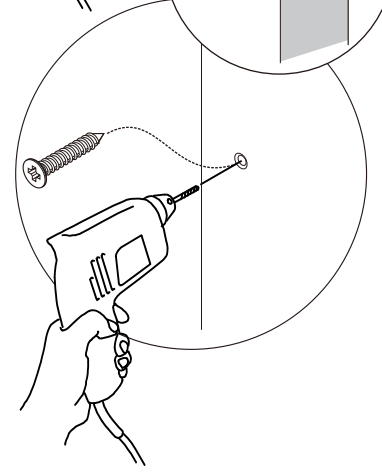

HARDWARE

-BODY SET

M4x25mm.

X 4

PART

1.

Top side filler 60cm
110025867,110025868,110025869
110025866,110025867

Top box 100 cm/57
110025619

x4