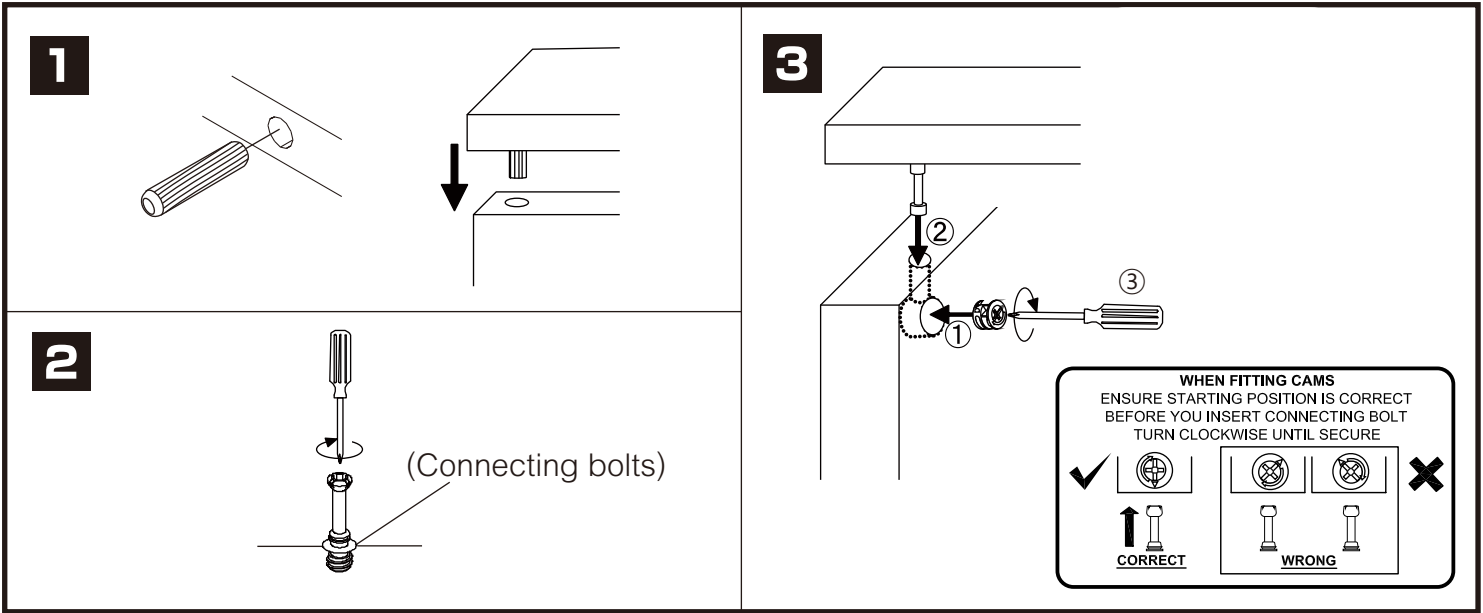

CHAMP M03/L

BED 5 ft.

CONNECT SYSTEM

HARDWARE

-BODY SET

x 4

15mm.

x 4

#8x35

x 8

x 20

x 8

x 10

No.1

x 3

M4x16mm.