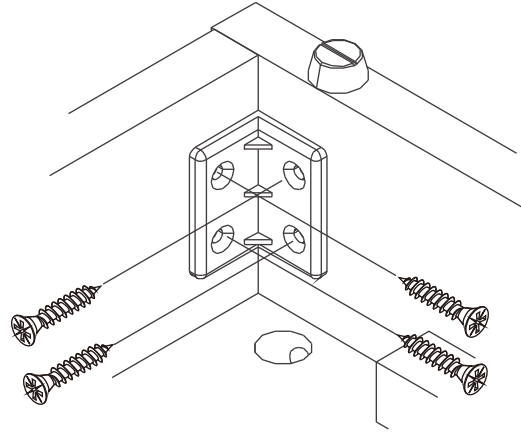

CHAMP M03/L

BED 5 ft.

CONNECT SYSTEM

HARDWARE

-BODY SET

x 4

15mm.

x 4

#8x35

x 8

x 20

x 8

x 10

No.1

x 3

M4x16mm.

x 80

JCB+M6x60

x 4

M4x30mm.

x 30

M4x13mm.

x 35

ASSEMBLY

-BODY SET

1.

2.

3.

4.

5.