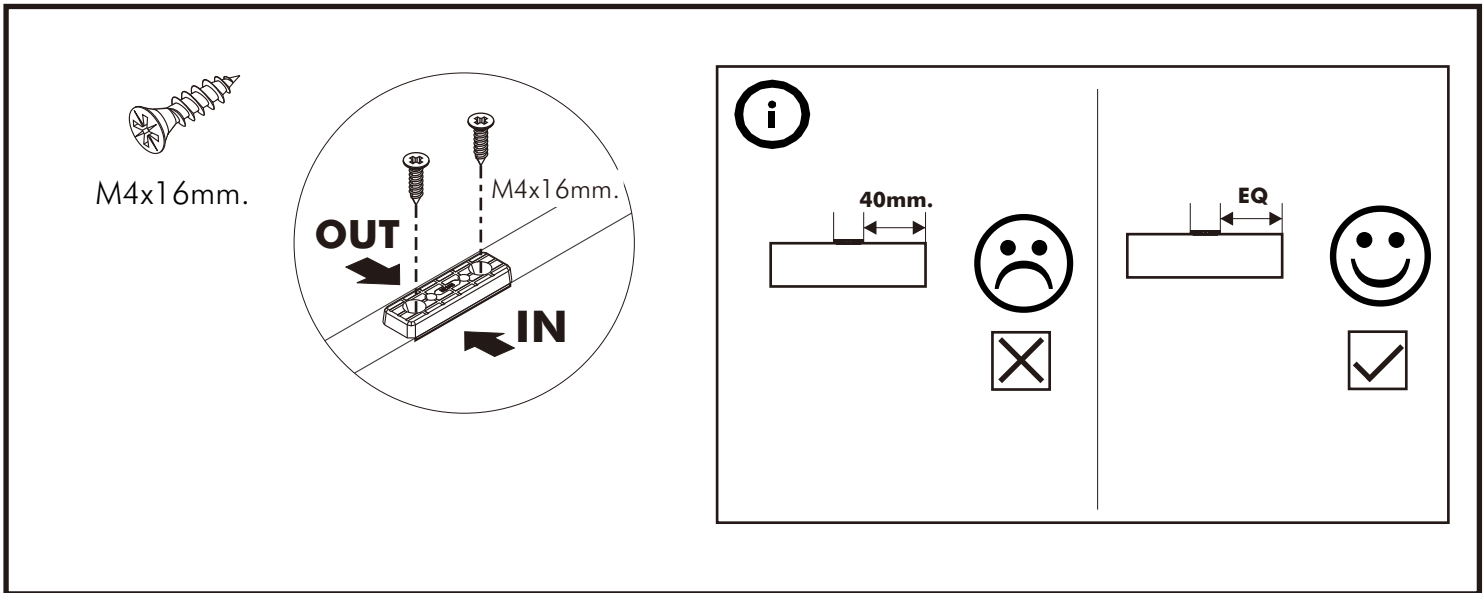

CHAMP M03/L

BED 5 ft.

CONNECT SYSTEM

HARDWARE

-BODY SET

x 4

15mm.

x 4

#8x35

x 8

x 20

x 8

x 10

No.1

x 3

M4x16mm.

-BODY SET

1.

2.

3.

4.

5.