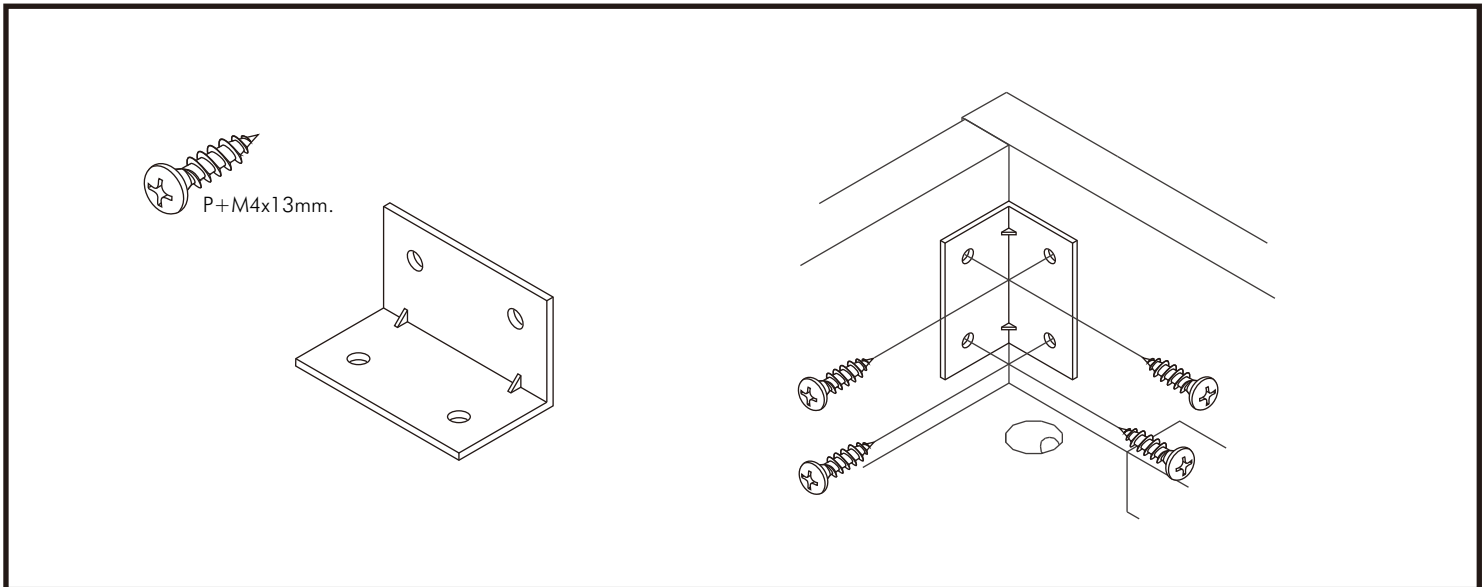

CHAMP M03/L

BED 5 ft.

CONNECT SYSTEM

HARDWARE

-BODY SET

x 4

15mm.

x 4

#8x35

x 8

x 20

x 8

x 10

No.1

x 3

M4x16mm.

-BODY SET

1.

2.

3.

4.

5.