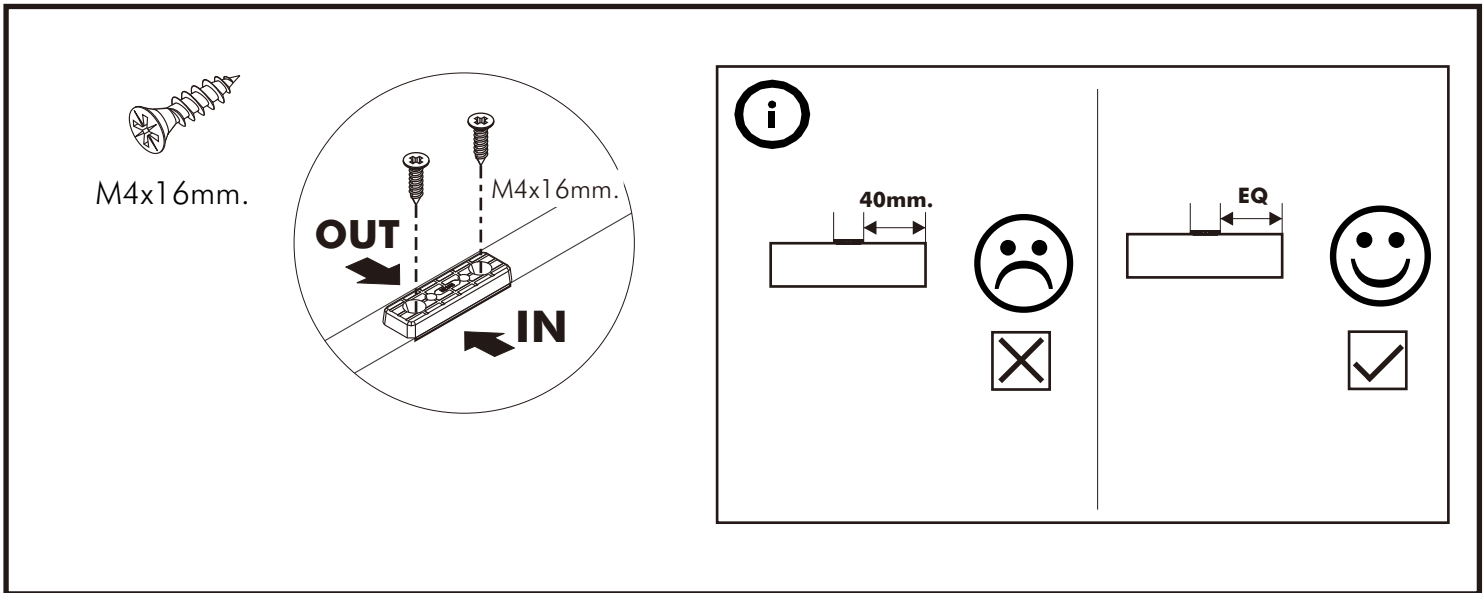

CHAMP M02/L

BED 6 ft.

CONNECT SYSTEM

HARDWARE

-BODY SET

x 4

16mm.

x 4

#8x50

x 8

x 8

x 20

No.1

x 3

x 10

M4x30mm.

-BODY SET

1.

2.

3.

4.

5.