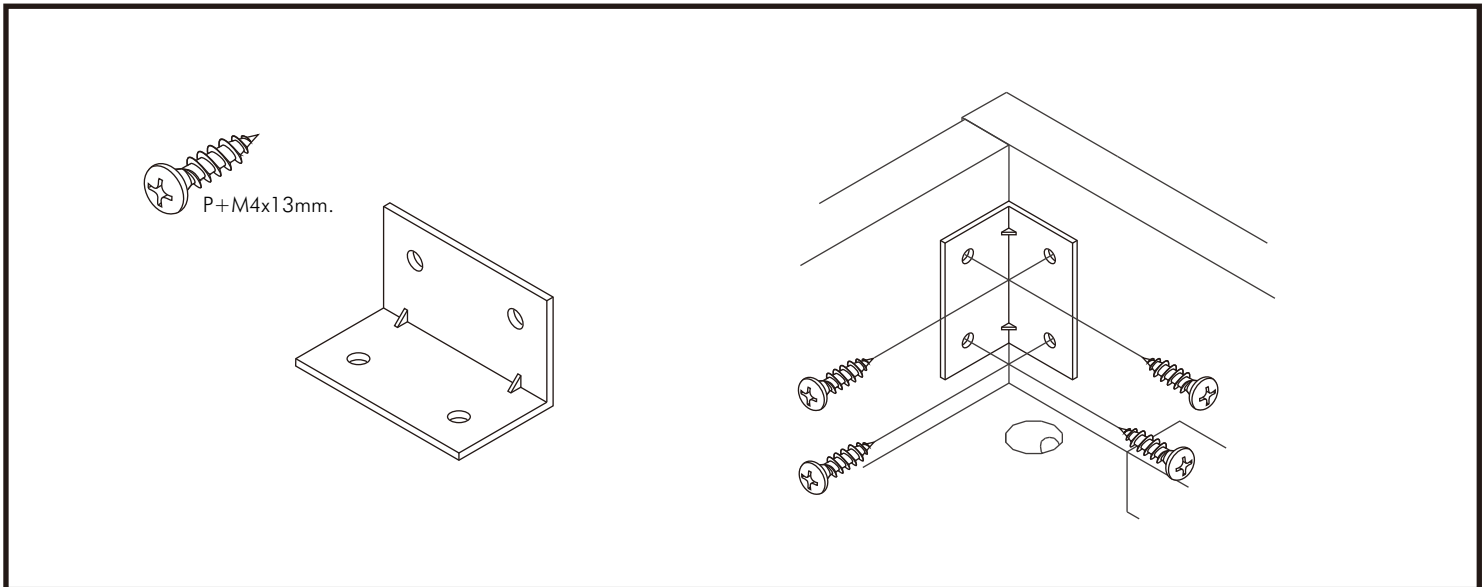

CHAMP M02/L

BED 6 ft.

CONNECT SYSTEM

HARDWARE

-BODY SET

x 4

16mm.

x 4

#8x50

x 8

x 8

x 20

No.1

x 3

x 10

M4x30mm.

-BODY SET

1.

2.

3.

4.

5.