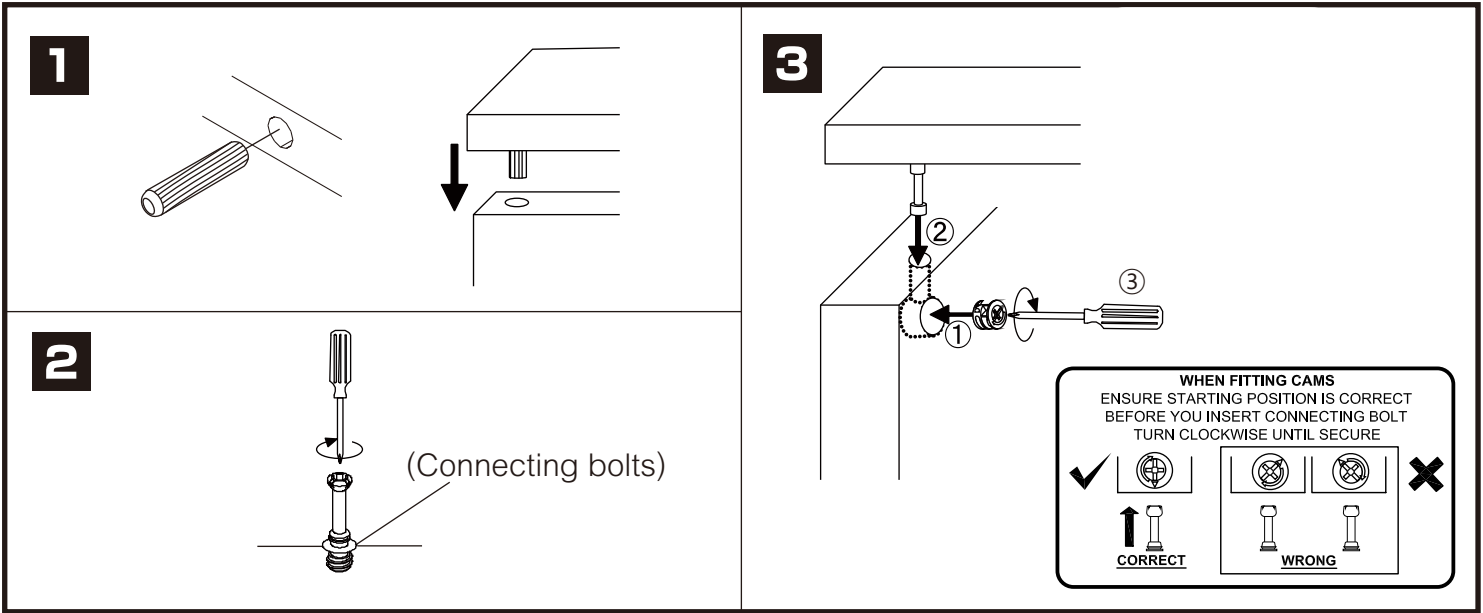

CHAMP M02/L

BED 6 ft.

CONNECT SYSTEM

HARDWARE

-BODY SET

x 4

16mm.

x 4

#8x50

x 8

x 8

x 20

No.1

x 3

x 10

M4x30mm.