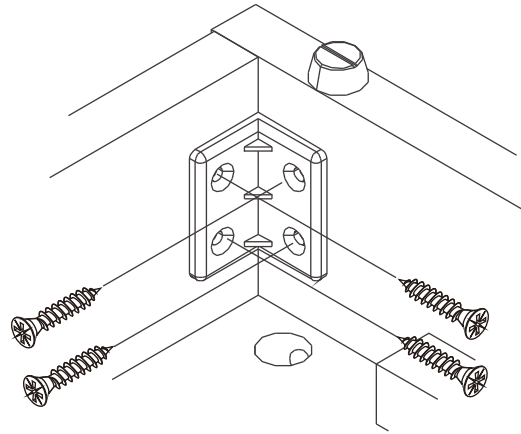

CHAMP M02/L

BED 6 ft.

CONNECT SYSTEM

HARDWARE

-BODY SET

x 4

16mm.

x 4

#8x50

x 8

x 8

x 20

No.1

x 3

x 10

M4x30mm.

x 30

M4x16mm.

x 80

M4x13mm.

x 35

JCB+M6x60

x 4

ASSEMBLY

-BODY SET

1.

2.

3.

4.

5.