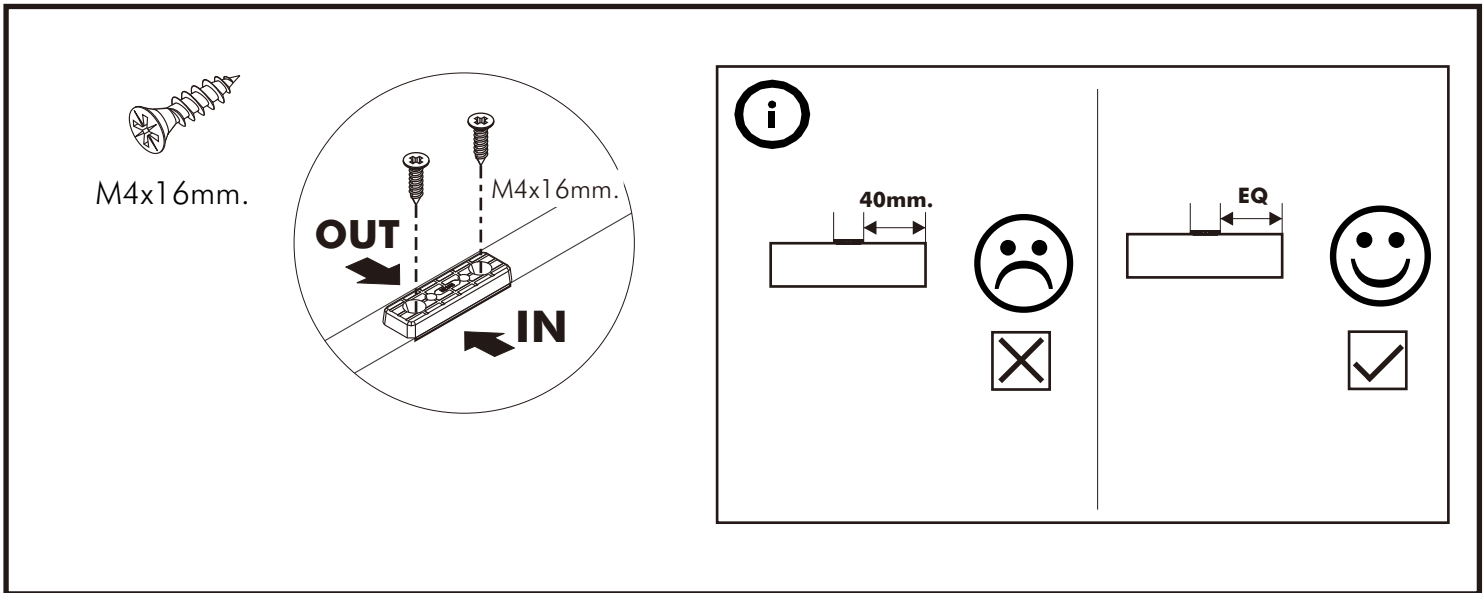

CHAMP M02/L

BED 5 ft.

CONNECT SYSTEM

HARDWARE

-BODY SET

x 4

16mm.

x 4

#8x50

x 8

x 8

x 20

No.1

x 3

x 10

M4x30mm.

-BODY SET

1.

2.

3.

4.

5.