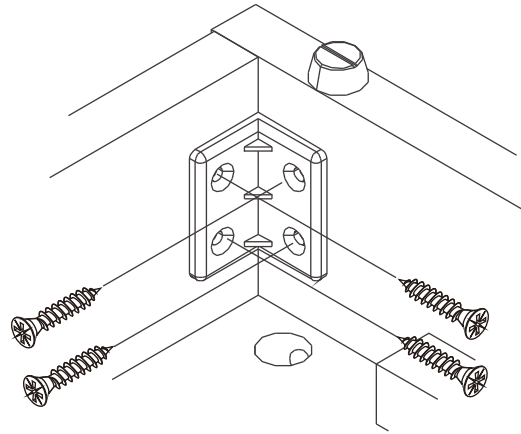

CHAMP M02/L

BED 5 ft.

CONNECT SYSTEM

HARDWARE

-BODY SET

x 4

16mm.

x 4

#8x50

x 8

x 8

x 20

No.1

x 3

x 10

M4x30mm.

x 30

M4x16mm.

x 80

M4x13mm.

x 35

JCB+M6x60

x 4

ASSEMBLY

-BODY SET

1.

2.

3.

4.

5.