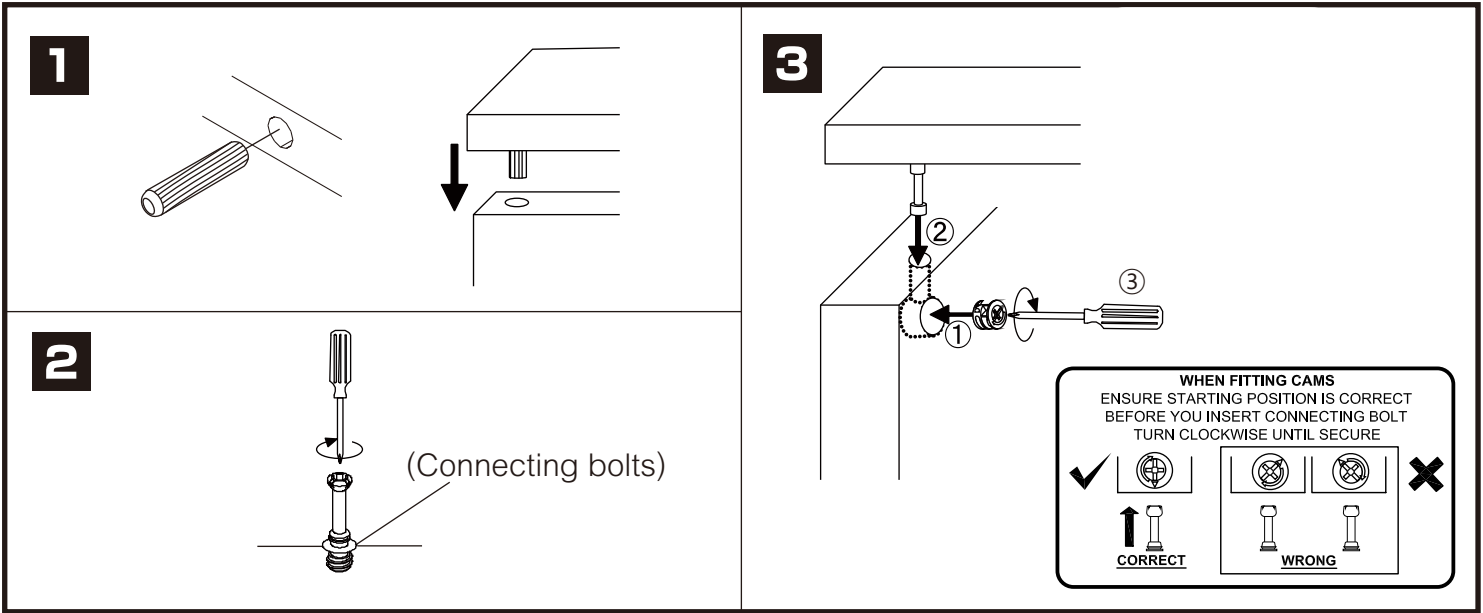

CHAMP M02/L

BED 5 ft.

CONNECT SYSTEM

HARDWARE

-BODY SET

x 4

16mm.

x 4

#8x50

x 8

x 8

x 20

No.1

x 3

x 10

M4x30mm.