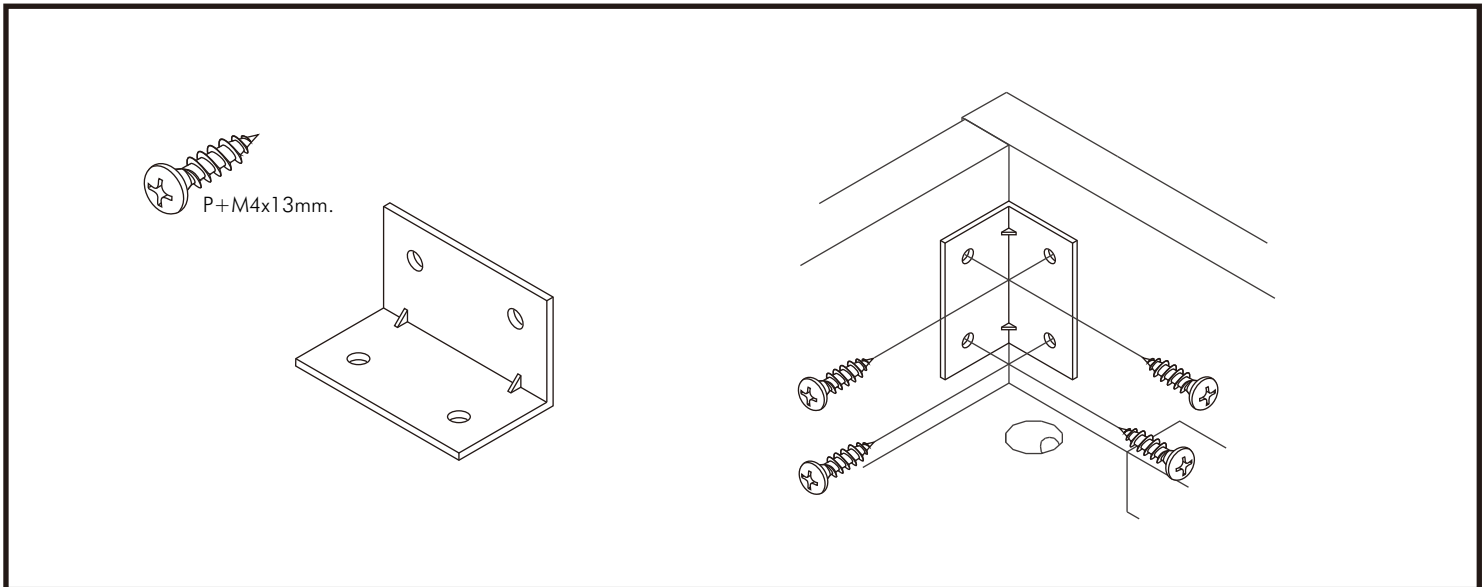

CHAMP M02/L

BED 5 ft.

CONNECT SYSTEM

HARDWARE

-BODY SET

x 4

16mm.

x 4

#8x50

x 8

x 8

x 20

No.1

x 3

x 10

M4x30mm.

-BODY SET

1.

2.

3.

4.

5.