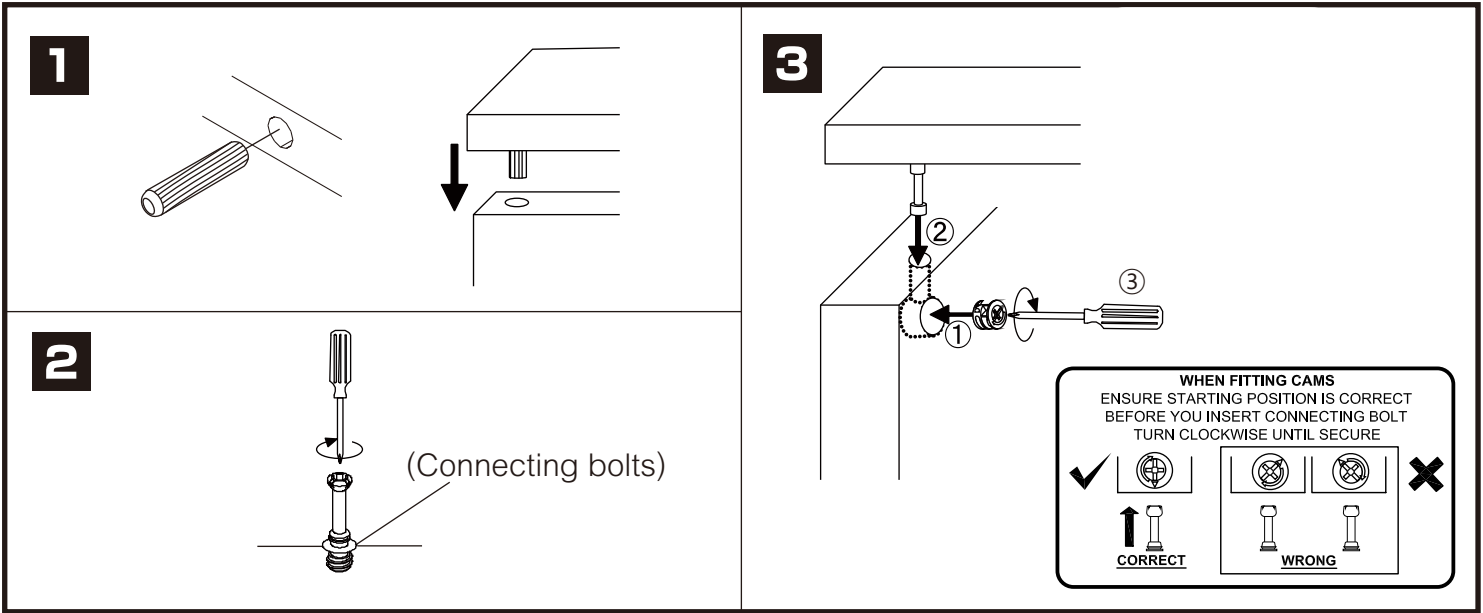

CHAMP M02/L

BED 3.5 ft.

CONNECT SYSTEM

HARDWARE

-BODY SET

x 4

16mm.

x 4

#8x50

x 8

x 8

x 15

No.1

x 3

x 4

M4x30mm.