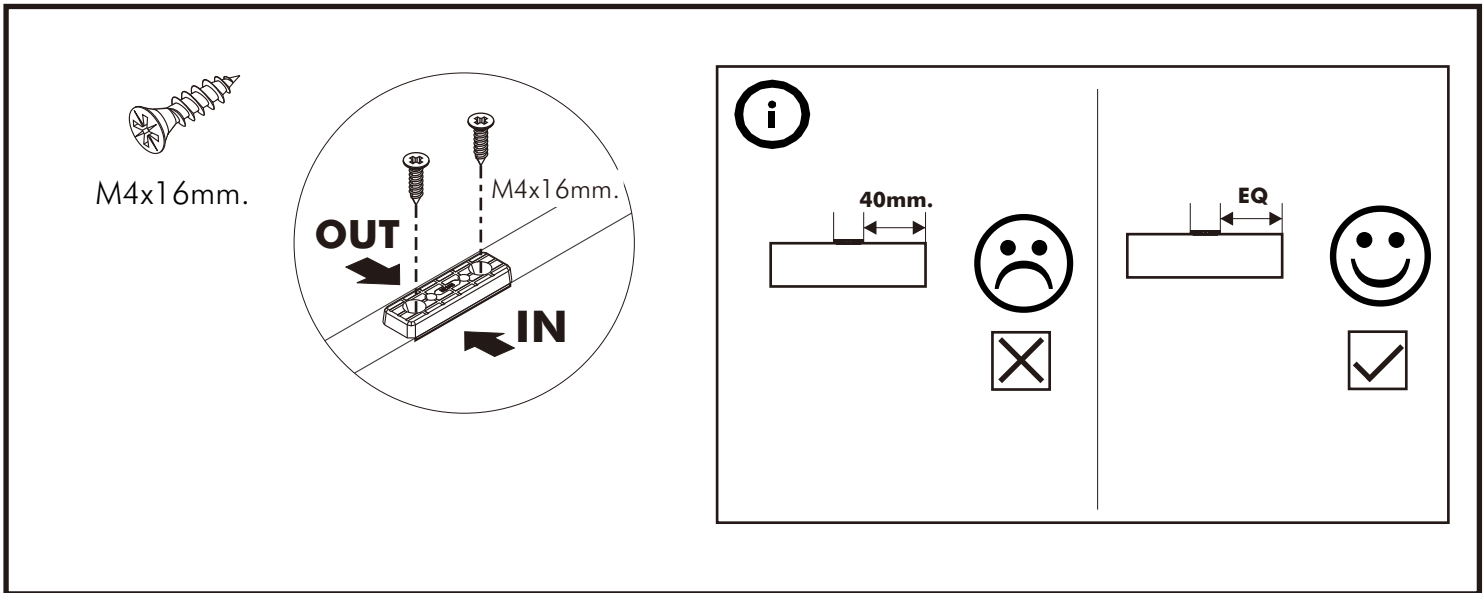

CHAMP M02/L

BED 3.5 ft.

CONNECT SYSTEM

HARDWARE

-BODY SET

x 4

16mm.

x 4

#8x50

x 8

x 8

x 15

No.1

x 3

x 4

M4x30mm.

-BODY SET

1.

2.

3.

4.

5.