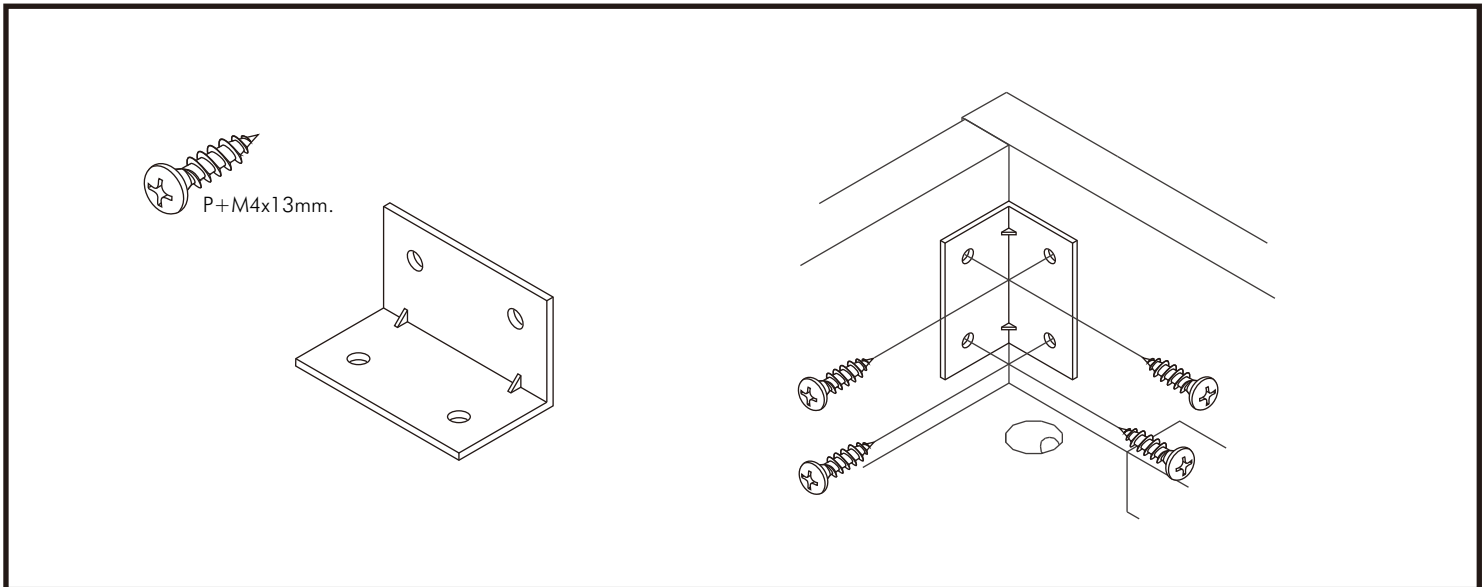

CHAMP M02/L

BED 3.5 ft.

CONNECT SYSTEM

HARDWARE

-BODY SET

x 4

16mm.

x 4

#8x50

x 8

x 8

x 15

No.1

x 3

x 4

M4x30mm.

-BODY SET

1.

2.

3.

4.

5.