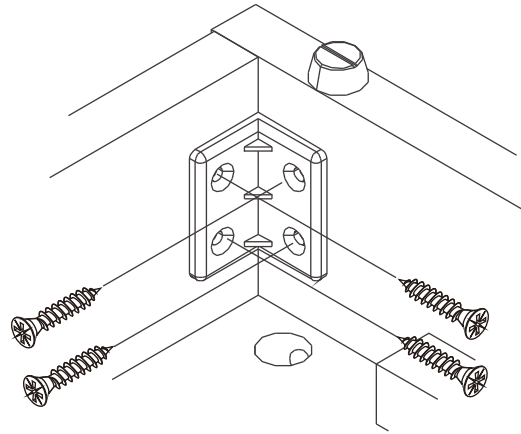

CHAMP M02/L

BED 3.5 ft.

CONNECT SYSTEM

HARDWARE

-BODY SET

x 4

16mm.

x 4

#8x50

x 8

x 8

x 15

No.1

x 3

x 4

M4x30mm.

x 30

M4x16mm.

x 46

M4x13mm.

x 35

JCB+M6x60

x 4

ASSEMBLY

-BODY SET

1.

2.

3.

4.

5.