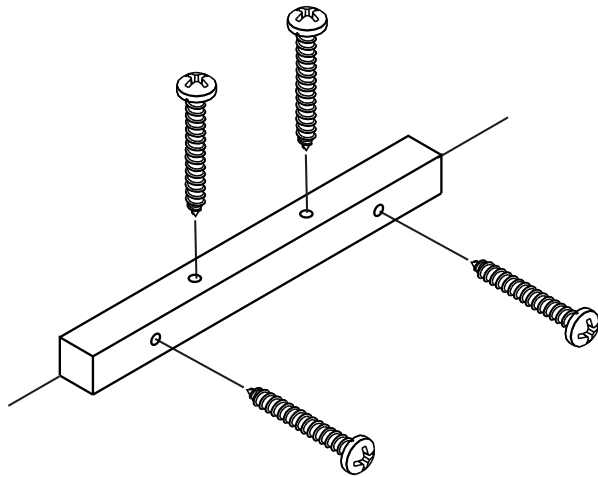

# GOODY

**BED 6 ft.**

# CONNECT SYSTEM

M4x30mm.

## -BODY SET

**x 8**

**x 8**

#8x35

**x 28**

**x 25**

**x 8**

**x 20**

No.1

**x 3**

M4x16mm.

**x 130**

M4x50mm.

**x 5**

M4x30mm.

**x 30**