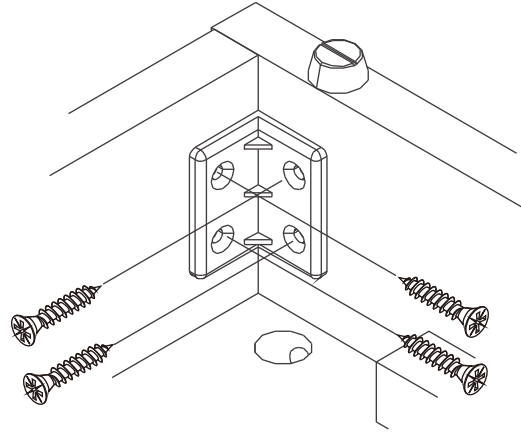

# GOODY

**BED 6 ft.**

# CONNECT SYSTEM

M4x30mm.

## -BODY SET

**x 8**

**x 8**

#8x35

**x 28**

**x 25**

**x 8**

**x 20**

No.1

**x 3**

M4x16mm.

**x 130**

M4x50mm.

**x 5**

M4x30mm.

**x 30**