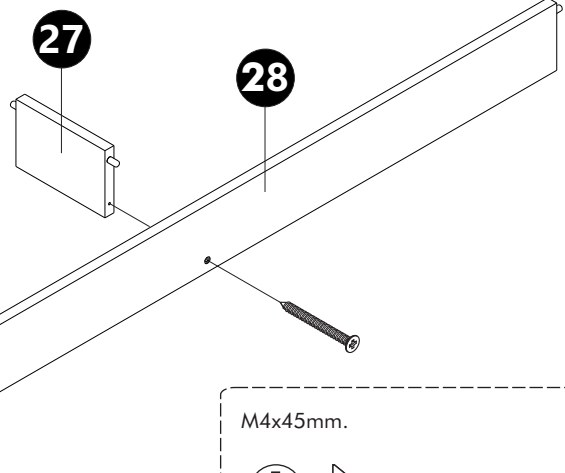

x 2

x 2

Ø13mm.
Sticker

x 36

M4x25mm.

x 12

M3.5x20mm.

x 37

M3.5x13mm.

x 32

HARDWARE

-DRAWER SET

x 2 Set

x 28

x 10

x 4

x

x 8

x 6

x 4

-DOOR SET

x 4/24

x 4/24

x 12

ASSEMBLY

-BODY SET

1.

2.

3.

4.

5.

6.