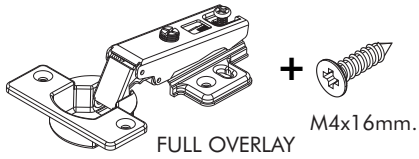

M3.5x13mm.

x 32

HARDWARE

-DRAWER SET

x 2 Set

x 28

x 10

x 4

x

x 8

x 6

x 4

-DOOR SET

x 4/24

x 4/24

x 12

ASSEMBLY

-BODY SET

1.

2.

3.

4.

5.

6.