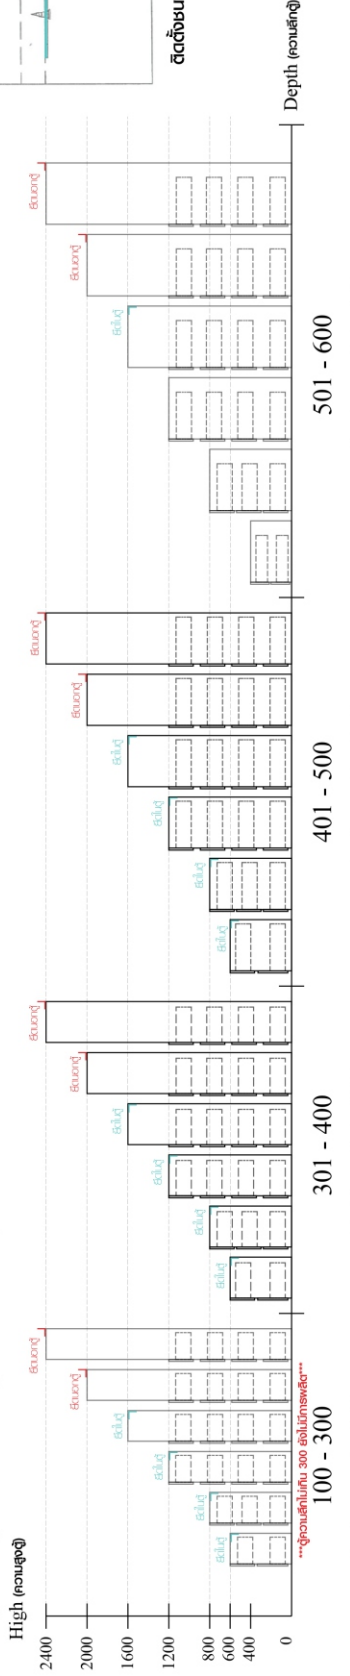

■ ติดตั้งฉากกันลื่นกับตู้สูง (ตั้งแต่ 2 ม.ขึ้นไป)

■ หมวด ตู้ลิ้นชัก / ตู้ลิ้นชัก + บานเปิด / ตู้ลิ้นชัก + บานสไลด์

ติดตั้งบานพับ

■ ติดตั้งฉากกันลื่นกับตู้เตี้ย (น้อยกว่า 2 ม.)

■ หมวด ตู้บานสไลด์ / ตู้ใส