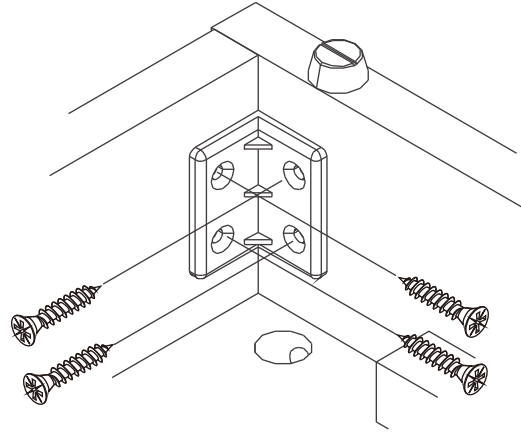

JASMINE

BED 5 ft.

HARDWARE

-BODY SET

x 12

x 12

#8x35

x 16

x 23

x 8

x 14

No.1

x 3

x 16

M4x13mm.

x 88

JCB+M6x60

x 4

M4x16mm.

x 3

M4x16mm.

x 46

M4x30mm.

x 30

M4x13mm.

x 32

ASSEMBLY

-BODY SET

1.

2.

Lot. New

Lot. Repeat