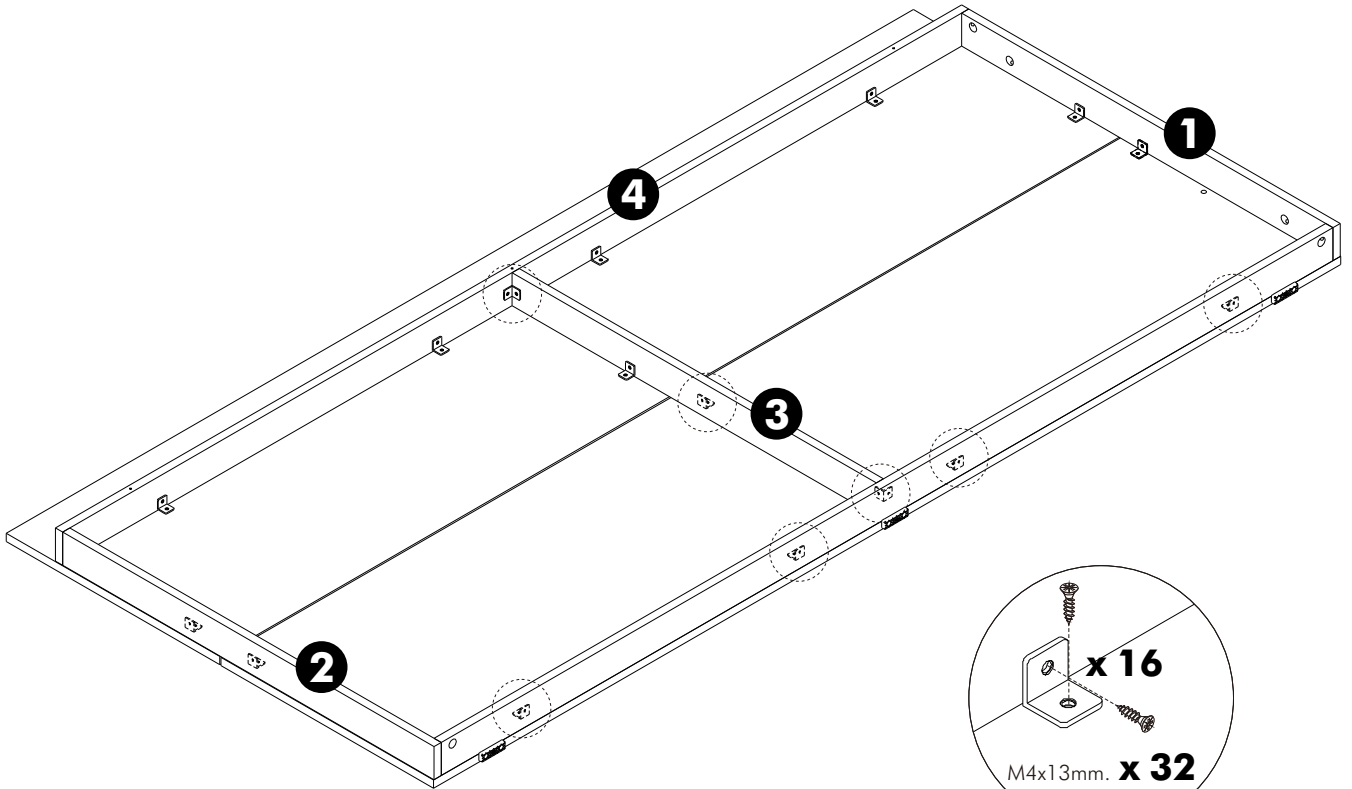

3. Lot. New

Lot. Repeat

4.