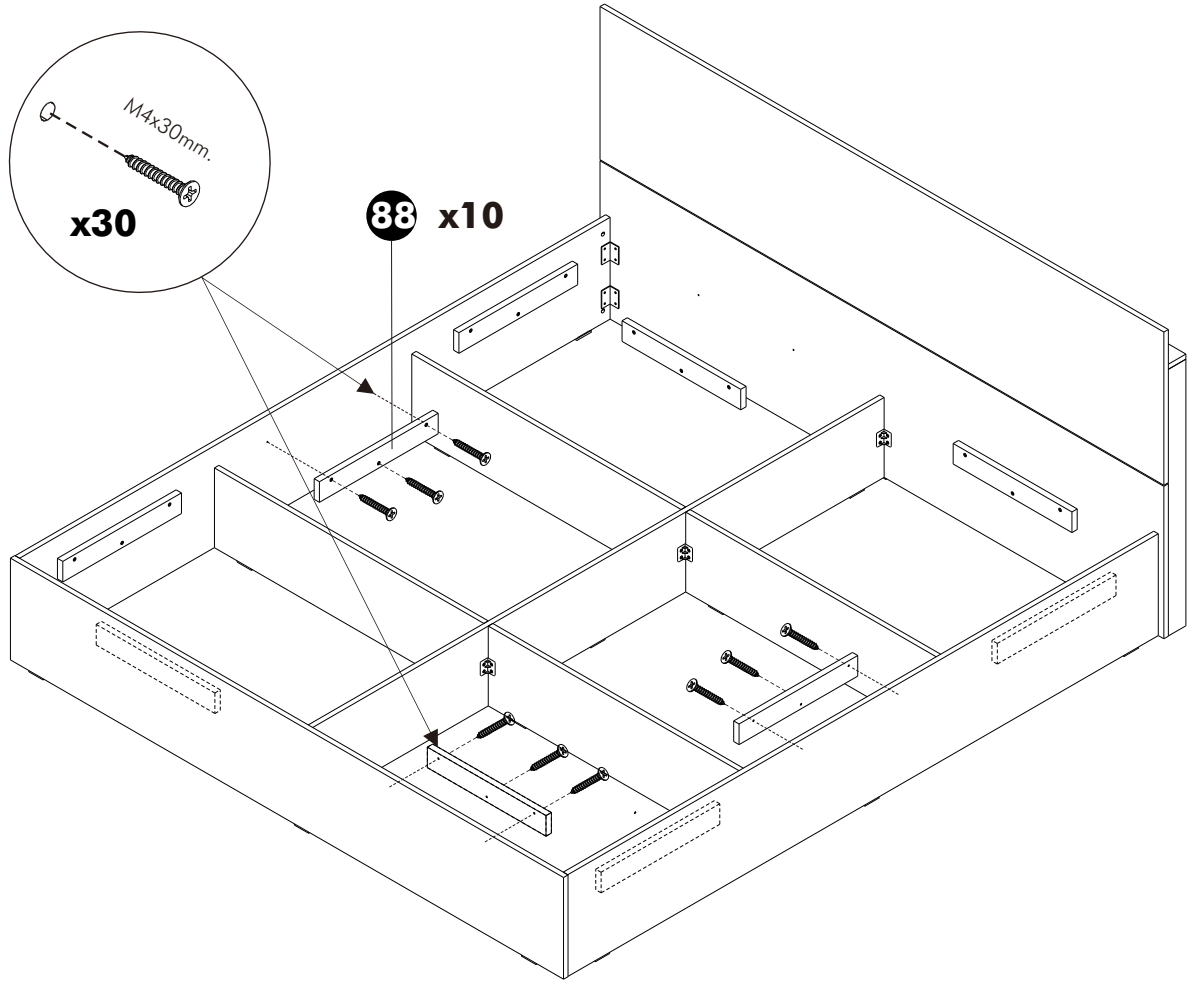

JASMINE

BED 5 ft.

HARDWARE

-BODY SET

x 12

x 12

#8x35

x 16

3. Lot. New

Lot. Repeat

4.

5.

6.

7.

8.

9.