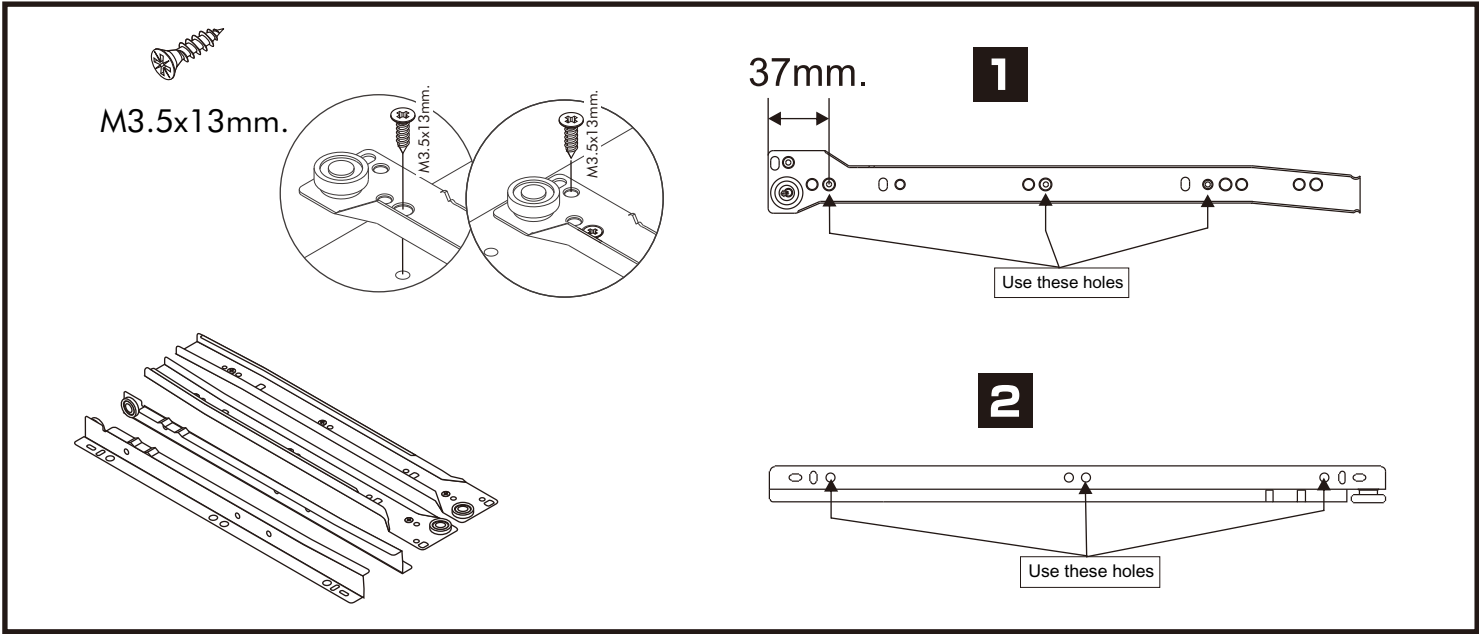

MARIA-P

COFFEE T(C)+DW

CONNECT SYSTEM

HARDWARE

-BODY SET

x 8

15mm.

x 8

8x35mm.

x 10

x 4

M4x13mm.

x 20

x 4

M4x25mm.

x 8

M4x45mm.

x 2

x 4

x 4

-DRAWER SET

x 2

15mm.

x 2

x 1

M4x20mm.

x 1

ASSEMBLY

-BODY SET

1.

2.

3.