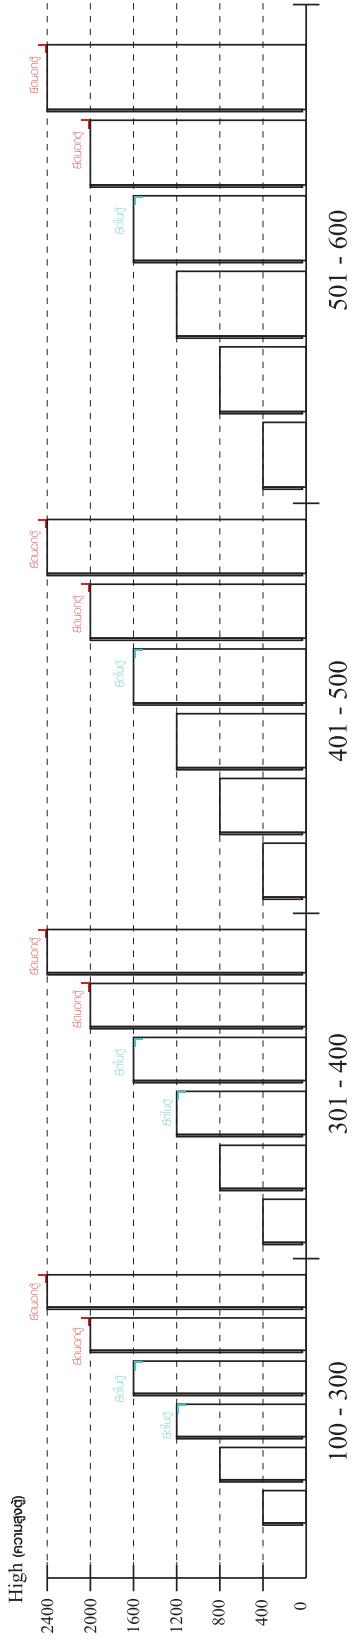

ติดตั้งบนพวง

มาตรฐาน การระบุสินค้าที่ต้องยึด Fitting กันสั่น (Safety Fitting) ***หมายเหตุ สันค้ำที่เป็นชุดเล็ก ใค้ติดตั้ง Fitting กันสั่นทุกตัว***

■ หมวด ตู้บานเปิด / ตู้บานปิด + ช่องใส่

ความสูงตั้งแต่ 1200 ขึ้นไป สลักไม้กัน 300   ความสูงตั้งแต่ 1600 ขึ้นไป สลักไม้กัน 400   ความสูงตั้งแต่ 1600 ขึ้นไป สลักไม้กัน 500   ความสูงตั้งแต่ 1600 ขึ้นไป สลักไม้กัน 600

■ หมวด ตู้ลิ้นชัก / ตู้ลิ้นชัก + ช่องใส่ / ตู้ลิ้นชัก + บานเปิด / ตู้ลิ้นชัก + บานสไลด์