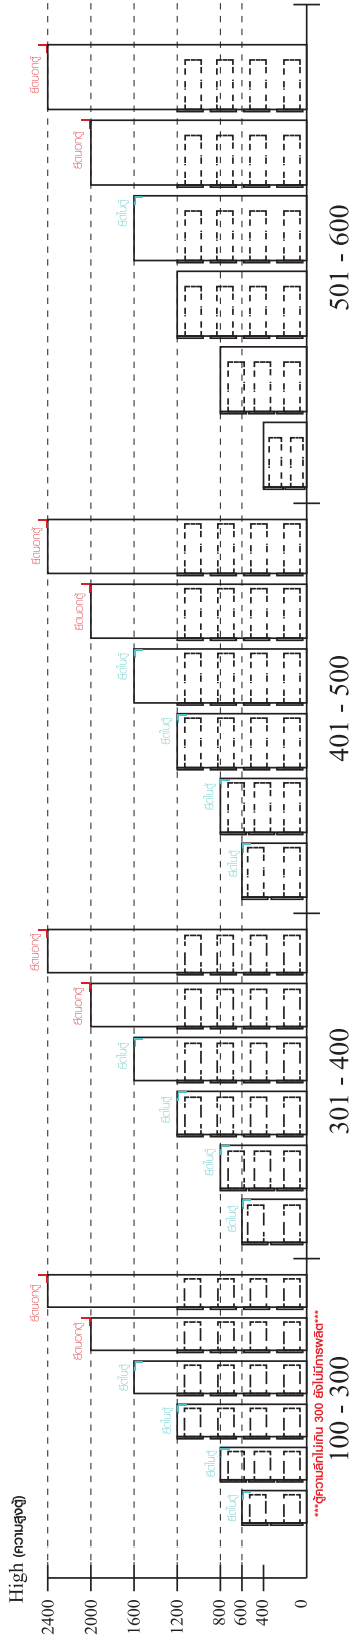

ติดตั้งบนพวง

ความสูงตั้งแต่ 600 ขึ้นไป สลักไม้กัน 300   ความสูงตั้งแต่ 600 ขึ้นไป สลักไม้กัน 400   ความสูงตั้งแต่ 600 ขึ้นไป สลักไม้กัน 500   ความสูงตั้งแต่ 1600 ขึ้นไป สลักไม้กัน 600

■ หมวด ตู้บานสไลด์ / ตู้ใส่