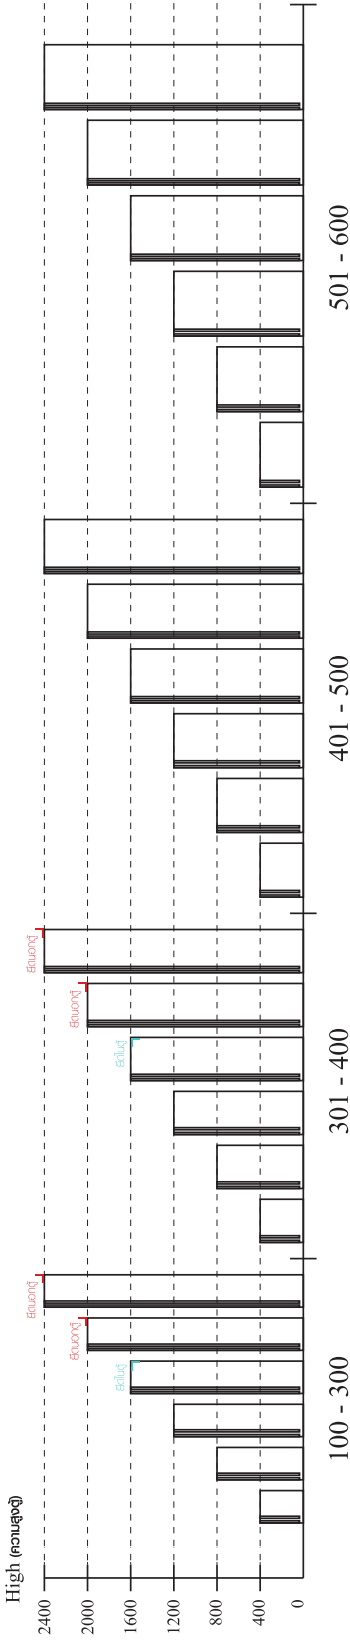

ความสูงตั้งแต่ 1600 ขึ้นไป สลักไม้กัน 300   ความสูงตั้งแต่ 1600 ขึ้นไป สลักไม้กัน 400

■ ติดตั้งฉากกันสั่นกับตู้สูง (ตั้งแต่ 2 m. ขึ้นไป)