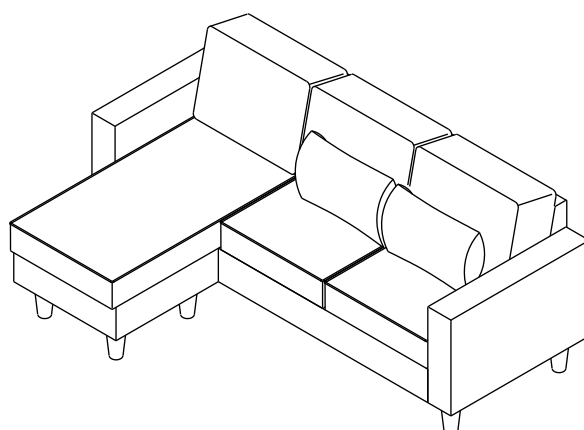

LUTHER

Fabric L-shape sofa

TYPE: A

TYPE: B

HARDWARE

-BODY SET

x 8

P+M4x25

x 4

x 1

1.

2.

2.

TYPE: A

3.

TYPE: B

4.

TYPE: C