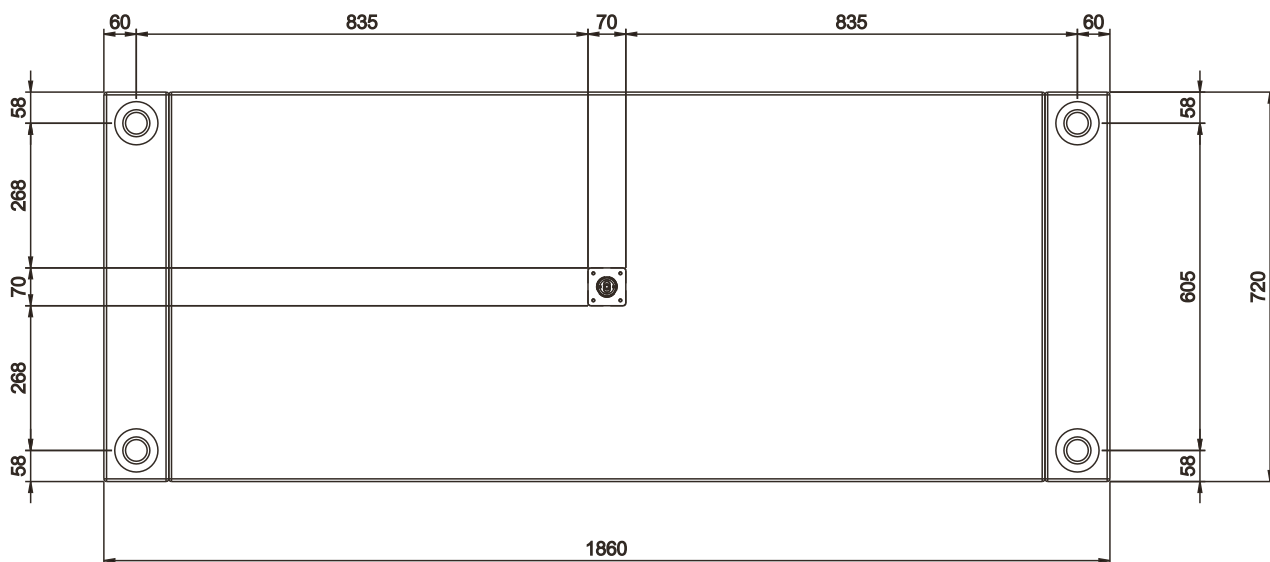

LUTHER

Fabric L-shape sofa

TYPE: A

TYPE: B

HARDWARE

-BODY SET

x 8

P+M4x25

x 4

x 1

1.

2.

2.

TYPE: A

3.

TYPE: B

4.

TYPE: C