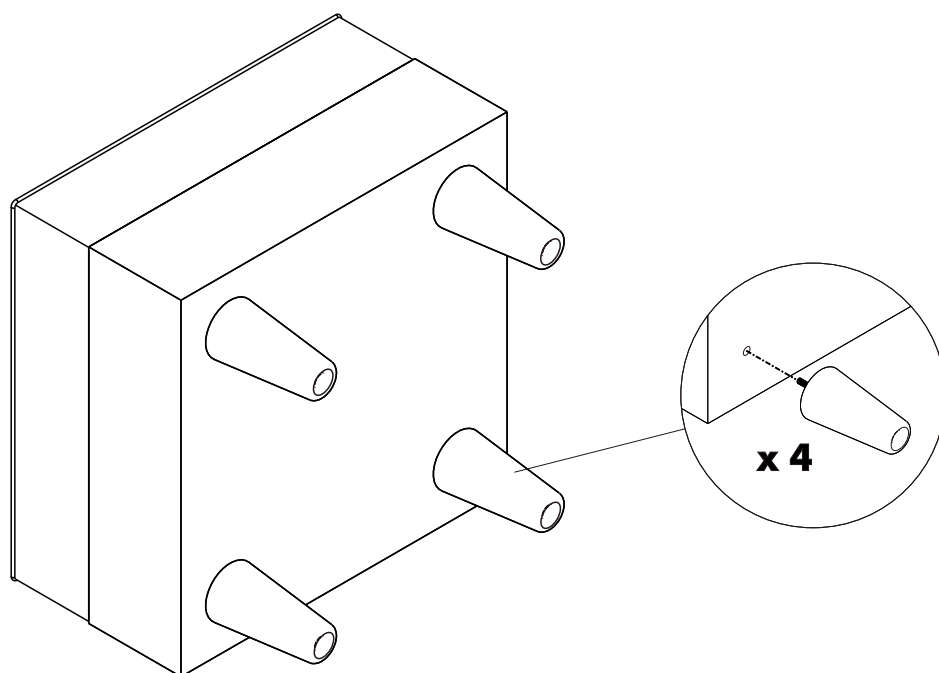

LUTHER

Fabric L-shape sofa

TYPE: A

TYPE: B

HARDWARE

-BODY SET

x 8

P+M4x25

x 4

x 1

1.

2.

2.

TYPE: A

3.

TYPE: B