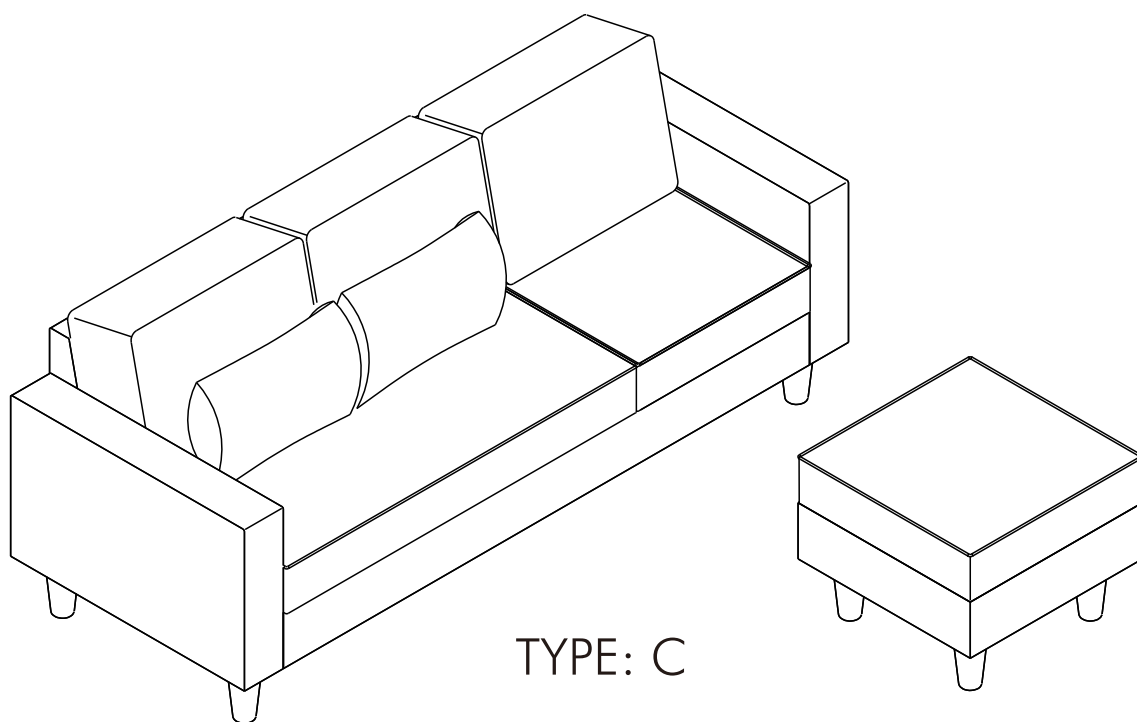

LUTHER

Fabric L-shape sofa

TYPE: A

TYPE: B

HARDWARE

-BODY SET

x 8

P+M4x25

x 4

x 1

1.

2.

2.

TYPE: A

3.

TYPE: B

4.

TYPE: C