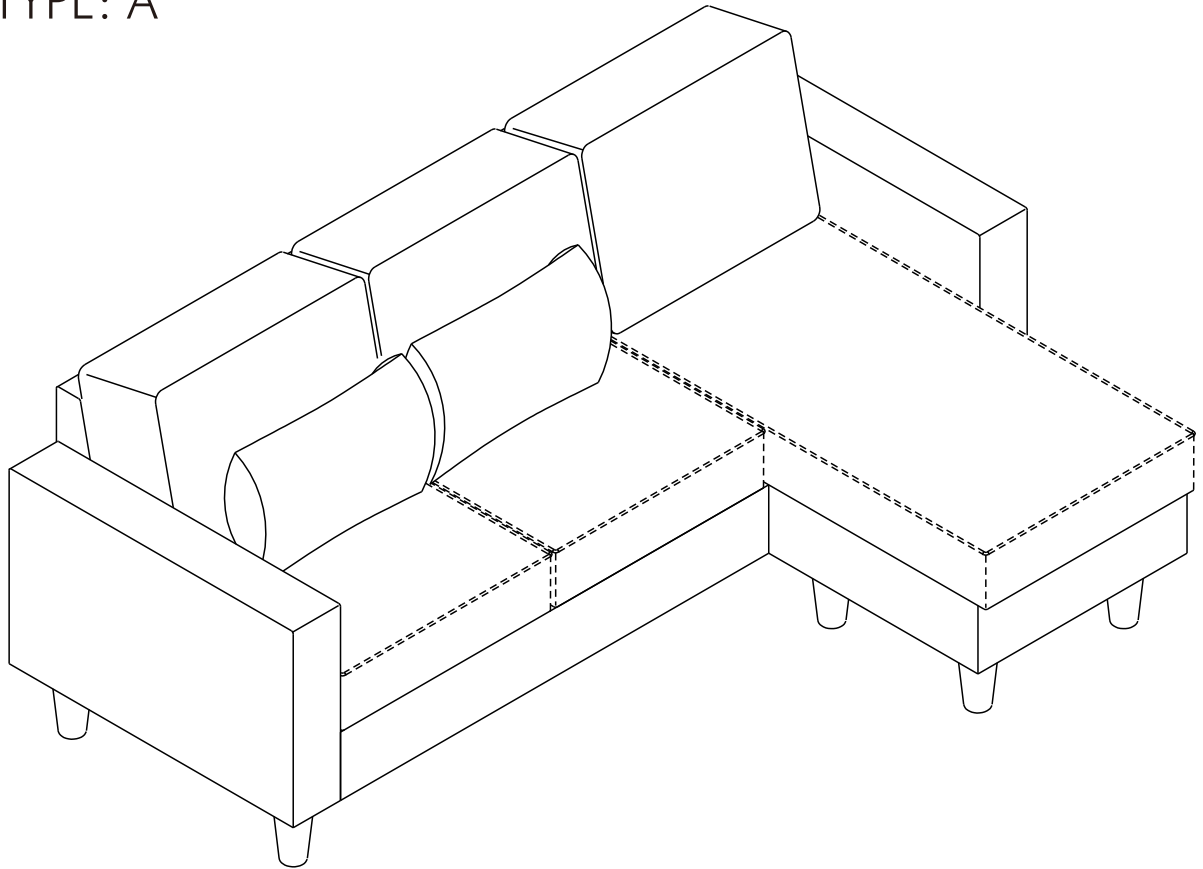

LUTHER

Fabric L-shape sofa

TYPE: A

TYPE: B

HARDWARE

-BODY SET

x 8

P+M4x25

x 4

x 1

1.

2.

2.

TYPE: A

3.

TYPE: B

4.

TYPE: C