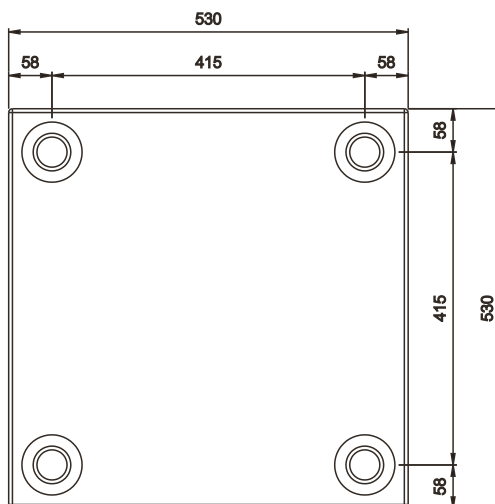

LUTHER

Fabric L-shape sofa

TYPE: A

TYPE: B

HARDWARE

-BODY SET

x 8

P+M4x25

x 4

x 1

1.

2.

2.

TYPE: A

3.

TYPE: B

4.

TYPE: C