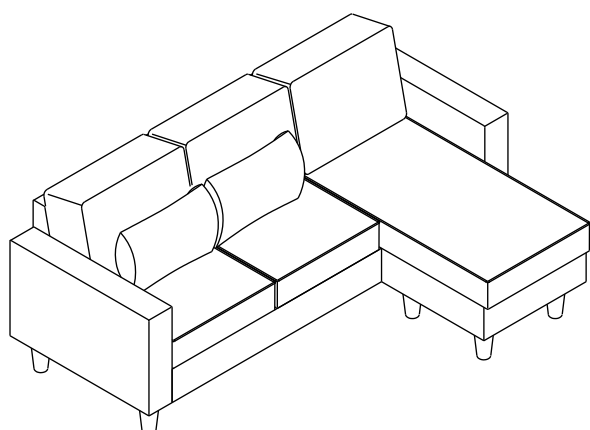

LUTHER

Fabric L-shape sofa

TYPE: A

TYPE: B

HARDWARE

-BODY SET

x 8

P+M4x25

x 4

x 1

1.

2.

2.

TYPE: A

3.

TYPE: B

4.

TYPE: C