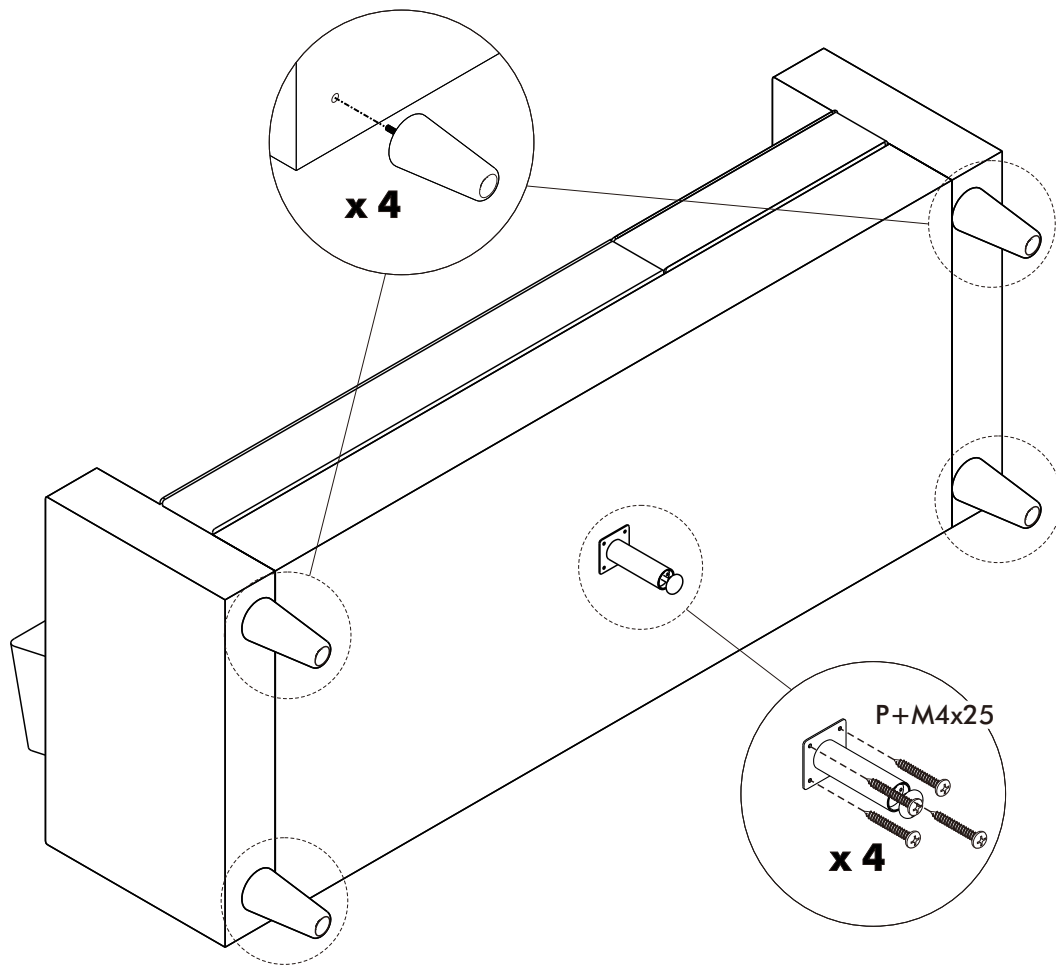

LUTHER

Fabric L-shape sofa

TYPE: A

TYPE: B

HARDWARE

-BODY SET

x 8

P+M4x25

x 4

x 1

1.

2.

2.

TYPE: A

3.

TYPE: B

4.

TYPE: C