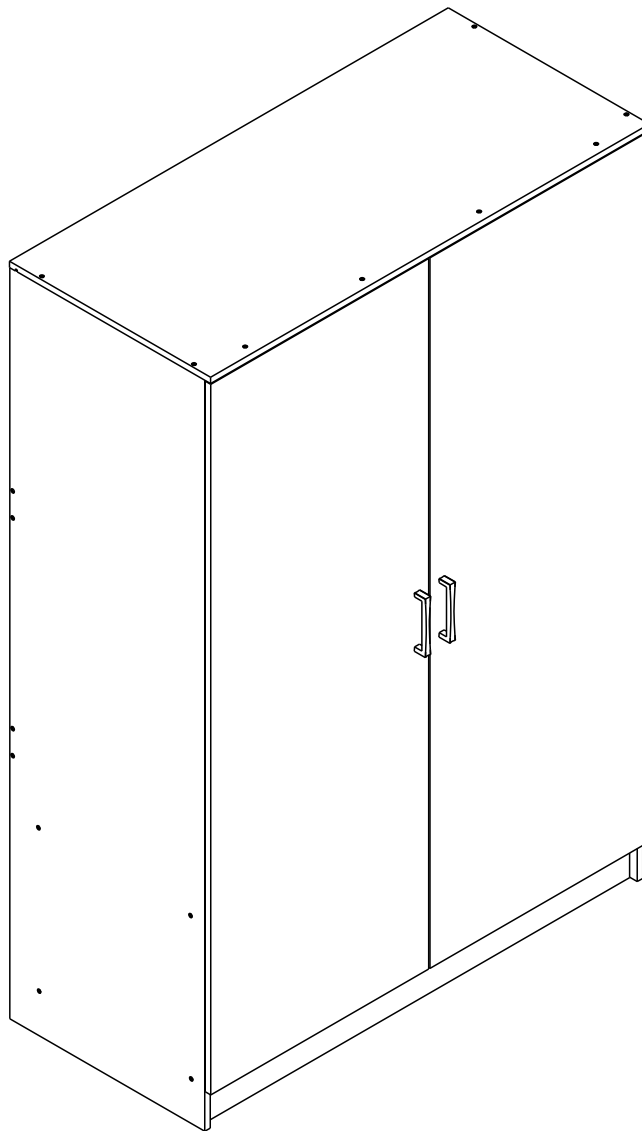

# FEST/P

2DOORS WARDROBE 120 CM.