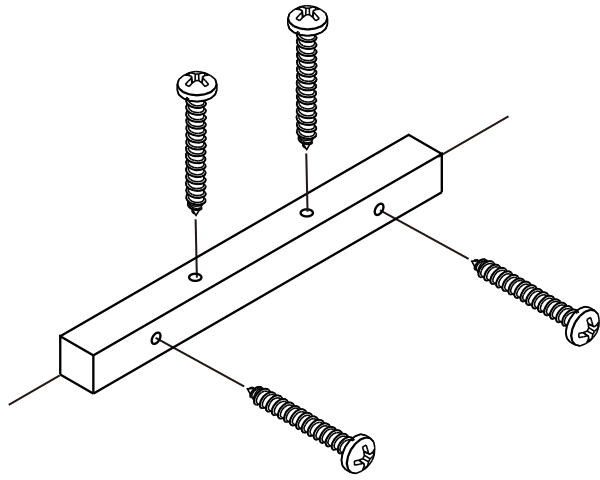

# CARNATION/P

**BED 6 ft.**

# CONNECT SYSTEM

M4x30mm.

## -BODY SET

**x 38**

16mm.

**x 38**

#8x35

**x 42**

**x 27**

**x 8**

**x 2**

No.1

**x 3**

**x 11**

M4x13mm.

**x 30**

M4x45mm.

**x 17**