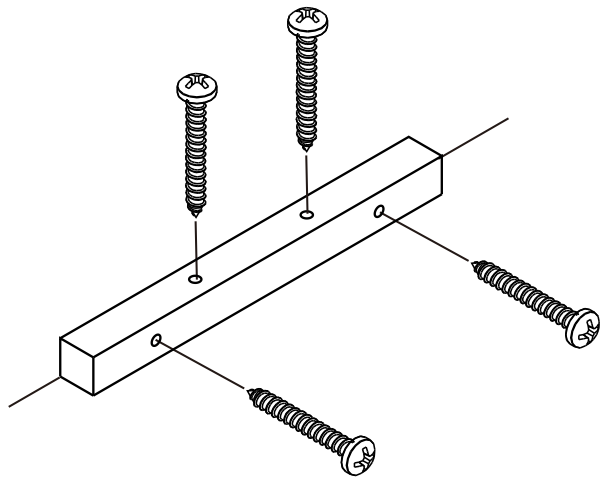

CARNATION/P

BED 3.5 ft.

CONNECT SYSTEM

M4x30mm.

HARDWARE

-BODY SET

x 28

16mm.

x 28

#8x35

x 32

x 16

x 8

x 2

No.1

x 2

x 7

M4x13mm.

x 22

M4x45mm.

x 9

M4x16mm.

x 2

M4x30mm.