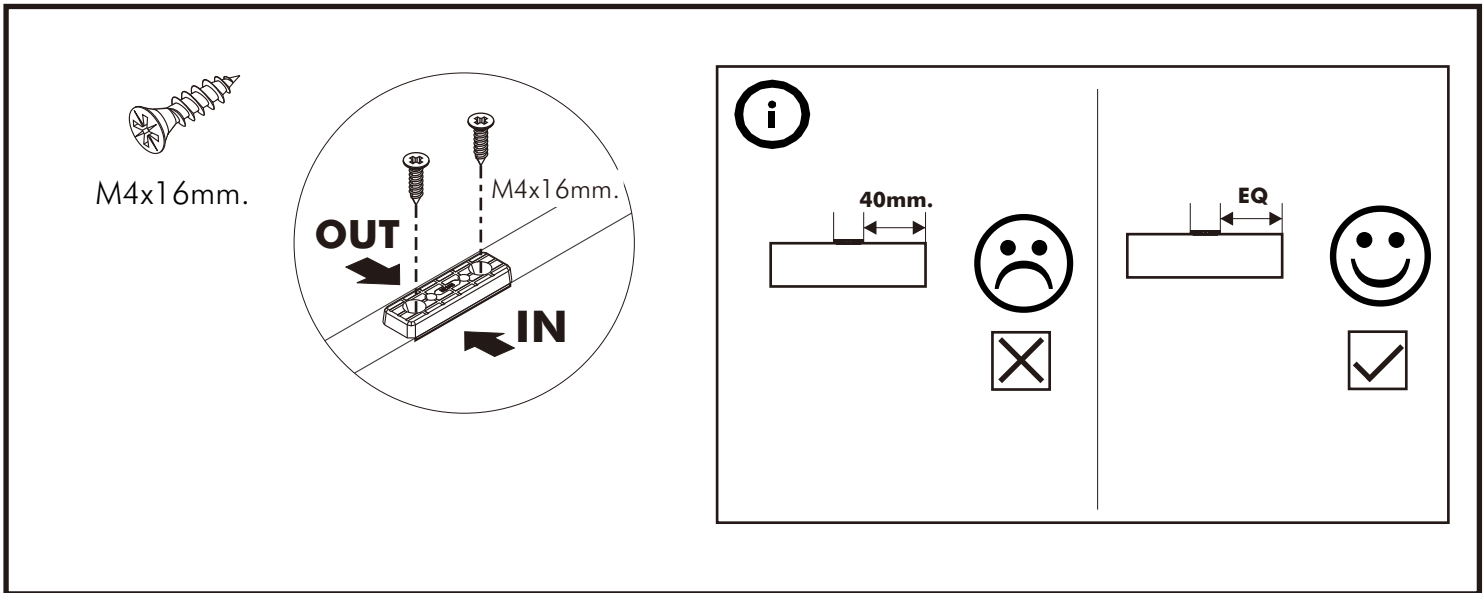

CARNATION/P

BED 3.5 ft.

CONNECT SYSTEM

M4x30mm.

HARDWARE

-BODY SET

x 28

16mm.

x 28

#8x35

x 32

x 16

x 8

x 2

No.1

x 2

x 7

M4x13mm.

x 22

M4x45mm.

x 9

M4x16mm.

x 2

M4x30mm.