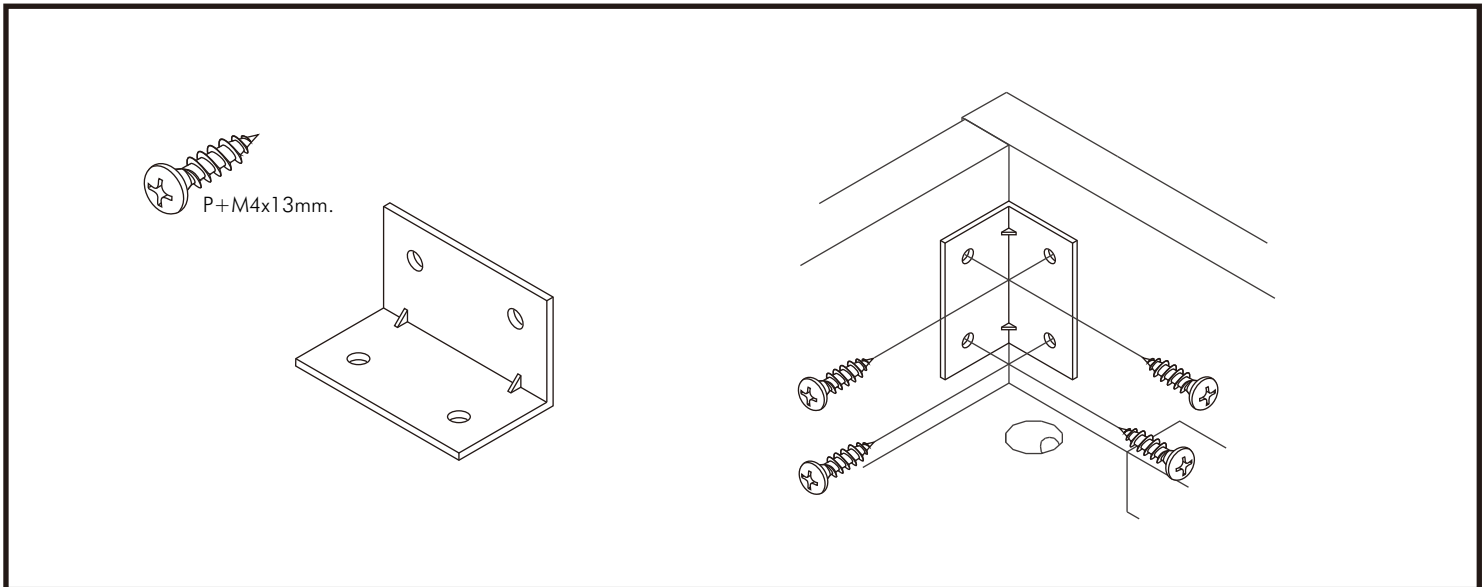

CARNATION/P

BED 3.5 ft.

CONNECT SYSTEM

M4x30mm.

HARDWARE

-BODY SET

x 28

16mm.

x 28

#8x35

x 32

x 16

x 8

x 2

No.1

x 2

x 7

M4x13mm.

x 22

M4x45mm.

x 9

M4x16mm.

x 2

M4x30mm.