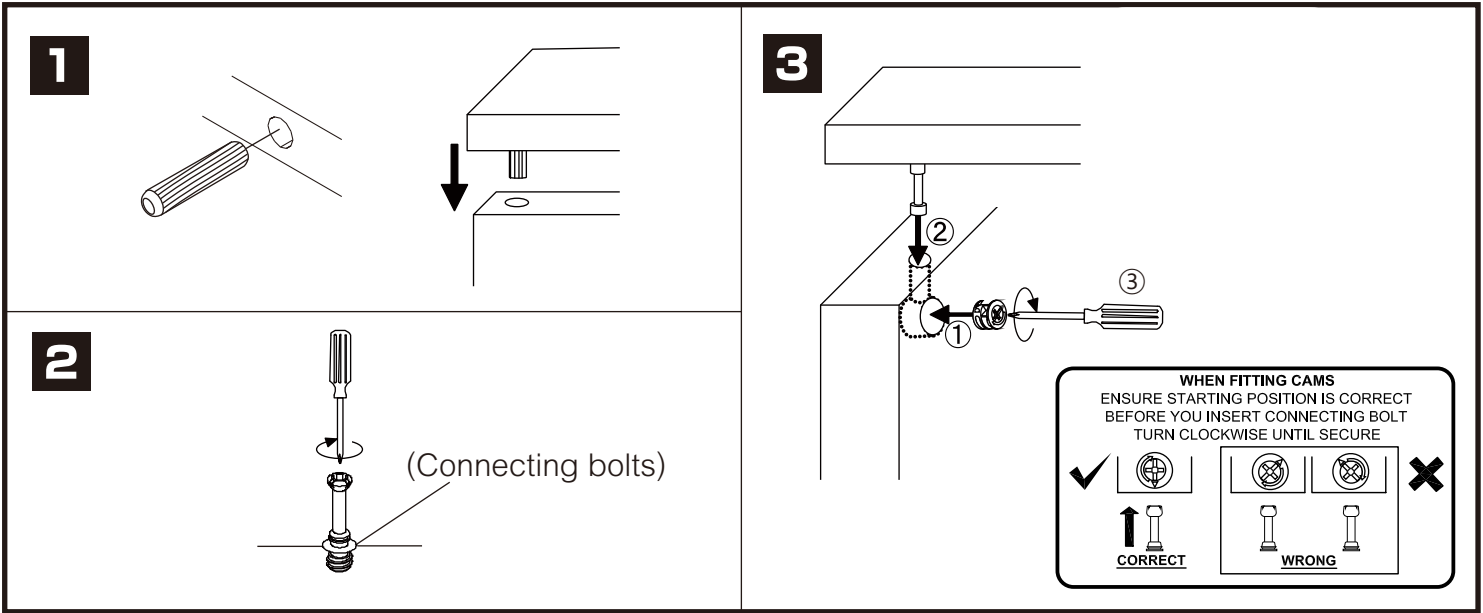

CARNATION/P

BED 3.5 ft.

CONNECT SYSTEM

M4x30mm.

HARDWARE

-BODY SET

x 28

16mm.