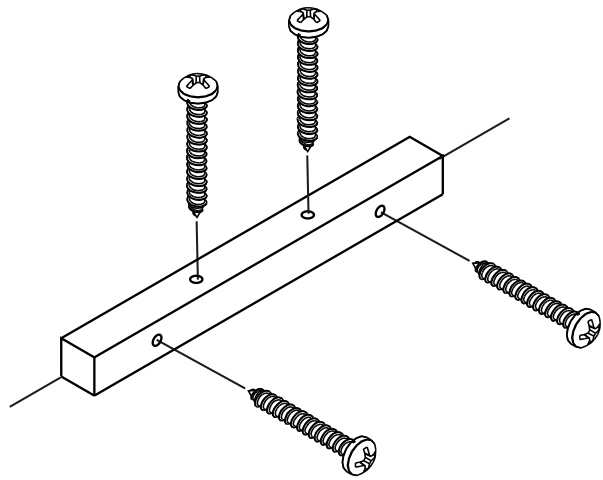

MAGNOLIA/P

BED 6 ft.

M4x30mm.

HARDWARE

-BODY SET

x 37

16mm.

x 37

#8x35

x 39

x 27

x 8

x 2

No.1

x 3

x 11

M4x13mm.

x 30

M4x45mm.

x 11

M4x16mm.

x 3

M4x30mm.

x 70

JCB+M6x60

x 4

M4x16mm.

x 54

M4x13mm.

x 32

WALNUT

x 4