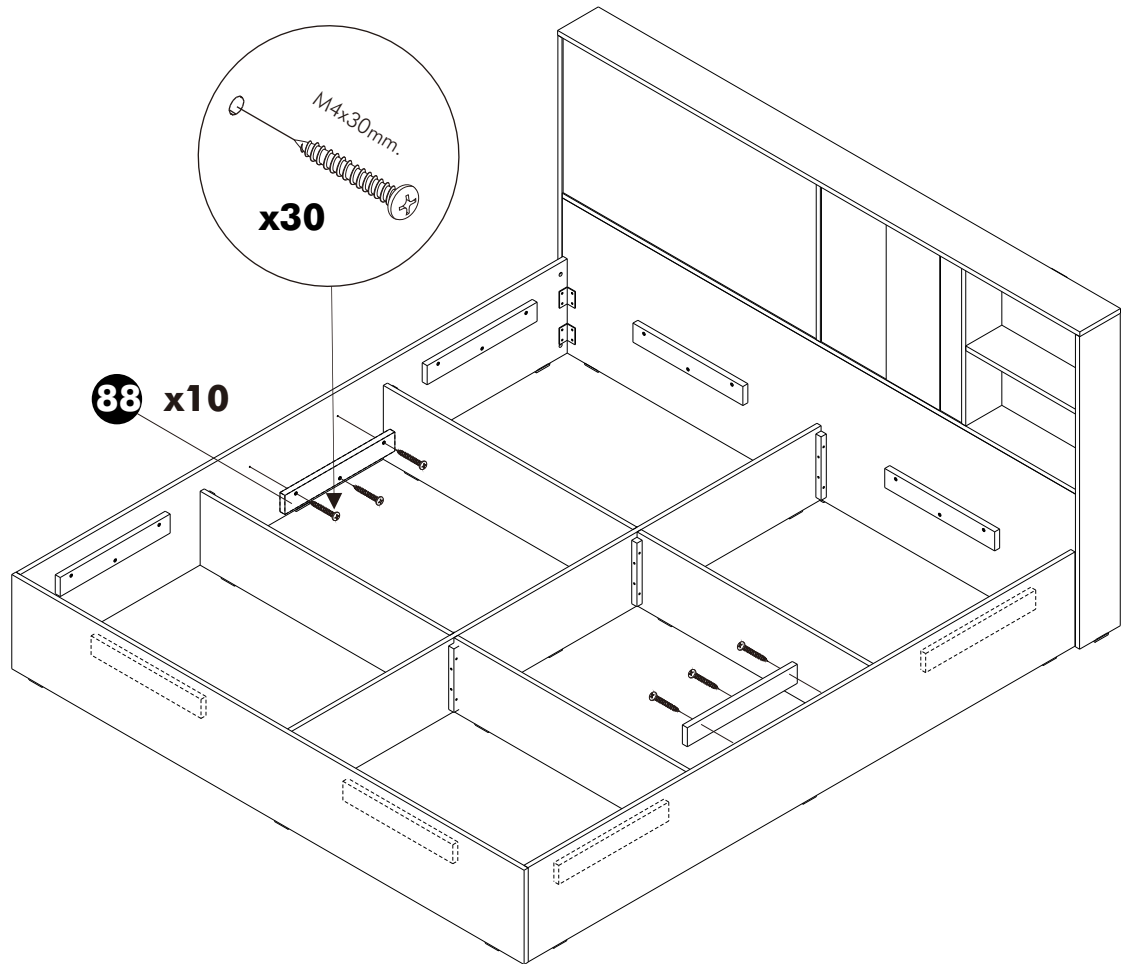

MAGNOLIA/P

BED 6 ft.

M4x30mm.

HARDWARE

-BODY SET

x 37

16mm.

x 37

#8x35

x 39

x 27

x 8

x 2

No.1

x 3

x 11

5.

6.

7.

8.

9.

10.

11.

12.