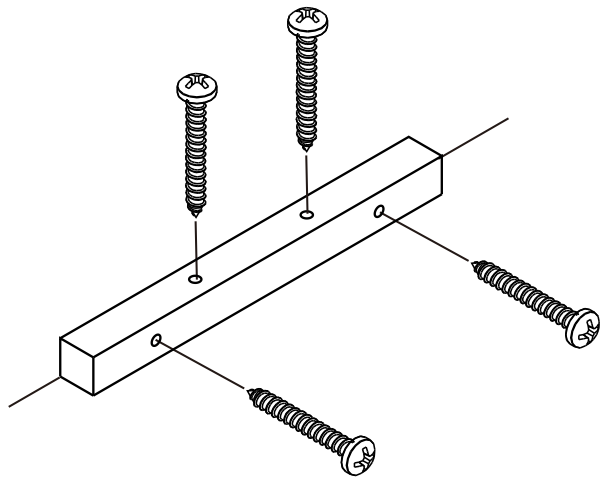

MAGNOLIA/P

BED 5 ft.

CONNECT SYSTEM

M4x30mm.

HARDWARE

-BODY SET

x 37

16mm.

x 37

#8x35

x 39

x 27

x 8

x 2

No.1

x 3

x 11

M4x13mm.

x 30

M4x45mm.

x 11

M4x16mm.

x 3

M4x30mm.

x 54

M4x13mm.

x 32

ASSEMBLY

-BODY SET

1.

2.

3.