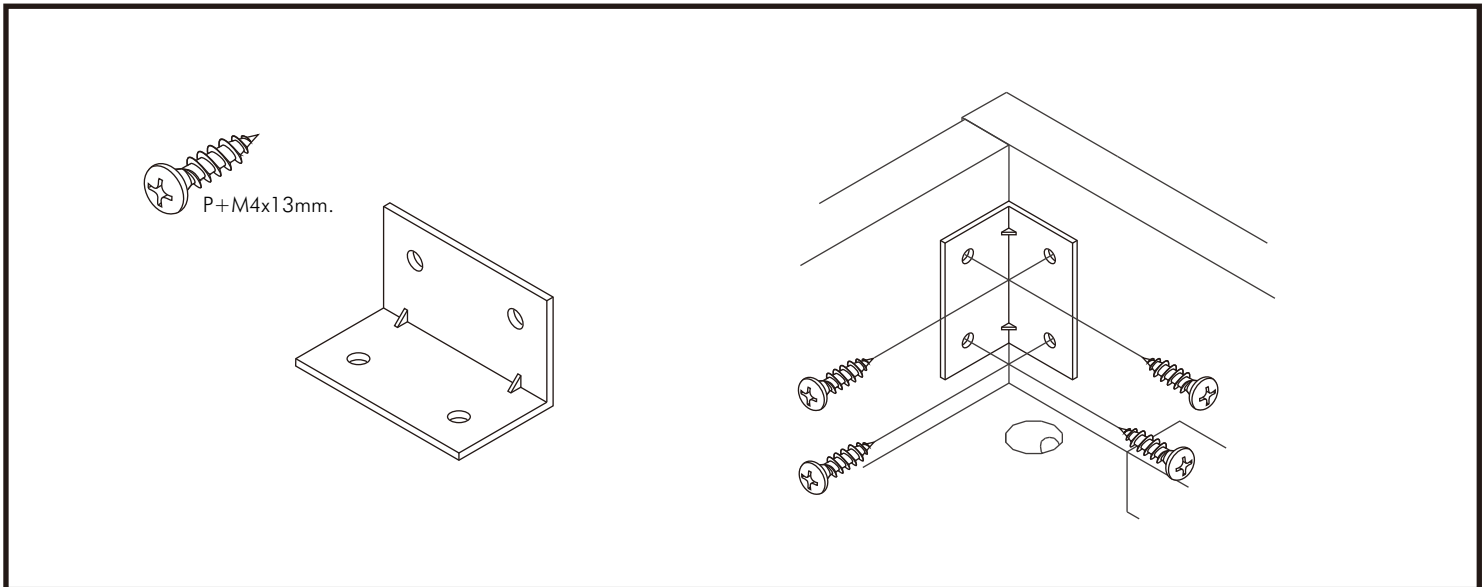

MAGNOLIA/P

BED 5 ft.

CONNECT SYSTEM

M4x30mm.

HARDWARE

-BODY SET

x 37

16mm.

x 37

#8x35

x 39

x 27

x 8

x 2

No.1

x 3

x 11

M4x13mm.

x 30

M4x45mm.

x 11

M4x16mm.

x 3

M4x30mm.