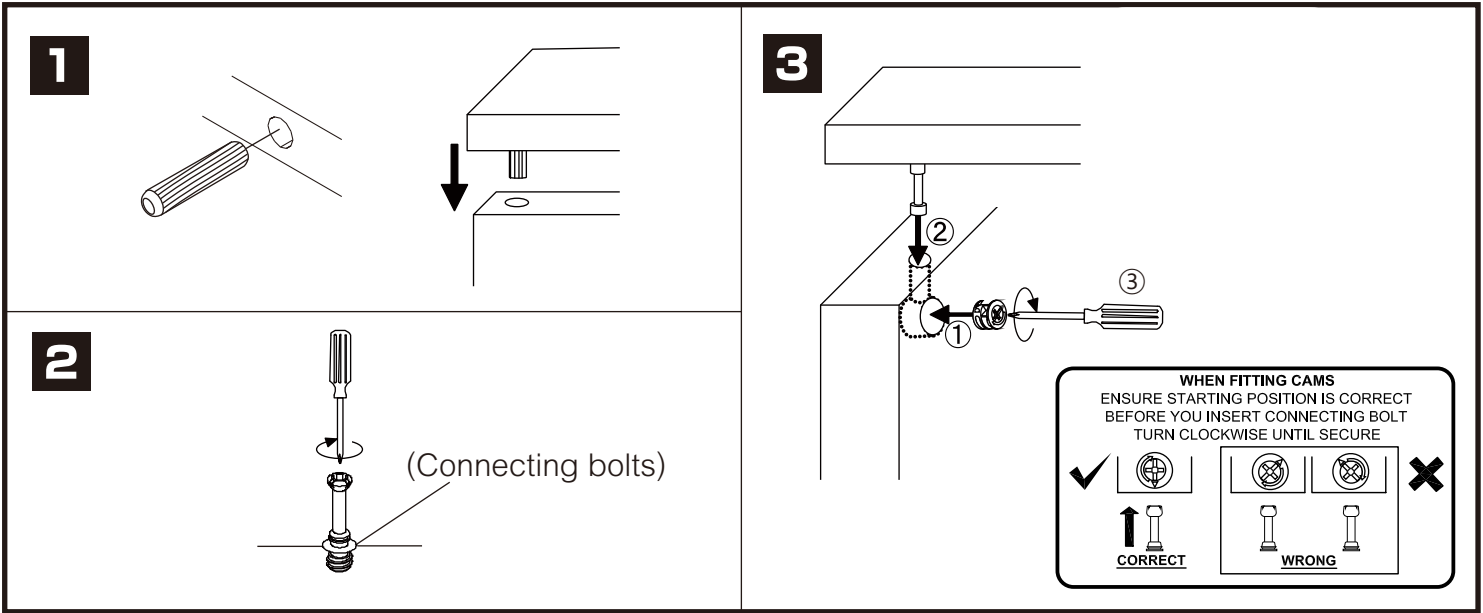

MAGNOLIA/P

BED 5 ft.

CONNECT SYSTEM

M4x30mm.

HARDWARE

-BODY SET

x 37

16mm.