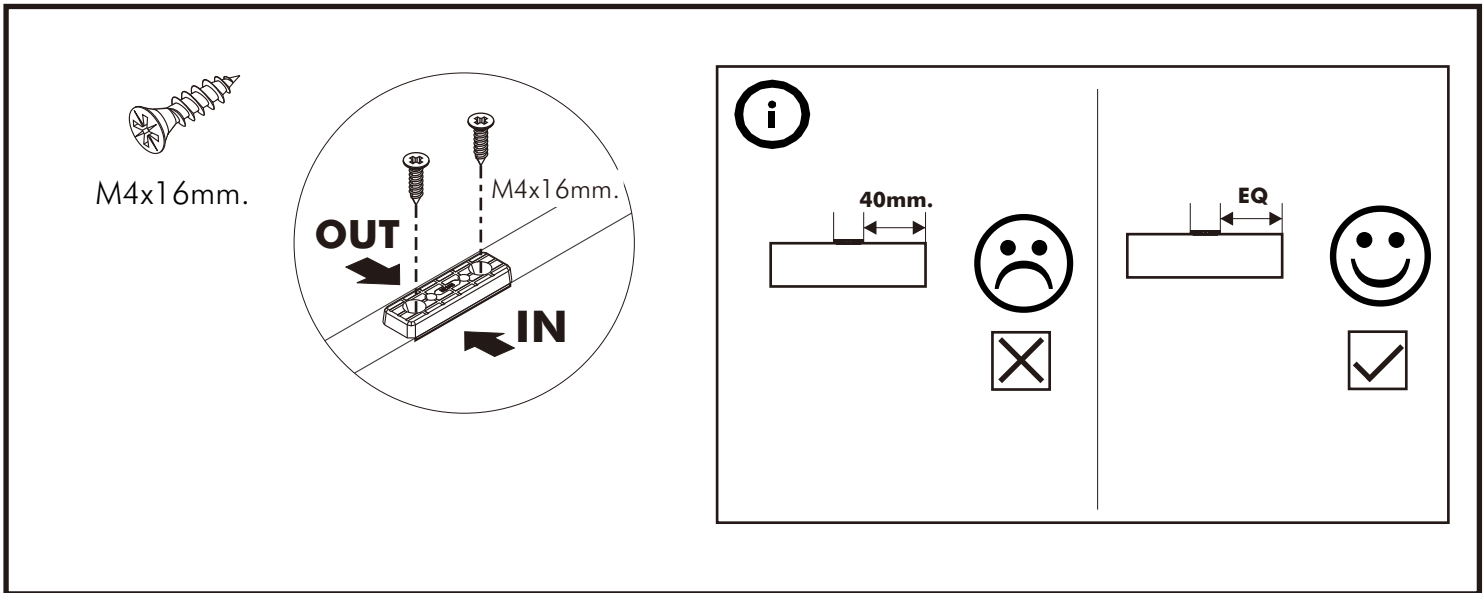

MAGNOLIA/P

BED 5 ft.

CONNECT SYSTEM

M4x30mm.

HARDWARE

-BODY SET

x 37

16mm.

x 37

#8x35

x 39

x 27

x 8

x 2

No.1

x 3

x 11

M4x13mm.

x 30

M4x45mm.

x 11

M4x16mm.

x 3

M4x30mm.