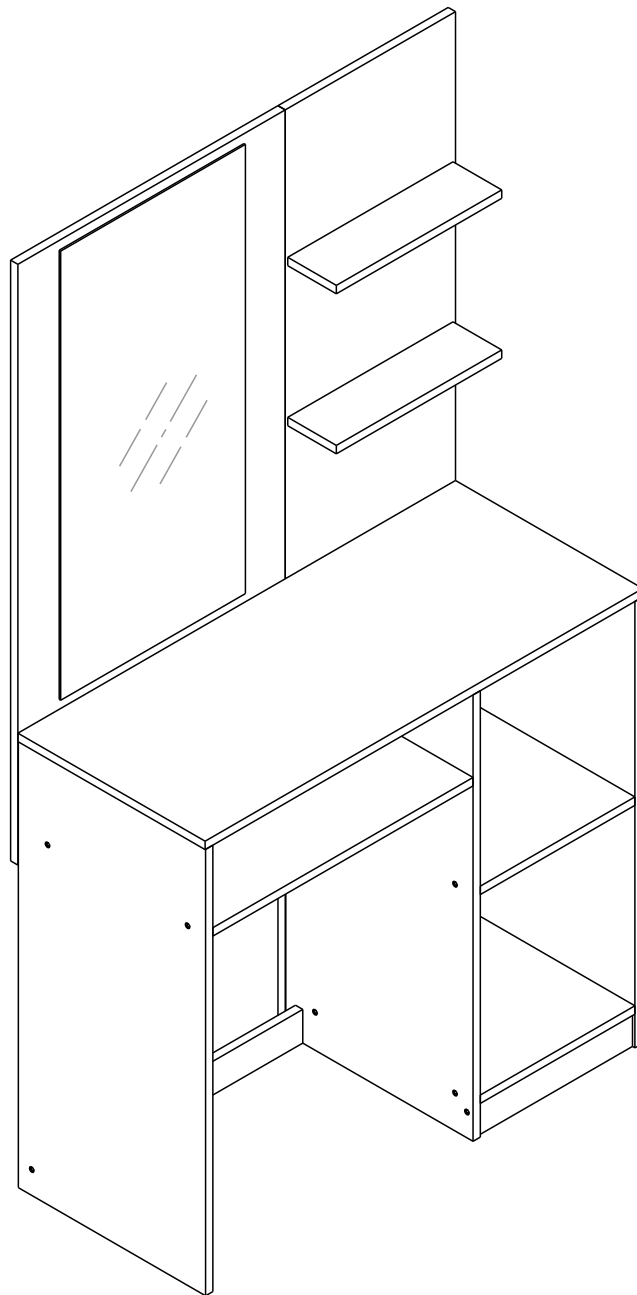

MAGNOLIA/P

Dressing Table 90cm.

CONNECT SYSTEM

1

3

2

(Connecting bolts)

WHEN FITTING CAMS
 ENSURE STARTING POSITION IS CORRECT
 BEFORE YOU INSERT CONNECTING BOLT
 TURN CLOCKWISE UNTIL SECURE

✓				✗
↑				
CORRECT		WRONG		

M4x16mm.

M4x16mm.

i

 <p>40mm.</p>	
	
	

HARDWARE

-BODY SET

x 9