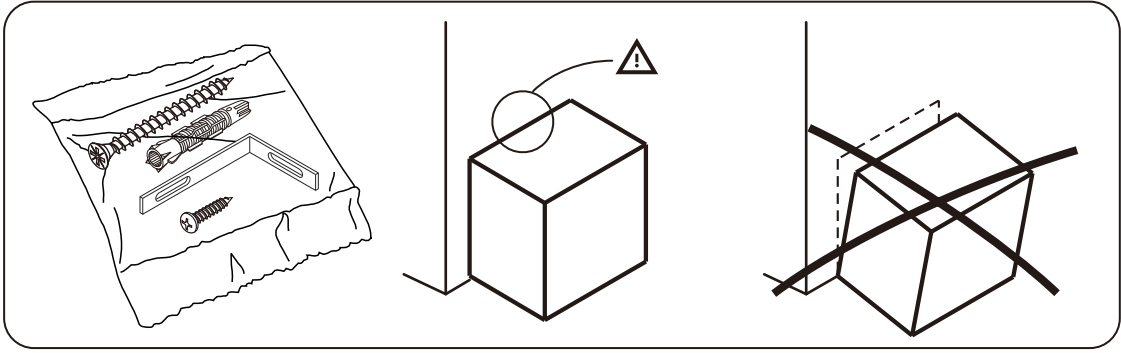

MAGNOLIA/P

Dressing Table 90cm.

CONNECT SYSTEM

1

3

2

(Connecting bolts)

WHEN FITTING CAMS
 ENSURE STARTING POSITION IS CORRECT
 BEFORE YOU INSERT CONNECTING BOLT
 TURN CLOCKWISE UNTIL SECURE

✓				✗
↑				
CORRECT		WRONG		

M4x16mm.

M4x16mm.

i

 <p>40mm.</p>	
	
	

HARDWARE

-BODY SET

x 9

x 9

8x35mm.
x 35

x 12

x 1

Mx4x45mm.

x 34

M4x16mm.

x 24