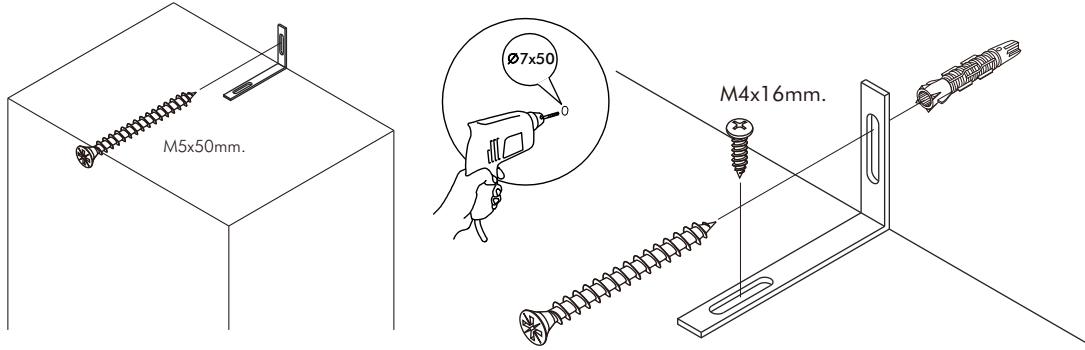

MAGNOLIA/P

Dressing Table 90cm.

CONNECT SYSTEM

1

3

2

(Connecting bolts)

WHEN FITTING CAMS
 ENSURE STARTING POSITION IS CORRECT
 BEFORE YOU INSERT CONNECTING BOLT
 TURN CLOCKWISE UNTIL SECURE

✓				✗
↑				
CORRECT		WRONG		

M4x16mm.

M4x16mm.

i

 <p>40mm.</p>	
	
	

HARDWARE

-BODY SET

x 9

x 9

8x35mm.
x 35

x 12

x 1

Mx4x45mm.

x 34

M4x16mm.

x 24

M4x16mm.

x 1

Mx5x50mm.

x 1

x 1

WALNUT

x 16

PVC BACK