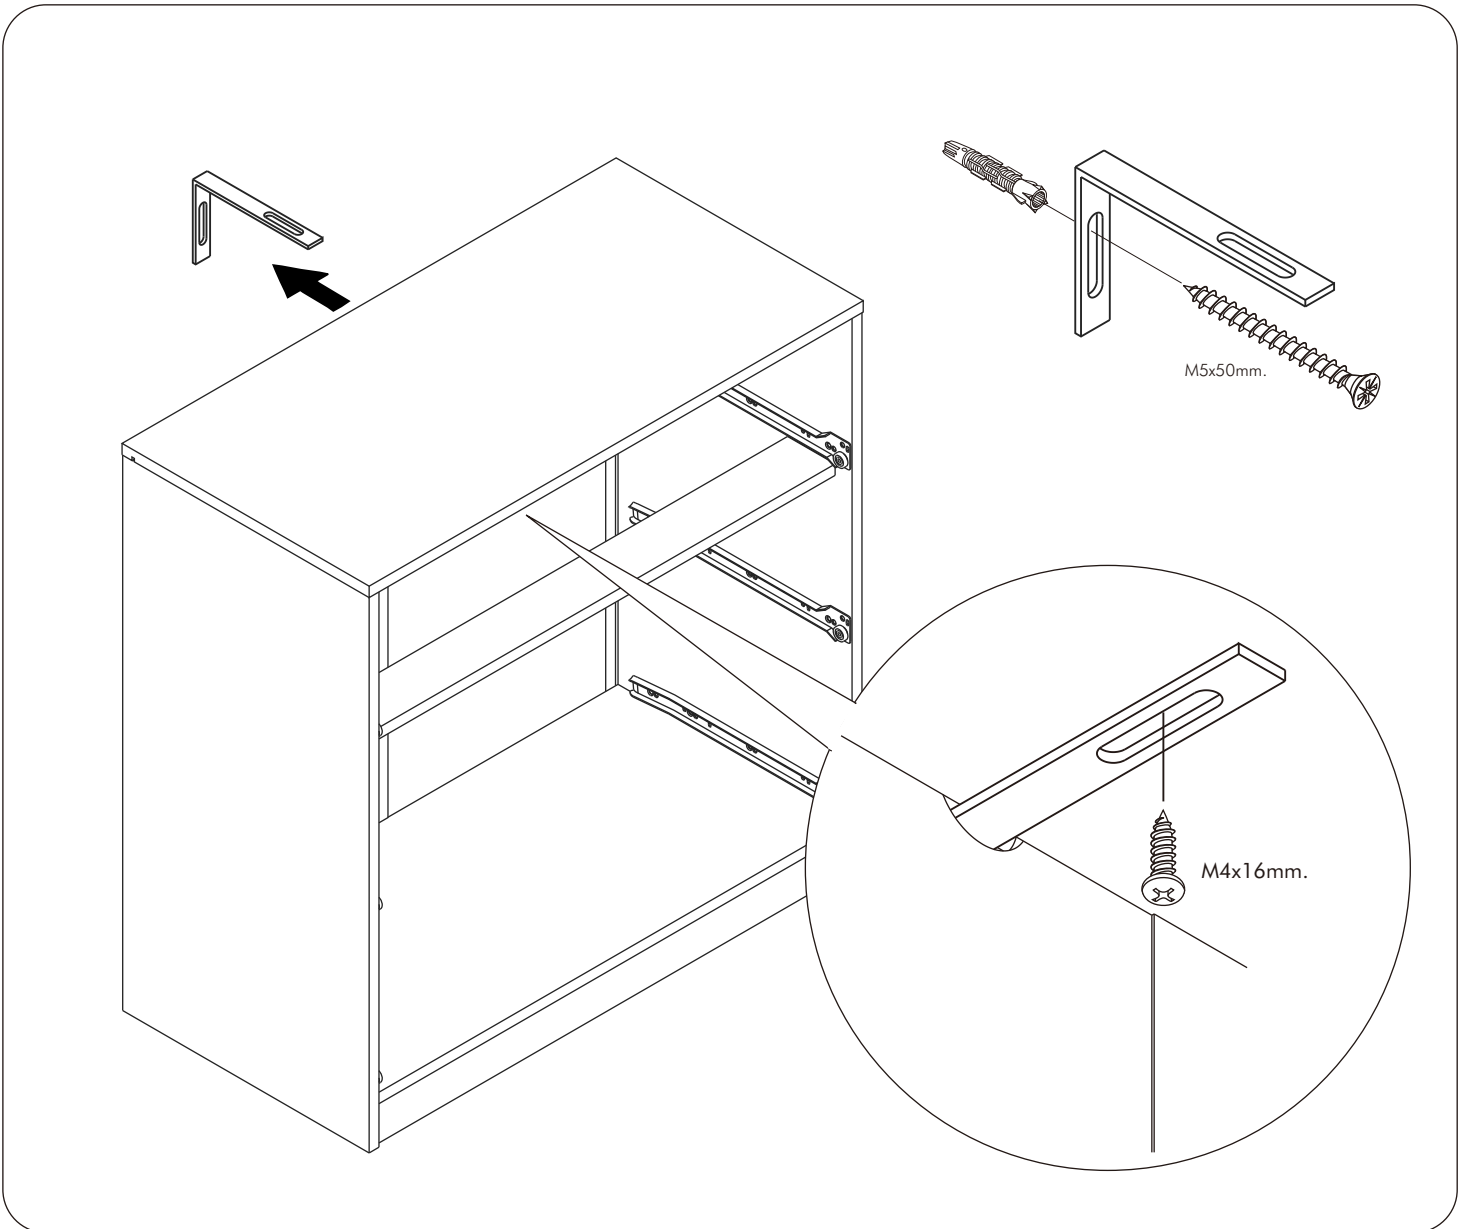

MAGNOLIA/P

Dressing Table 90cm.

CONNECT SYSTEM

1

3

2

(Connecting bolts)

WHEN FITTING CAMS
 ENSURE STARTING POSITION IS CORRECT
 BEFORE YOU INSERT CONNECTING BOLT
 TURN CLOCKWISE UNTIL SECURE

✓				✗
↑				
CORRECT		WRONG		

M4x16mm.

M4x16mm.

i

 <p>40mm.</p>	
	
	

HARDWARE

-BODY SET

x 9

x 9

8x35mm.
x 35

x 12

x 1

Mx4x45mm.

x 34

M4x16mm.

x 24