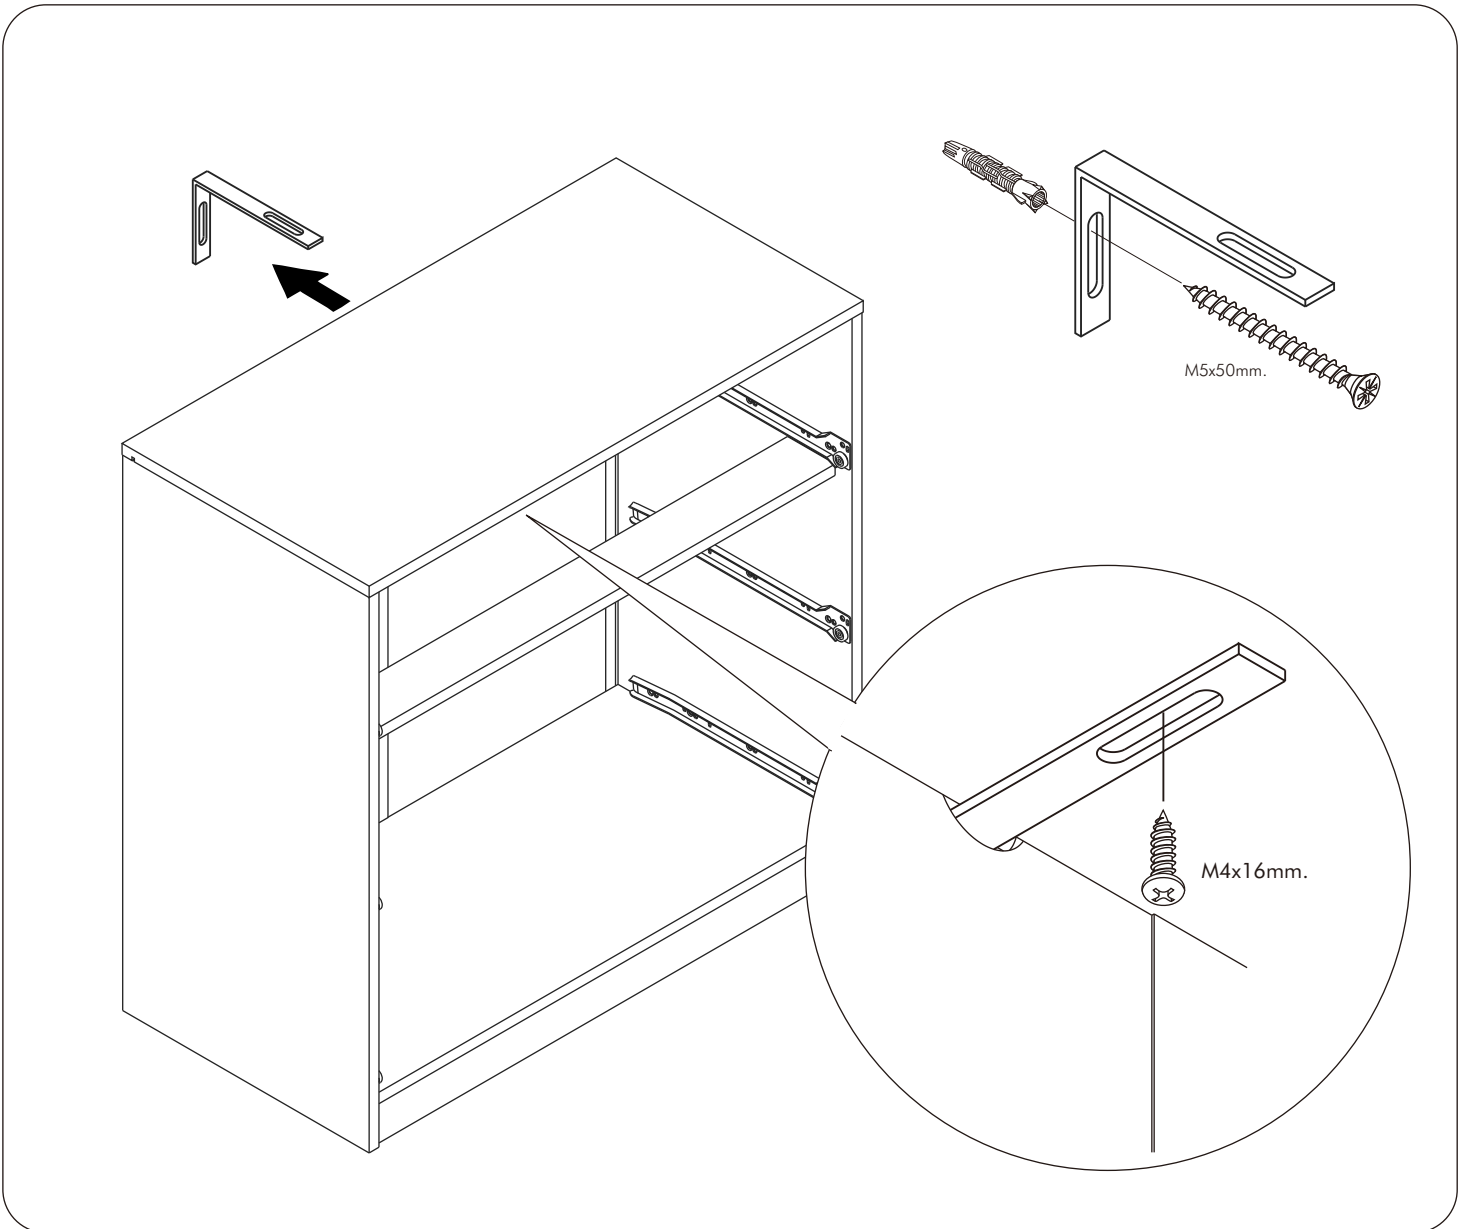

M4x16mm.

M4x16mm.

**OUT**

**IN**

**i**

<p>40mm.</p> <p>☹</p> <p>☒</p>	<p>EQ</p> <p>☺</p> <p>☑</p>
--------------------------------	-----------------------------

**The Standard for identifying which mounted safety fall protection fitting to use** **Note : That children's products must be installed with all anti-falling fittings.**

■ Mounted fall protection fittings

■ Category : Cabinet with open doors

■ Category : Chest of drawers

■ Category : Sliding door cabinet / Open cabinet