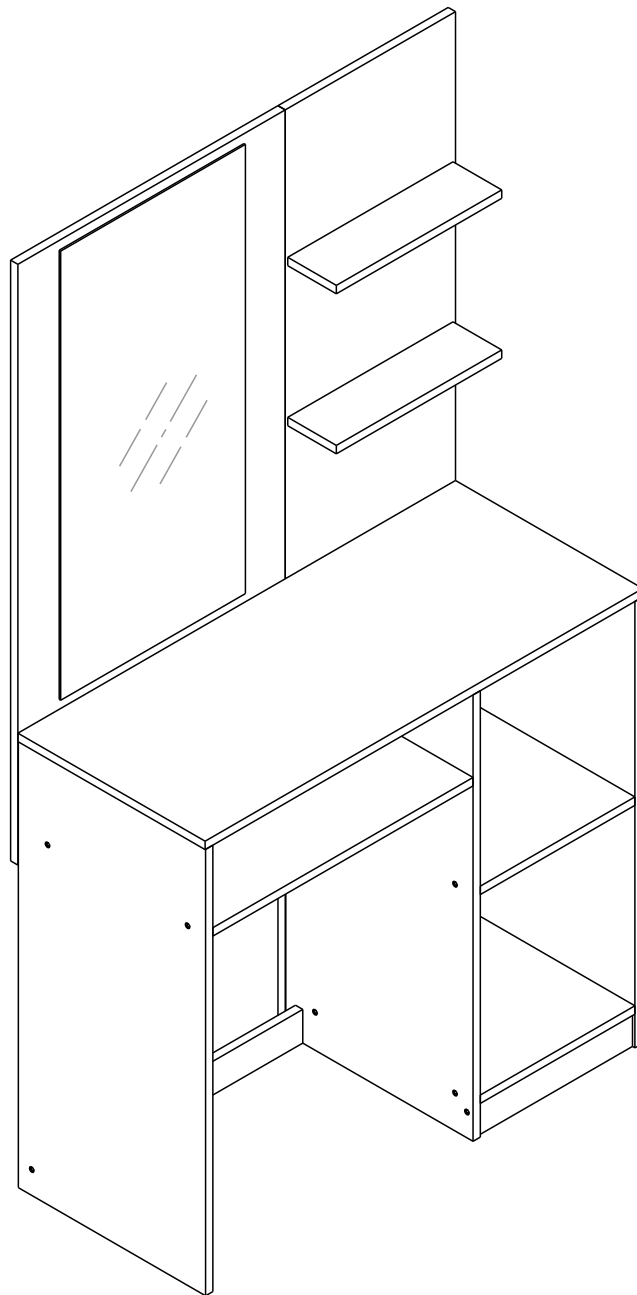

# MAGNOLIA/P

Dressing Table 90cm.

M4x16mm.

M4x16mm.

**OUT**

**IN**

**i**

<p>40mm.</p> <p>☹</p> <p>☒</p>	<p>EQ</p> <p>☺</p> <p>☑</p>
--------------------------------	-----------------------------

**The Standard for identifying which mounted safety fall protection fitting to use** **Note : That children's products must be installed with all anti-falling fittings.**