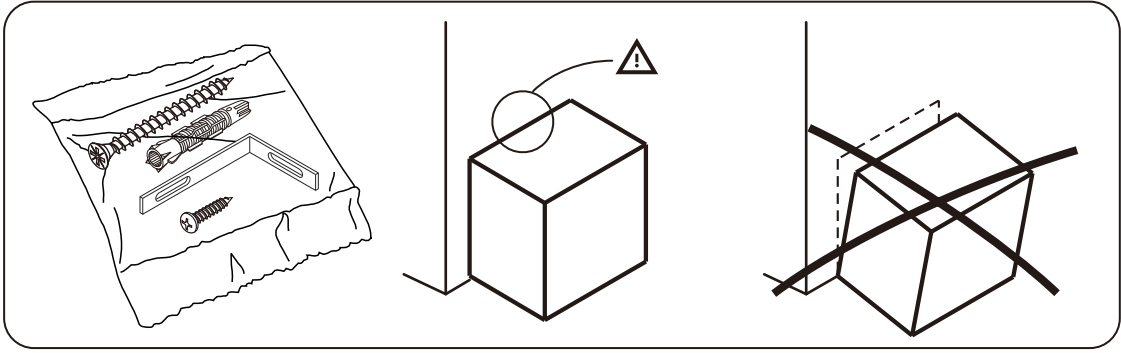

M4x16mm.

M4x16mm.

**OUT**

**IN**

**i**

<p>40mm.</p> <p>☹</p> <p>☒</p>	<p>EQ</p> <p>☺</p> <p>☑</p>
--------------------------------	-----------------------------

**The Standard for identifying which mounted safety fall protection fitting to use** **Note : That children's products must be installed with all anti-falling fittings.**