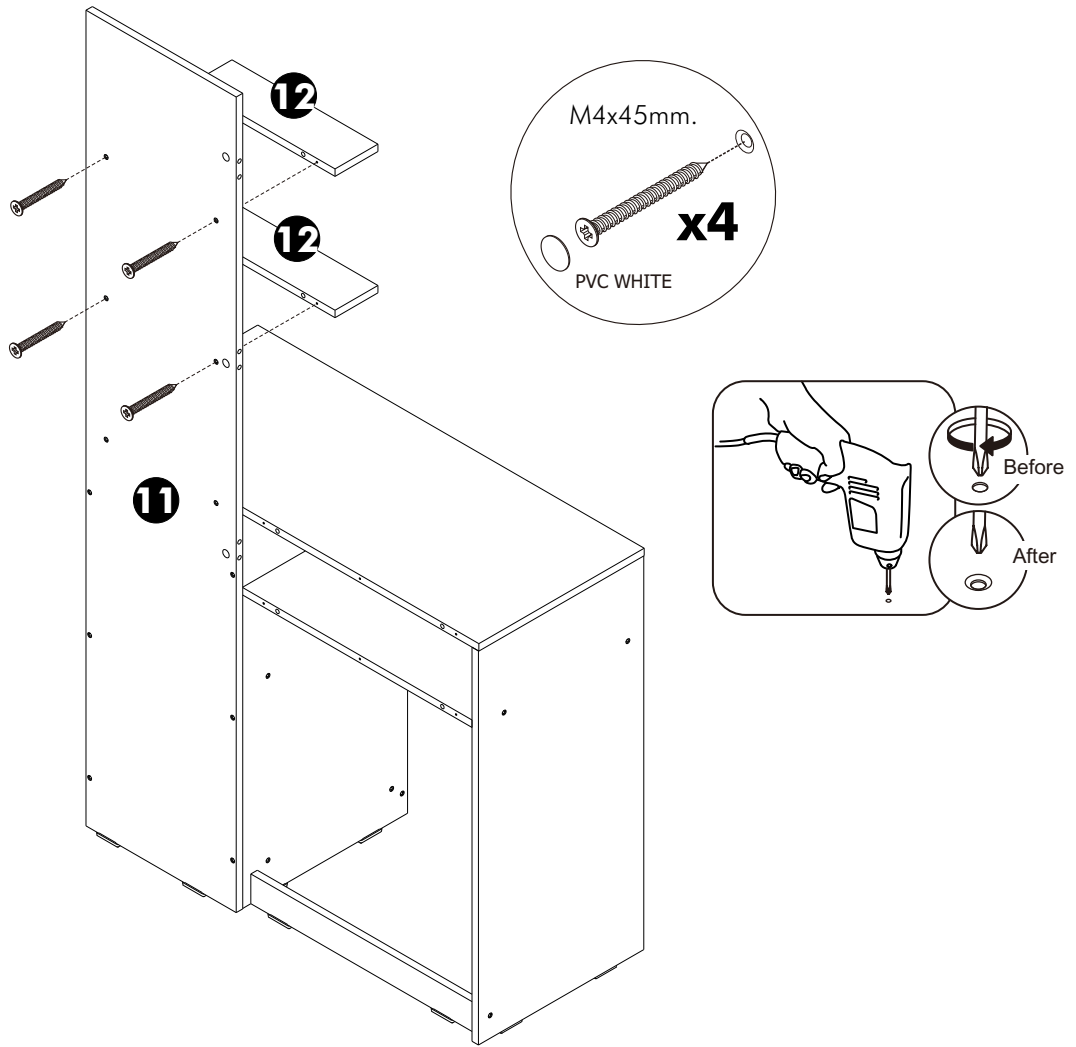

M4x16mm.

M4x16mm.

**OUT**

**IN**

**i**

<p>40mm.</p> <p>☹</p> <p>☒</p>	<p>EQ</p> <p>☺</p> <p>☑</p>
--------------------------------	-----------------------------

**The Standard for identifying which mounted safety fall protection fitting to use** **Note : That children's products must be installed with all anti-falling fittings.**

## 2.

**3.**

**4.**

5.

6.