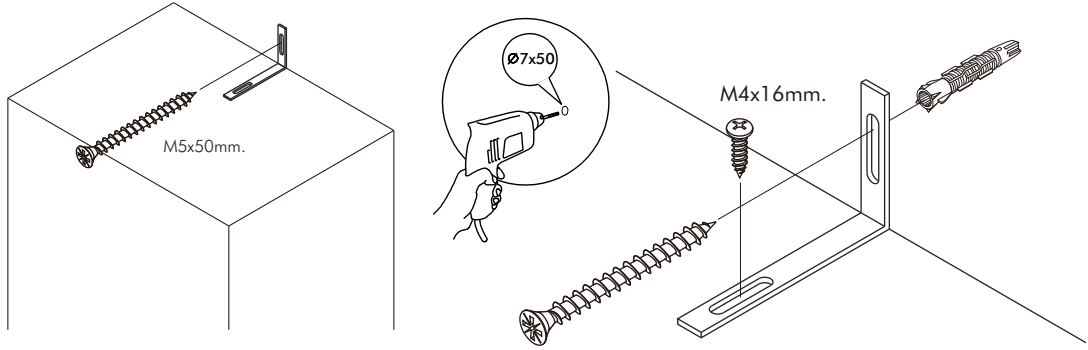

# CONNECT SYSTEM

**1**

**3**

**2**

(Connecting bolts)

**WHEN FITTING CAMS**  
 ENSURE STARTING POSITION IS CORRECT  
 BEFORE YOU INSERT CONNECTING BOLT  
 TURN CLOCKWISE UNTIL SECURE

✓				✗
↑				
<b>CORRECT</b>		<b>WRONG</b>		

M4x16mm.

M4x16mm.

**OUT**

**IN**

**i**

<p>40mm.</p> <p>☹</p> <p>☒</p>	<p>EQ</p> <p>☺</p> <p>☑</p>
--------------------------------	-----------------------------

**The Standard for identifying which mounted safety fall protection fitting to use** **Note : That children's products must be installed with all anti-falling fittings.**

## -BODY SET

**x 9**

**x 9**

8x35mm.  
**x 35**

**x 12**

**x 1**

Mx4x45mm.  
**x 34**

M4x16mm.  
**x 24**