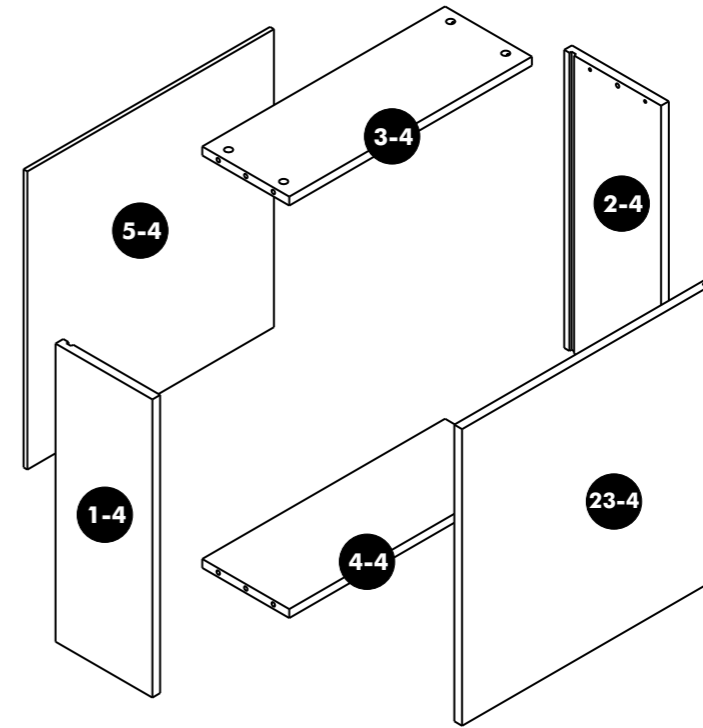

Assembly
CW60L-4