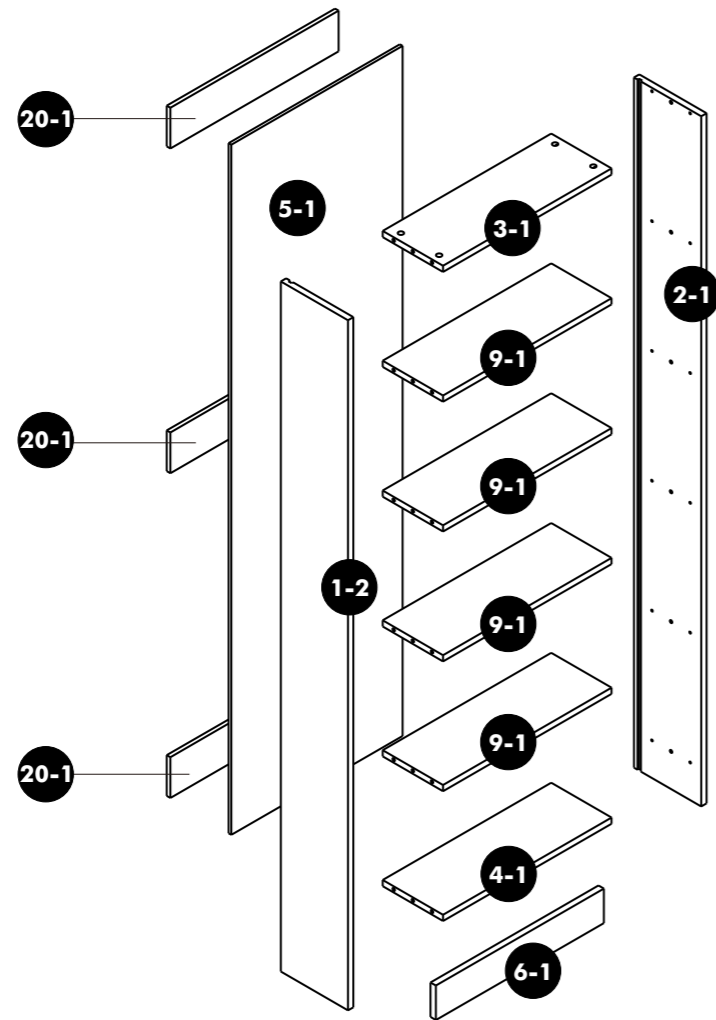

BB WARDROBE LIVING ROOM TYPE L-2

BB RESIDENCE

Assembly
DF210-0
DF90-7

Assembly
DFCL2000-9
DFCL700-8

Assembly
WDO60-1

Assembly
WBLR110-2

Assembly
WBO80-3

Assembly
CW100LRMI-5

Assembly
CW60L-4

Assembly
WB80LR-6