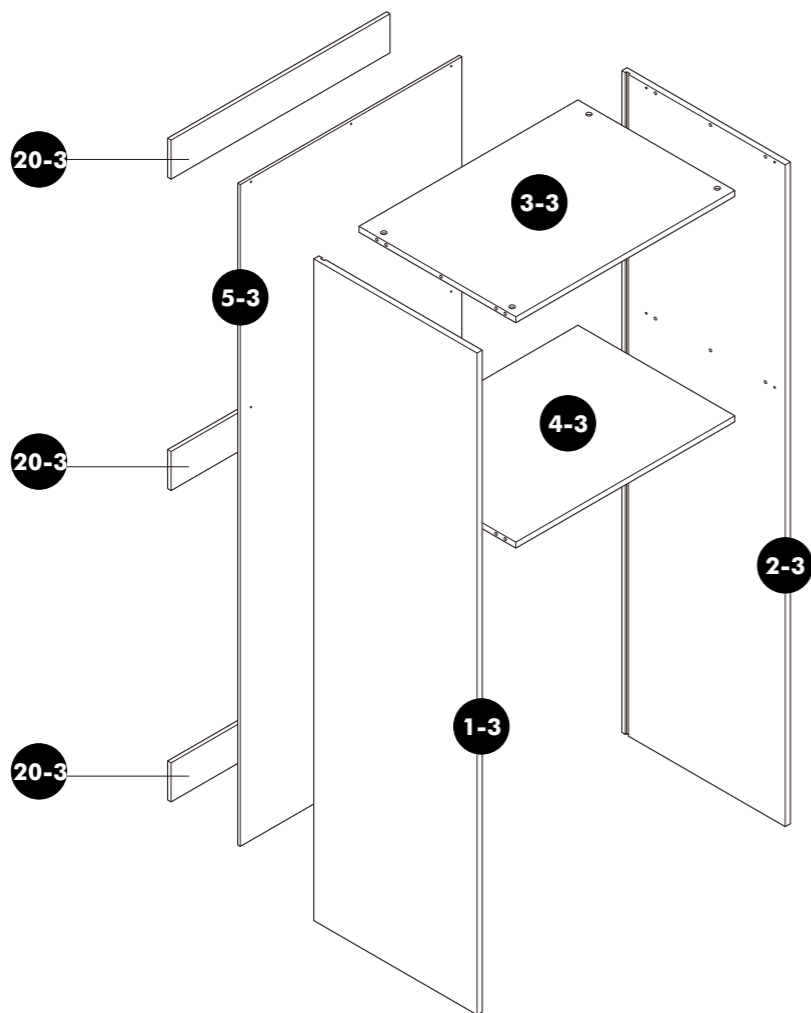

BB WARDROBE LIVING ROOM TYPE L-2

BB RESIDENCE

Assembly
DF210-0
DF90-7

Assembly
DFCL2000-9
DFCL700-8

Assembly
WDO60-1

Assembly
WBLR110-2

Assembly
WBO80-3

Assembly
CW100LRMI-5

Assembly
CW60L-4

Assembly
WB80LR-6