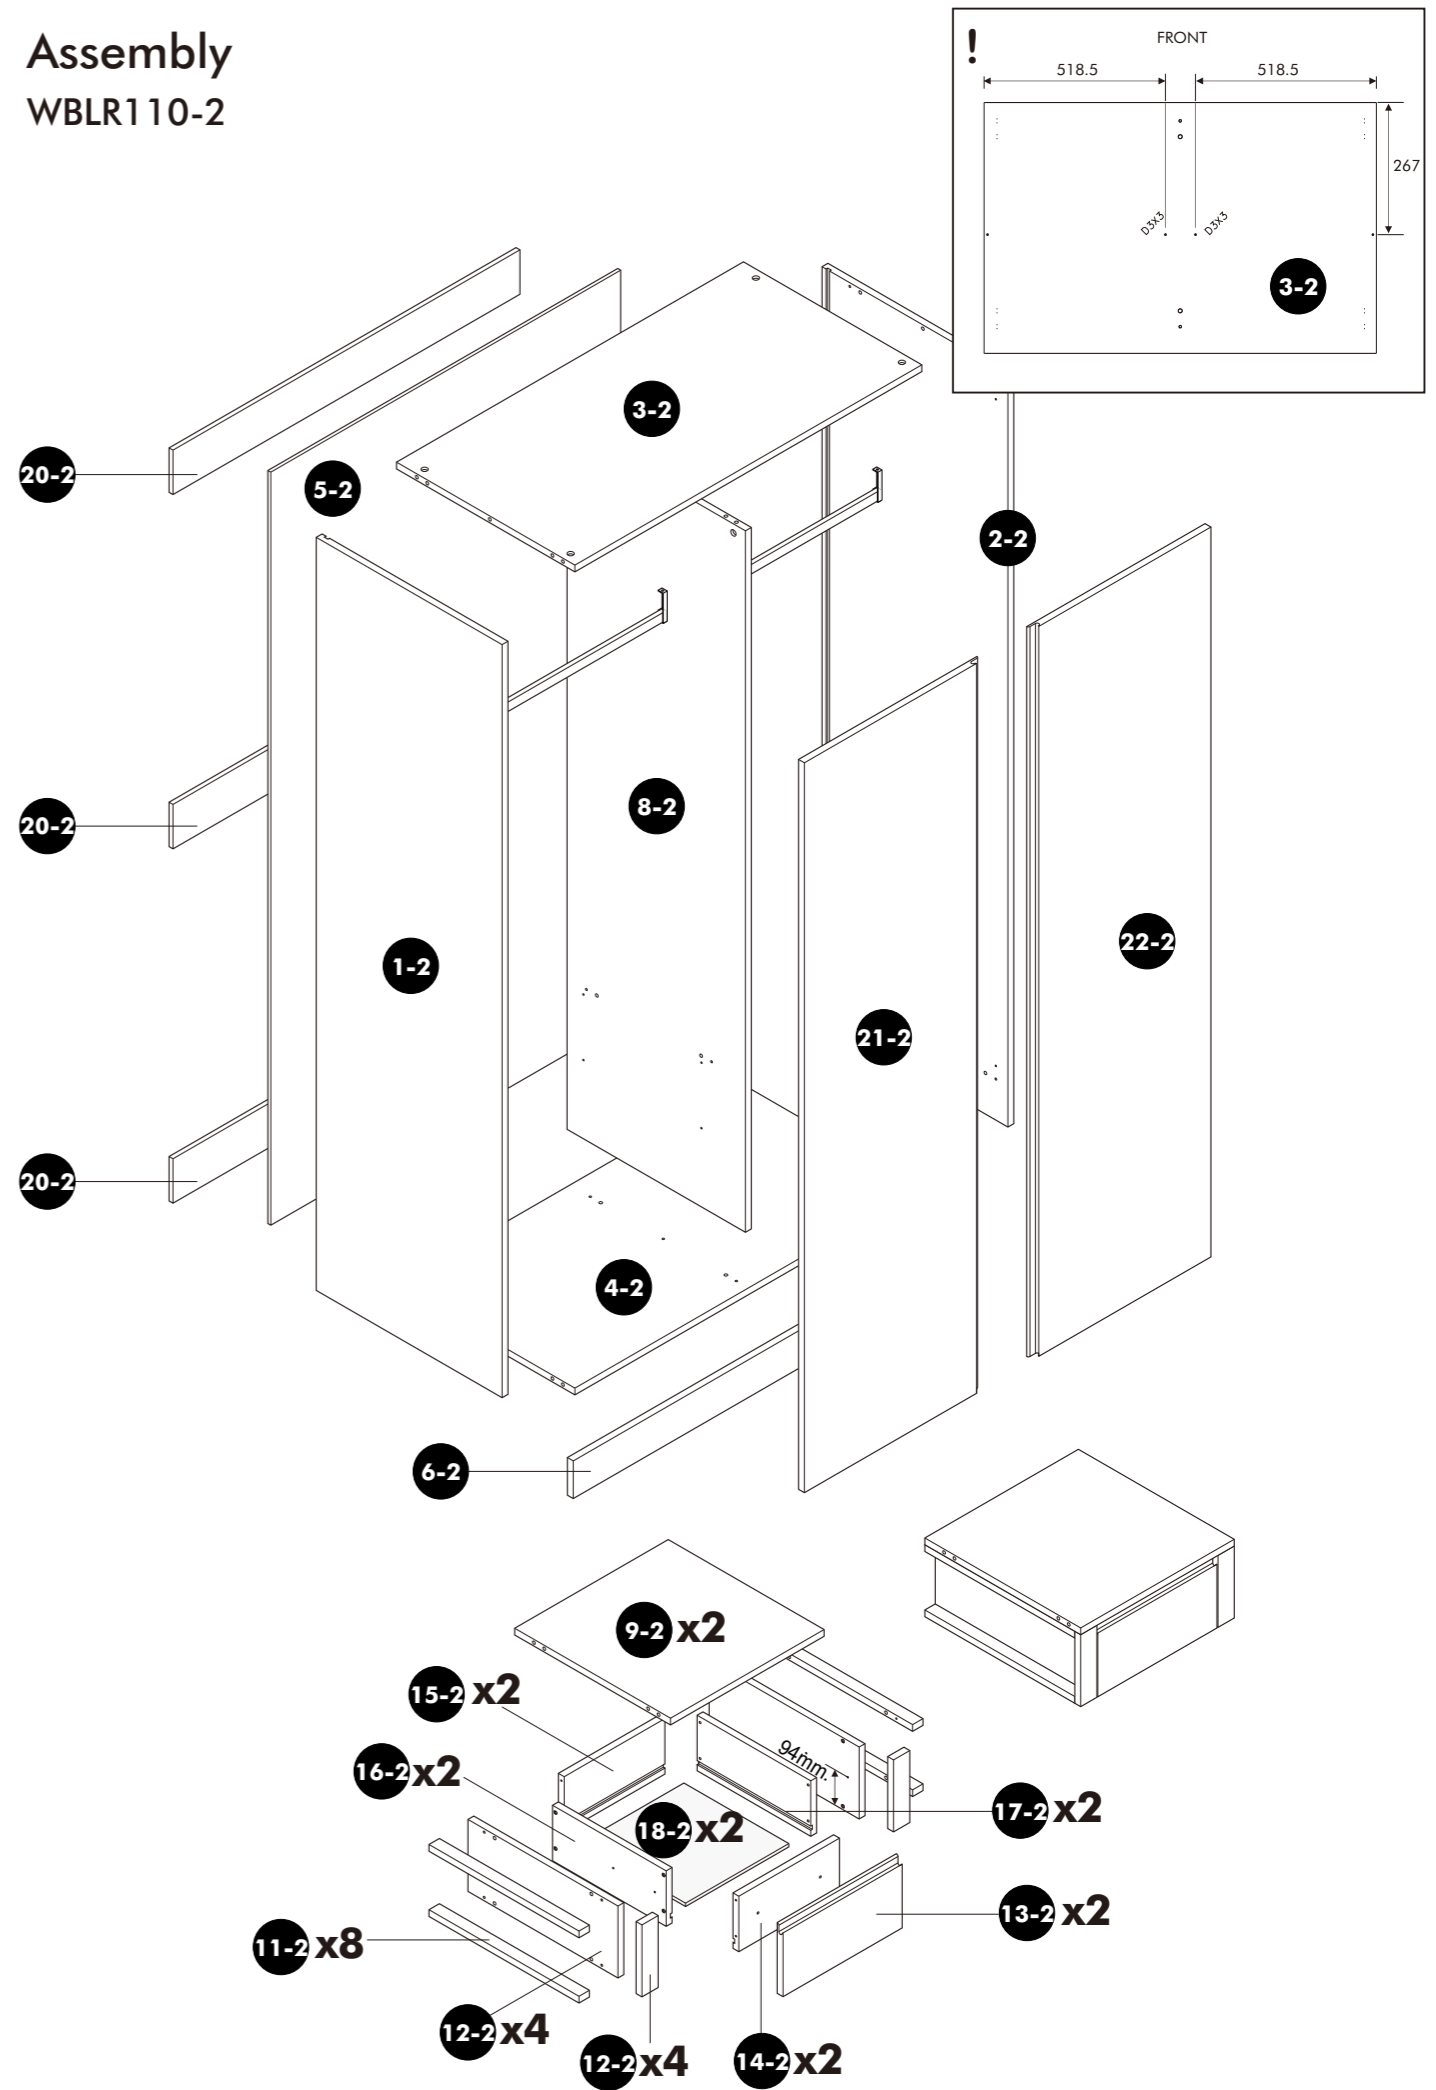

BB WARDROBE LIVING ROOM TYPE L-2

BB RESIDENCE

Assembly
DF210-0
DF90-7

Assembly
DFCL2000-9
DFCL700-8

Assembly
WDO60-1

Assembly
WBLR110-2

Assembly
WBO80-3

Assembly
CW100LRMI-5

Assembly
CW60L-4

Assembly
WB80LR-6