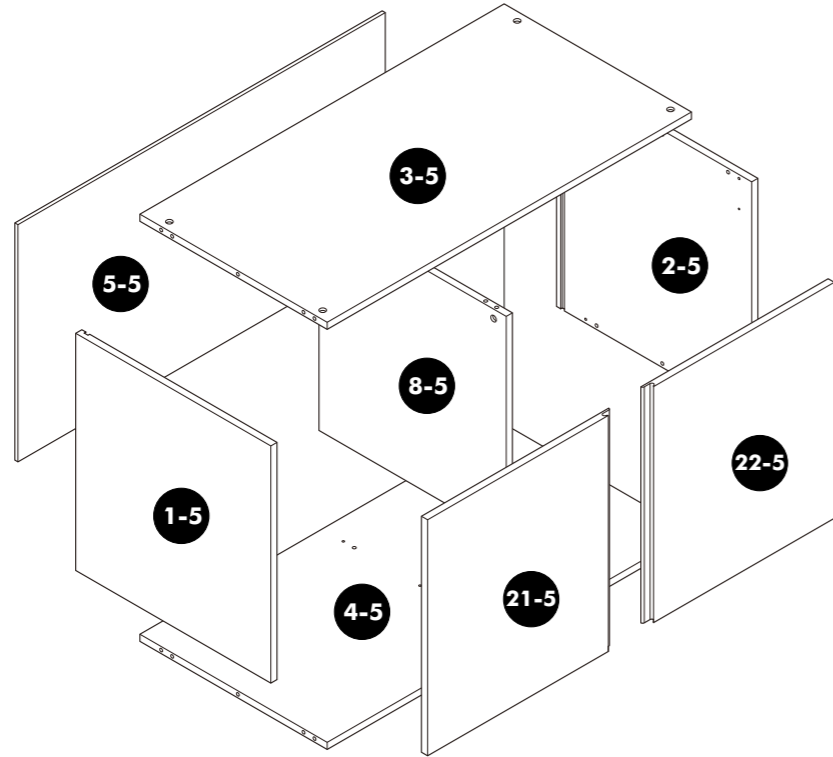

BB WARDROBE LIVING ROOM TYPE L-2

BB RESIDENCE

Assembly
DF210-0
DF90-7

Assembly
DFCL2000-9
DFCL700-8

Assembly
WDO60-1

Assembly
WBLR110-2

Assembly
WBO80-3

Assembly
CW100LRMI-5

Assembly
CW60L-4

Assembly
WB80LR-6