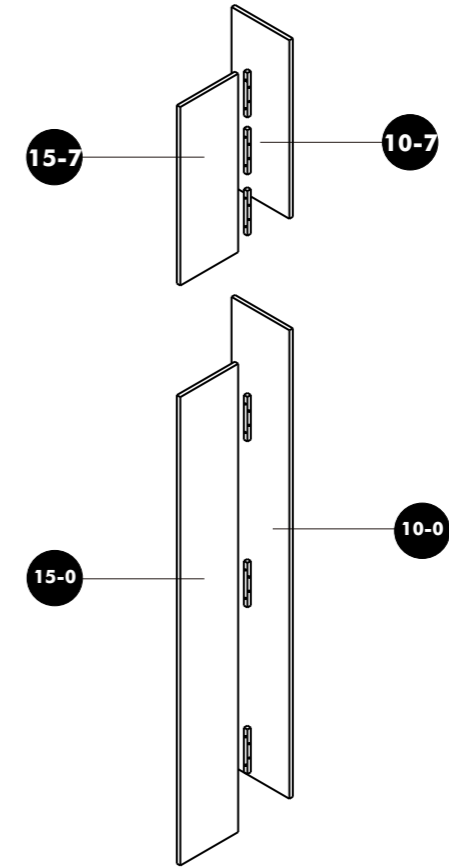

BB WARDROBE LIVING ROOM TYPE L-2

BB RESIDENCE

Assembly
DF210-0
DF90-7

Assembly
DFCL2000-9
DFCL700-8

Assembly
WDO60-1

Assembly
WBLR110-2

Assembly
WBO80-3

Assembly
CW100LRMI-5

Assembly
CW60L-4

Assembly
WB80LR-6