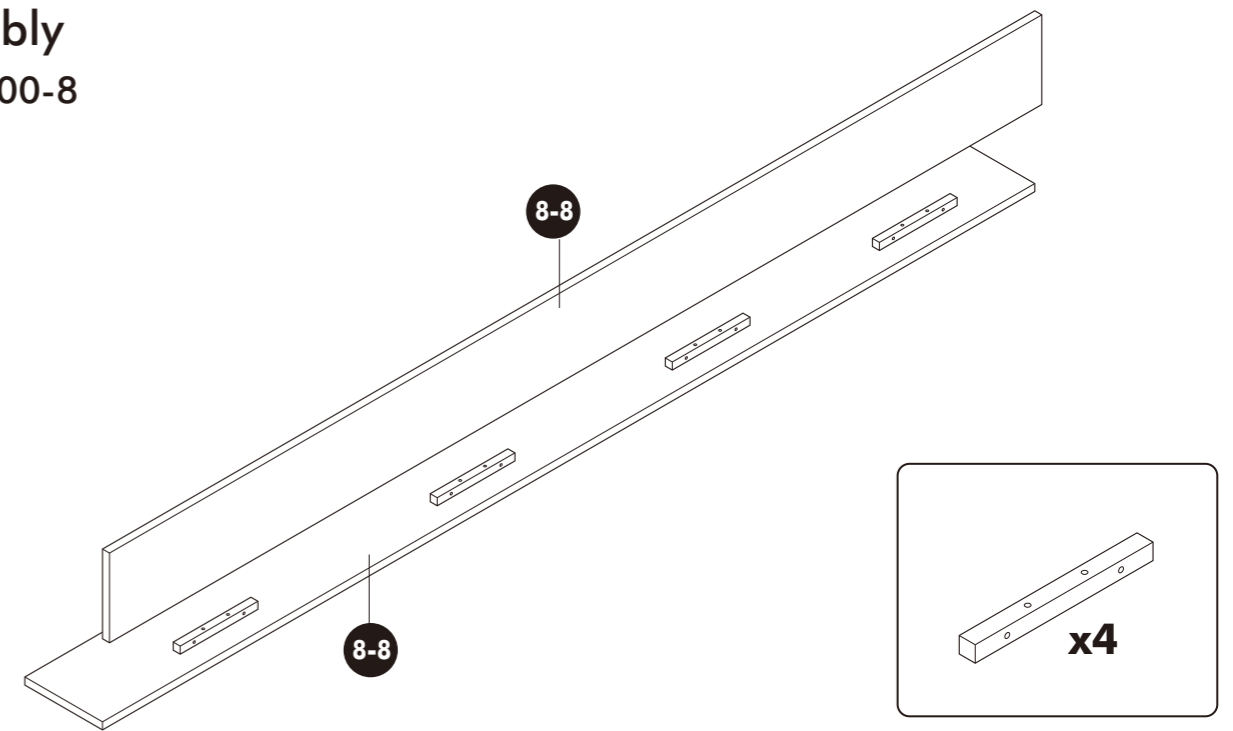

Assembly
DFCL2000-8