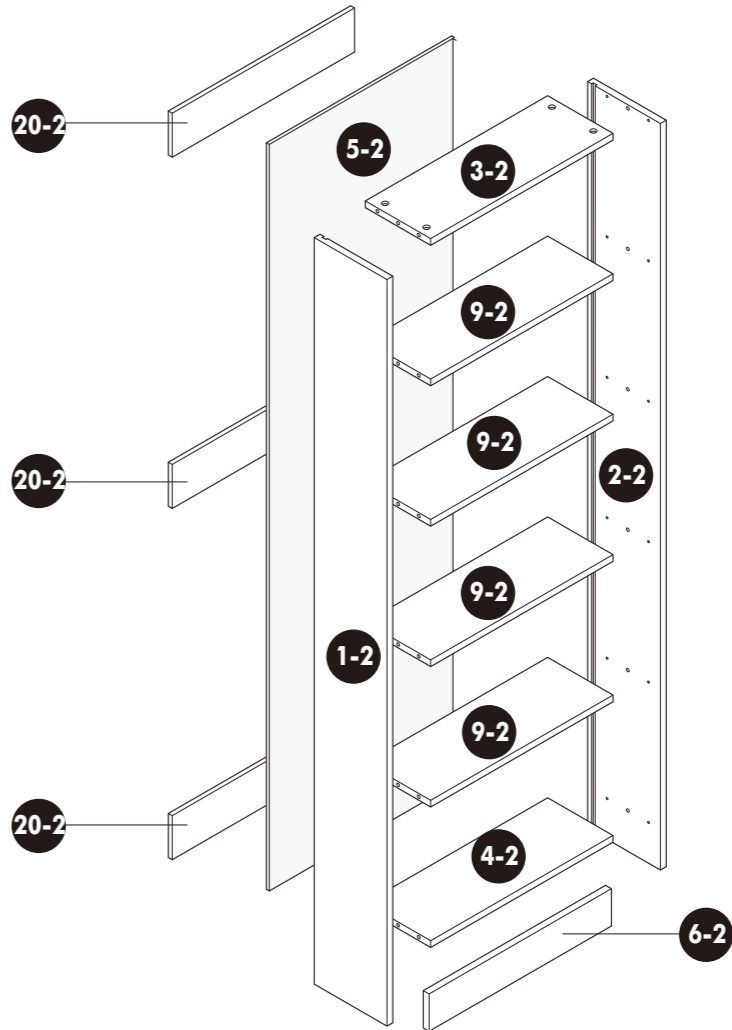

Wardrobe Living Room Type L-1

BB RESIDENCE

Assembly DF210-0

Assembly WDO60-1

Assembly
WBLR110-2

Assembly
WBO80-3

Assembly
CW60R-4

Assembly
CW110LRMI-5

Assembly
DF80-7

Assembly
CW80LR-6

Assembly
DFCL2000-8

Assembly
DFCL700-9