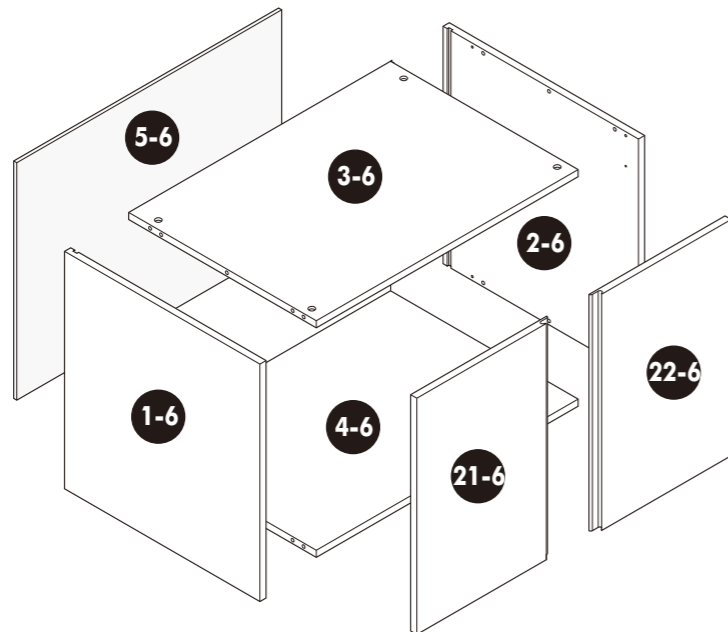

Assembly
CW80LR-6