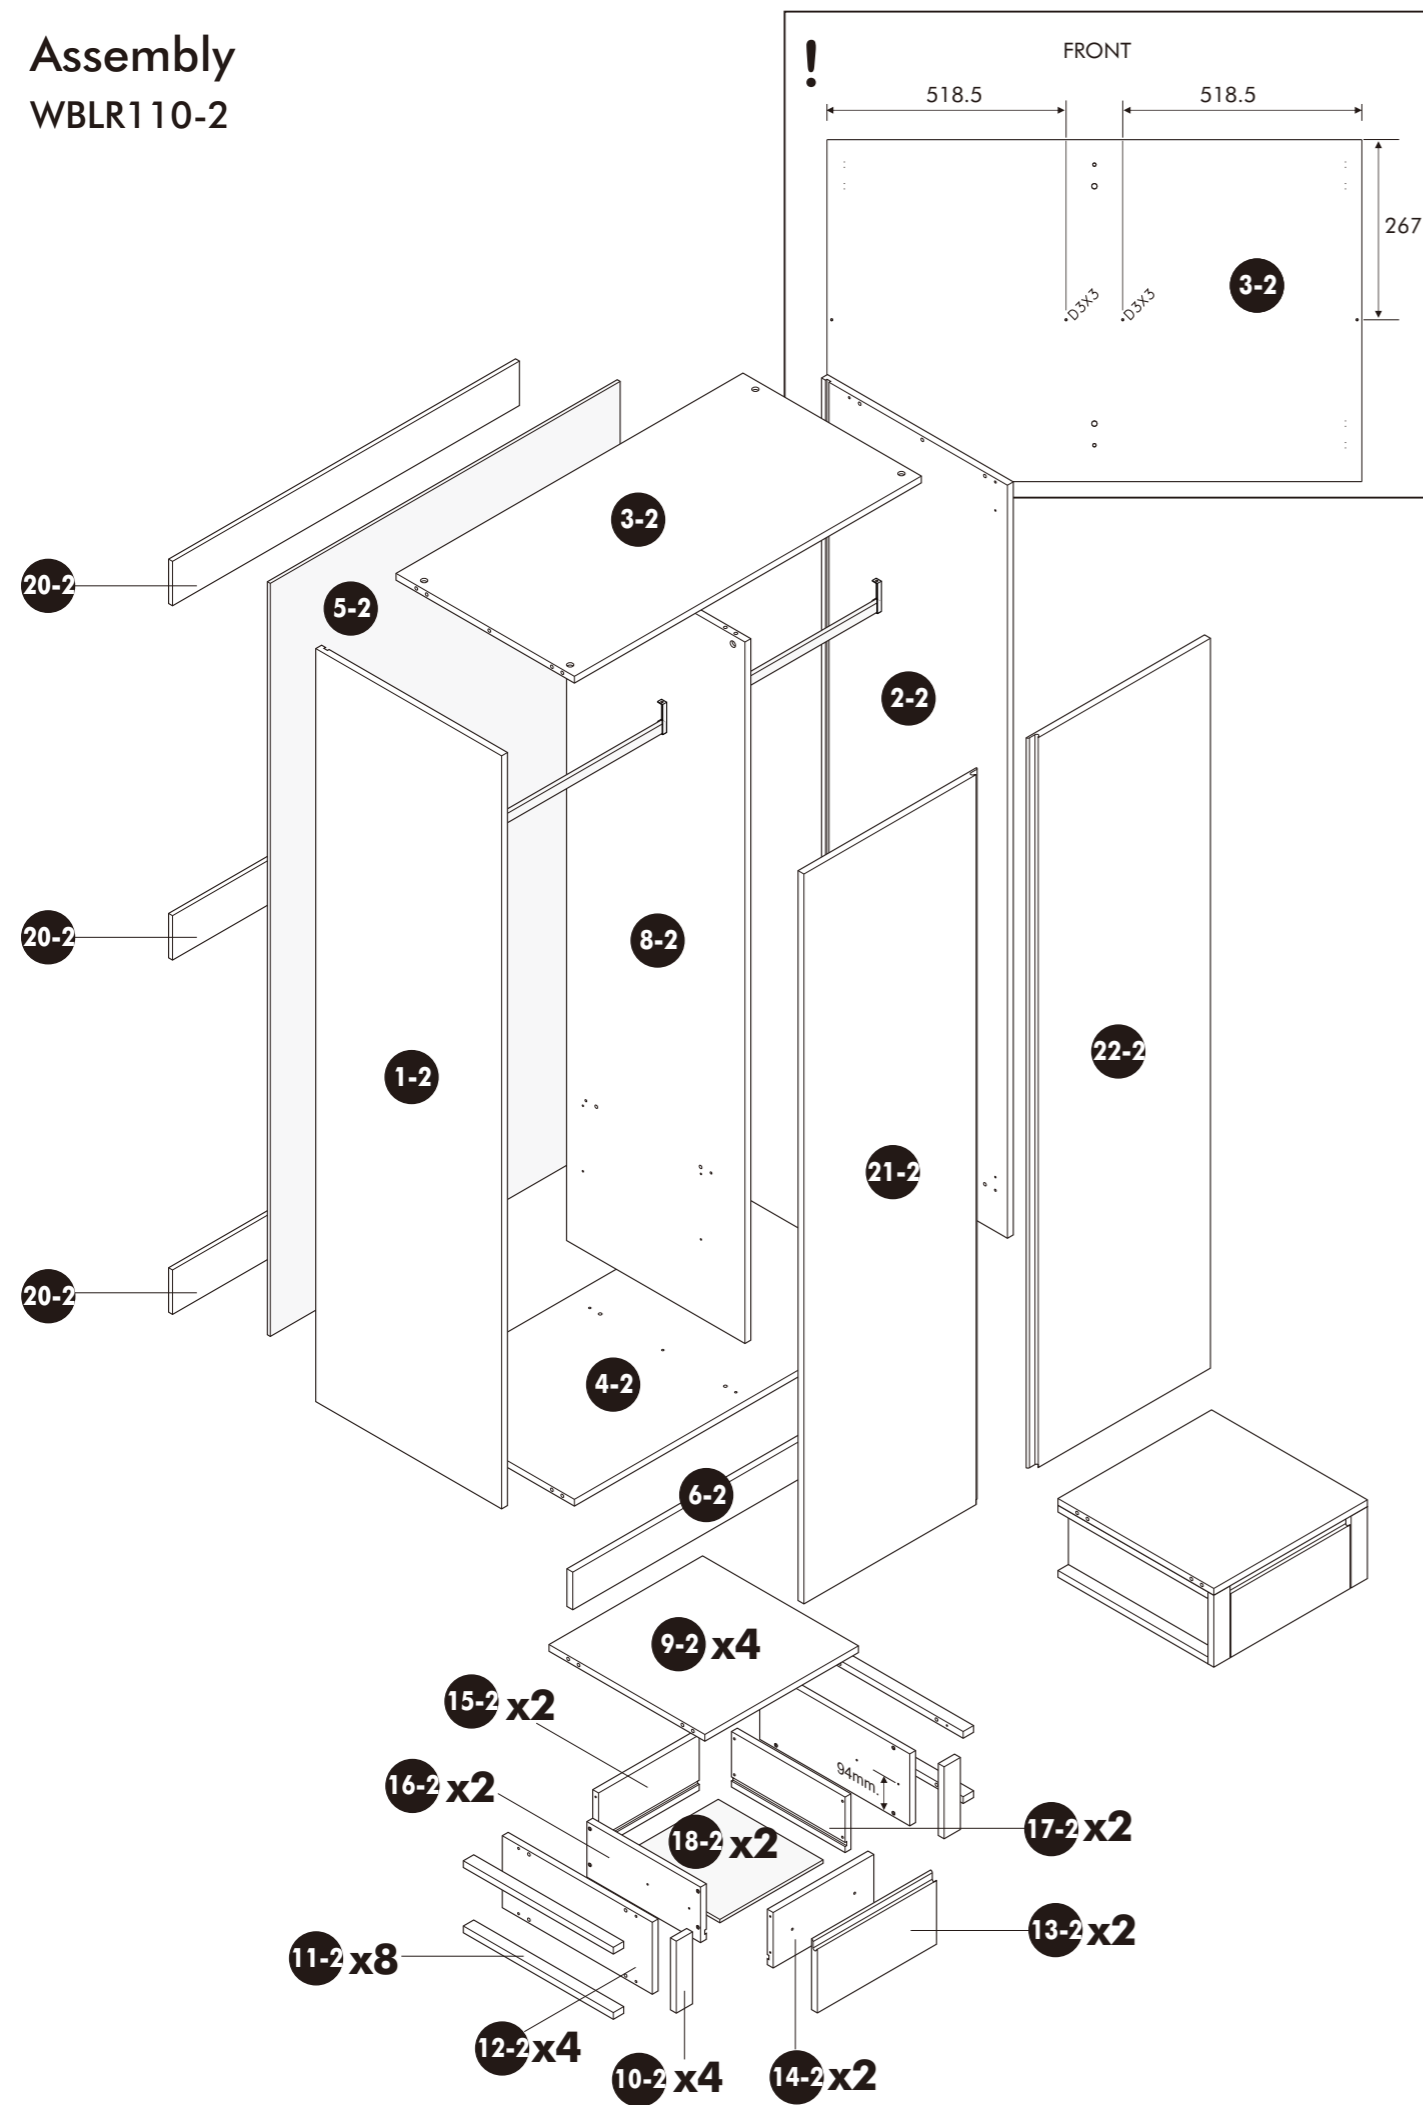

Wardrobe Living Room Type L-1

BB RESIDENCE

Assembly DF210-0

Assembly WDO60-1

Assembly
WBLR110-2

Assembly
WBO80-3

Assembly
CW60R-4

Assembly
CW110LRMI-5

Assembly
DF80-7

Assembly
CW80LR-6

Assembly
DFCL2000-8

Assembly
DFCL700-9