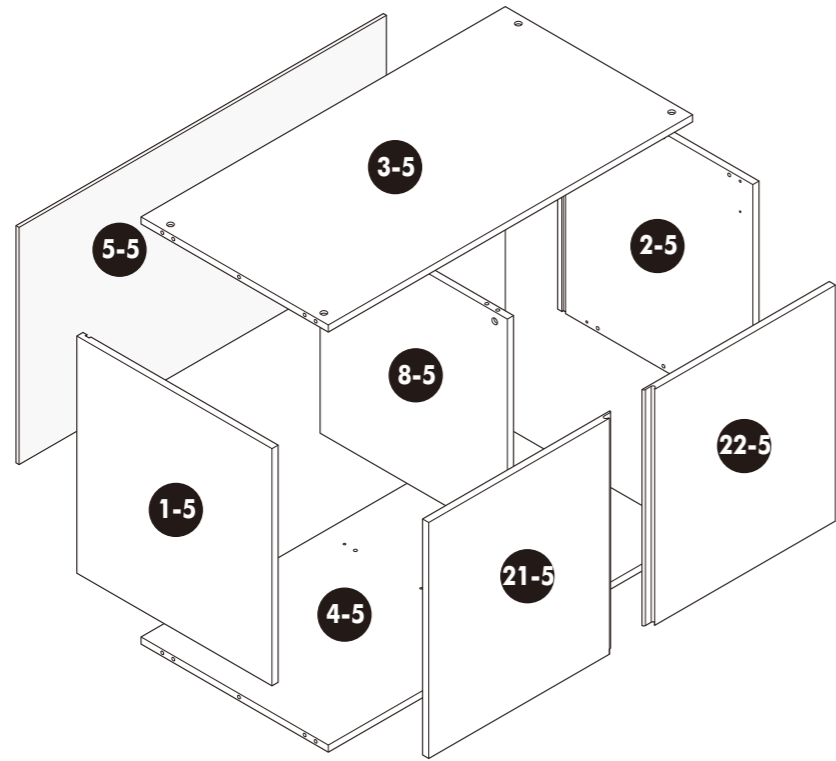

Wardrobe Living Room Type L-1

BB RESIDENCE

Assembly DF210-0

Assembly WDO60-1

Assembly
WBLR110-2

Assembly
WBO80-3

Assembly
CW60R-4

Assembly
CW110LRMI-5