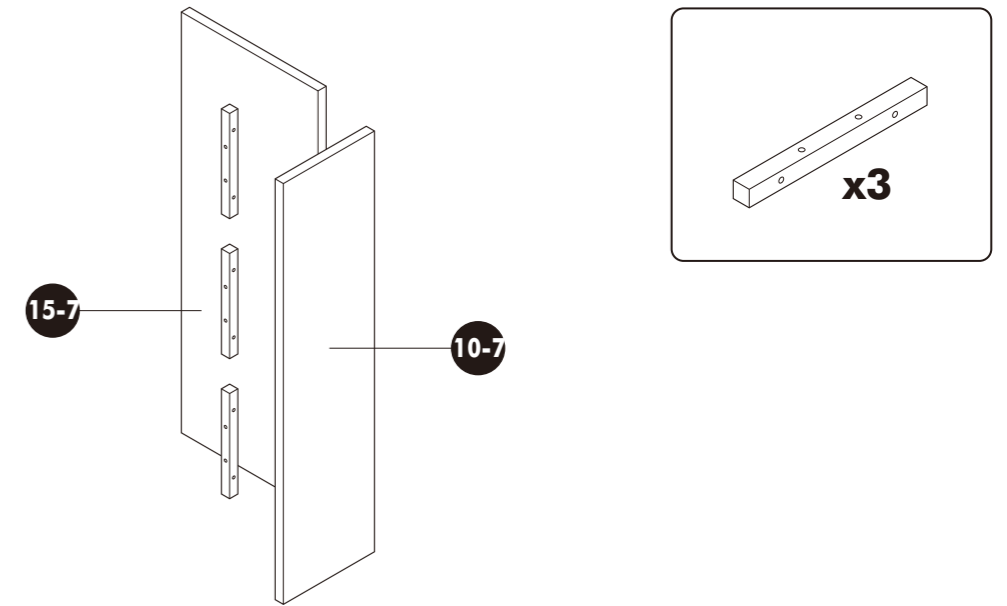

Assembly
DF80-7