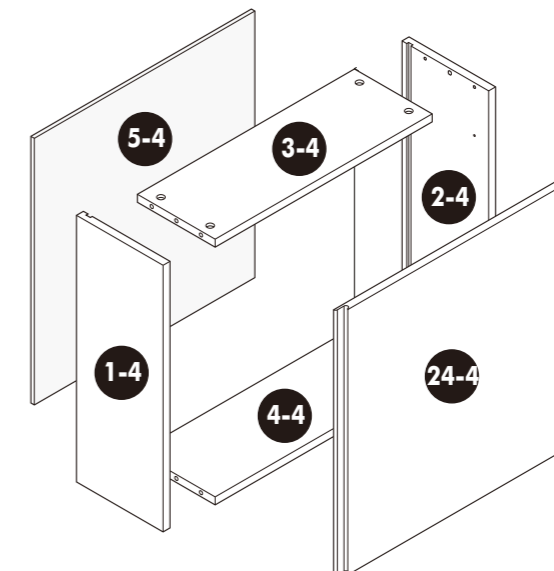

Wardrobe Living Room Type L-1

BB RESIDENCE

Assembly DF210-0

Assembly WDO60-1

Assembly
WBLR110-2

Assembly
WBO80-3

Assembly
CW60R-4

Assembly
CW110LRMI-5