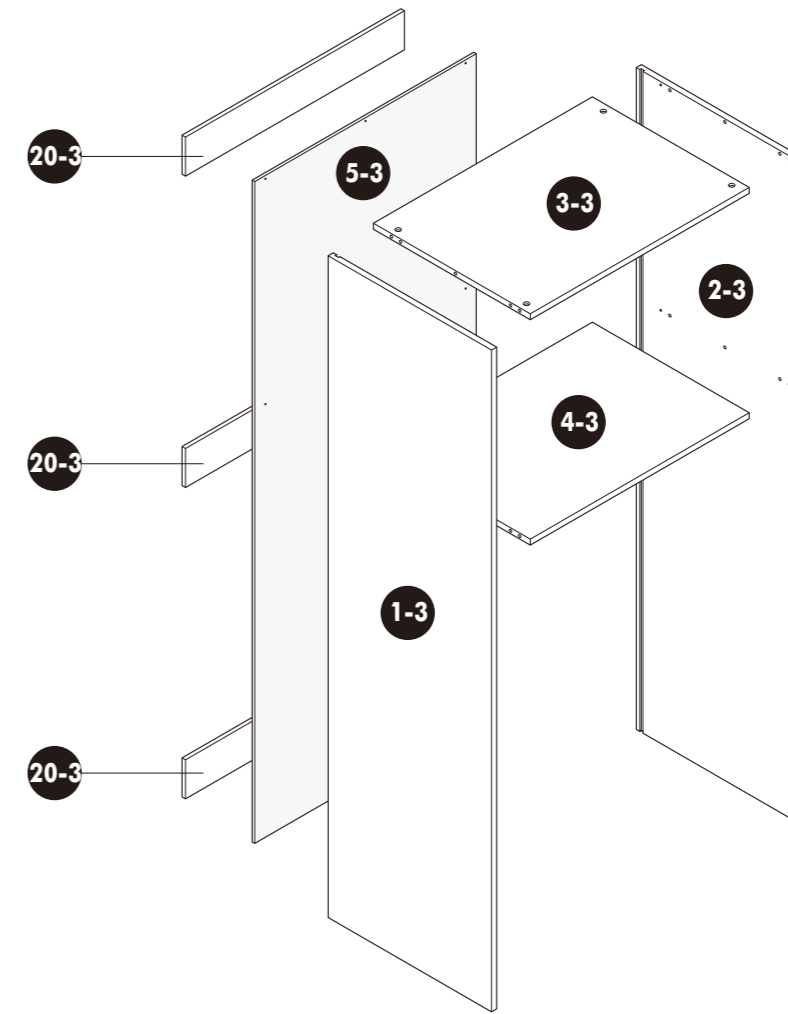

Wardrobe Living Room Type L-1

BB RESIDENCE

Assembly DF210-0

Assembly WDO60-1

Assembly
WBLR110-2

Assembly
WBO80-3

Assembly
CW60R-4

Assembly
CW110LRMI-5