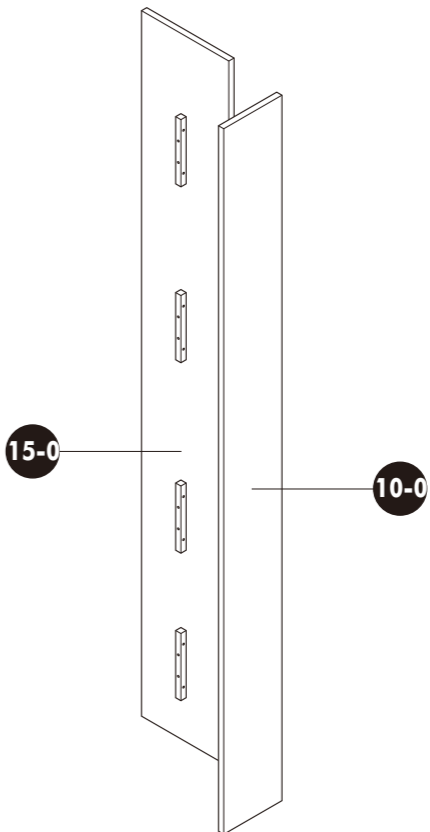

Wardrobe Living Room Type L-1

BB RESIDENCE

Assembly DF210-0

Assembly WDO60-1

Assembly
WBLR110-2

Assembly
WBO80-3

Assembly
CW60R-4

Assembly
CW110LRMI-5