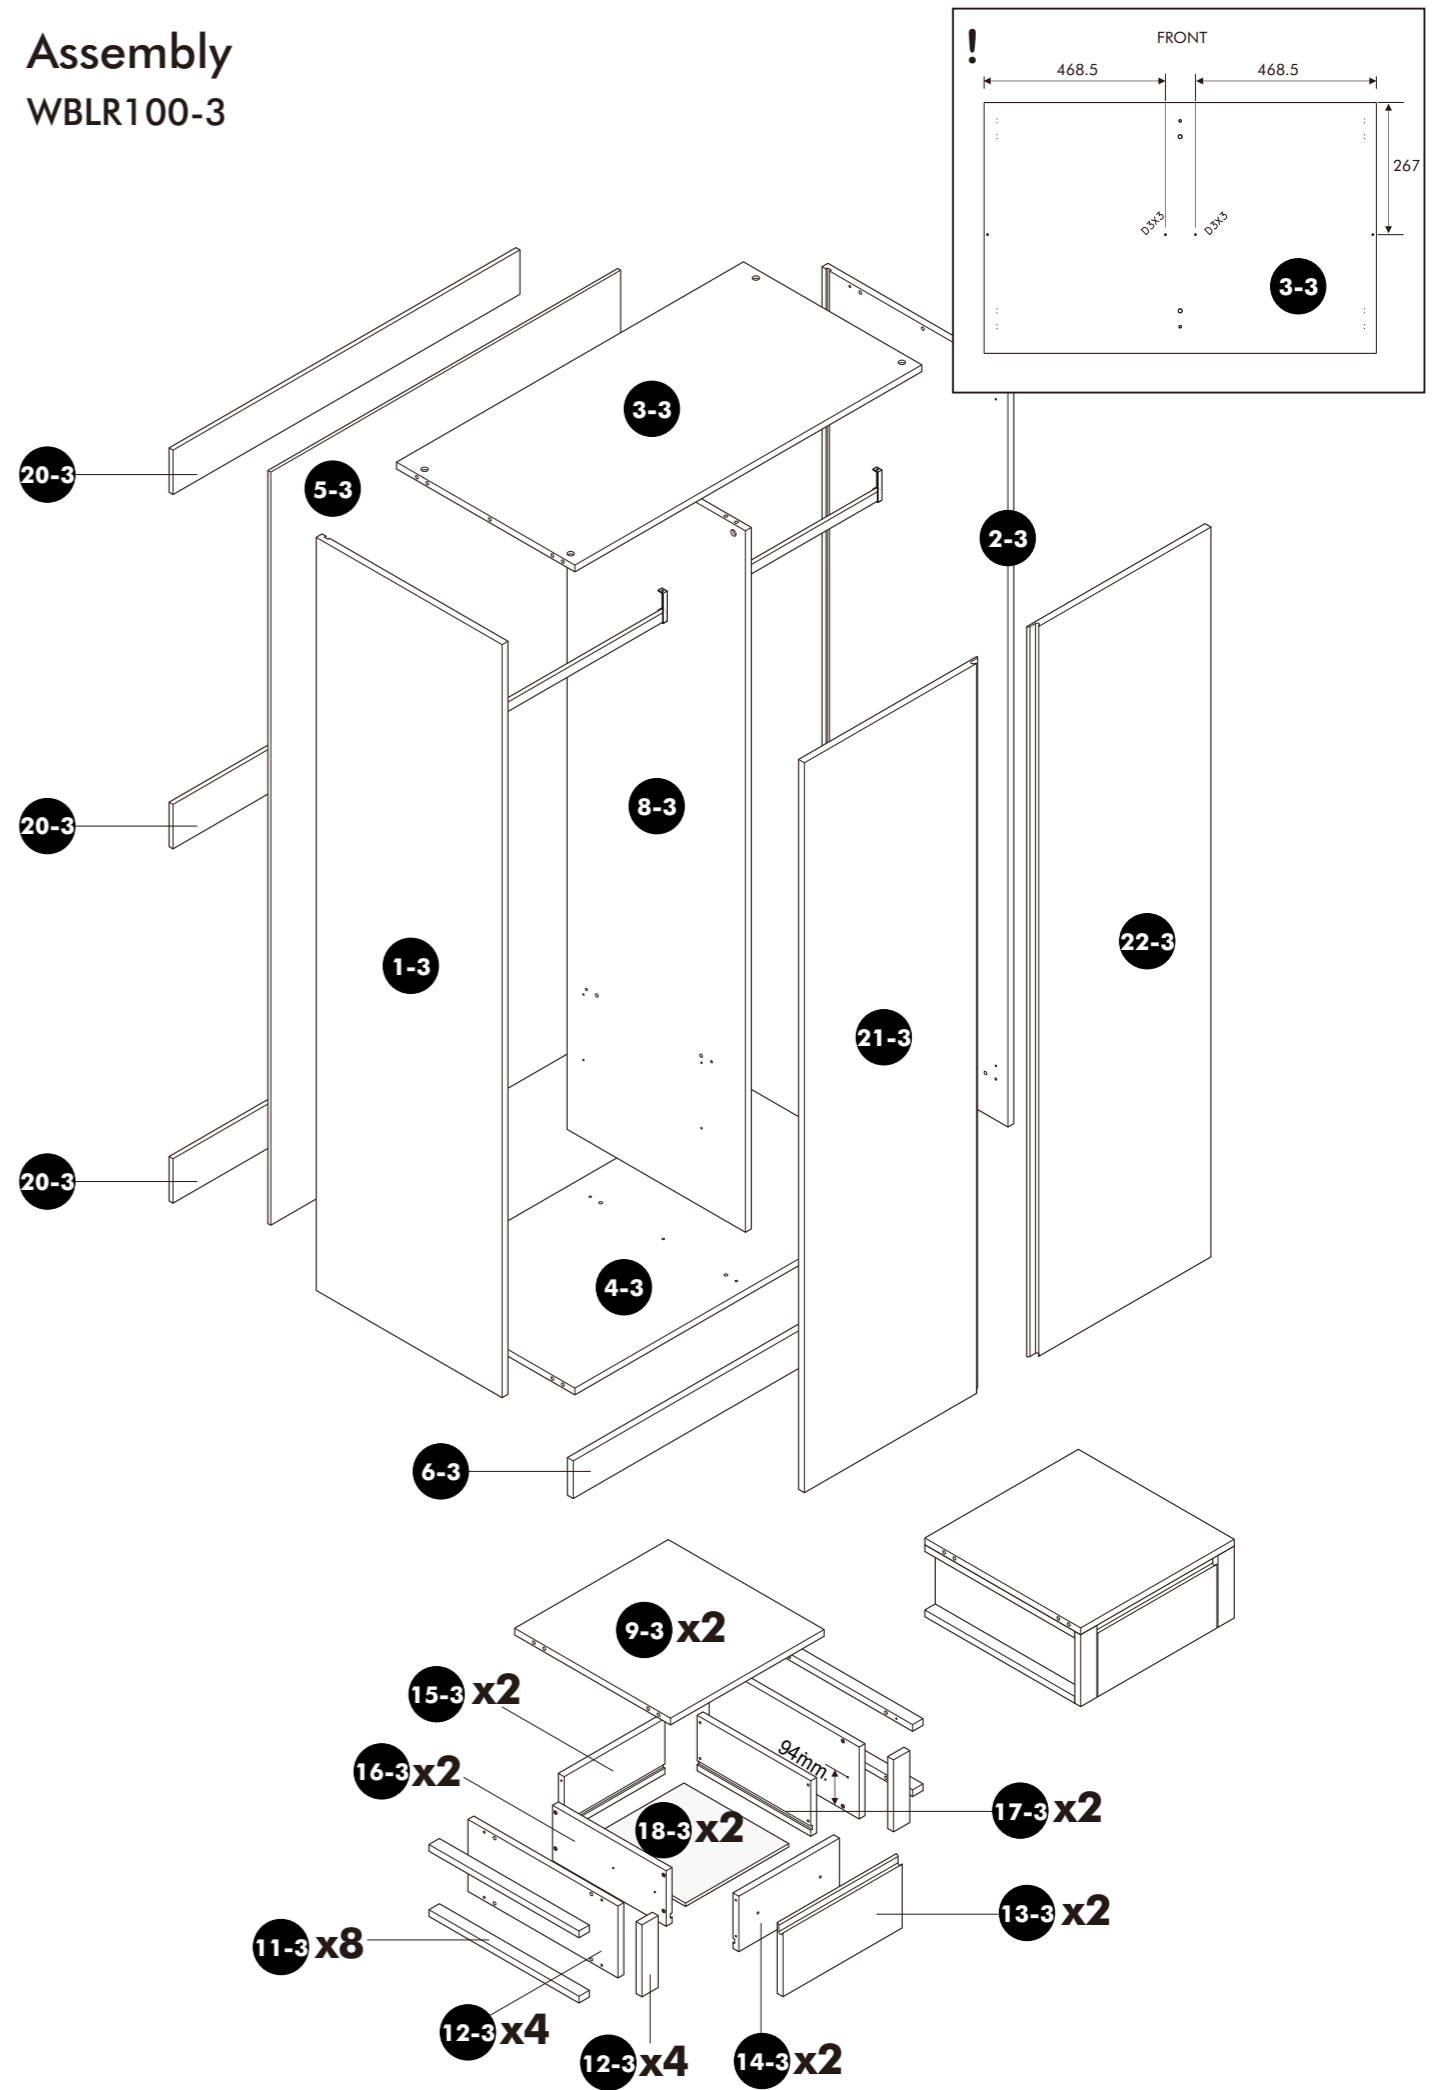

BB WARDROBE TYPE S-2B

BB RESIDENCE

Assembly

DF210-0

DF80-11

DEP-5

DEP-6

Assembly

DFCL1700-12

DFCL1900-13

Assembly
WDL40-1

Assembly
WBLR100-3

Assembly
CBO120-2

Assembly

WBO80-4

Assembly