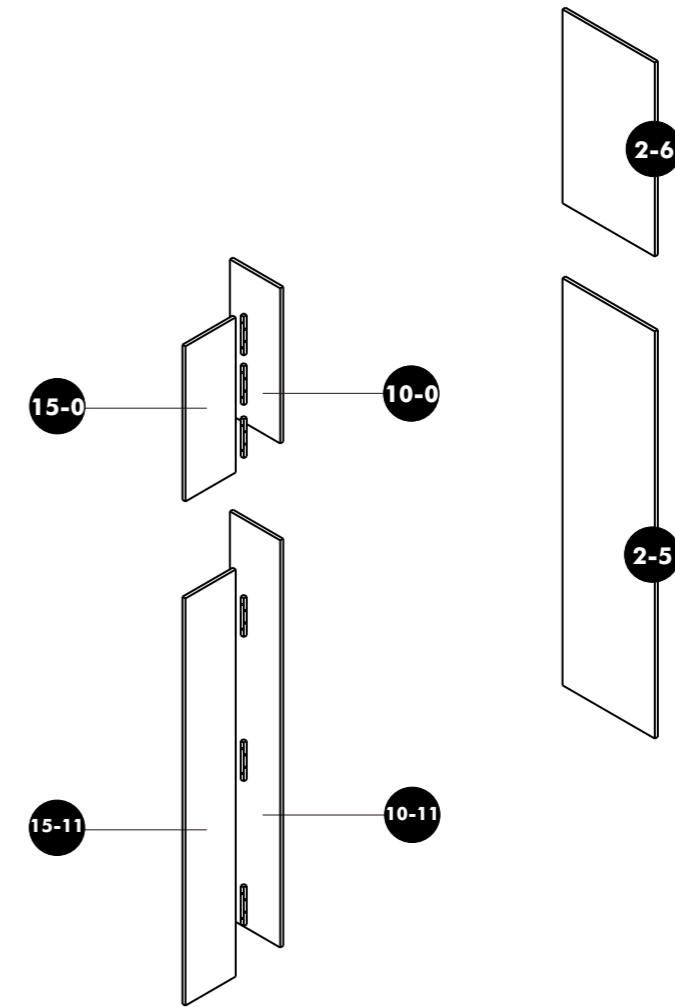

BB WARDROBE TYPE S-2B

BB RESIDENCE

Assembly

DF210-0

DF80-11

DEP-5

DEP-6

Assembly

DFCL1700-12

DFCL1900-13

Assembly
WDL40-1

Assembly
WBLR100-3

Assembly
CBO120-2

Assembly

WBO80-4

Assembly