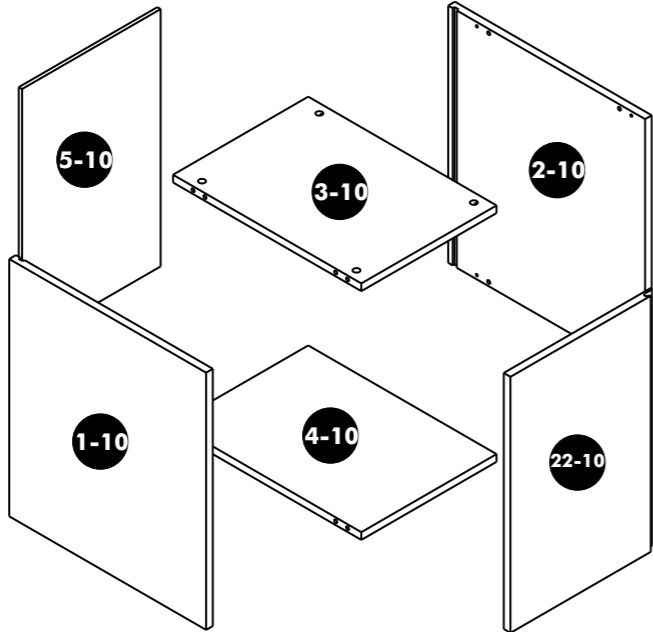

Assembly

CW40L-10