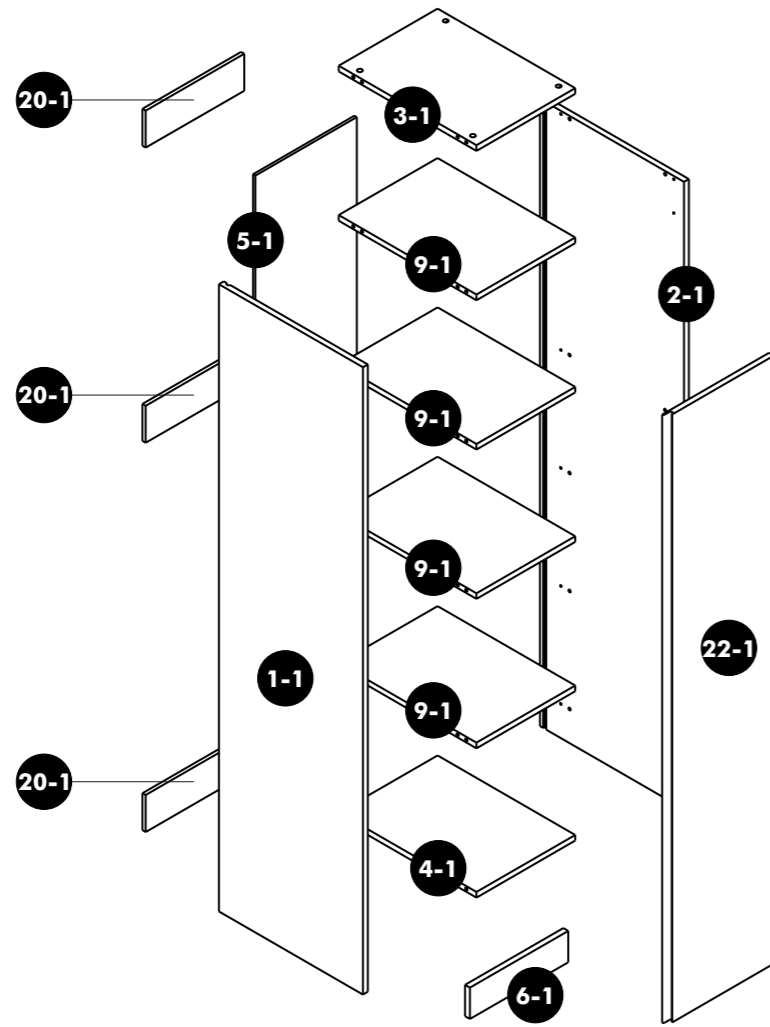

BB WARDROBE TYPE S-2B

BB RESIDENCE

Assembly

DF210-0

DF80-11

DEP-5

DEP-6

Assembly

DFCL1700-12

DFCL1900-13

Assembly
WDL40-1

Assembly
WBLR100-3

Assembly
CBO120-2

Assembly

WBO80-4

Assembly

CW120LRMI-9

Assembly

CW40L-10

Assembly

CW100LRMI-8

Assembly

WB80LR-7