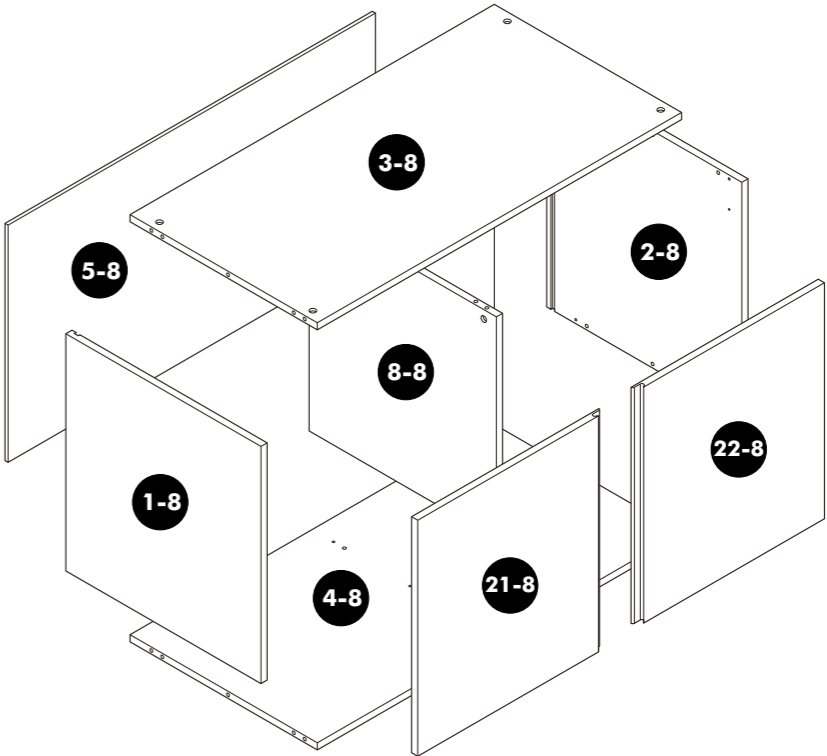

Assembly

CW100LRMI-8