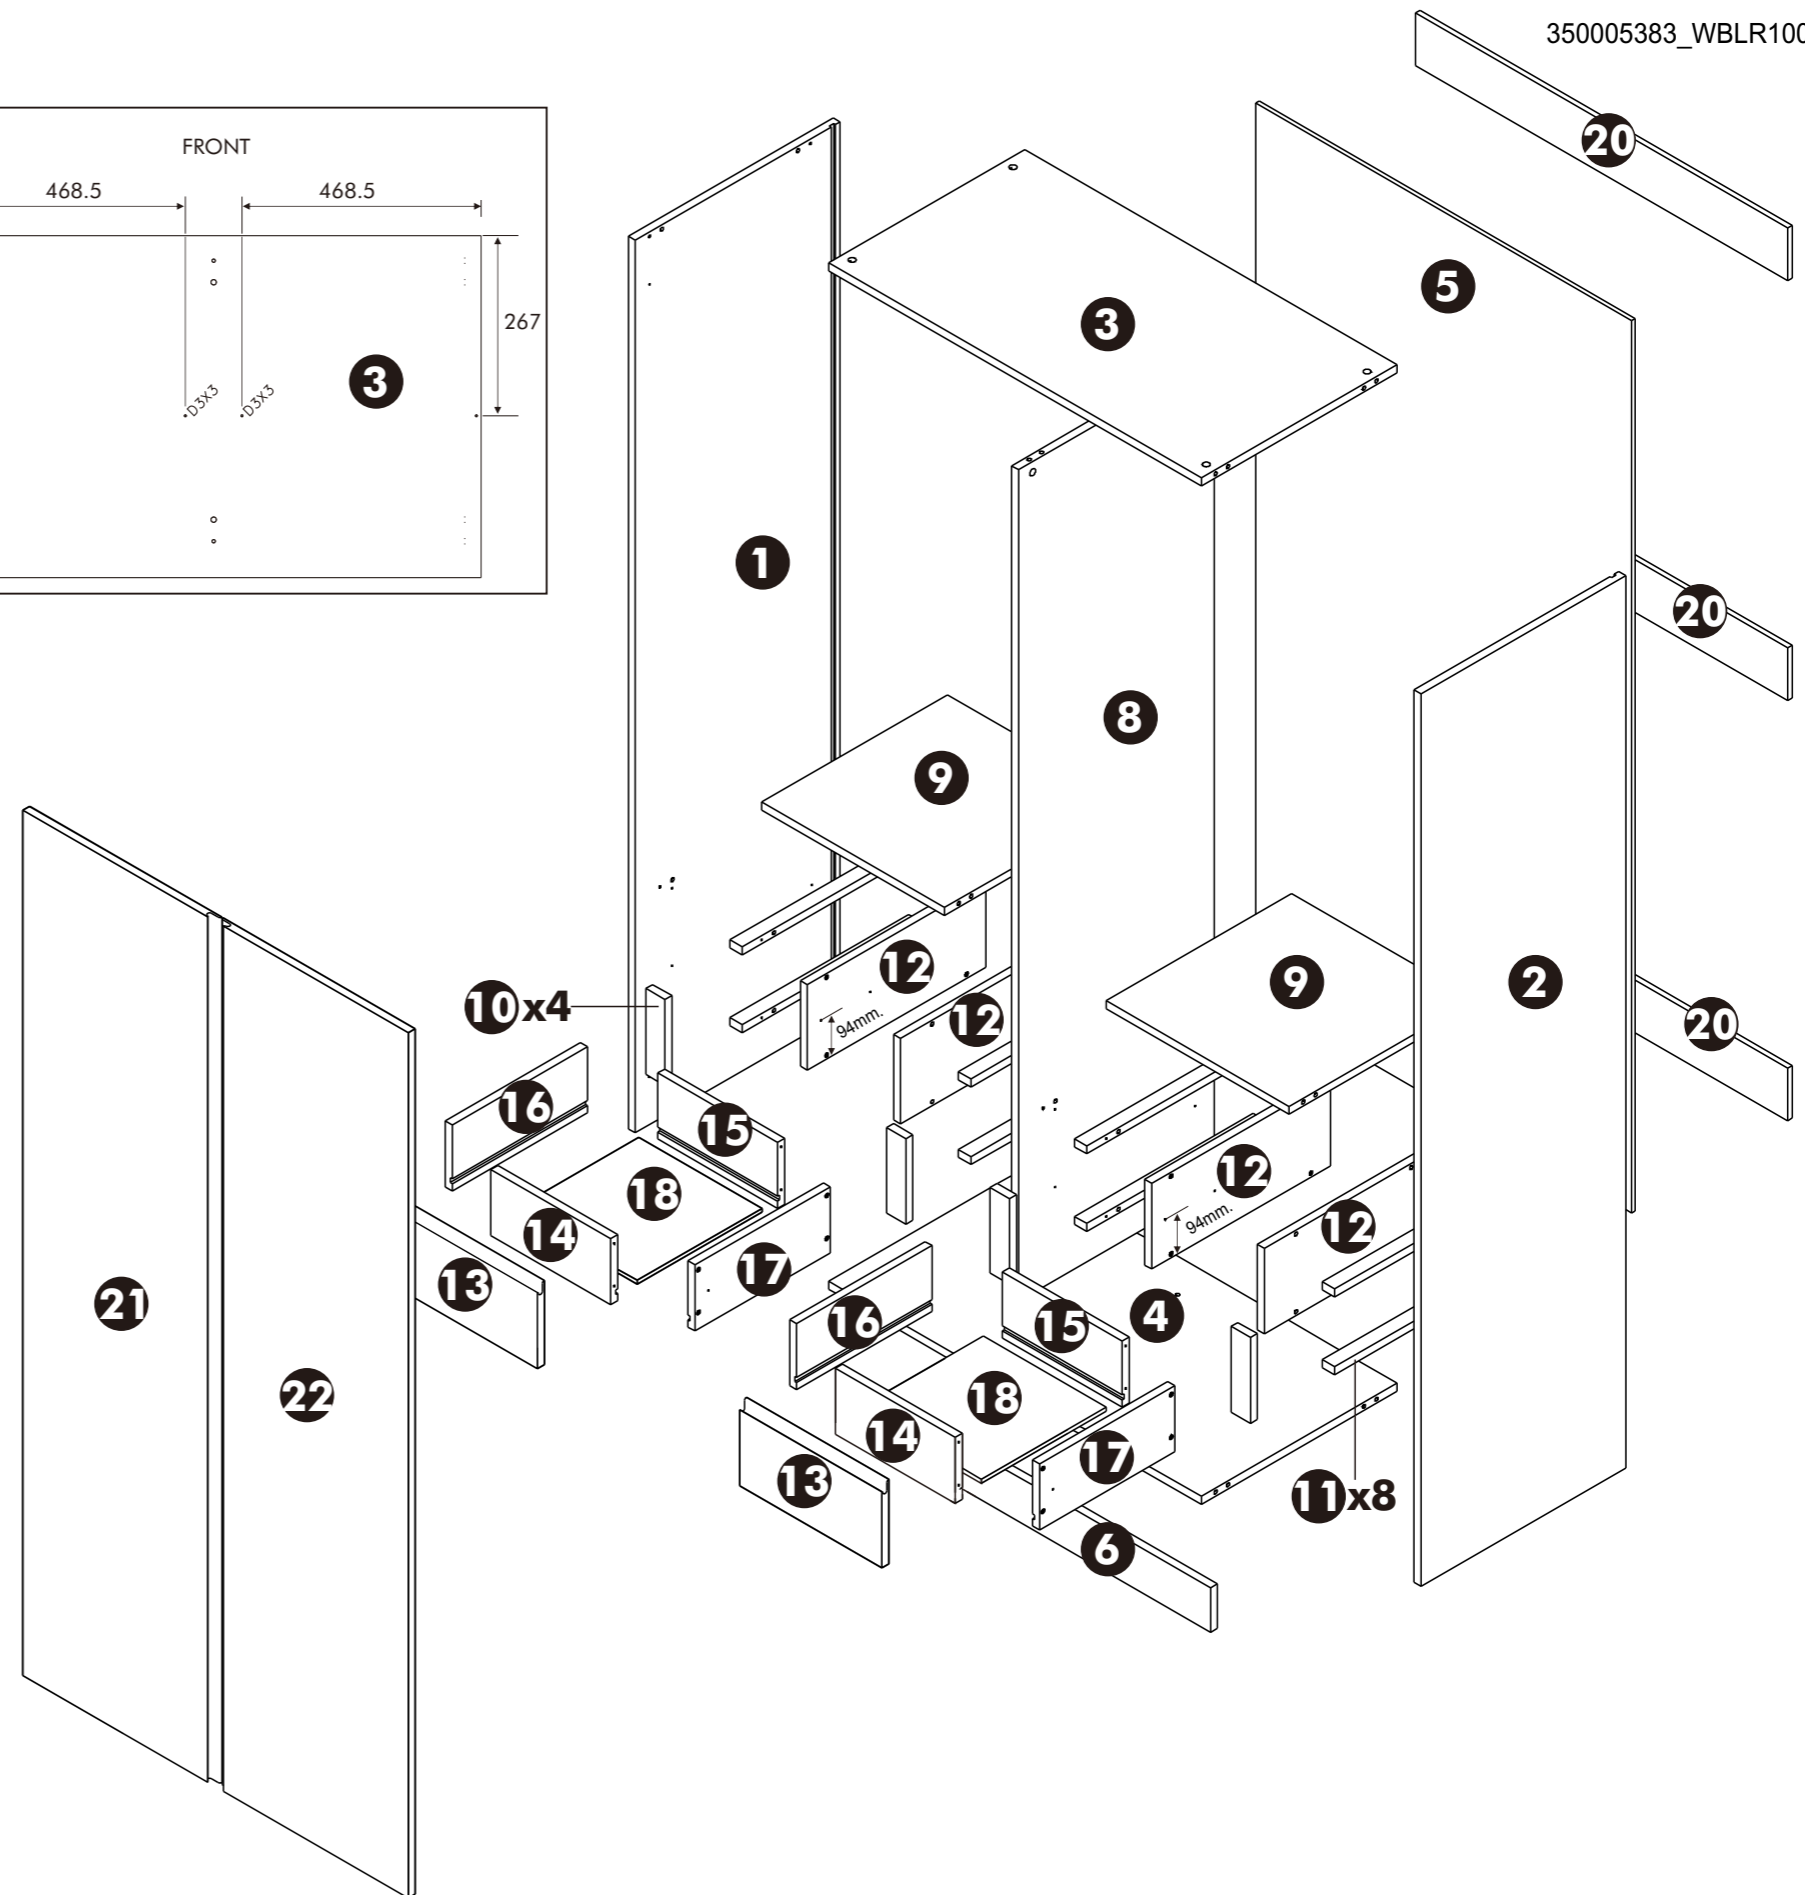

PROJECT:BB RESIDENCE

ตู้เสื้อผ้า TYPE S-2

Assembly

350005383_WBLR100-2

Assembly

350005383_WBO80-3

Assembly

350005383_DFCL2400-8

Assembly

350005383_CW80LR-6

Assembly

350005383_CW100LRMI-5

Assembly

350005383_CW60R-4

Assembly

350005383_DF80-7

Assembly

350005383_WD060-1

Assembly

350005383_DF210-0