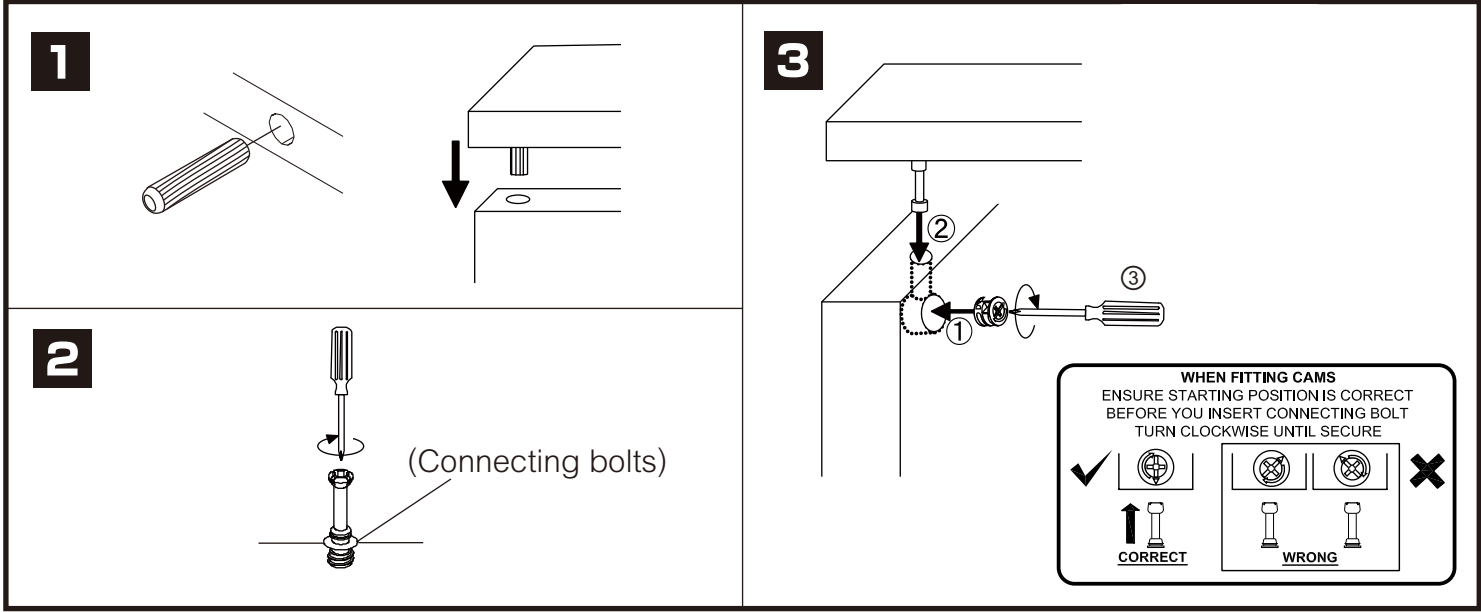

SPECAIL

Combine SME

CONNECT SYSTEM

HARDWARE

-BODY SET

8x35mm.

x 20

x 8

x 8

x 3

x 9

M4x50mm.

x 12

M5x70mm.

x 9

M4x16mm.

x 12

M4x25mm.

x 4

11 mm.

x 13

x 4

ASSEMBLY

-BODY SET