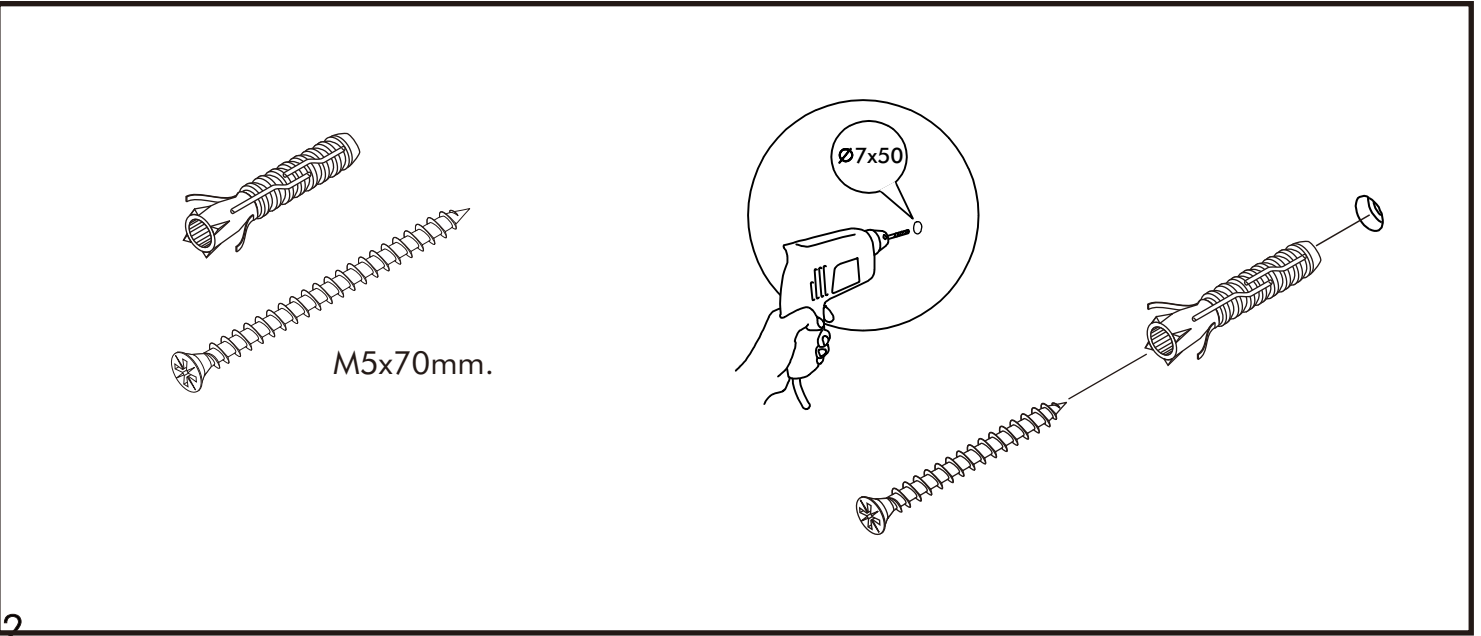

SPECAIL

Combine SME

CONNECT SYSTEM

HARDWARE

-BODY SET

8x35mm.

x 20

x 8

x 8

x 3

x 9

M4x50mm.

x 12

M5x70mm.

x 9

M4x16mm.

x 12

M4x25mm.

x 4

11 mm.

x 13

x 4

ASSEMBLY

-BODY SET