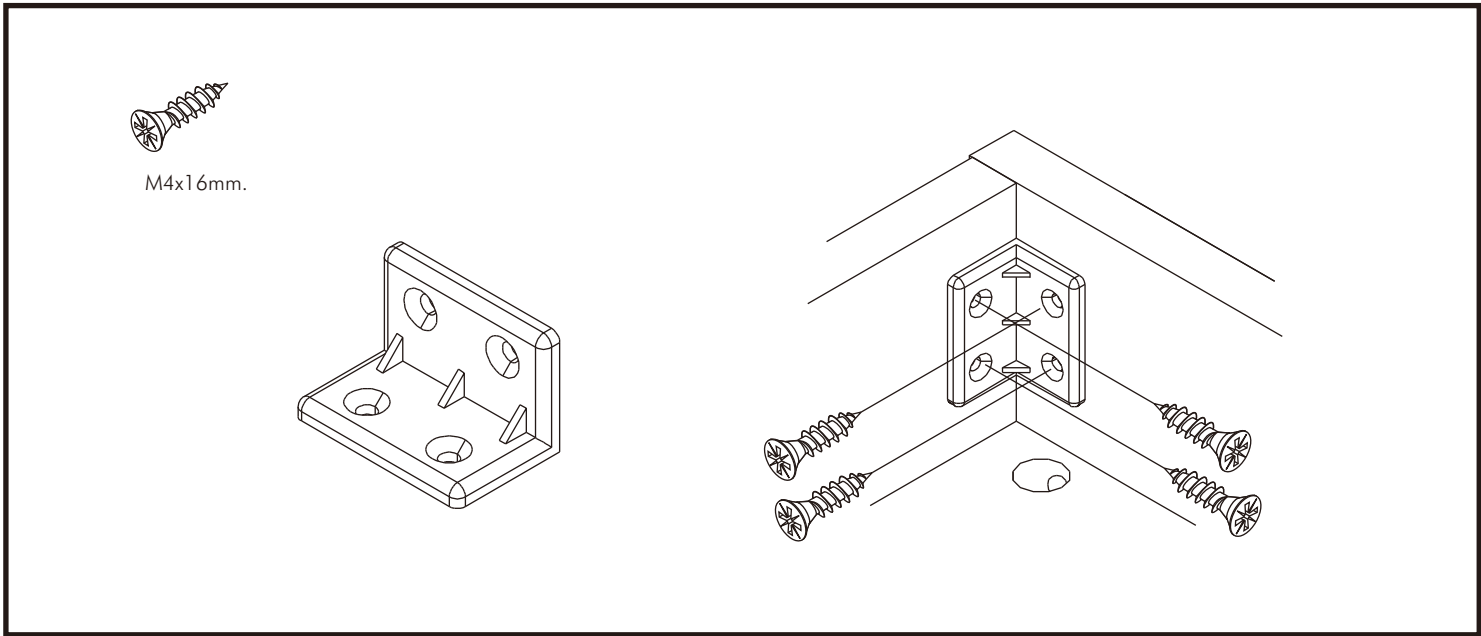

SPECAIL

Combine SME

CONNECT SYSTEM

HARDWARE

-BODY SET

8x35mm.

x 20

x 8

x 8

x 3

x 9

M4x50mm.

x 12

M5x70mm.

x 9

M4x16mm.

x 12

M4x25mm.

x 4

11 mm.

x 13

x 4

ASSEMBLY

-BODY SET