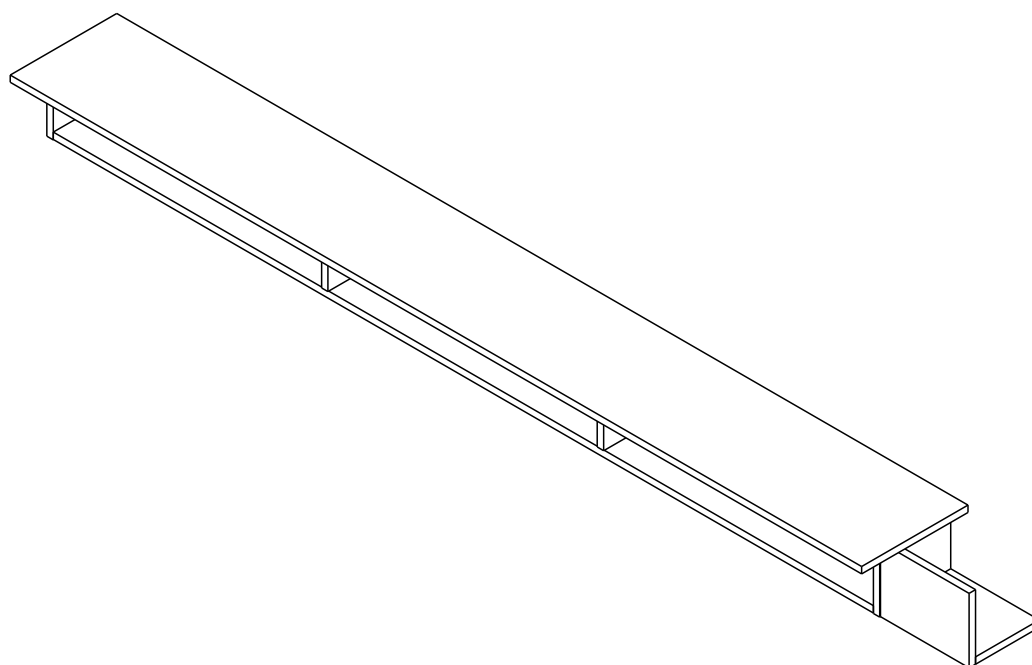

SPECAIL

Combine SME

CONNECT SYSTEM

HARDWARE

-BODY SET

8x35mm.

x 20

x 8

x 8

x 3

x 9

M4x50mm.

x 12

M5x70mm.

x 9

M4x16mm.

x 12

M4x25mm.

x 4

11 mm.

x 13

x 4

ASSEMBLY

-BODY SET