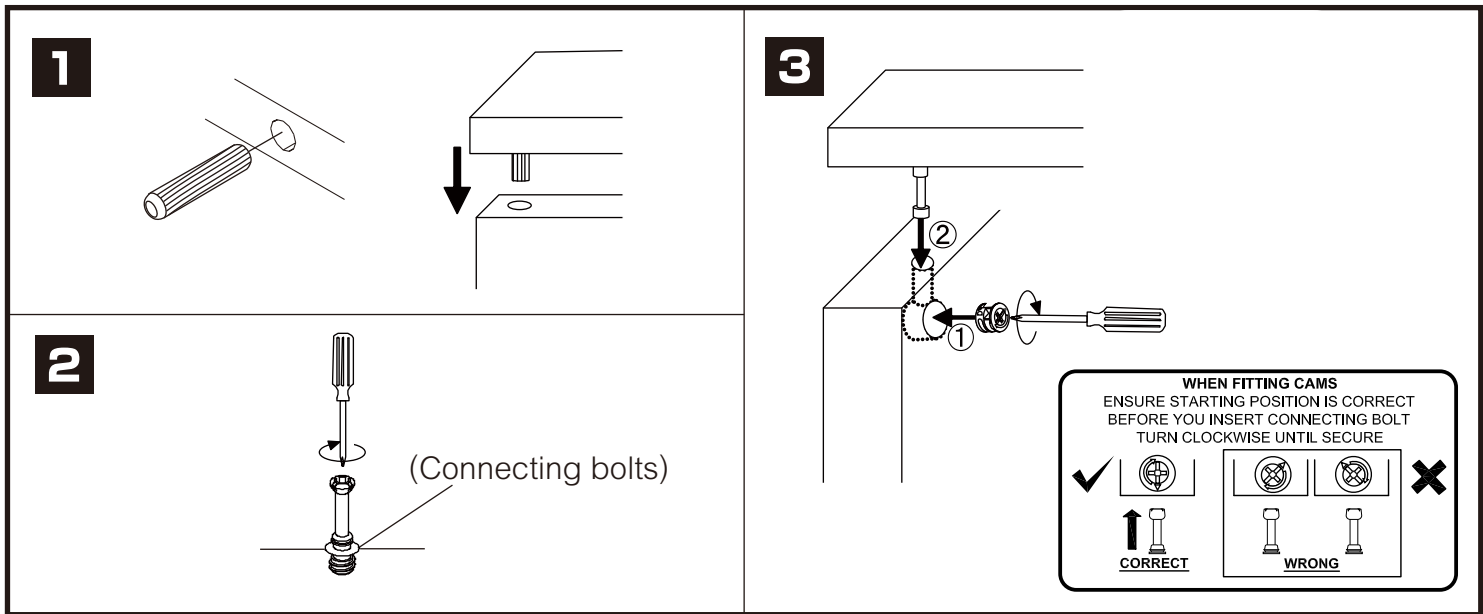

PENNE

Kitchen 1.2 m

TYPE:A

TYPE:B

CONNECT SYSTEM

HARDWARE

-BODY SET

x 15