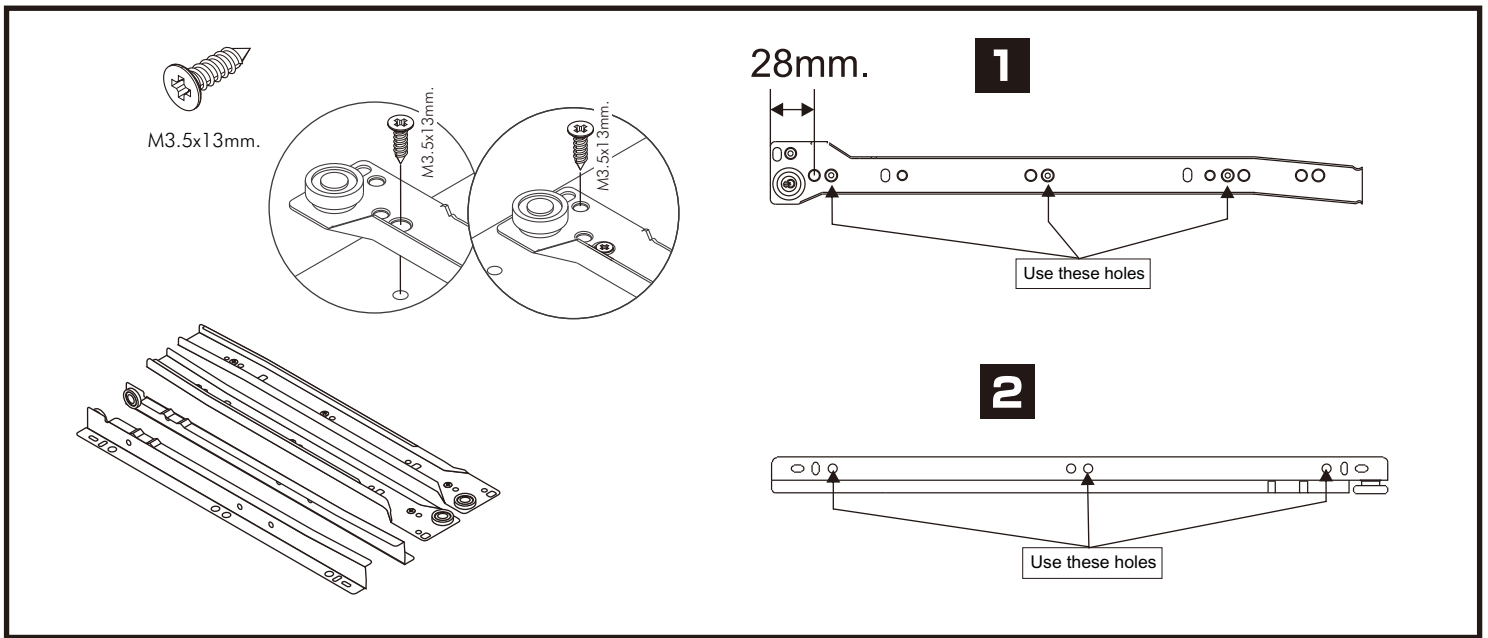

PENNE

Kitchen 1.2 m

TYPE:A

TYPE:B

CONNECT SYSTEM

HARDWARE

-BODY SET

x 15

#15mm.
x 12

#8x35
x 30

#19mm.
x 3

x 12

x 10

x 3

x 30

x 4

M4x15mm.

M4x16mm.

x 176

M4x30mm.

x 6

M4x50mm.

x 4

M5x50mm.