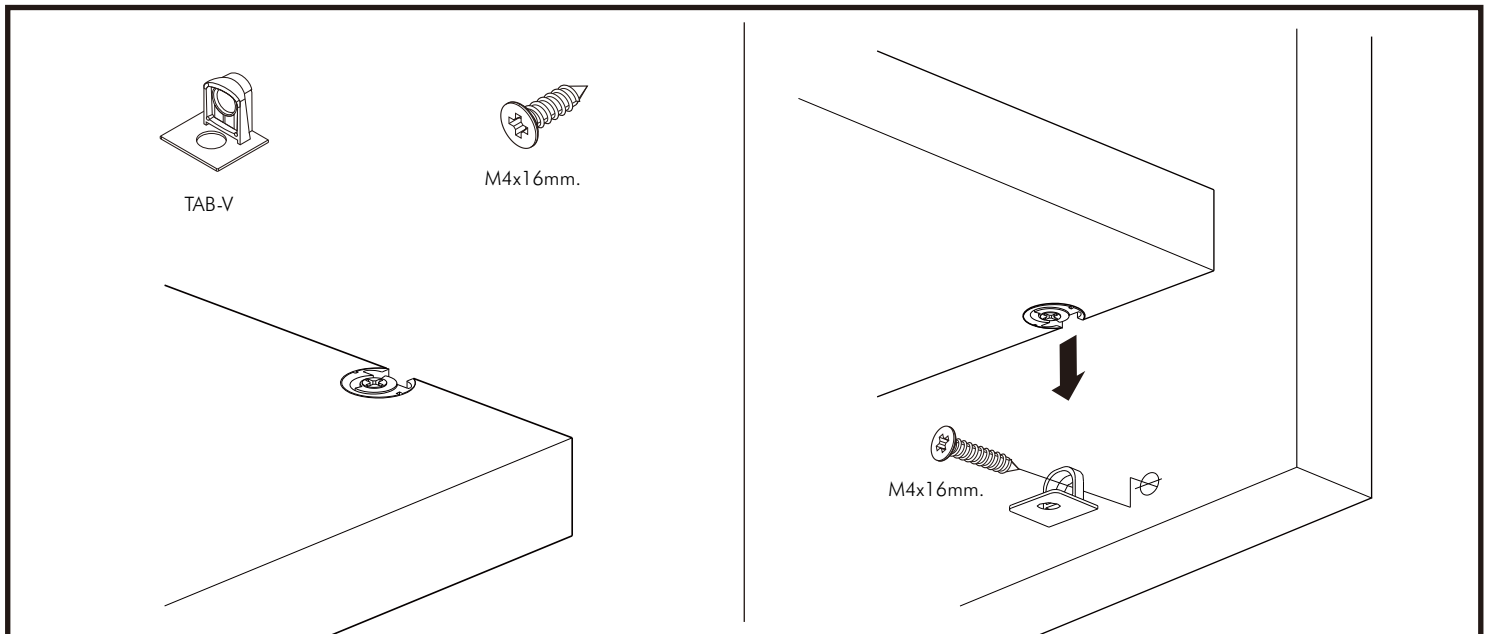

PENNE

Kitchen 1.2 m

TYPE:A

TYPE:B

CONNECT SYSTEM

HARDWARE

-BODY SET

x 15

#15mm.
x 12

#8x35
x 30

#19mm.
x 3

x 12

x 10

x 3

x 30

x 4