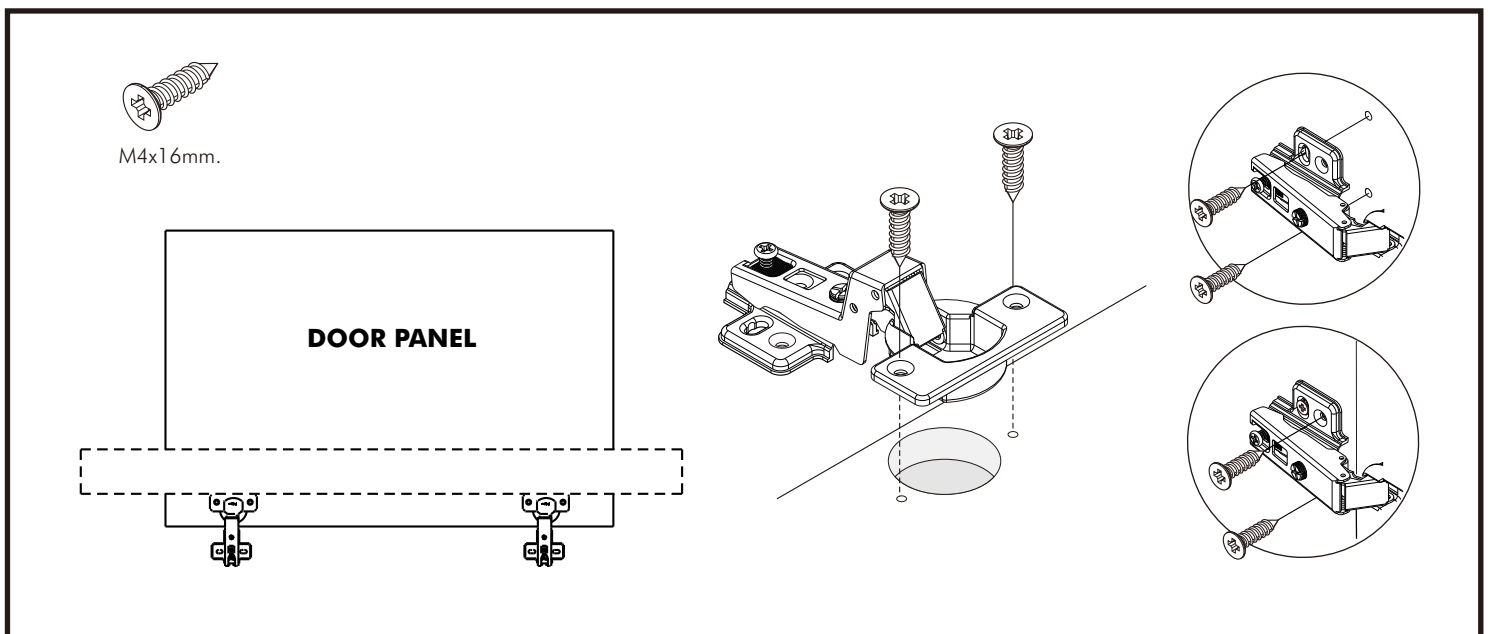

PENNE

Kitchen 1.2 m

TYPE:A

TYPE:B

CONNECT SYSTEM

HARDWARE

-BODY SET

x 15