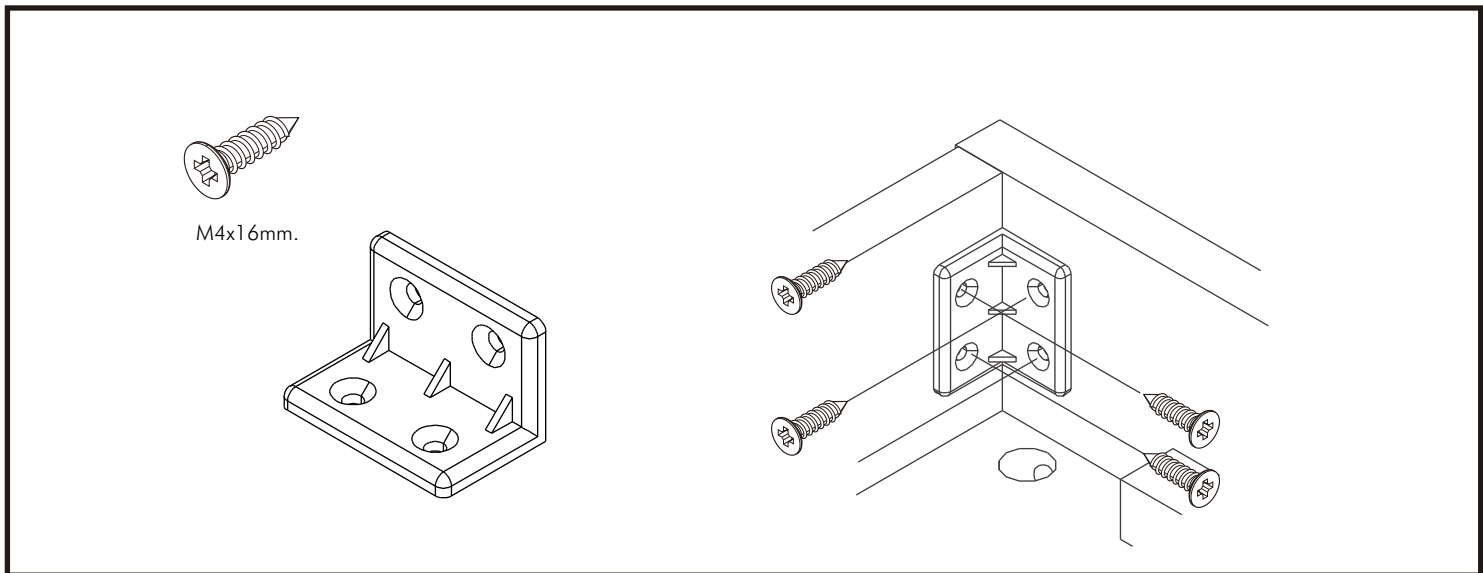

PENNE

Kitchen 1.2 m

TYPE:A

TYPE:B

CONNECT SYSTEM

HARDWARE

-BODY SET

x 15

#15mm.
x 12

#8x35
x 30

#19mm.
x 3

x 12

x 10

x 3

x 30

x 4