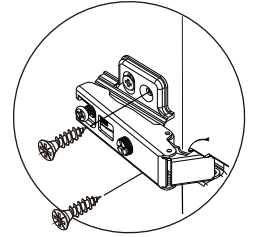

# CONNECT SYSTEM

**1**

**3**

**2**

(Connecting bolts)

**WHEN FITTING CAMS**  
 ENSURE STARTING POSITION IS CORRECT  
 BEFORE YOU INSERT CONNECTING BOLT  
 TURN CLOCKWISE UNTIL SECURE

✓				✗
↑				
<b>CORRECT</b>		<b>WRONG</b>		

M4x16mm.

M4x16mm.

**i**

40mm.

☹️

☒

EQ

☺️

☑️

M4x16mm.

M4x16mm.

M3.5x13mm.

37mm.

**1**

**2**