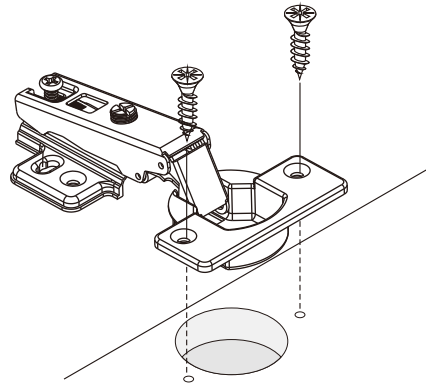

# CONNECT SYSTEM

**1**

**3**

**2**

(Connecting bolts)

**WHEN FITTING CAMS**  
 ENSURE STARTING POSITION IS CORRECT  
 BEFORE YOU INSERT CONNECTING BOLT  
 TURN CLOCKWISE UNTIL SECURE

✓				✗
↑				
<b>CORRECT</b>		<b>WRONG</b>		

M4x16mm.

M4x16mm.

**i**

40mm.

☹️

☒

EQ

☺️

☑️

M4x16mm.

M4x16mm.

M3.5x13mm.

37mm.

**1**

**2**