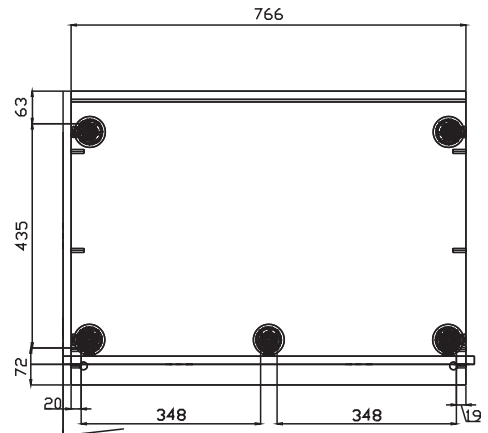

M3.5x13mm.

x14

Ø35mm.

x 4

ASSEMBLY

-BODY SET

1.

2.

M4x50mm. **x4**

3.

4.

5.

TYPE:RIGHT

TYPE:LEFT

6.

TYPE:RIGHT

10.

TYPE:LEFT

TYPE:RIGHT

11.

12.

SIDE

Ø5x16mm.

M4x25mm. **x4**

600mm.