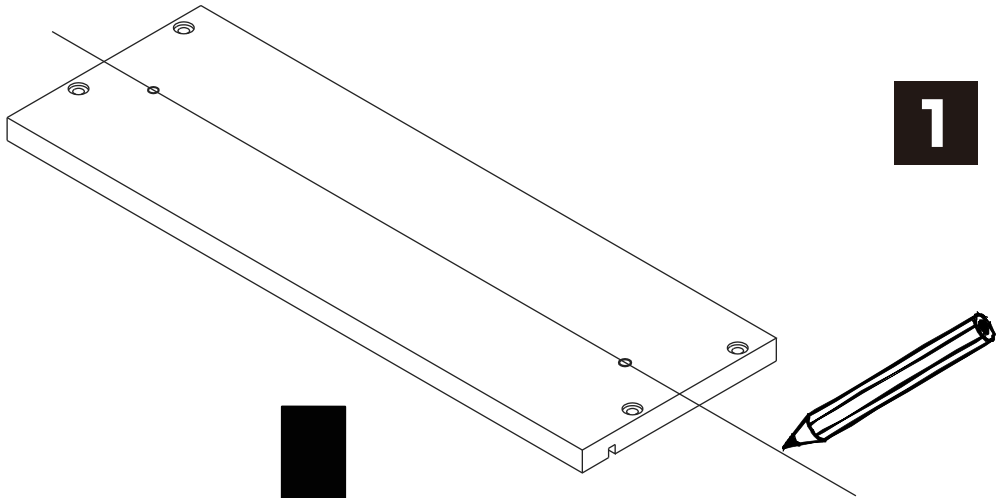

TERTRIZ

Base cabinet+DW 80 cm.

M4x16mm.

M3.5x13mm.

37mm.

1

2

HARDWARE

-BODY SET

x 6

x 6

#8x35

x 10

x 8

x 7

x 16

M4x50mm. **x4**

3.

4.

5.

TYPE:RIGHT

TYPE:LEFT

6.

TYPE:RIGHT

10.

TYPE:LEFT

TYPE:RIGHT

11.

12.

SIDE

Ø5x16mm.

M4x25mm. **x4**