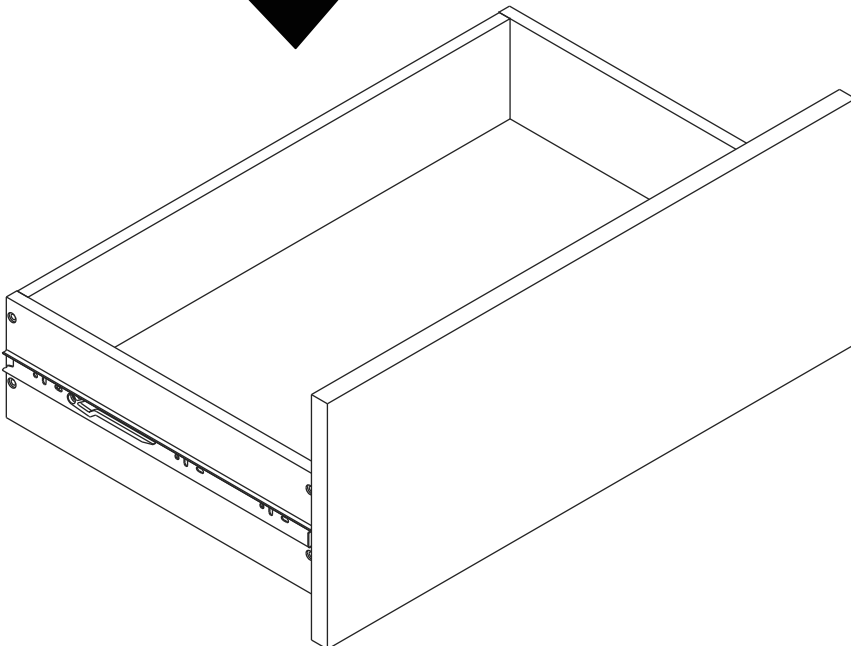

TERTRIZ

Base cabinet+DW 80 cm.

M4x16mm.

M3.5x13mm.

37mm.

1

2

HARDWARE

-BODY SET

x 6

x 6

#8x35

x 10

x 8

x 7

x 16

M4x50mm. **x4**

3.

4.

5.

TYPE:RIGHT

TYPE:LEFT

6.

TYPE:RIGHT

10.

TYPE:LEFT

TYPE:RIGHT

11.

12.

SIDE

Ø5x16mm.

M4x25mm. **x4**