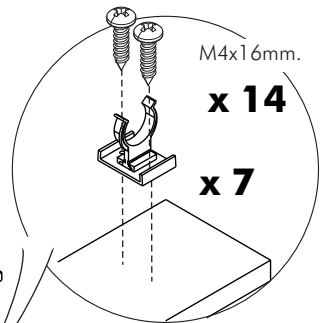

x 4

HARDWARE

-DOOR SET

x 4

x 4

x1

M4x16mm.

x24

M3.5x13mm.

x14

Ø35mm.

x 4

ASSEMBLY

-BODY SET

1.

2.

M4x50mm. **x4**

3.

4.

5.

TYPE:RIGHT

TYPE:LEFT

6.

TYPE:RIGHT

10.

TYPE:LEFT

TYPE:RIGHT

11.

12.

SIDE

Ø5x16mm.

M4x25mm. **x4**