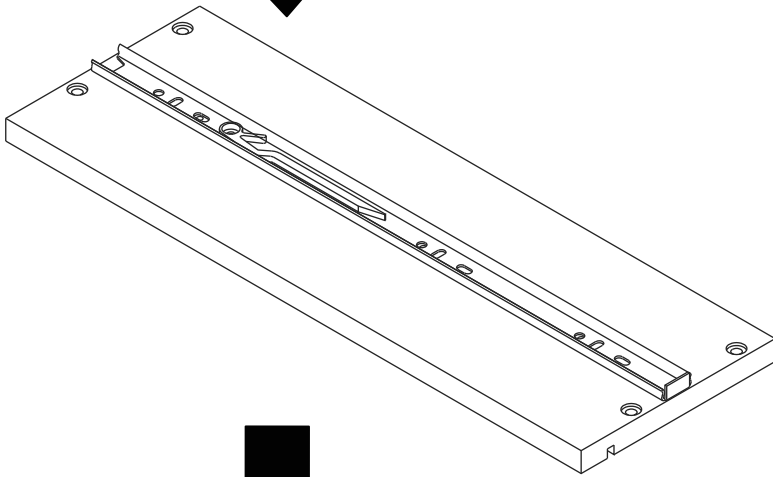

TERTRIZ

Base cabinet+DW 80 cm.

M4x16mm.

M3.5x13mm.

37mm.

1

2

HARDWARE

-BODY SET

x 6

x 6

#8x35

x 10

x 8

x 7

x 16

M4x50mm. **x4**

3.

4.

5.

TYPE:RIGHT

TYPE:LEFT

6.

TYPE:RIGHT

10.

TYPE:LEFT

TYPE:RIGHT

11.

12.

SIDE

Ø5x16mm.

M4x25mm. **x4**