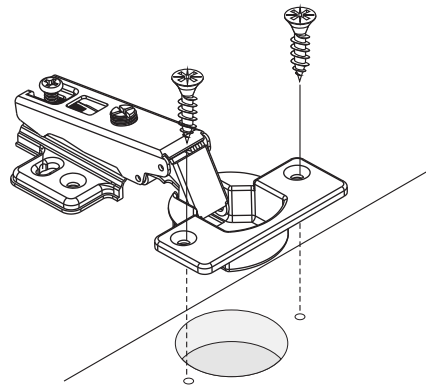

TERTRIZ

Base cabinet+DW 80 cm.

M4x16mm.

M3.5x13mm.

37mm.

1

2

HARDWARE

-BODY SET

x 6

x 6

#8x35

x 10

x 8

x 7

x 16

M4x50mm. **x4**

3.

4.

5.

TYPE:RIGHT

TYPE:LEFT

6.

TYPE:RIGHT

10.

TYPE:LEFT

TYPE:RIGHT

11.

12.

SIDE

Ø5x16mm.

M4x25mm. **x4**