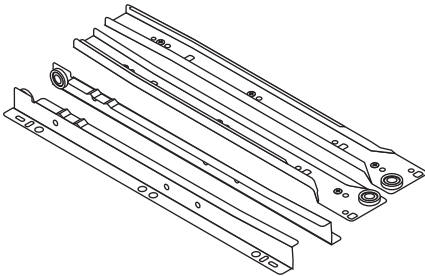

TERTRIZ

Base cabinet+DW 80 cm.

M4x16mm.

M3.5x13mm.

37mm.

1

2

HARDWARE

-BODY SET

x 6

x 6

#8x35

x 10

x 8

x 7

x 16

M4x50mm. **x4**

3.

4.

5.

TYPE:RIGHT

TYPE:LEFT

6.

TYPE:RIGHT

10.

TYPE:LEFT

TYPE:RIGHT

11.

12.

SIDE

Ø5x16mm.

M4x25mm. **x4**