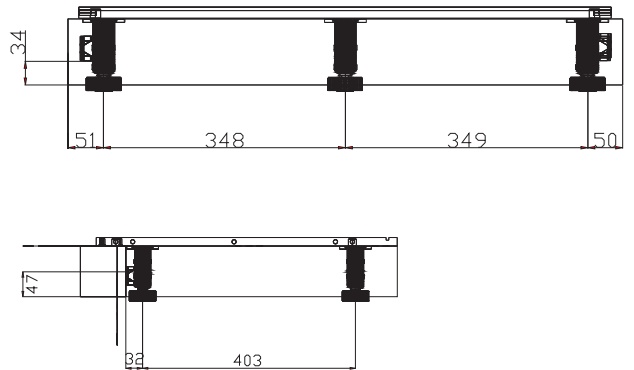

x 4

HARDWARE

-DOOR SET

x 4

x 4

x1

M4x16mm.

x24

M3.5x13mm.

x14

Ø35mm.

x 4

ASSEMBLY

-BODY SET

1.

2.

M4x50mm. **x4**

3.

4.

5.

TYPE:RIGHT

TYPE:LEFT

6.

TYPE:RIGHT

10.

TYPE:LEFT

TYPE:RIGHT

11.

12.

SIDE

Ø5x16mm.

M4x25mm. **x4**