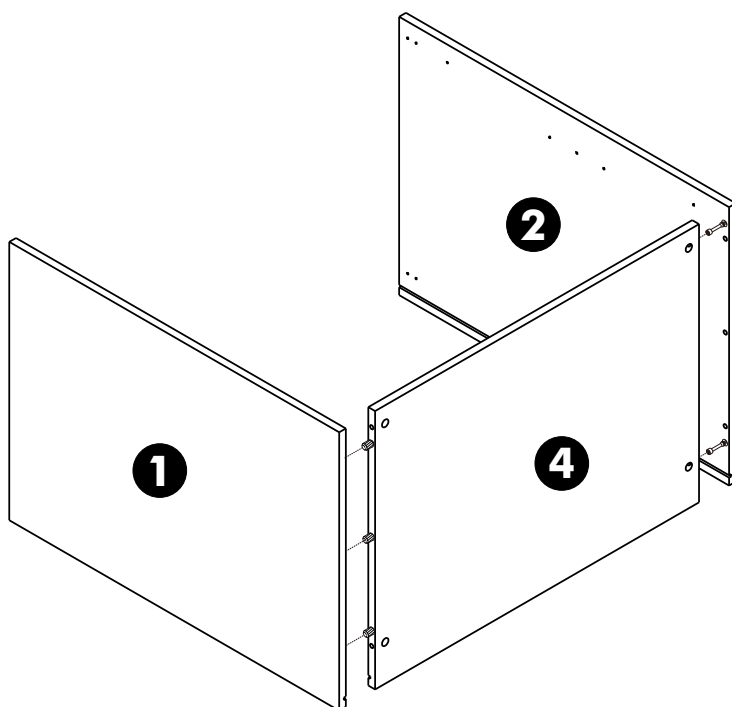

ASSEMBLY

-BODY SET

1.