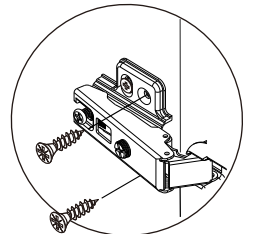

TERTRIZ

BASE CABINET 80 CM.WT

M3.5x20mm.

M4x16mm.

DOOR PANEL

HARDWARE

-BODY SET

8x35mm.

x 6

x 4

x 4

x 10

x 2

x 7

x 4

M4x16mm.

x 78

x 6

x 7

M4x16mm.

x 14

อลูมิเนียมบ๊ากันน้ำ

x 1

M4x25mm.

SIDE

Ø5x16mm.

M4x25mm. **x4**

600mm.