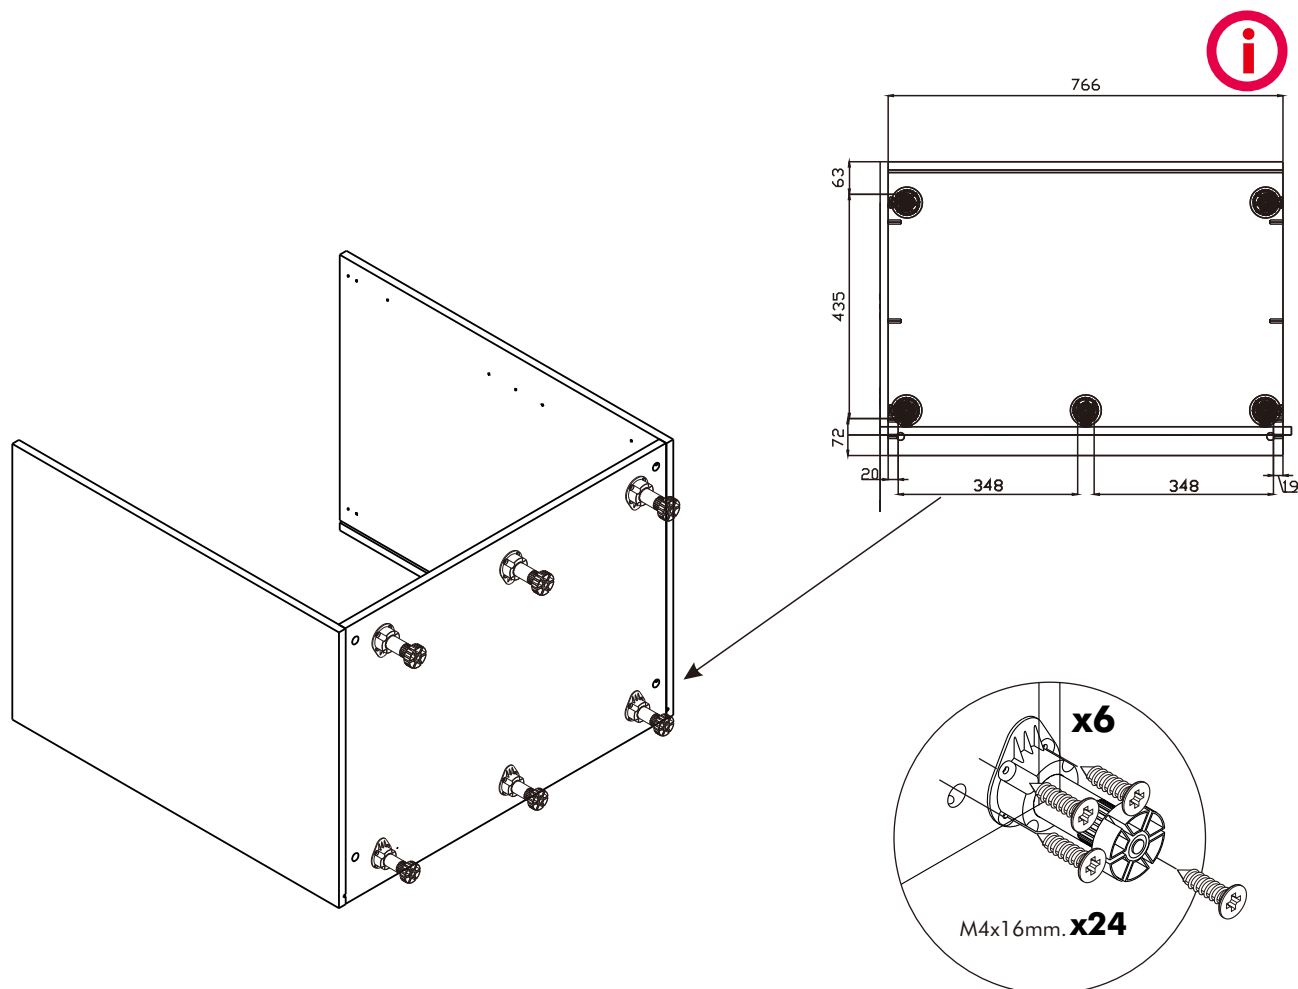

ASSEMBLY

-BODY SET

1.

2.