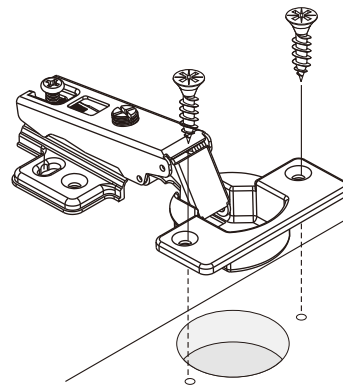

TERTRIZ

BASE CABINET 80 CM.WT

M3.5x20mm.

M4x16mm.

DOOR PANEL

HARDWARE

-BODY SET

8x35mm.

x 6

x 4

x 4

x 10

x 2

x 7

x 4

M4x16mm.

x 78

x 6

x 7

M4x16mm.

x 14

อลูมิเนียมบ๊ากันน้ำ

x 1

M4x25mm.

SIDE

Ø5x16mm.

M4x25mm. **x4**

600mm.