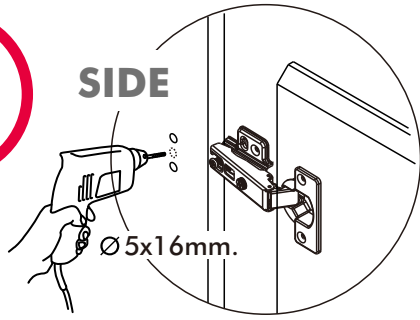

x 78

x 6

x 7

M4x16mm.

x 14

อลูมิเนียมบ๊ากันน้ำ

x 1

M4x25mm.

x 4

-DOOR SET

x 4

M4x16mm.

x 24

x 4

ASSEMBLY

-BODY SET

SIDE

Ø5x16mm.

M4x25mm. **x4**

600mm.