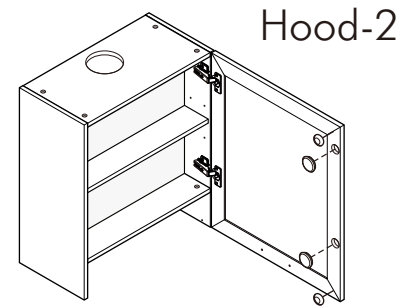

# 14.

TYPE:A

8.

TYPE:B

2 PERSON ASSEMBLY

WALL

Ø7x50mm.

Hood-1  
Hood-2