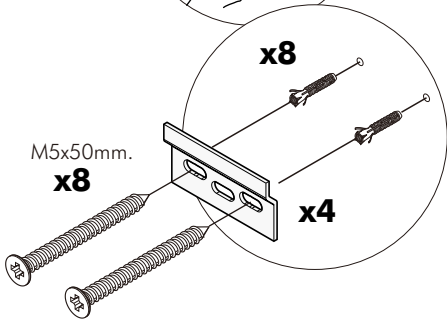

# 14.

TYPE:A

8.

TYPE:B

2 PERSON ASSEMBLY

WALL

Ø7x50mm.

Hood-1  
Hood-2