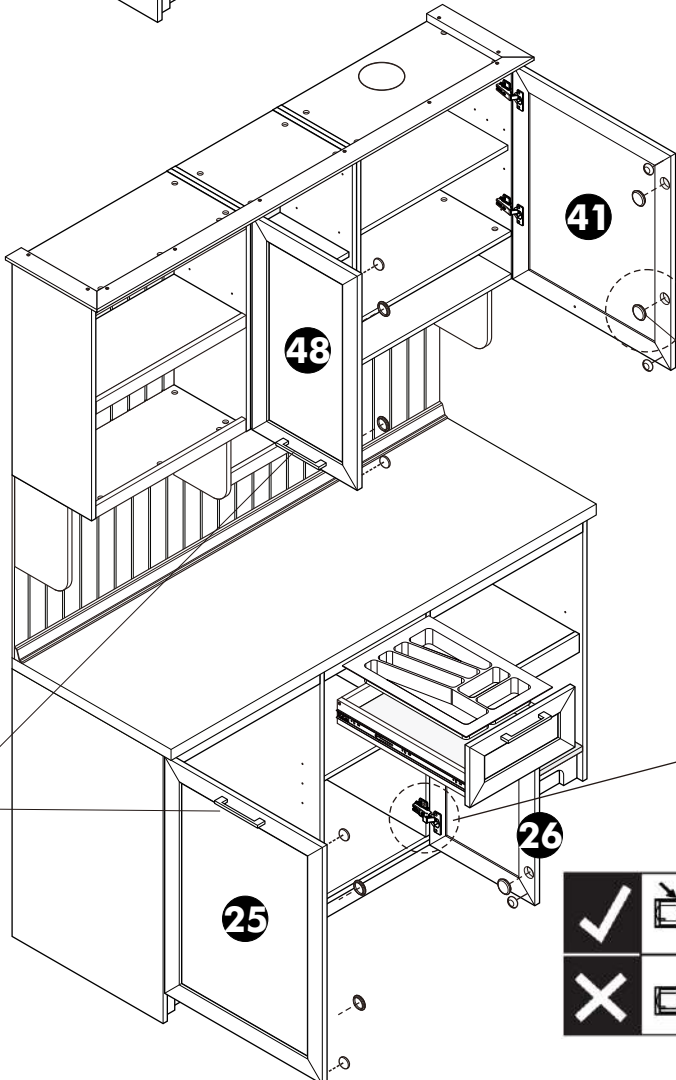

# 13.

TYPE:A

x 20

# 14.

TYPE:A

8.

TYPE:B

2 PERSON ASSEMBLY

WALL

Ø7x50mm.

Hood-1  
Hood-2