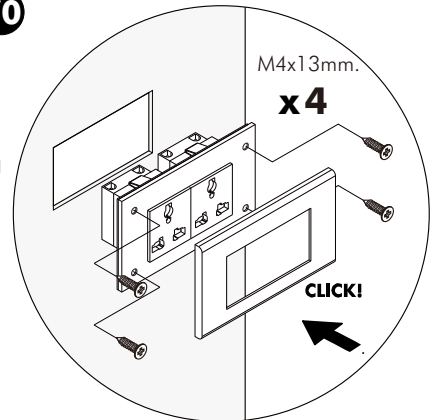

9.

TYPE:A

SILICONE

10.

TYPE:A

MATALLIZED

SILICONE

70

69