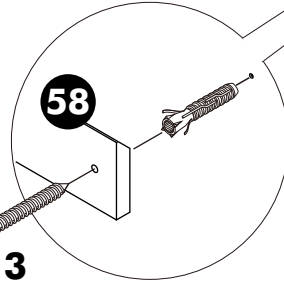

# 14.

TYPE:A

8.

TYPE:B

2 PERSON ASSEMBLY

WALL

Ø7x50mm.

Hood-1  
Hood-2

M5x70mm.

9.

TYPE:B

M4x25mm.

x4

72

SILICONE

MATTALIZED