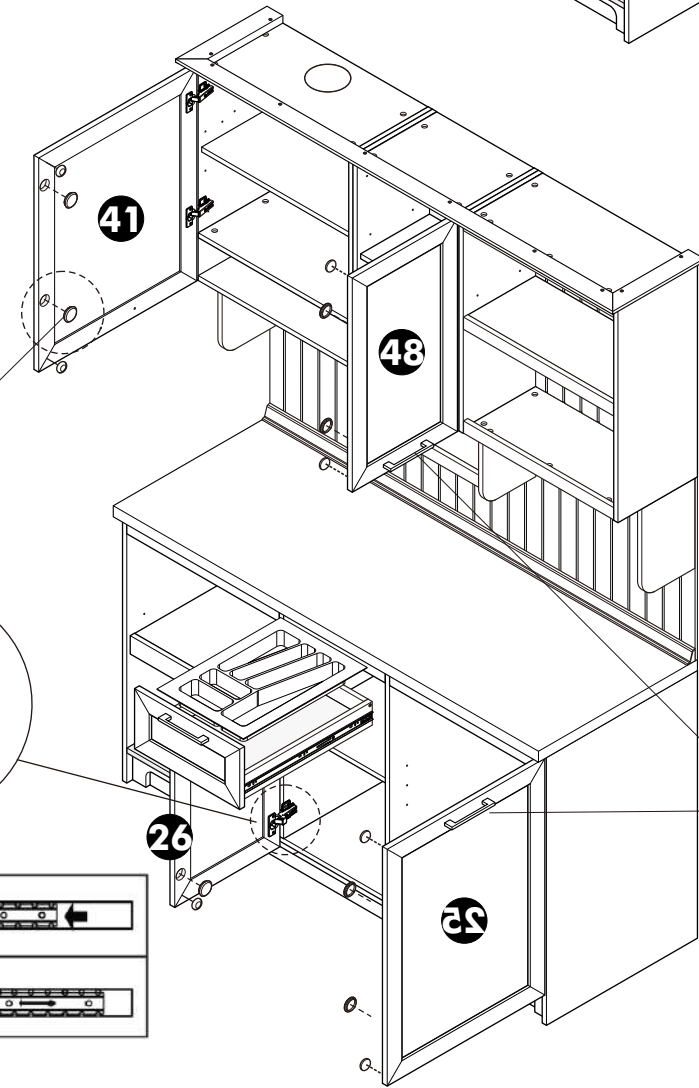

14.

TYPE: B

Hood-2