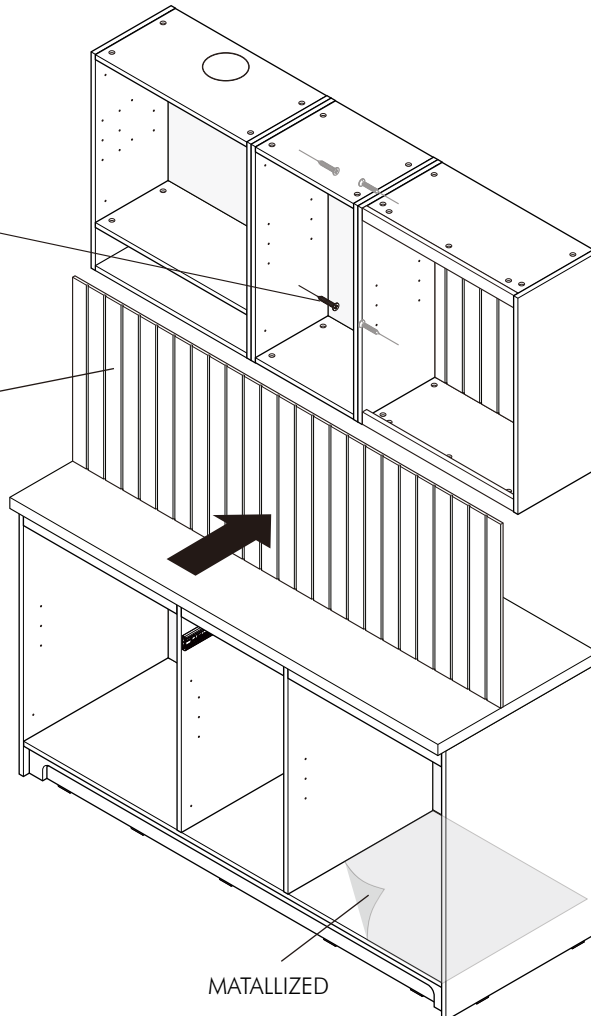

# 14.

TYPE:A

8.

TYPE:B

2 PERSON ASSEMBLY

WALL

Ø7x50mm.

Hood-1  
Hood-2

M5x70mm.

9.

TYPE:B

M4x25mm.

x4

72

SILICONE

MATTALIZED