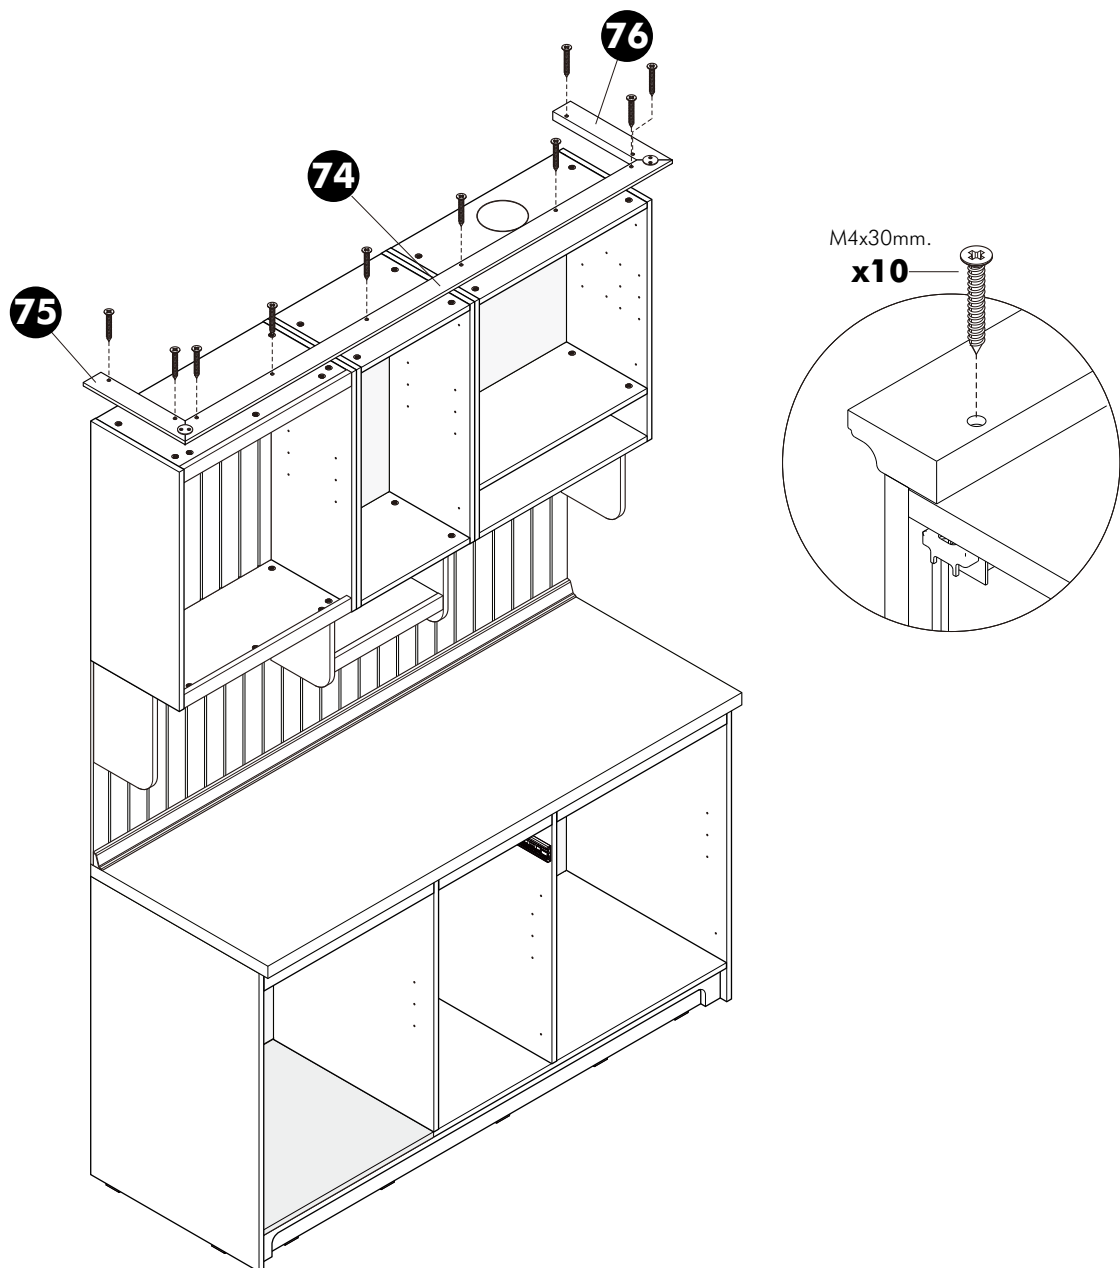

12.

TYPE:A

2 PERSON ASSEMBLY