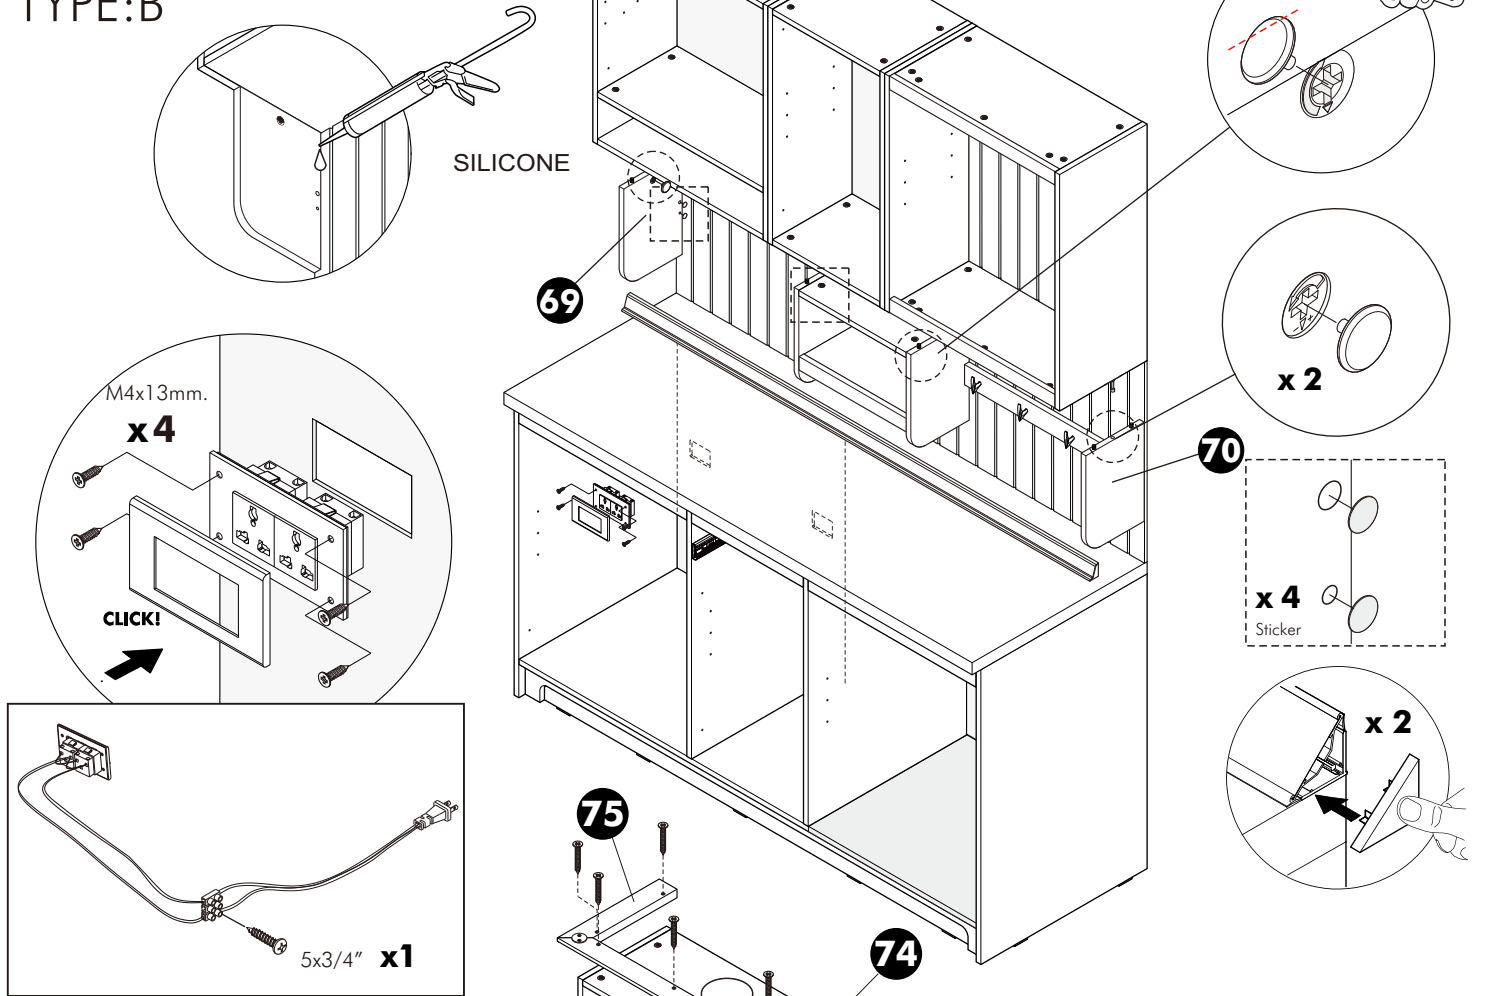

10.

TYPE:B

12.

TYPE:B

2 PERSON ASSEMBLY