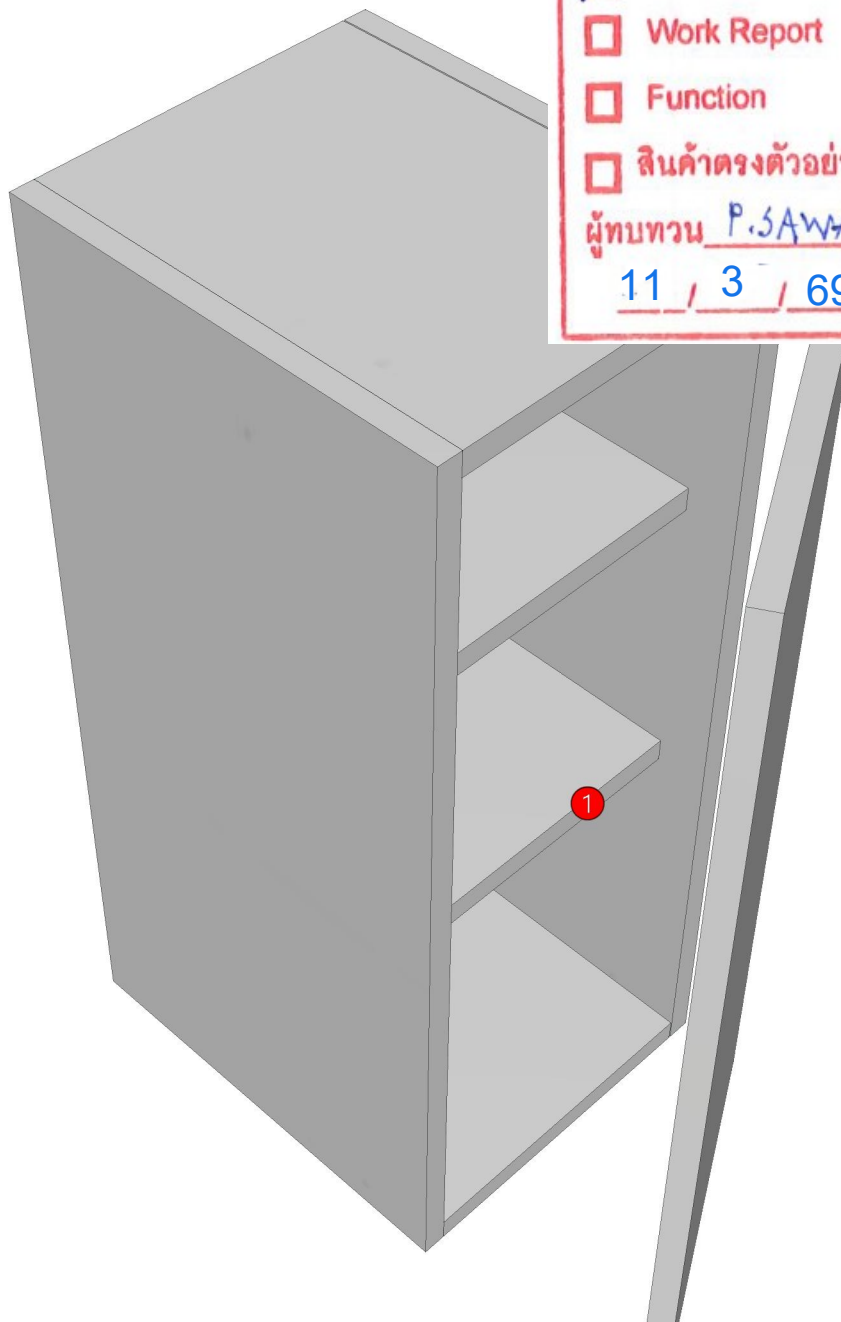

Model	ESCENT_BNA_DL25R		
Creator	SUTTHI.P	.BCP Name	INDEX_C3D_KITCHENPAE
Reviewer		Order	O003099
Approves	P.SAWA	Date	20/02/2026

ESCENT_BNA_DL25R-250X300X640

Colour

05.01=ML WHITE VM1012 18/18
05.72=ML.MD645 LONG BEACH (SN)

Edge

01.24=0.6 WHITE
01.392=1 LONG BEACH-MD645 (MW40-A1059TH00)

K2L 160177236