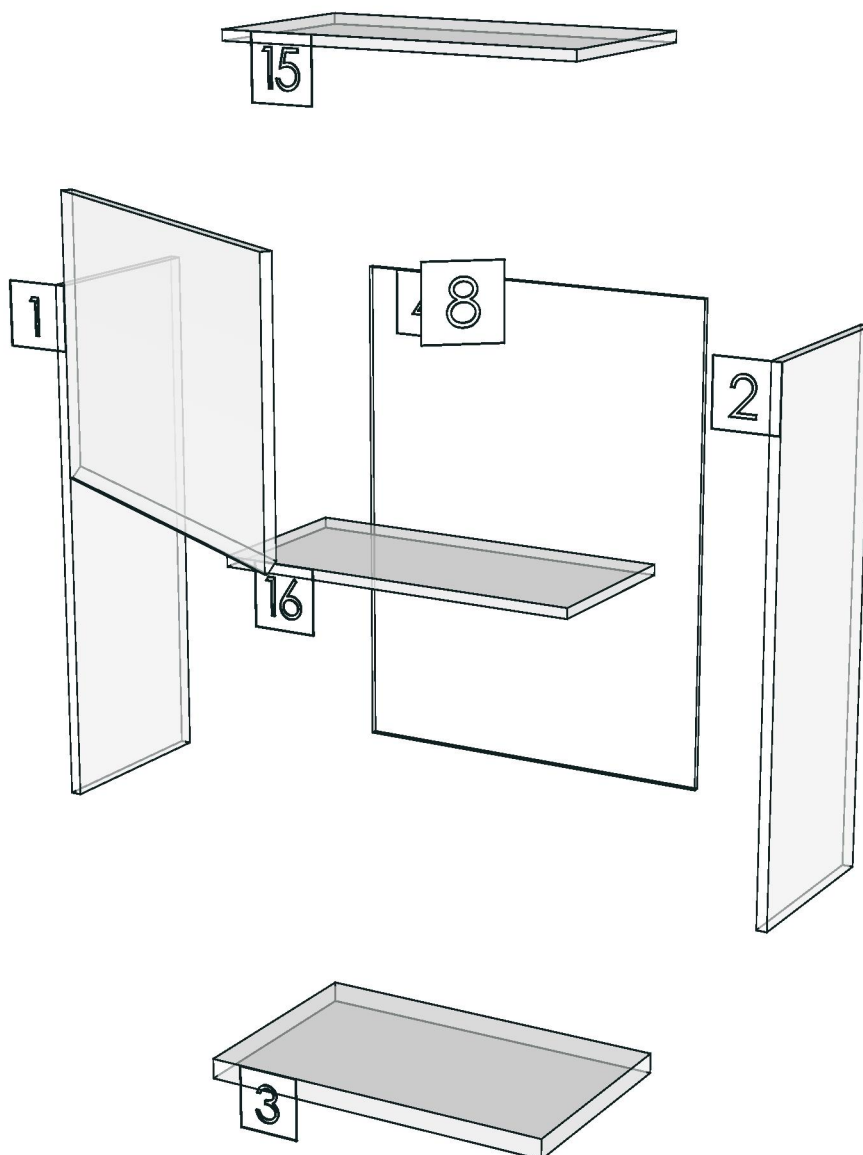

Model	-ESCENT_BNA_DLMV60L		
Creator	SUTTHI.P	.BCP Name	INDEX_C3D_KITCHENPAE
Reviewer		Order	O003100
Approves	<i>P. SAWA</i>	Date	20/02/2026