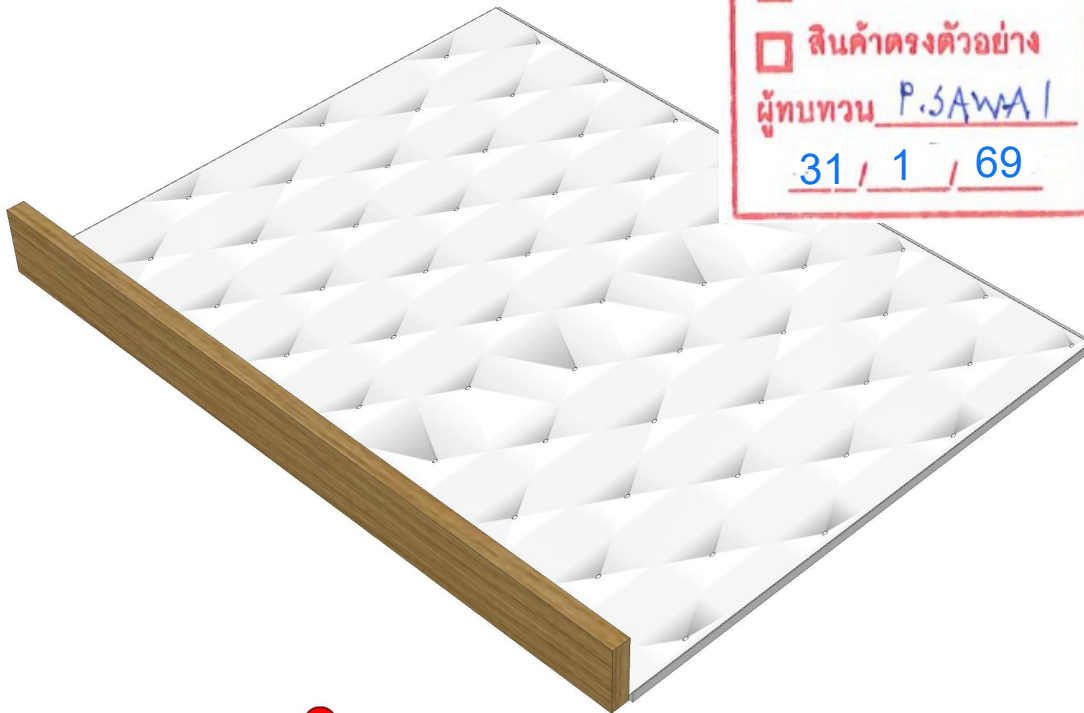

Model	ESCENT_BNA_D_FLR_650S		
Creator	SUTTHI.P	.BCP Name	INDEX_C3D_KITCHENPAE
Reviewer		Order	O003048
Approves	<i>P.SAWA</i>	Date	24/01/2026

ESCENT_BNA_D_FLR_650S-650X570X722

Colour

05.01=ML WHITE VM1012 18/18
05.72=ML.MD645 LONG BEACH (SN)

Edge

01.24=0.6 WHITE
01.392=1 LONG BEACH-MD645 (MW40-A1059TH00)

K1R 160175432

K1L 160177227

K2R 160175441

K2L 160177236

R&D REVIEW	
☒	DWG.Customer
☐	Work Report
☐	Function
☐	สินค้าตรงตัวอย่าง
ผู้ทบทวน <u>P.SAWA</u>	
<u>31 / 1 / 69</u>