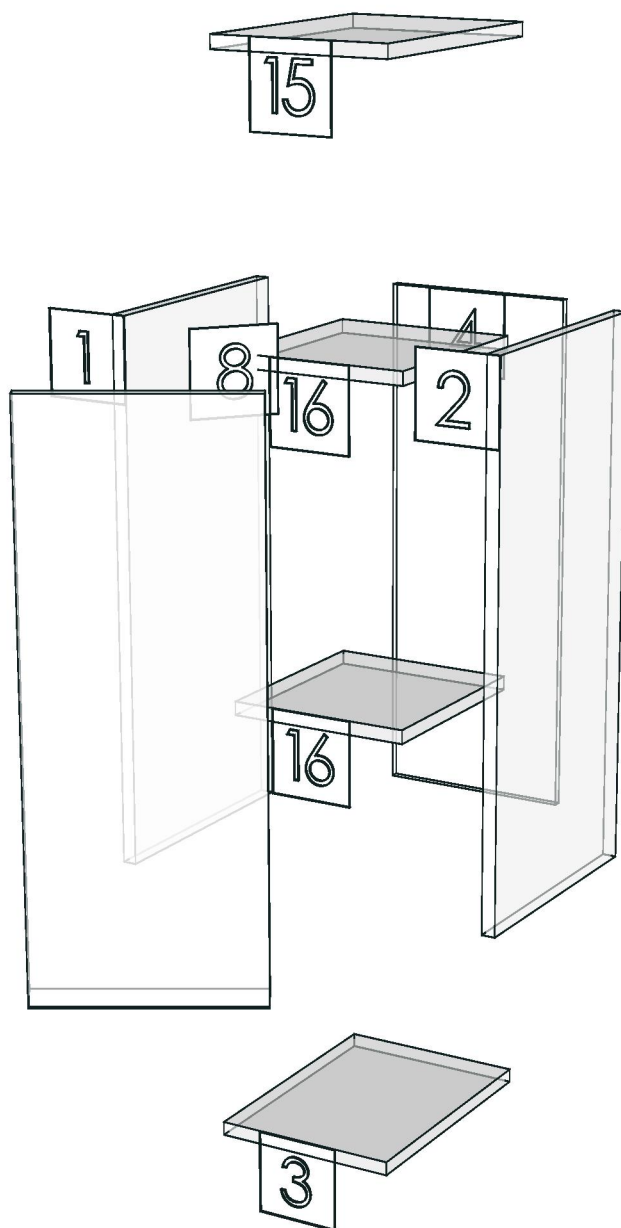

Model	ESCENT_BNA_DL60HR		
Creator	SUTTHI,P	.BCP Name	INDEX_C3D_KITCHENPAE
Reviewer		Order	O003052
Approves	1 	Date	28/01/2026

No.	Article No.	Description	Mat	Dimension	Cutting Size	Typepology	Skin
0	ESCENT_BNA_DL60HR	ESCENT_BNA_DL60HR		600x600x300			
	ESCENT_BNA_DL60HR-01	Left Panel	PB-ST	16x300x600	16X298.8X598.8;L2:W2	181000_STR=05.01_EDG=WHITE-6	2
	ESCENT_BNA_DL60HR-02	Right Panel	PB-ST	16x300x600	16X298.8X598.8;L2:W2	181001_STR=05.01_EDG=WHITE-6	2
	ESCENT_BNA_DL60HR-03	Bottom Panel	PB-ST	16x300x567	16X298.8X567;L2:W0	182000_STR=05.01_EDG=WHITE-6	2
	ESCENT_BNA_DL60HR-04	Rear Panel	PB-ST	9x566x425	9X564.8X423.8;L2:W2	186000_STR=05.01_EDG=WHITE-6	2
	ESCENT_BNA_DL60HR-07	Back Beam	PB-ST	19x40x600	19X38.8X598.8;L2:W2	183000_STR=05.01_EDG=WHITE-6	2
	ESCENT_BNA_DL60HR-08	DOOR R	PB-ST	16x597x598	16X595.8X596.8;L2:W2	186001_STR=05.01_EDG=WHITE-6	2
	ESCENT_BNA_DL60HR-15	Top Panel	PB-ST	16x300x567	16X298.8X567;L2:W0	182001_STR=05.01_EDG=WHITE-6	2