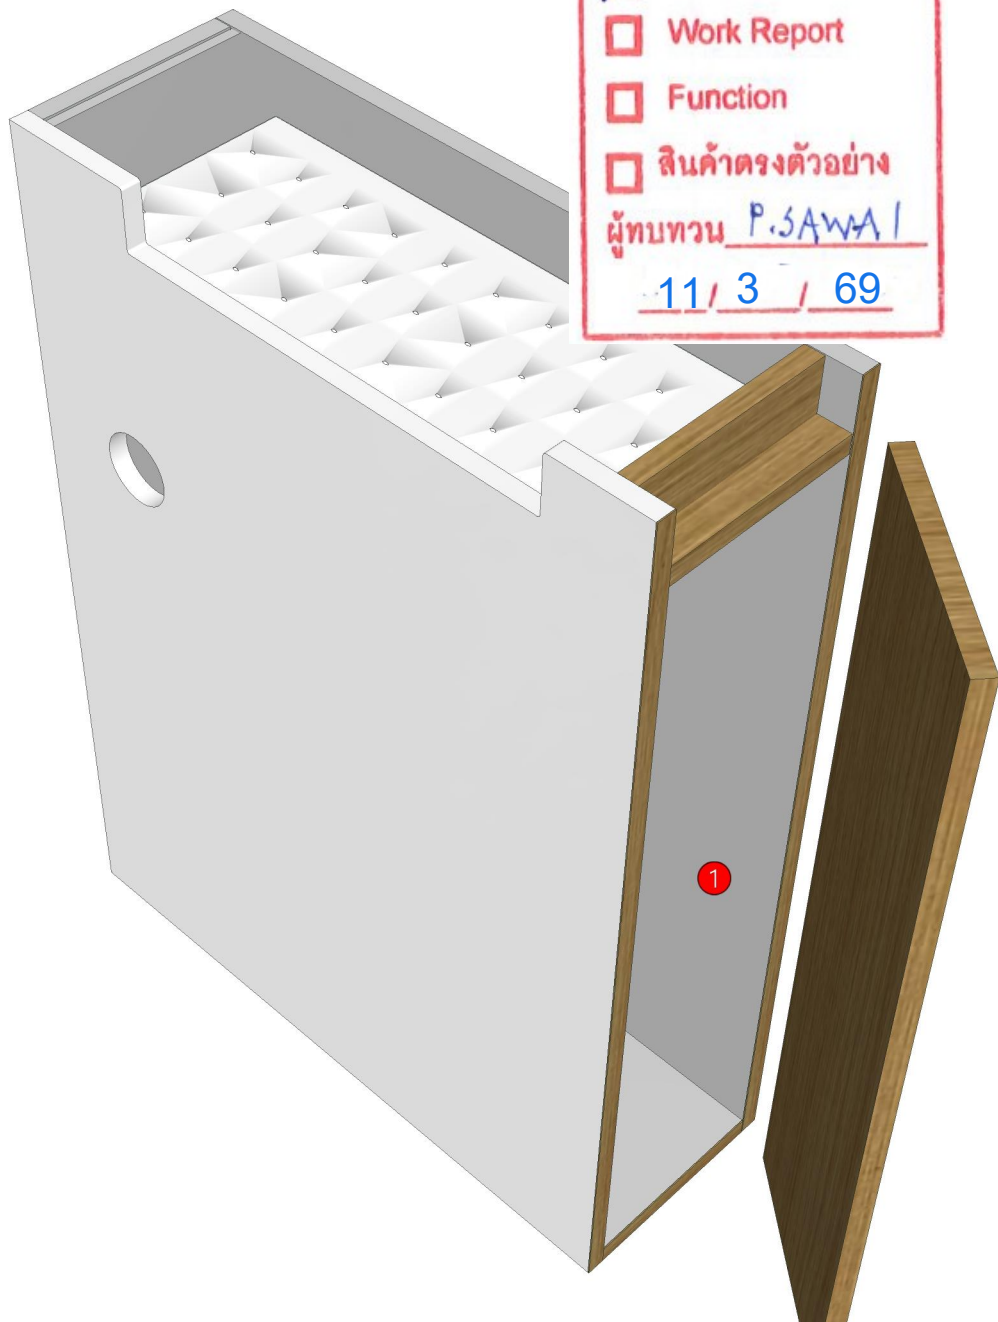

Model	ESCENT_BNA_DB20RGLSL		
Creator	SUTTHI.P	.BCP Name	INDEX_C3D_KITCHENPAE
Reviewer		Order	O003094
Approves	<i>P.SAWA I</i>	Date	20/02/2026

ESCENT_BNA_DB20RGLSL-200X570X772

Colour

05.01=ML WHITE VM1012 18/18

05.72=ML.MD645 LONG BEACH (SN)

Edge

01.24=0.6 WHITE

01.392=1 LONG BEACH-MD645 (MW40-A1059TH00)

K1L 160177227