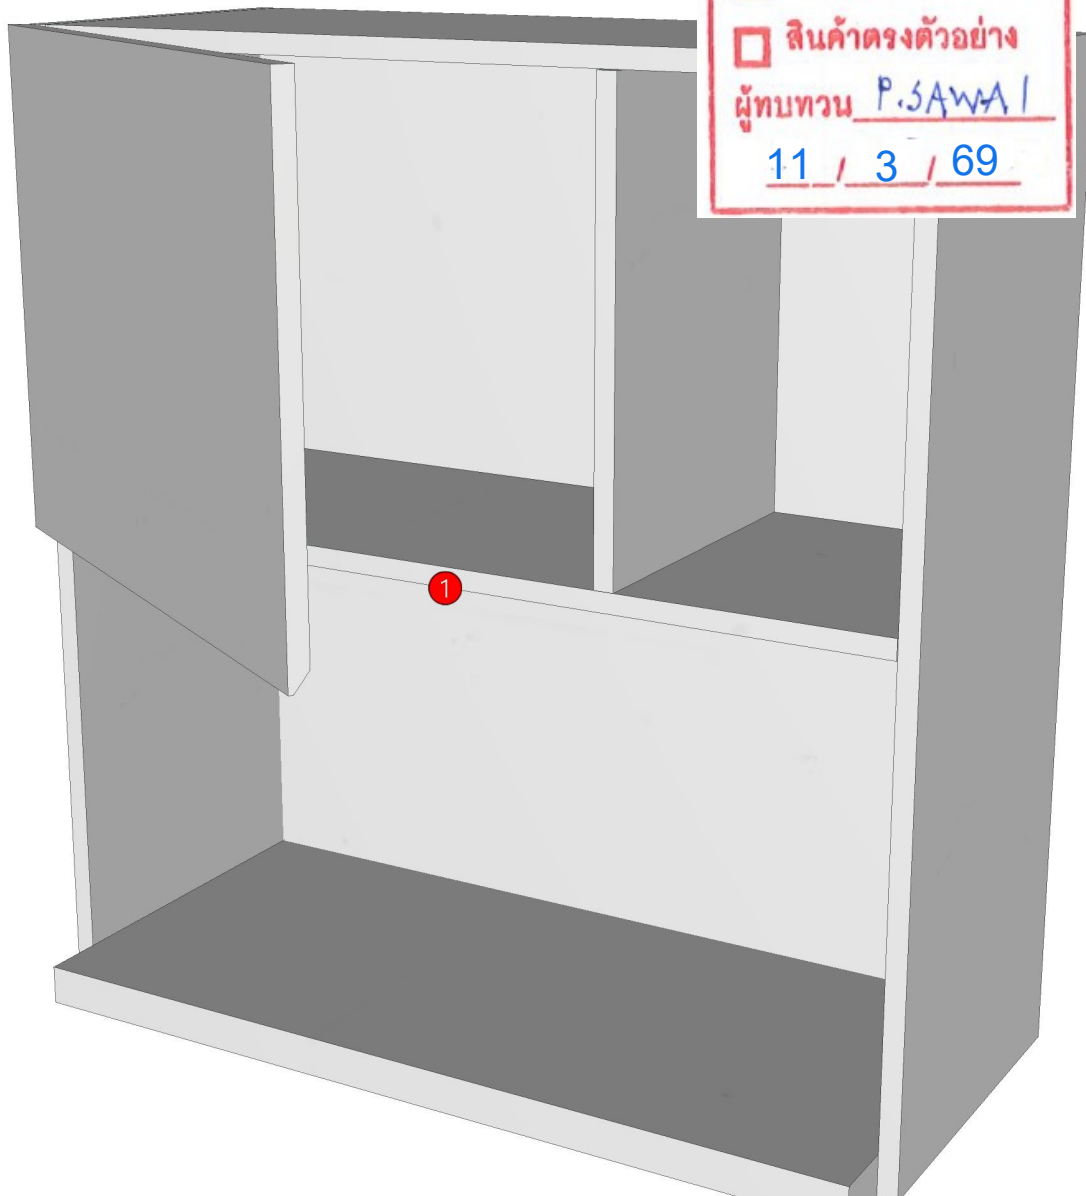

Model	ESCENT_BNA_DLMV75L		
Creator	SUTTHI.P	.BCP Name	INDEX_C3D_KITCHENPAE
Reviewer		Order	O003101
Approves	<i>P.SAWA</i>	Date	20/02/2026

ESCENT_BNA_DLMV75L-750X300X800

Colour

05.01=ML WHITE VM1012 18/18
05.72=ML.MD645 LONG BEACH (SN)

Edge

01.24=0.6 WHITE
01.392=1 LONG BEACH-MD645 (MW40-A1059TH00)

K1L 160177227