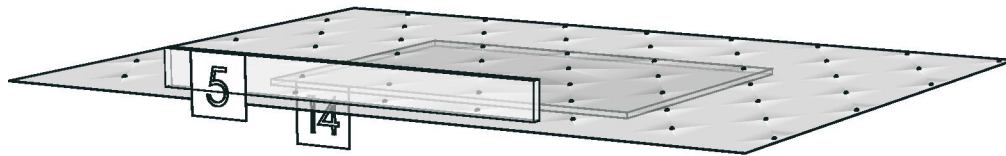

Model	-ESCENT_BNA_D_FLR_650S		
Creator	SUTTHI.P	.BCP Name	INDEX_C3D_KITCHENPAE
Reviewer		Order	0003048
Approves	<i>P. SAWA</i>	Date	24/01/2026