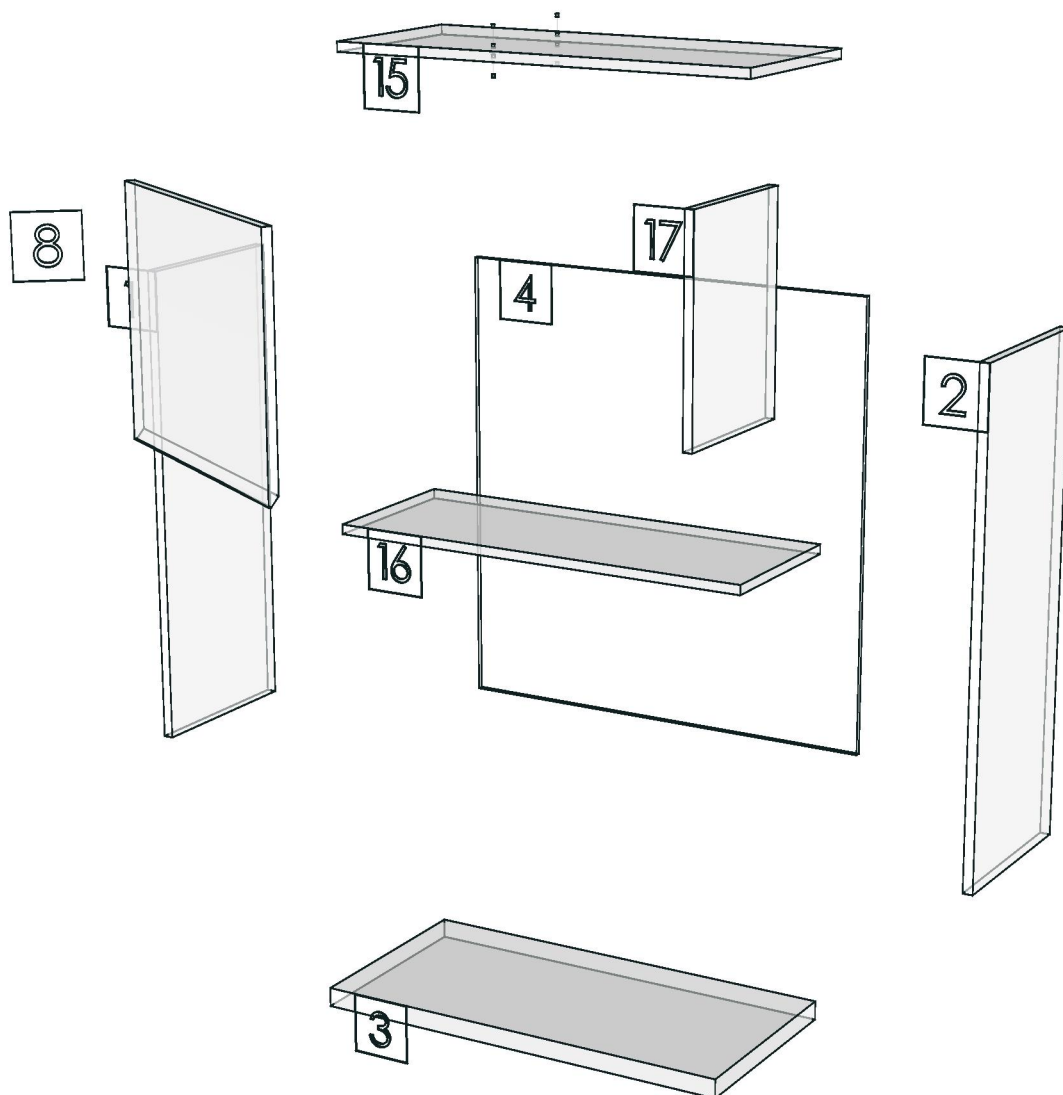

Model	-ESCENT_BNA_DLMV75L		
Creator	SUTTHI.P	.BCP Name	INDEX_C3D_KITCHENPAE
Reviewer		Order	O003101
Approves	<i>P. SAWA</i>	Date	20/02/2026