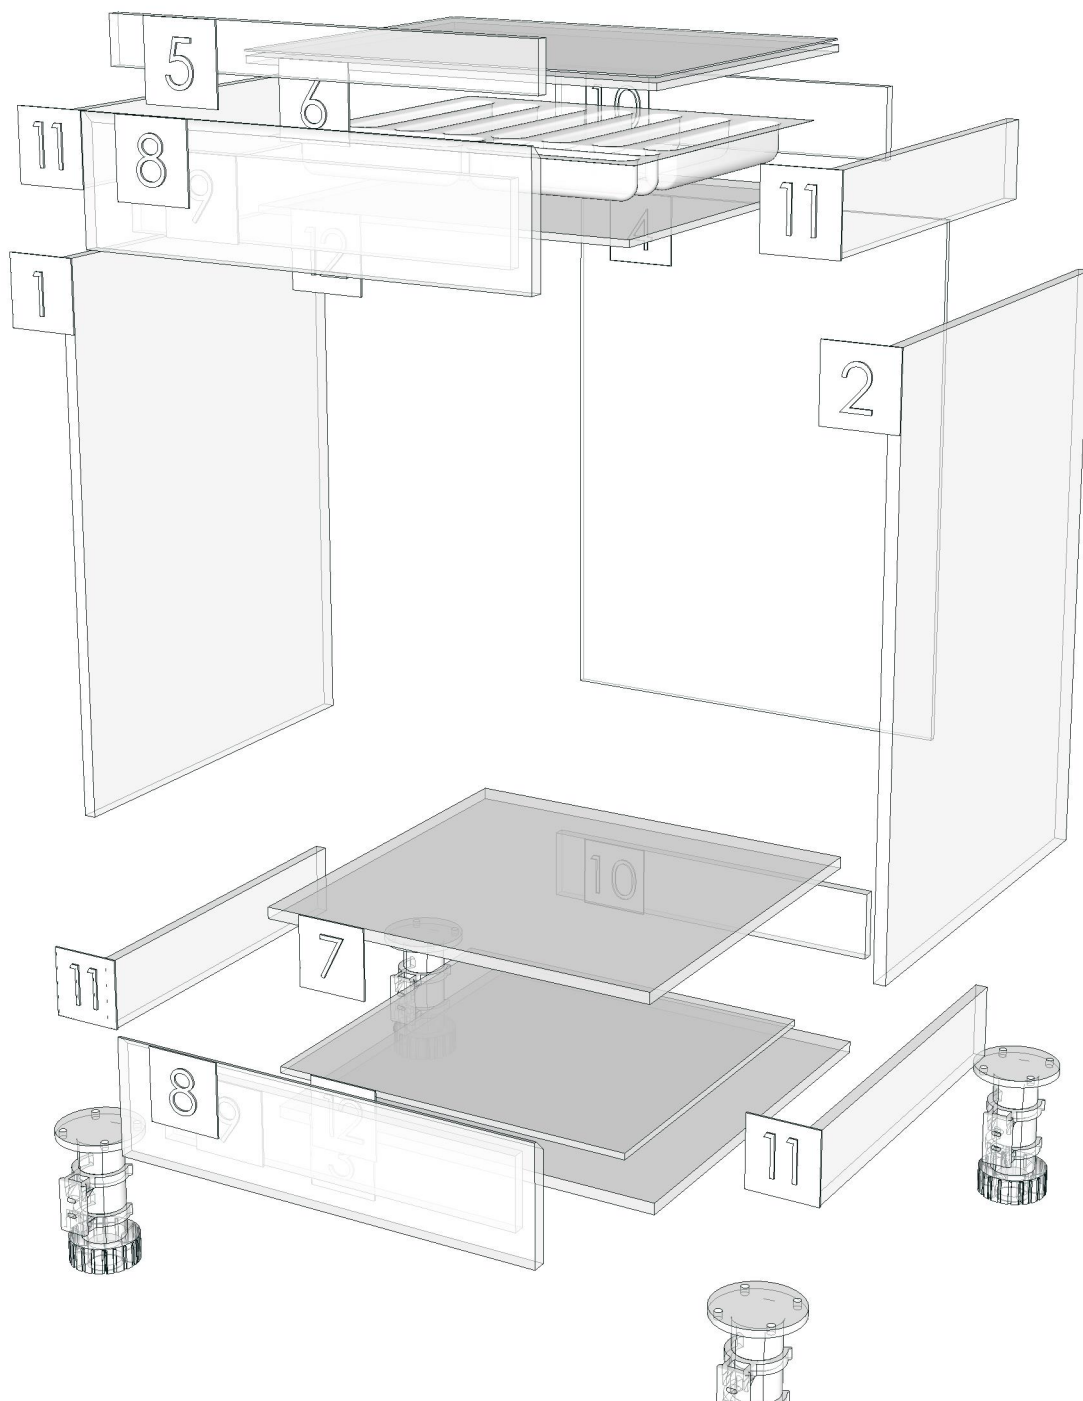

Edge

01.464=0.6 MFI599 PEARL(111038M1)

01.481=0.6 ML.HOKAIDO ELM AV4

01.382=1 AV4

- K100R-160177012
- K101R-160177022
- K103L-160177042
- K103R-160177052
- K104R-160177062
- K102R-1601

Model	-		
Creator	CHALEAMPHON	.BCP Name	INDEX_C3D_KITCHEN2
Reviewer		Order	H002348
Approves		Date	12/02/2026