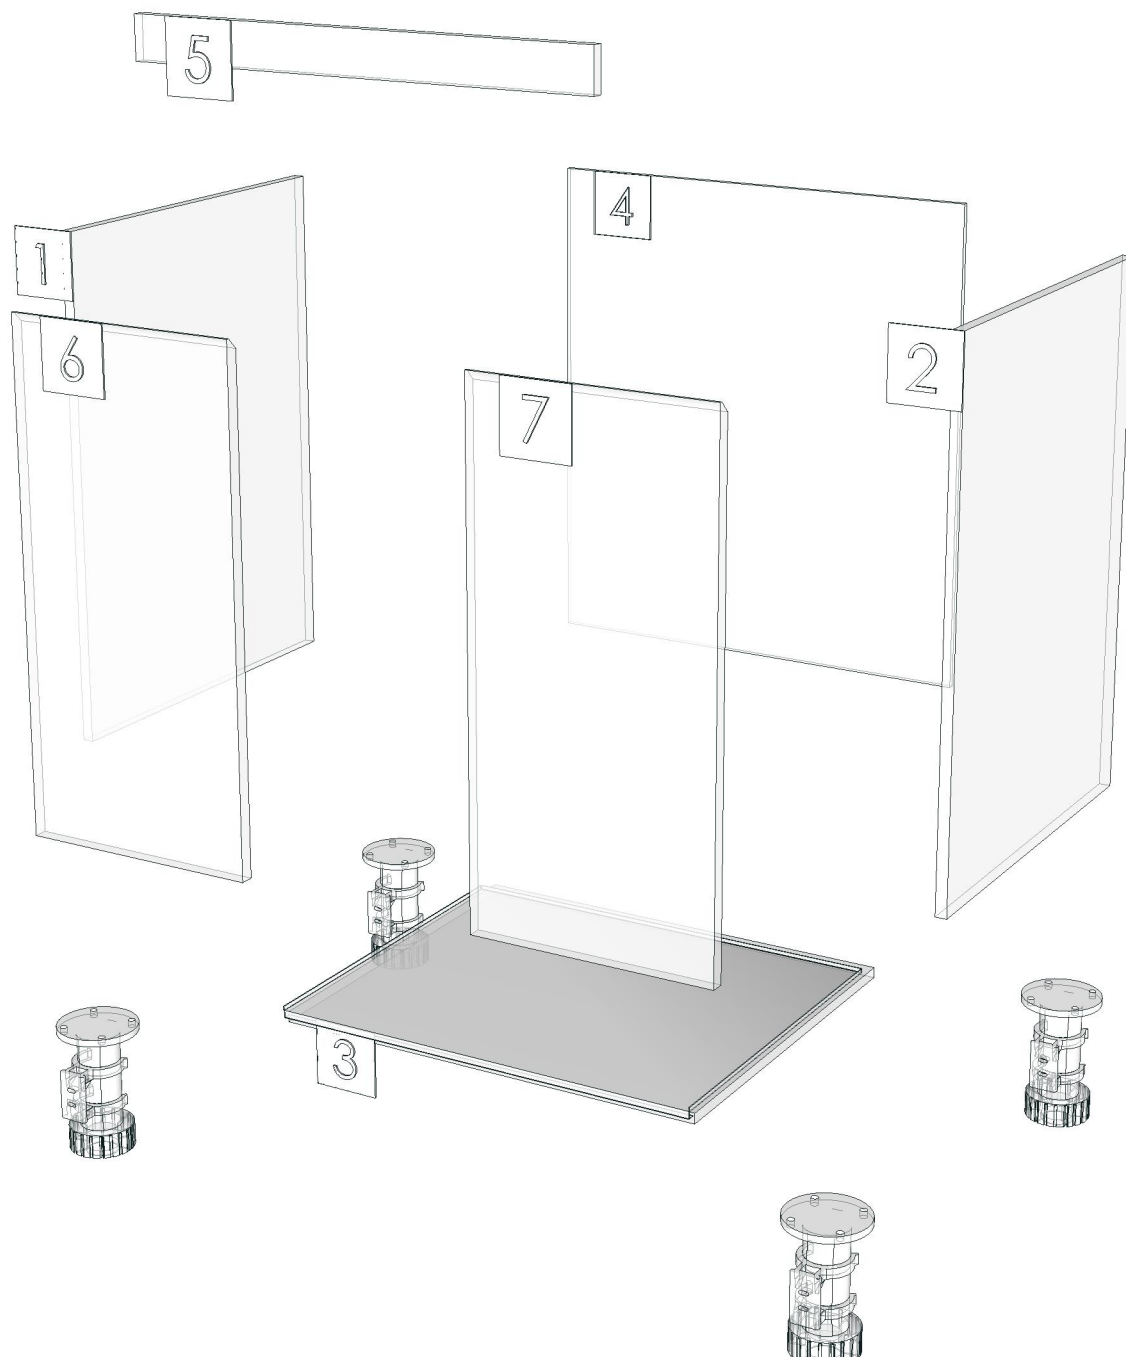

Edge

01.464=0.6 MFI599 PEARL(111038M1)

01.481=0.6 ML.HOKAIDO ELM AV4

01.382=1 AV4

K101R-160177022

K103L-160177042

K103R-160177052

Model	-		
Creator	CHALEAMPHON	.BCP Name	INDEX_C3D_KITCHEN2
Reviewer		Order	H002367
Approves		Date	16/02/2026