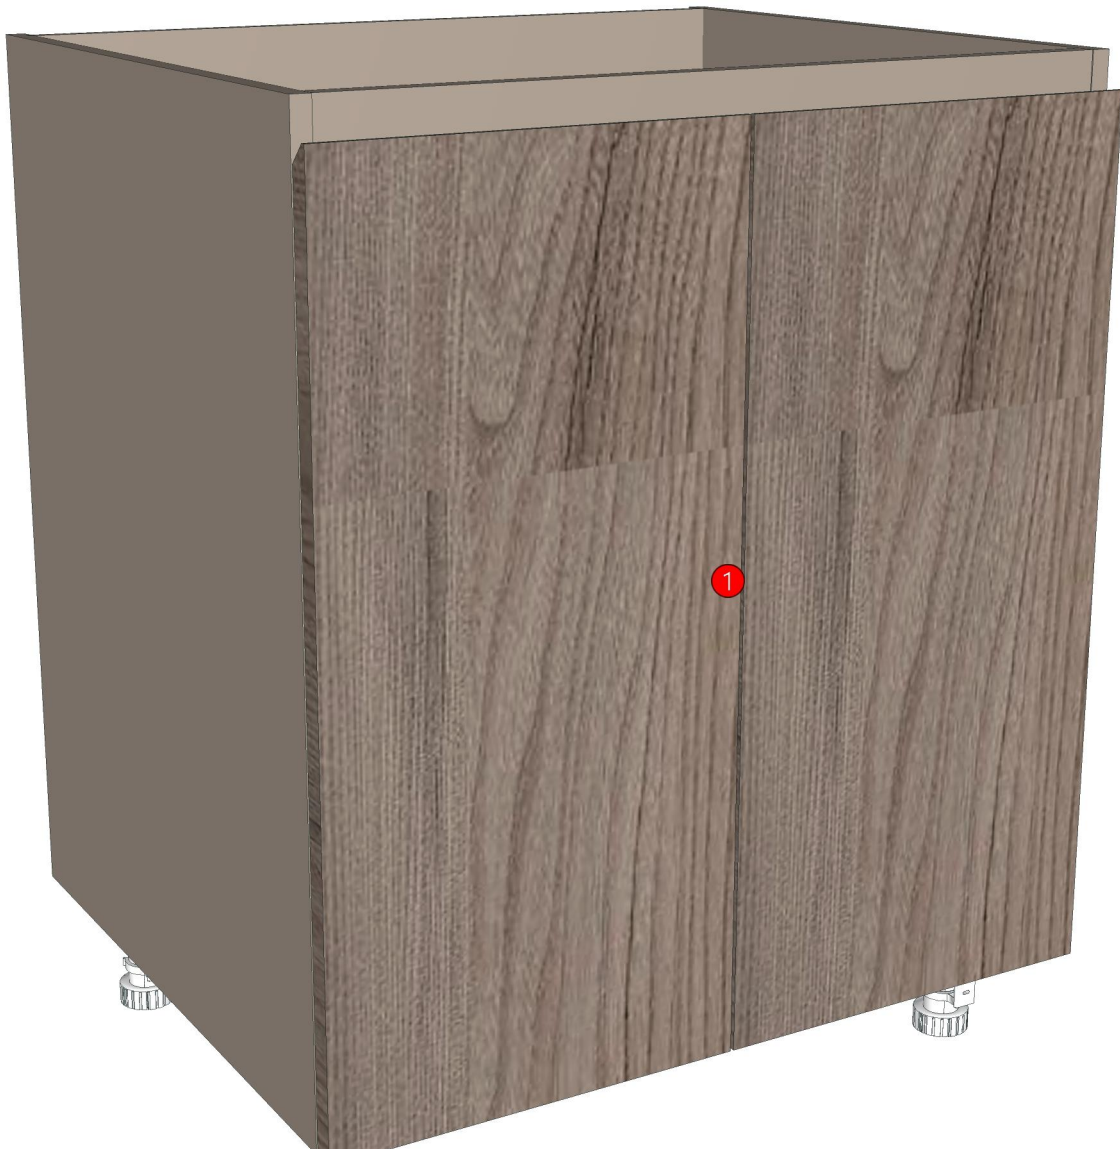

Edge

01.464=0.6 MFI599 PEARL(111038M1)

01.481=0.6 ML.HOKAIDO ELM AV4

01.382=1 AV4

K101R-160177022

K103L-160177042

K103R-160177052

Model	-		
Creator	CHALEAMPHON	.BCP Name	INDEX_C3D_KITCHEN2
Reviewer		Order	H002367
Approves		Date	16/02/2026