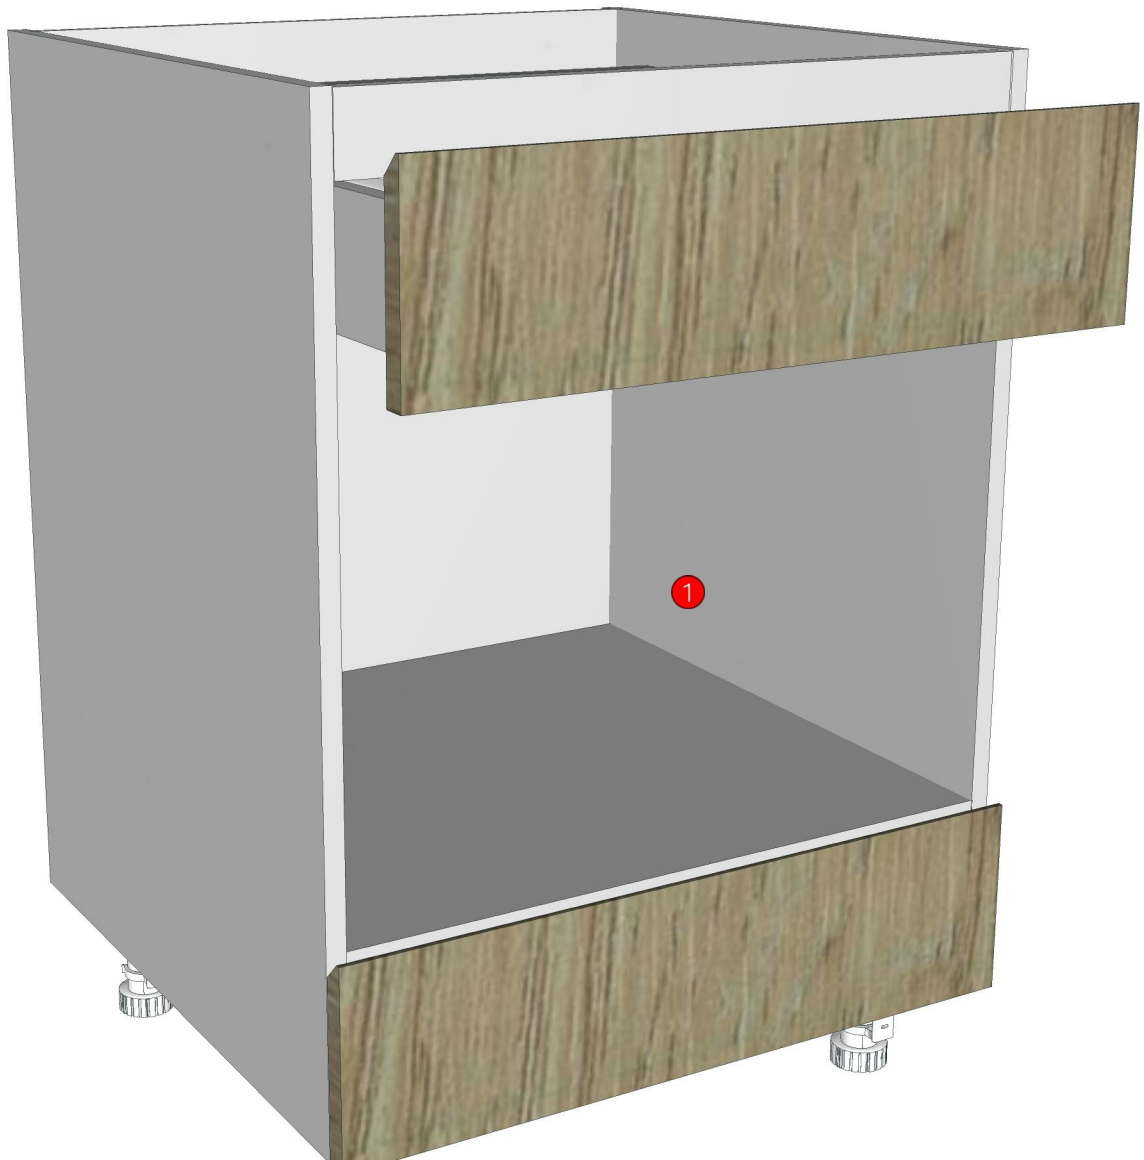

- K100R-160171134
- K101R-160176634
- K102R-160176644
- K103R-160176653
- K104R-160176662
- K106R-160176685
- K107R-160176695
- K108R-160176705
- K109R-160176719
- K110R-160176739
- K111R-160176750
- K112R-160176760
- K113R-160176771