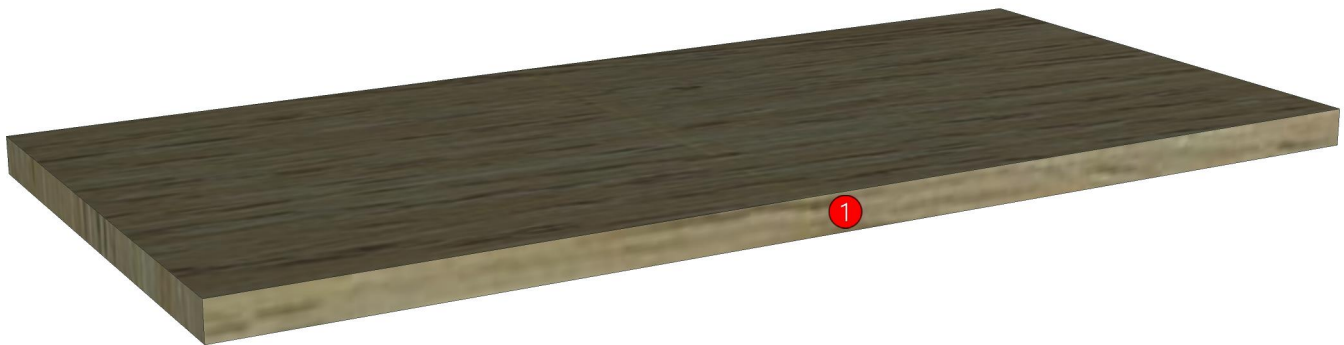

Model	1PLUS_ST2_DSH60		
Creator	CHALEAMPON	.BCP Name	INDEX_C3D_KITCHEN2
Reviewer		Order	H002414
Approves		Date	20/02/2026

1PLUS_ST2_DSH60-600X284X19

Colour

07.18=AQ2 GRAND OAK WOODRIFT

Edge

01.477=0.6 GRAND OAK AQ2 A613 TH00

R&D REVIEW	
☒	DWG.Customer
☒	Work Report
☐	Function
☐	สินค้าตรงตัวอย่าง
ผู้ทบทวน <u>P.SAWAI</u>	
<u>20/02/2026</u>	

K105R-160176673

K108R-160176705