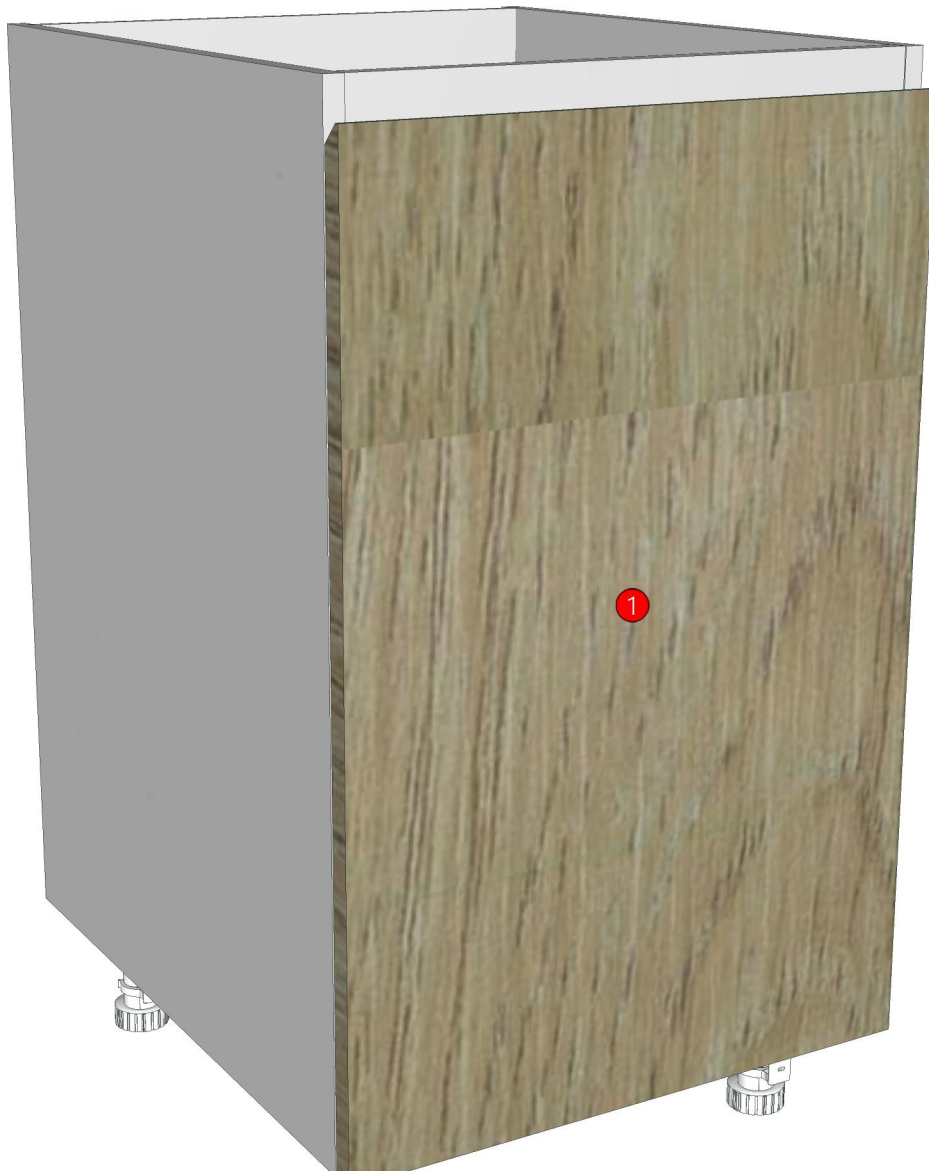

K105R-160176673