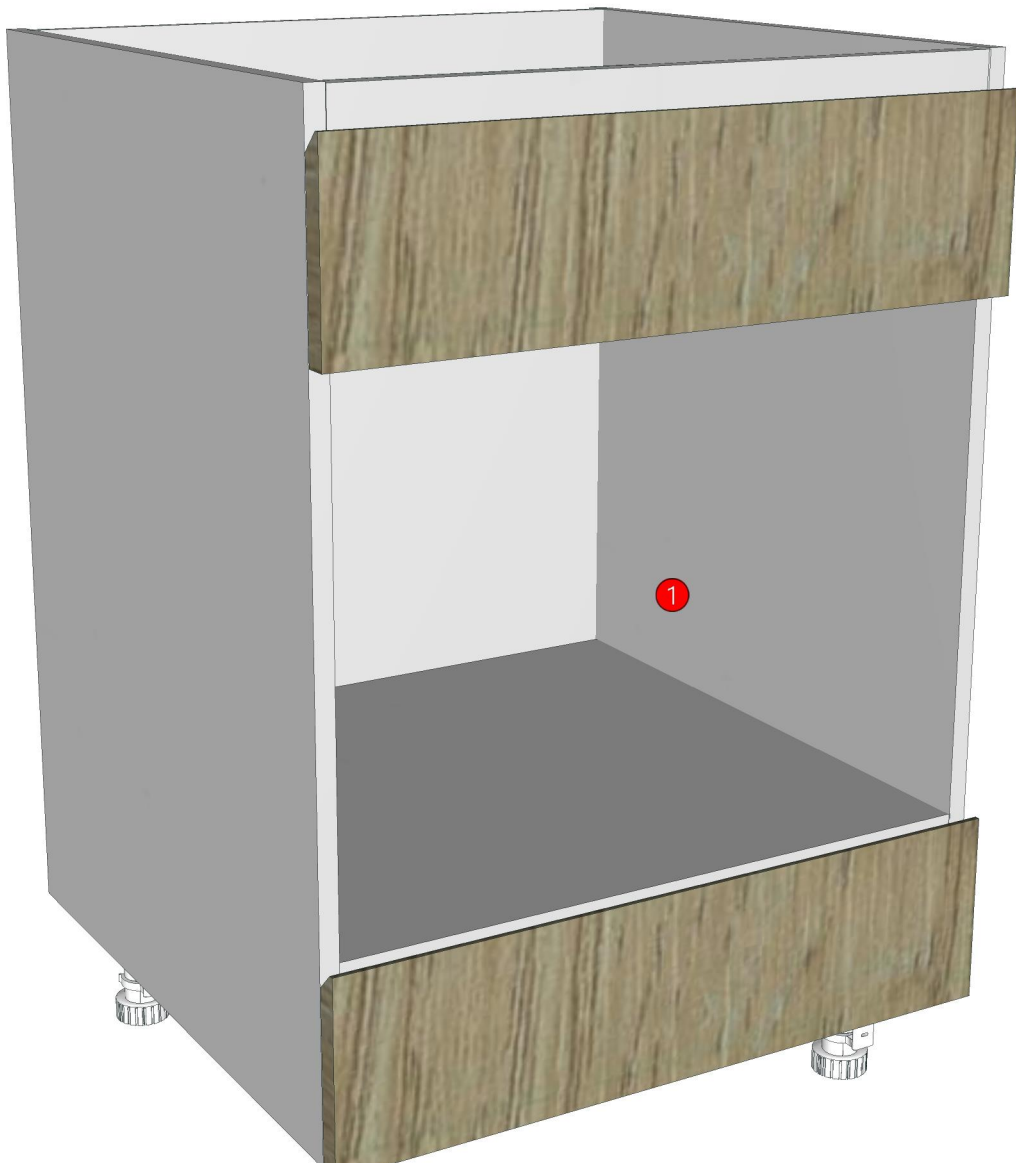

K105R-160176673