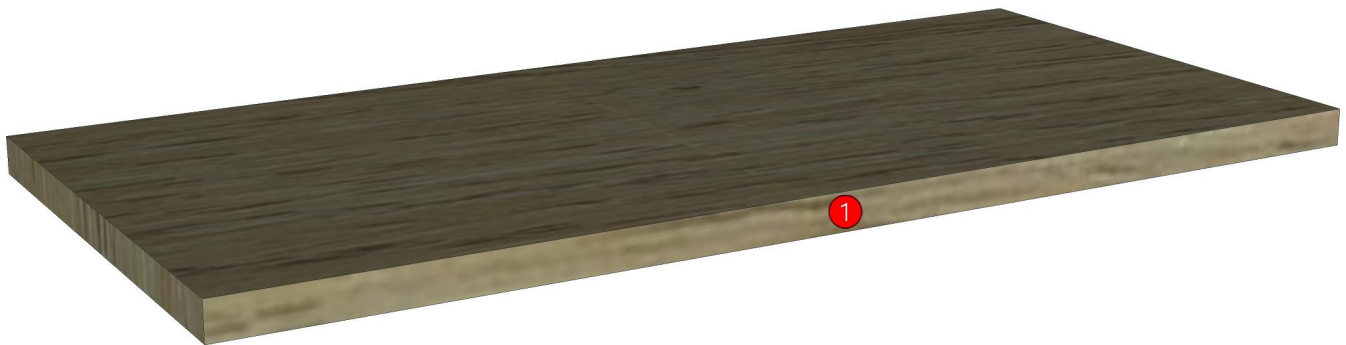

K105R-160176673

K108R-160176705