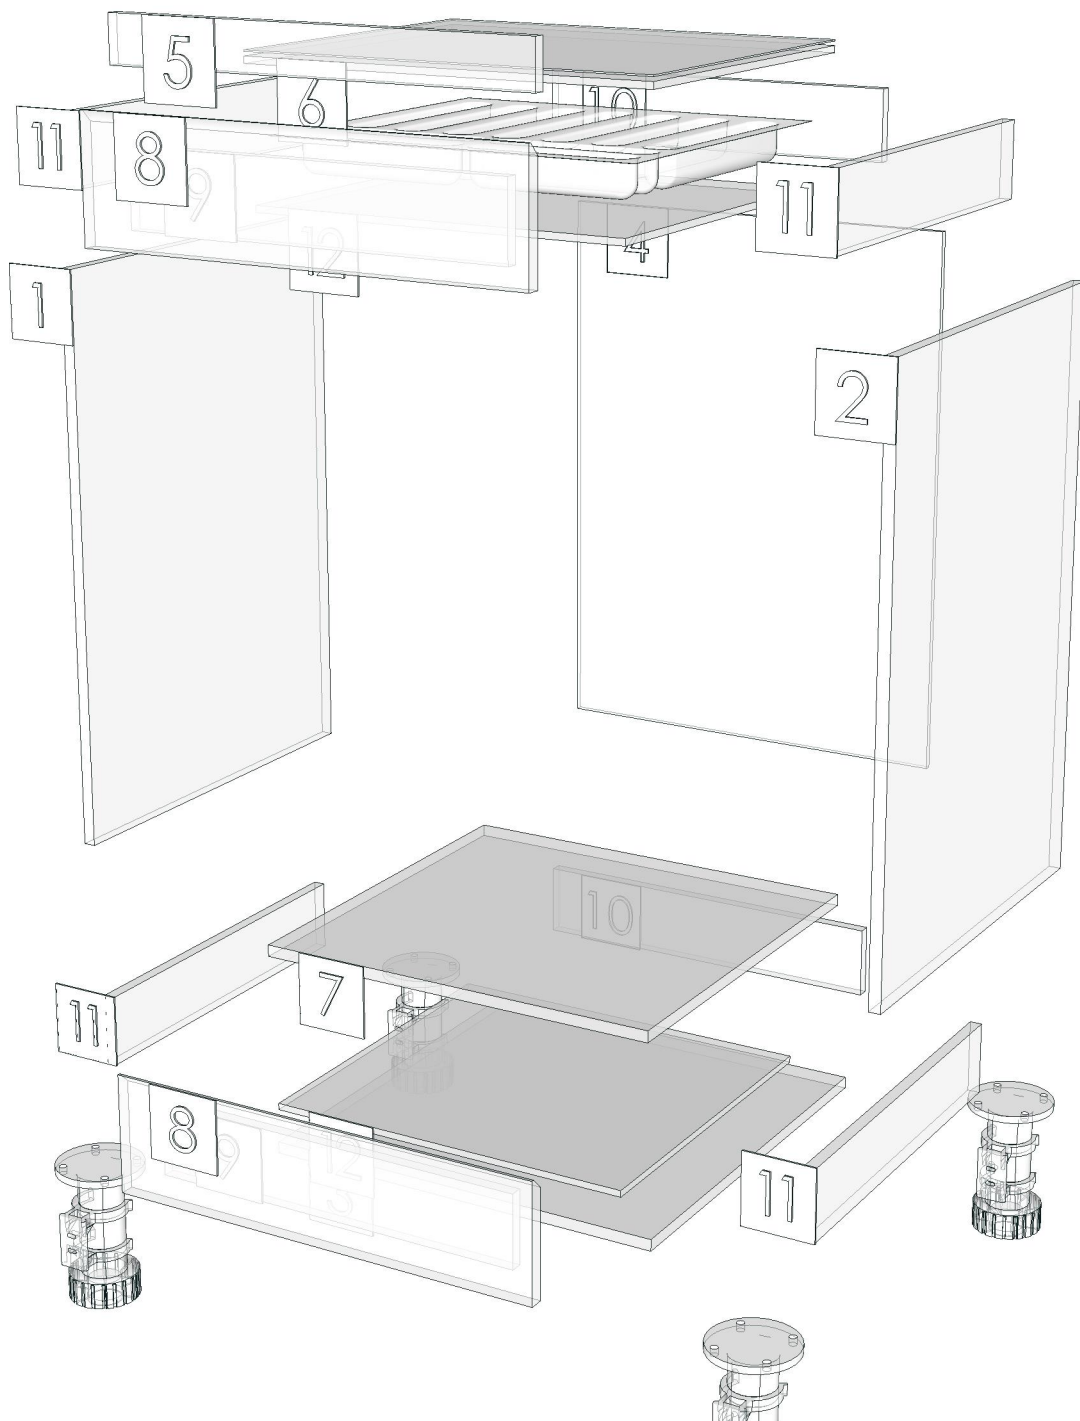

Edge

01.08=0.6 WHITE
01.477=0.6 GRAND OAK AQ2 A613,TH00

K105R-160176673

Model	-		
Creator	CHALEAMPHON	.BCP Name	INDEX_C3D_KITCHEN2
Reviewer		Order	H002388
Approves		Date	19/02/2026

Model	1PLUS_ST2_DBO65R		
Creator	CHALEAMPON	.BCP Name	INDEX_C3D_KITCHEN2
Reviewer		Order	H002389
Approves		Date	19/02/2026