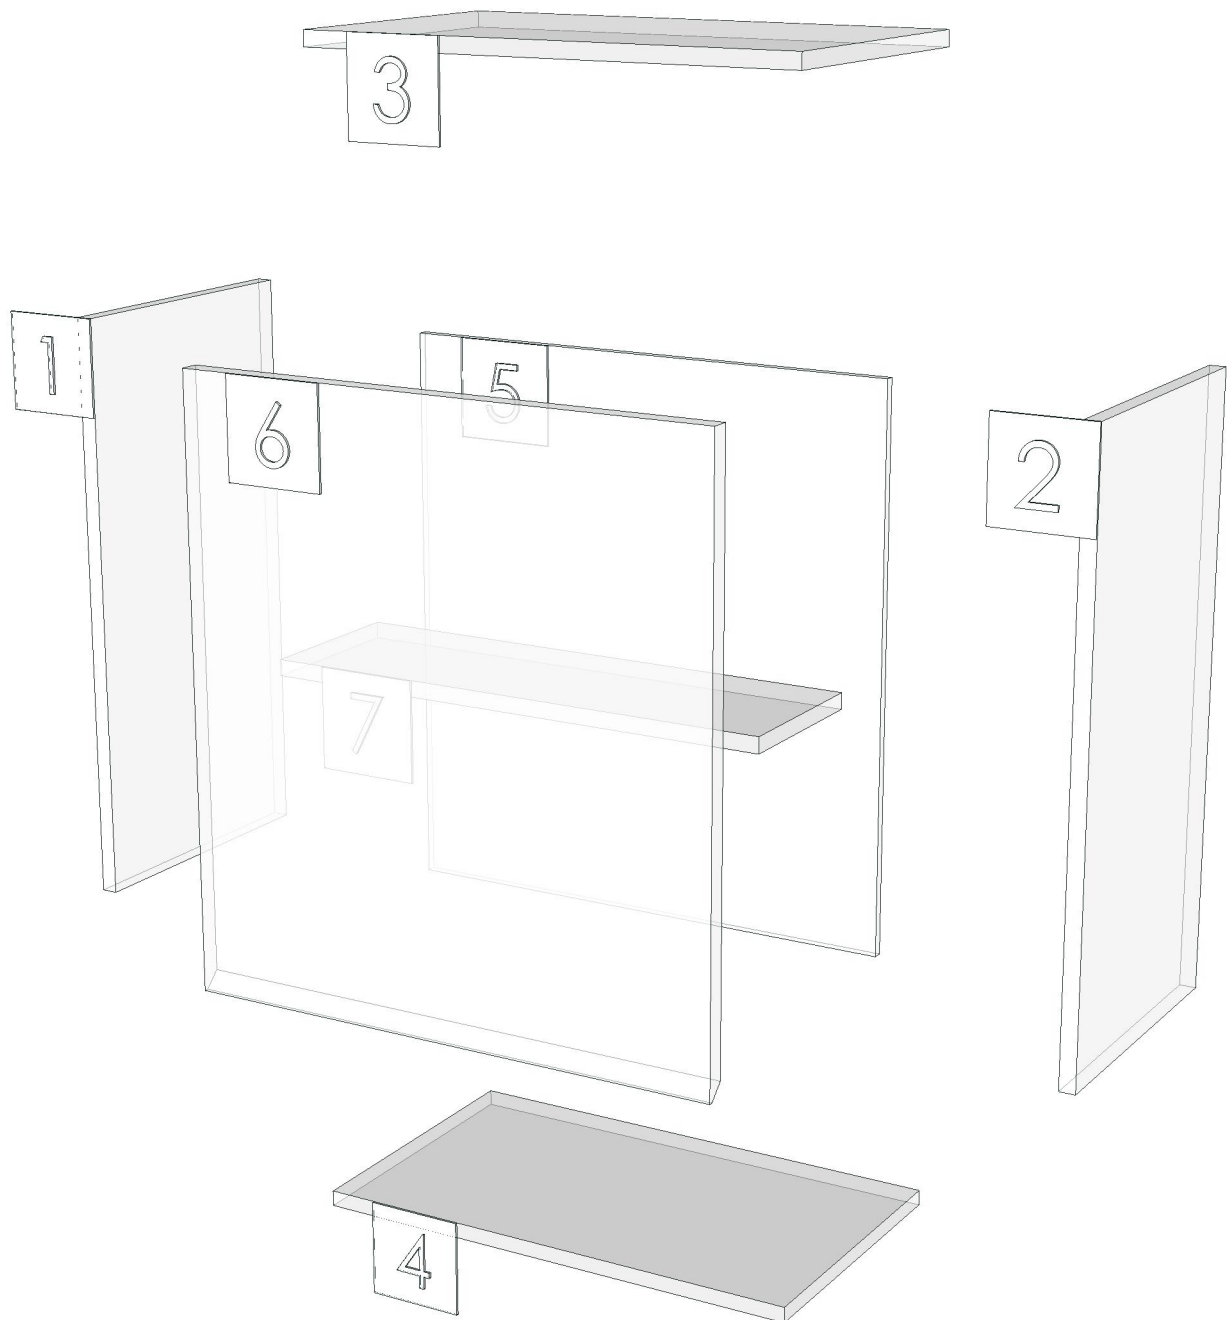

Edge

01.08=0.6 WHITE
01.477=0.6 GRAND OAK AQ2 A613,TH00

K105R-160176673

Model	-		
Creator	CHALEAMPHON	.BCP Name	INDEX_C3D_KITCHEN2
Reviewer		Order	H002397
Approves		Date	19/02/2026

Model	1PLUS_ST2_DL60HL		
Creator	CHALEAMPHON	.BCP Name	INDEX_C3D_KITCHEN2
Reviewer		Order	H002103
Approves		Date	31/10/2025