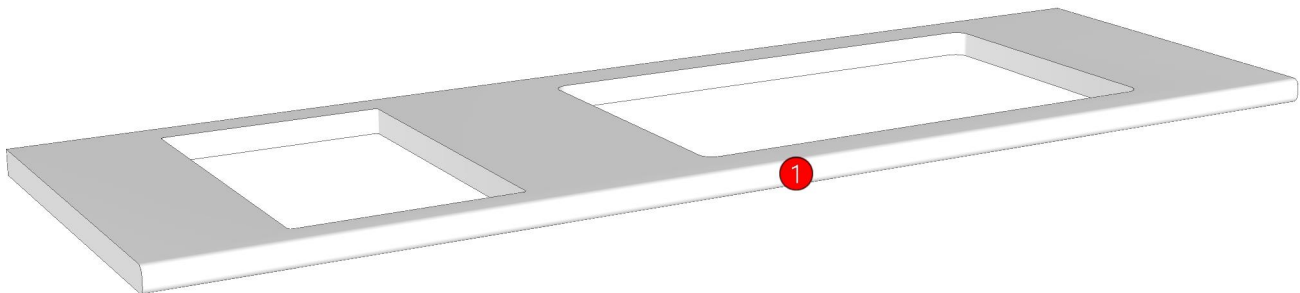

30.01=ML WHITE VM1012 18/18 (WET PROTECT)

30.02=NO SURFACE DAMP PROOF WOOD 18/18 (WET PROTECT)

Edge

04.01=0.8 HPL

K105R-160176673

Model	1PLUS_ST2_TOP_K105R		
Creator	CHALEAMPHON	.BCP Name	INDEX_C3D_KITCHEN2
Reviewer		Order	H002443
Approves		Date	27/02/2026

No.	Article No.	Description	Mat	Dimension	Cutting Size	Typepology	Skin
0	1PLUS_ST2_TOP_K105R			1852x38x600			
	1PLUS_ST2_TOP_K105R-01A	TOP ASSEMBLE COMPLETED	PB-	38x600x1852	38X600X1850.4;L0:W2	182000_STR=04.26_EDG=HPL-.8	2
	1PLUS_ST2_TOP_K105R-01AA	TOP	PB-ST	18x600x1862	18X600X1862;NO EDGE	182001_STR=04.10_EDG=-	1
	1PLUS_ST2_TOP_K105R-01AB	DOUBLE TOP	PB-ST	18x50x1862	18X50X1862;NO EDGE	182002_STR=30.02_EDG=-	
	1PLUS_ST2_TOP_K105R-01B	DOUBLE FRONT BACK	PB-ST	18x50x1642	18X50X1642;NO EDGE	182003_STR=30.01_EDG=-	2
	1PLUS_ST2_TOP_K105R-01B	DOUBLE FRONT BACK	PB-ST	18x50x1642	18X50X1642;NO EDGE	182004_STR=30.01_EDG=-	2
	1PLUS_ST2_TOP_K105R-01C	DOUBLE LIFE RIGHT	PB-ST	18x110x550	18X110X550;NO EDGE	185000_STR=30.01_EDG=-	2
	1PLUS_ST2_TOP_K105R-01C	DOUBLE LIFE RIGHT	PB-ST	18x110x550	18X110X550;NO EDGE	185001_STR=30.01_EDG=-	2