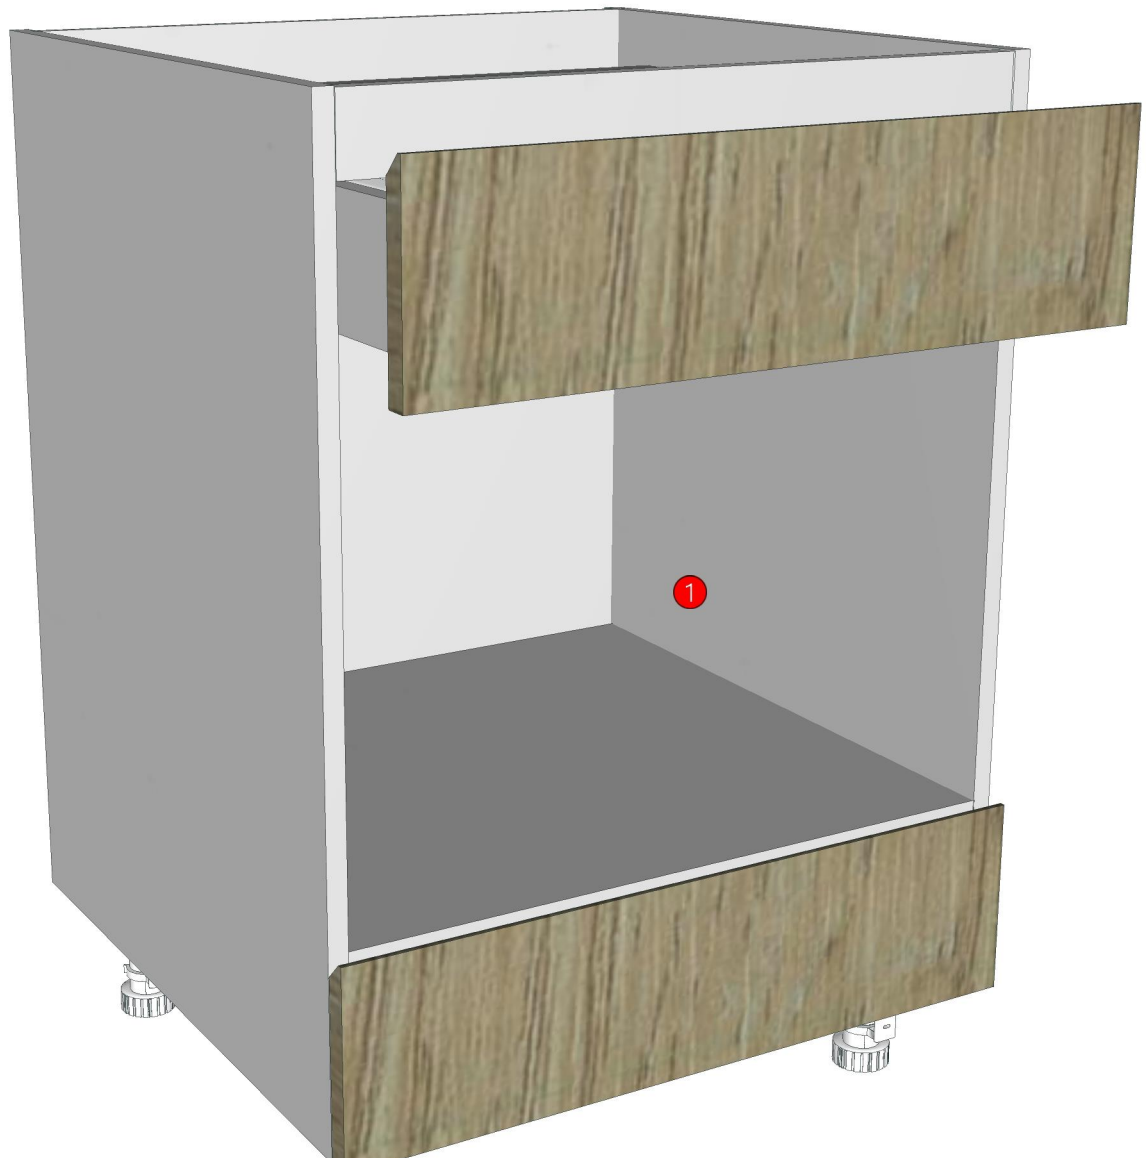

- K100R-160171134
- K101R-160176634
- K102R-160176644
- K103R-160176653
- K104R-160176662
- K106R-160176685
- K107R-160176695
- K108R-160176705
- K109R-160176719
- K110R-160176739
- K111R-160176750
- K112R-160176760
- K113R-160176771