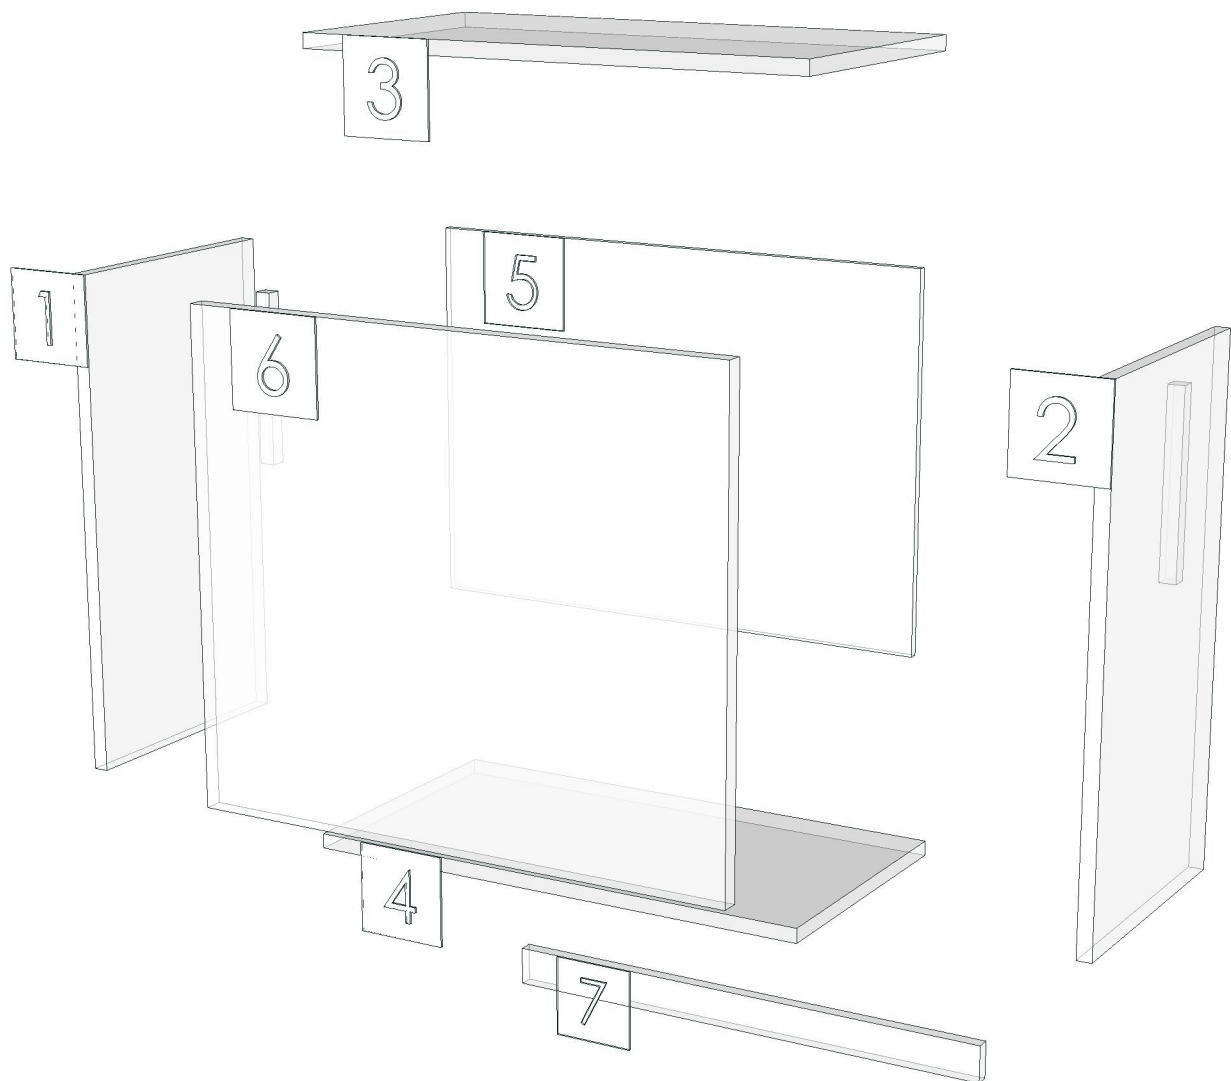

Model	-		
Creator	CHALEAMPON	.BCP Name	INDEX_C3D_KITCHEN2
Reviewer		Order	H002103
Approves		Date	31/10/2025