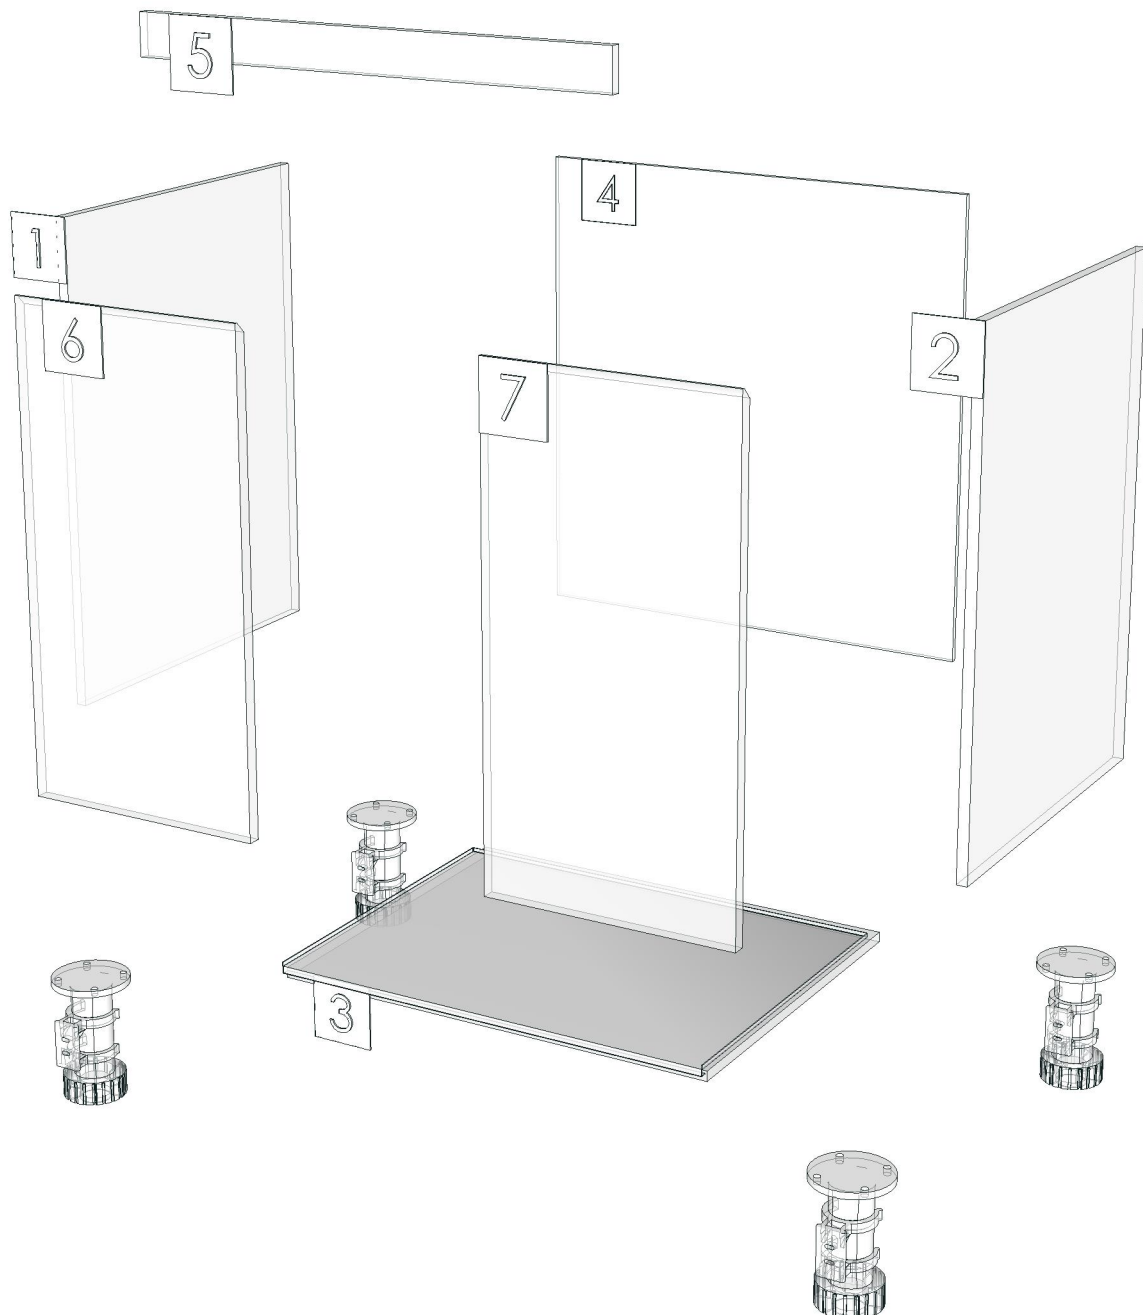

1PLUS_ST2_DBS75-750X570X760

Colour

05.01=ML WHITE VM1012 18/18
07.18=AQ2 GRAND OAK WOODRIFT

Edge

01.08=0.6 WHITE
01.477=0.6 GRAND OAK AQ2 A613 TH00

K102R-160176644
K110R-160176739
K113R-160176771

Model	-		
Creator	CHALEAMPHON	.BCP Name	INDEX_C3D_KITCHEN2
Reviewer		Order	H002396
Approves		Date	19/02/2026