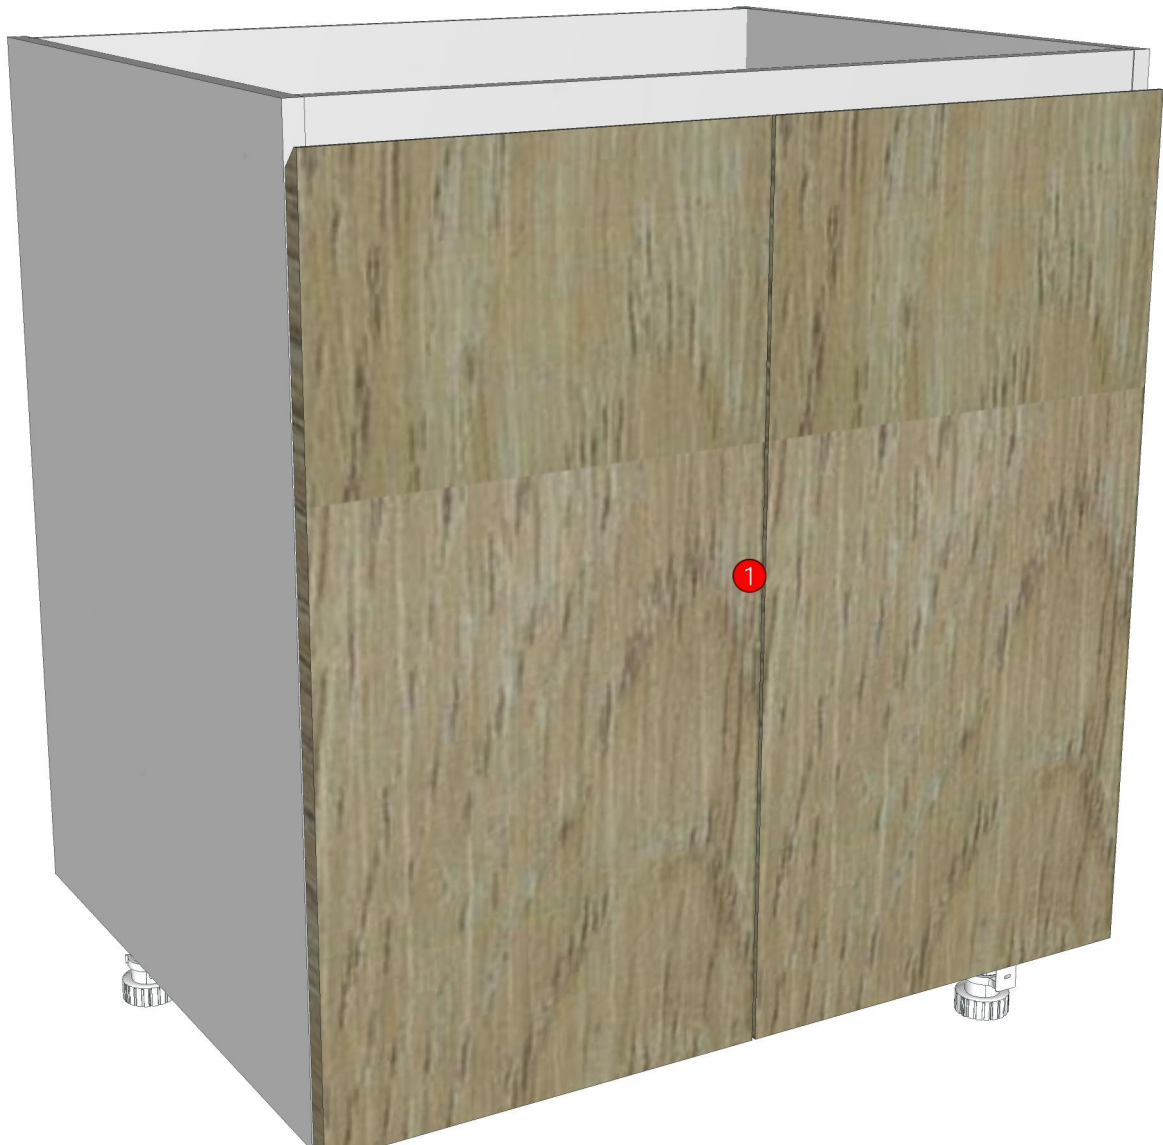

1PLUS_ST2_DBS75-750X570X760

Colour

05.01=ML WHITE VM1012 18/18
07.18=AQ2 GRAND OAK WOODRIFT

Edge

01.08=0.6 WHITE
01.477=0.6 GRAND OAK AQ2 A613 TH00

K102R-160176644
K110R-160176739
K113R-160176771

Model	-		
Creator	CHALEAMPHON	.BCP Name	INDEX_C3D_KITCHEN2
Reviewer		Order	H002396
Approves		Date	19/02/2026