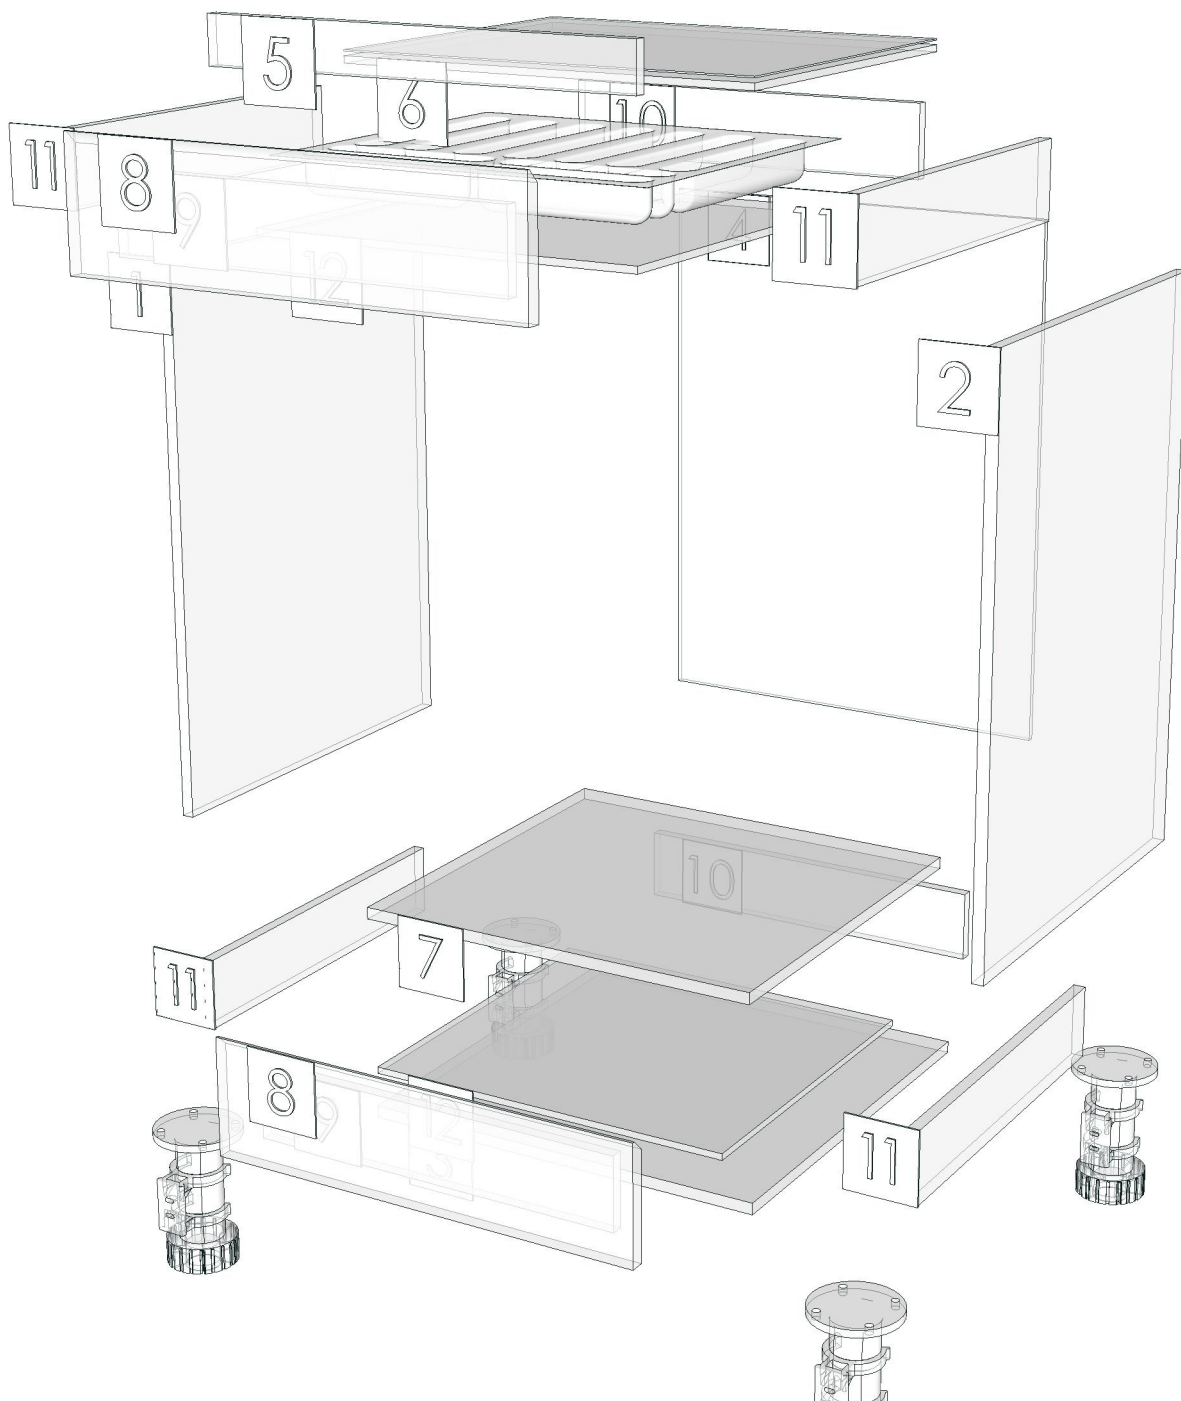

Model	-		
Creator	CHALEAMPHON	.BCP Name	INDEX_C3D_KITCHEN2
Reviewer		Order	H002101
Approves		Date	31/10/2025