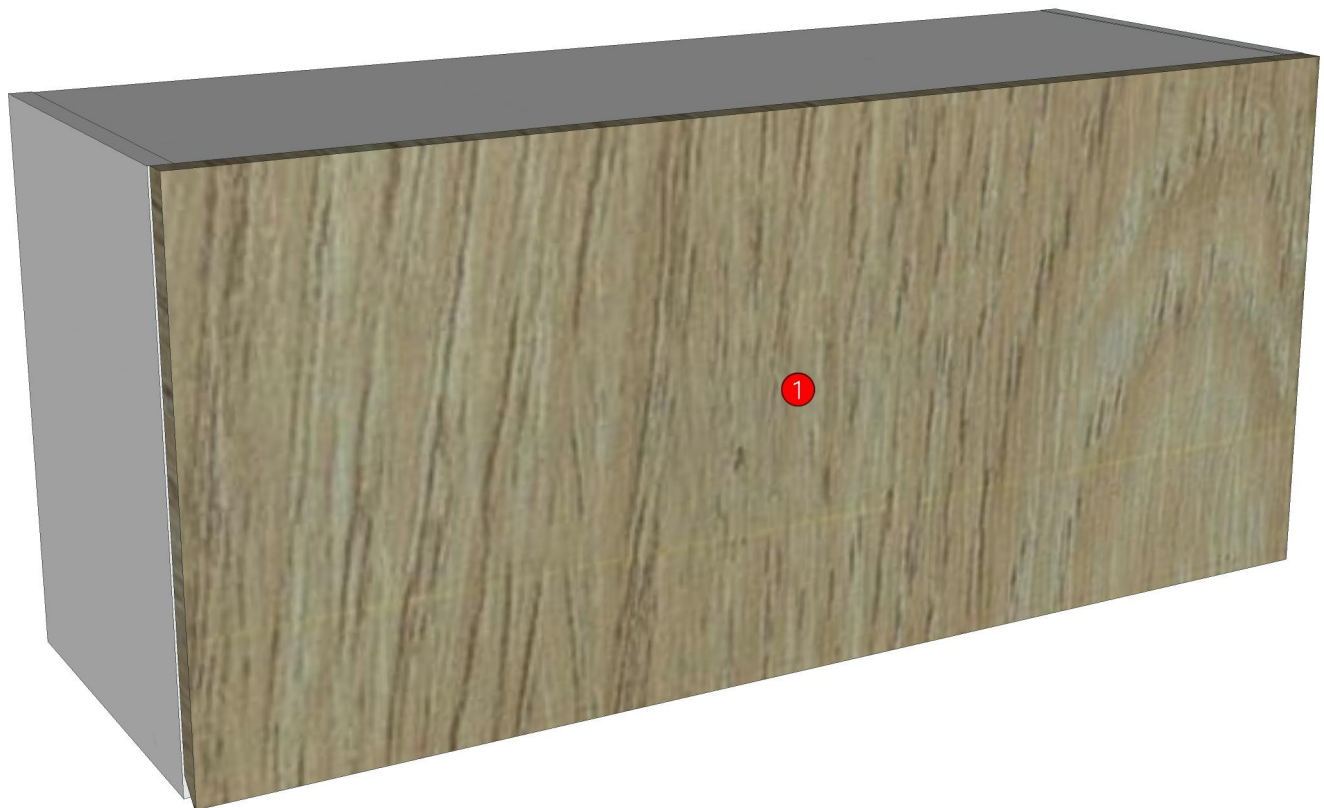

K100R-160175947
K106R-160176006
K107R-160176015
K108R-160176024
K109L-160176033