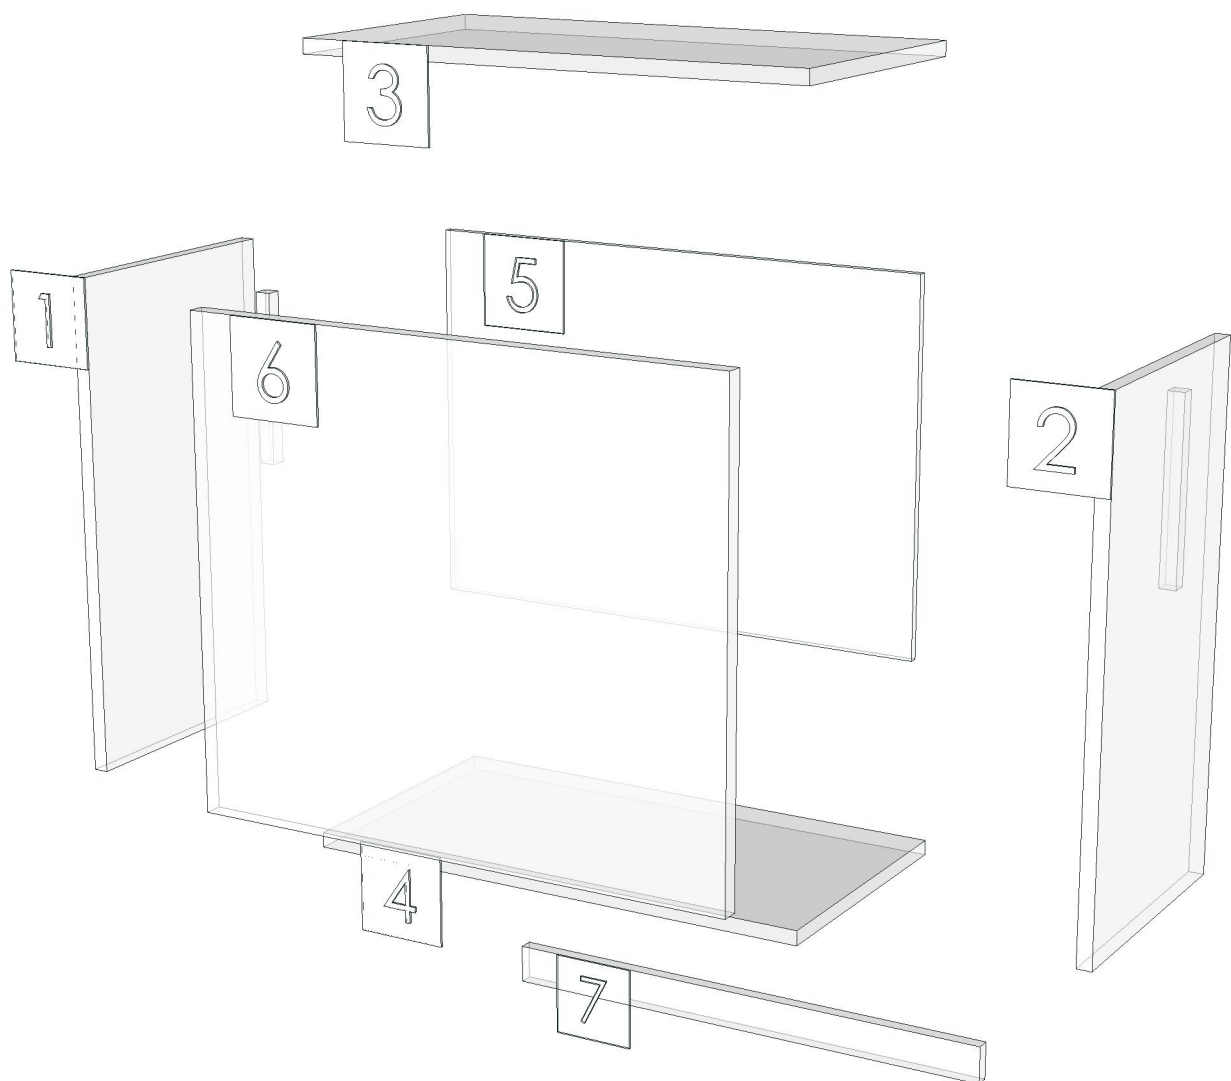

Edge

01.08=0.6 WHITE
01.477=0.6 GRAND OAK AQ2 A613 TH00

K109L-160176033

Model	-		
Creator	CHALEAMPHON	.BCP Name	INDEX_C3D_KITCHEN2
Reviewer		Order	H002292
Approves		Date	29/01/2026

Model	MOTIF_1_DPLT_1500		
Creator	CHALEAMPON	.BCP Name	INDEX_C3D_KITCHEN2
Reviewer		Order	H002301
Approves		Date	02/02/2026