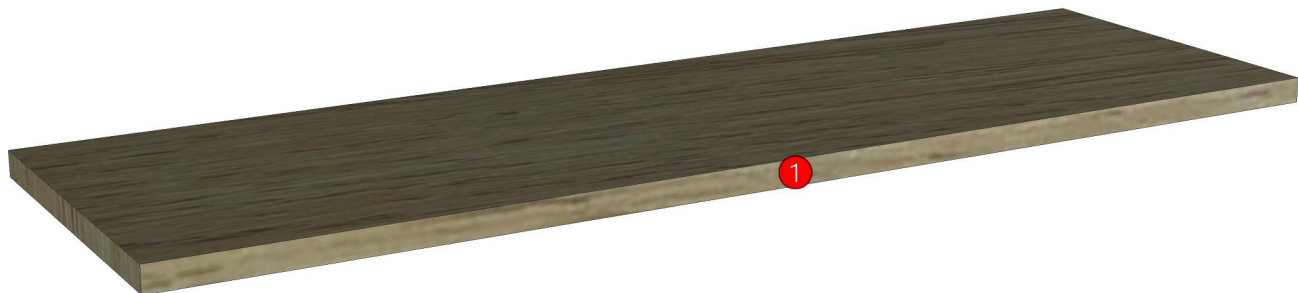

K100R-160175947
K106R-160176006
K107R-160176015
K108R-160176024
K109L-160176033