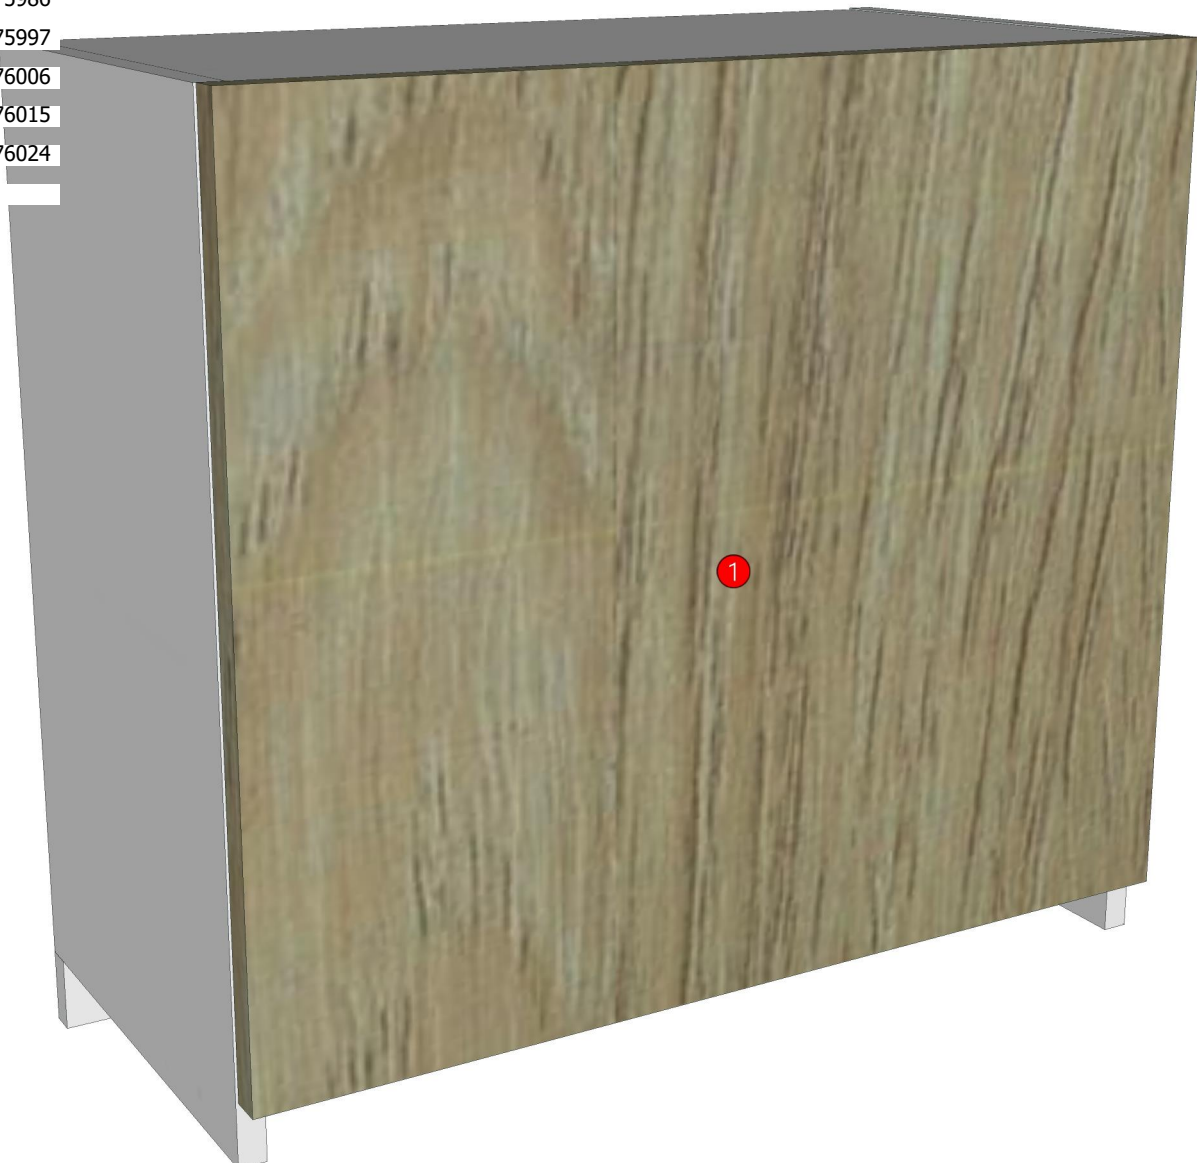

- K100R-160175947
- K101R-160175956
- K102R-160175966
- K103R-160175976
- K104R-160175986
- K105R-160175997
- K106R-160176006
- K107R-160176015
- K108R-160176024