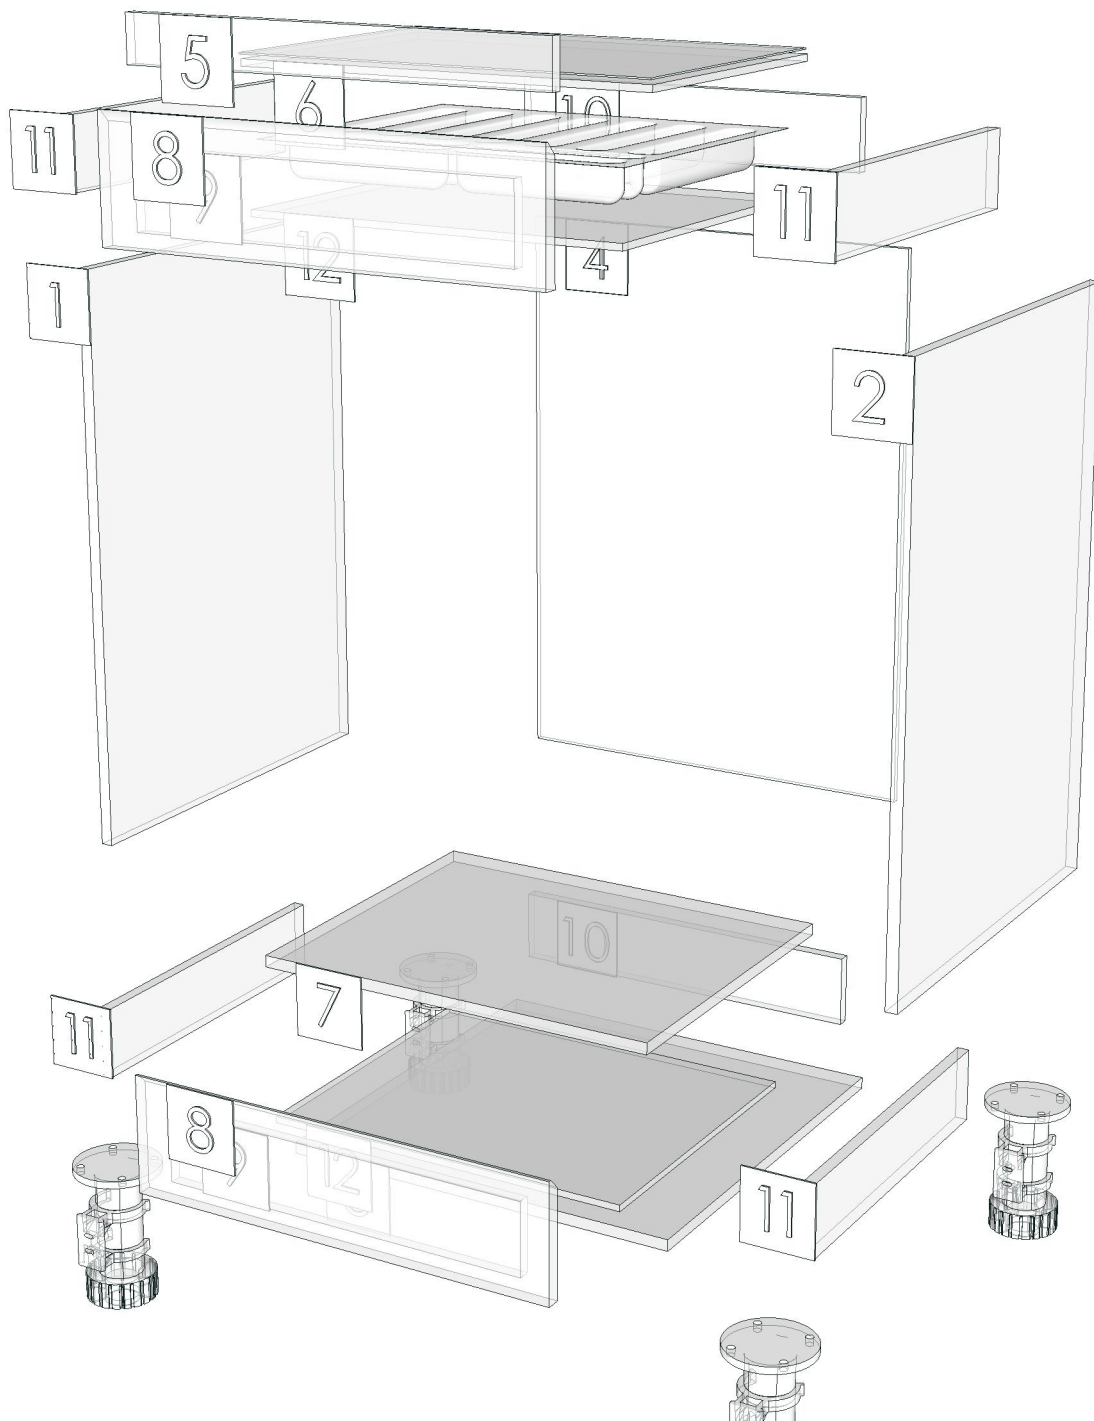

Model	-		
Creator	CHALEAMPHON	.BCP Name	INDEX_C3D_KITCHEN2
Reviewer		Order	H002262
Approves		Date	26/01/2026