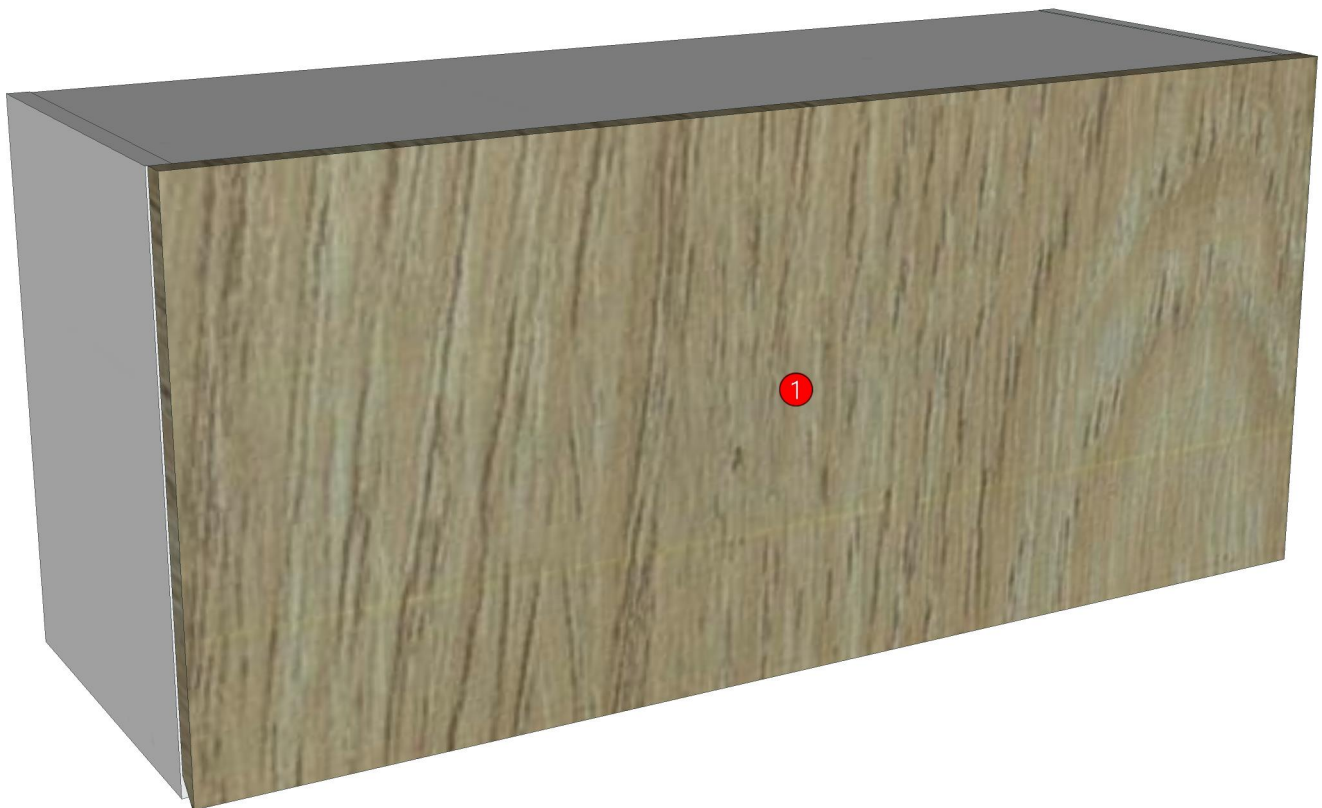

K100R-160175947
K106R-160176006
K107R-160176015
K108R-160176024
K109L-160176033