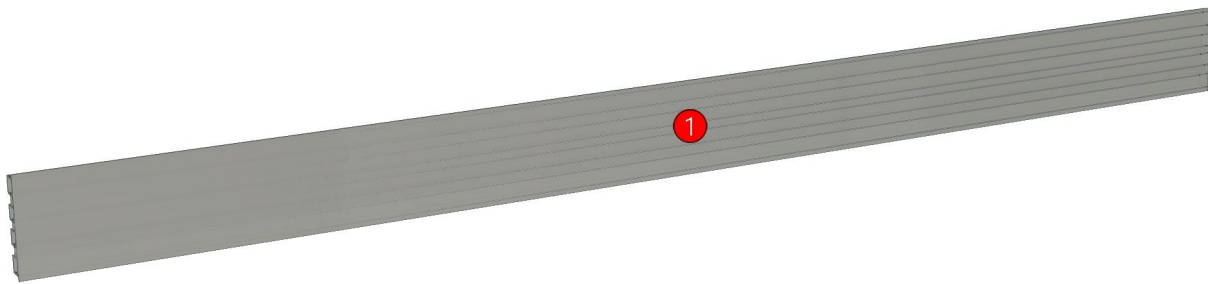

MOTIF_1_DPLT_1400-1400X12X100

Colour

Edge

-

-

K105R-160175997

Model	MOTIF_1_DPLT_1400		
Creator	CHALEAMPON	.BCP Name	INDEX_C3D_KITCHEN2
Reviewer		Order	H002300
Approves		Date	02/02/2026

No.	Article No.	Description	Mat	Dimension	Cutting Size	Typepology	Skin
0	MOTIF_1_DPLT_1400			1400x100x12			