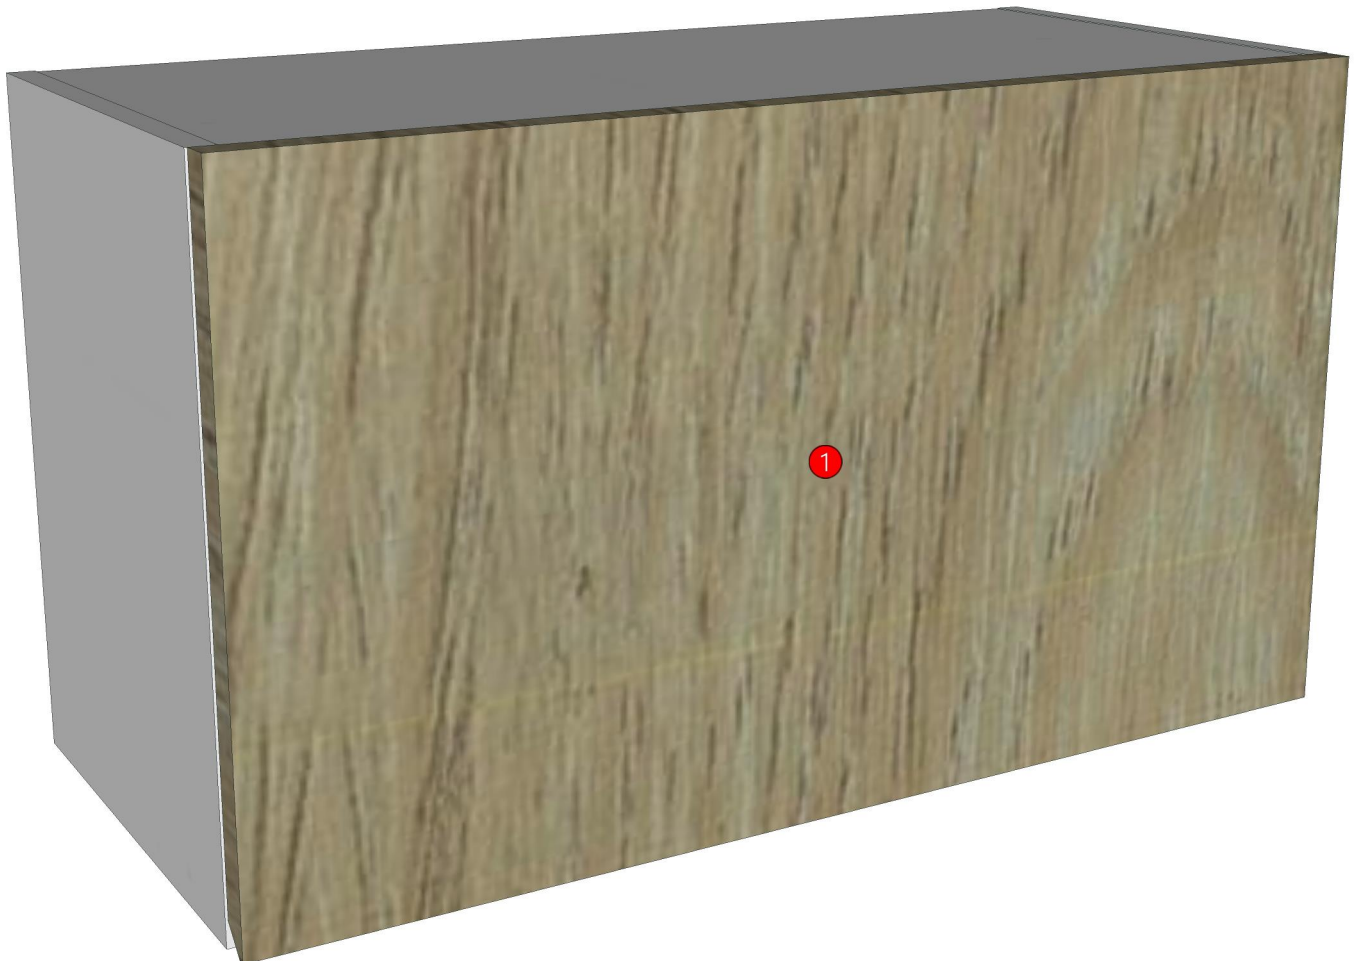

K105R-160175997