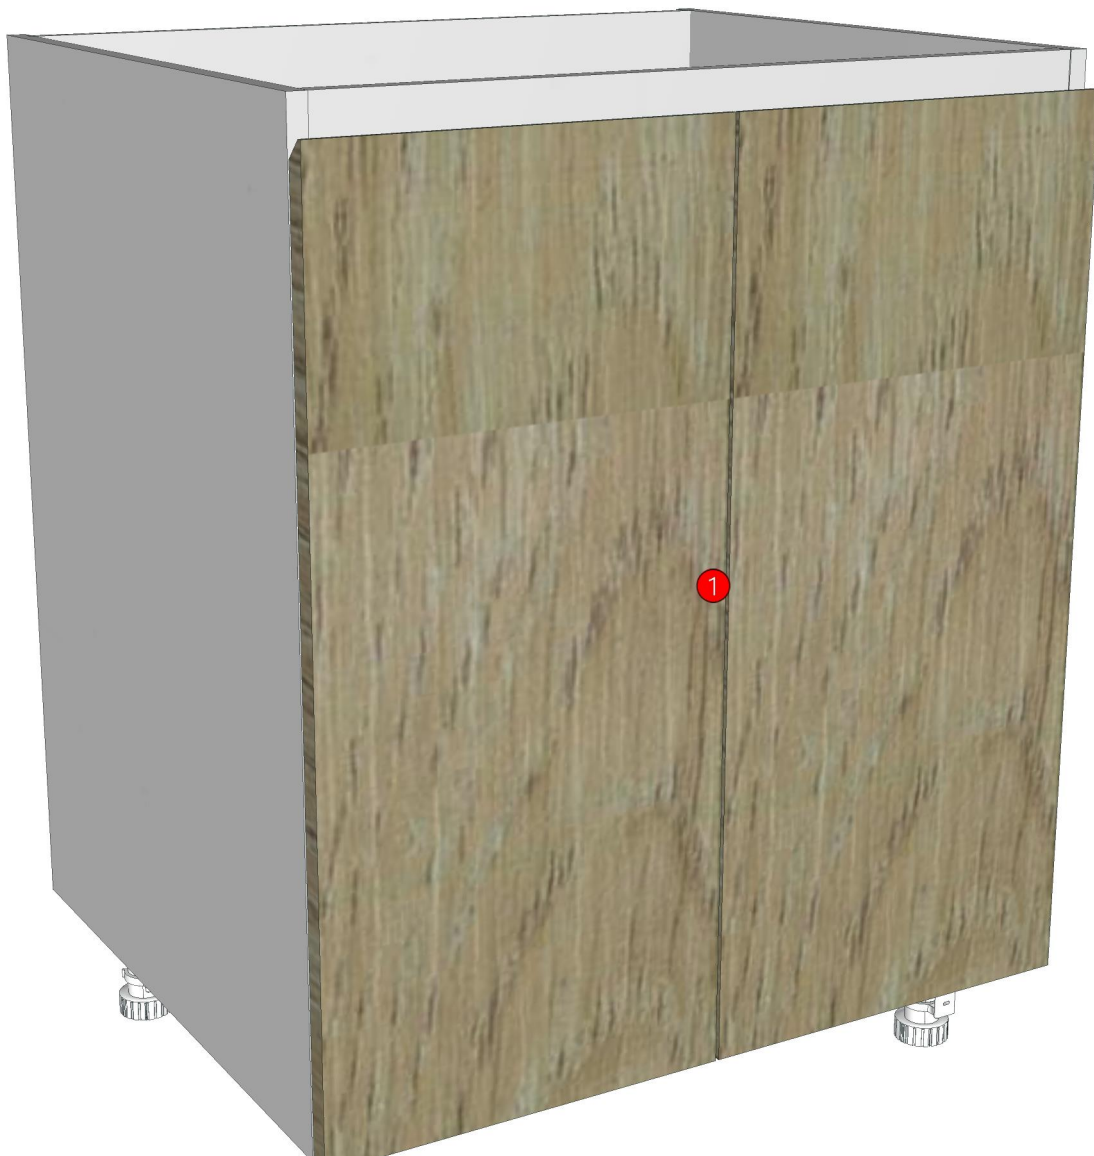

Edge

01.08=0.6 WHITE
01.477=0.6 GRAND OAK AQ2 A613 TH00

K105R-160175997

Model	-		
Creator	CHALEAMPHON	.BCP Name	INDEX_C3D_KITCHEN2
Reviewer		Order	H002274
Approves		Date	28/01/2026

Model	MOTIF_1_DDM70		
Creator	CHALEAMPON	.BCP Name	INDEX_C3D_KITCHEN2
Reviewer		Order	H002277
Approves		Date	28/01/2026