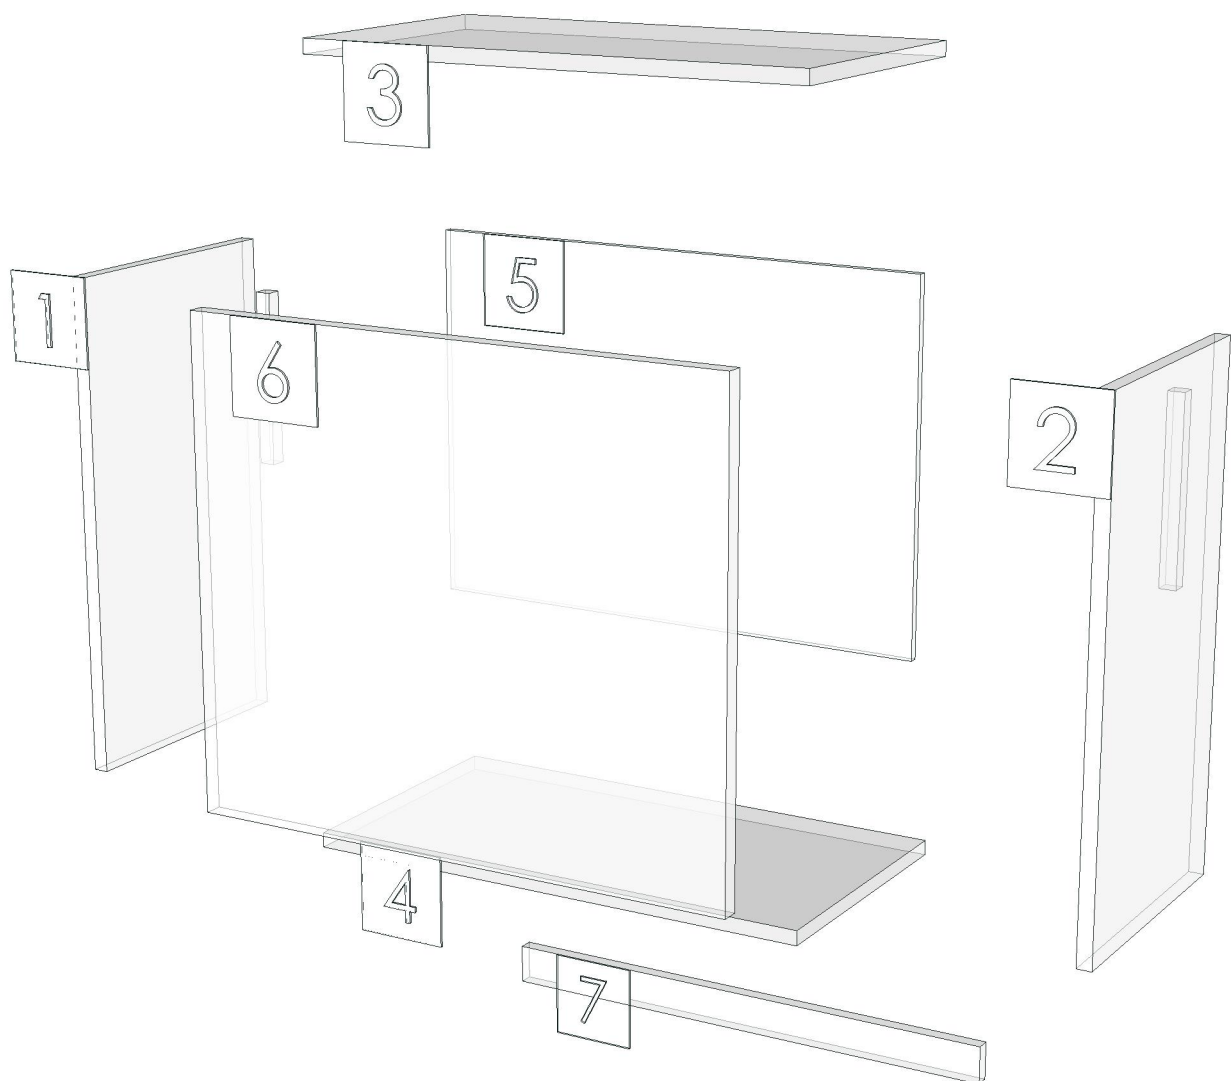

Model	-		
Creator	CHALEAMPHON	.BCP Name	INDEX_C3D_KITCHEN2
Reviewer		Order	H002291
Approves		Date	29/01/2026