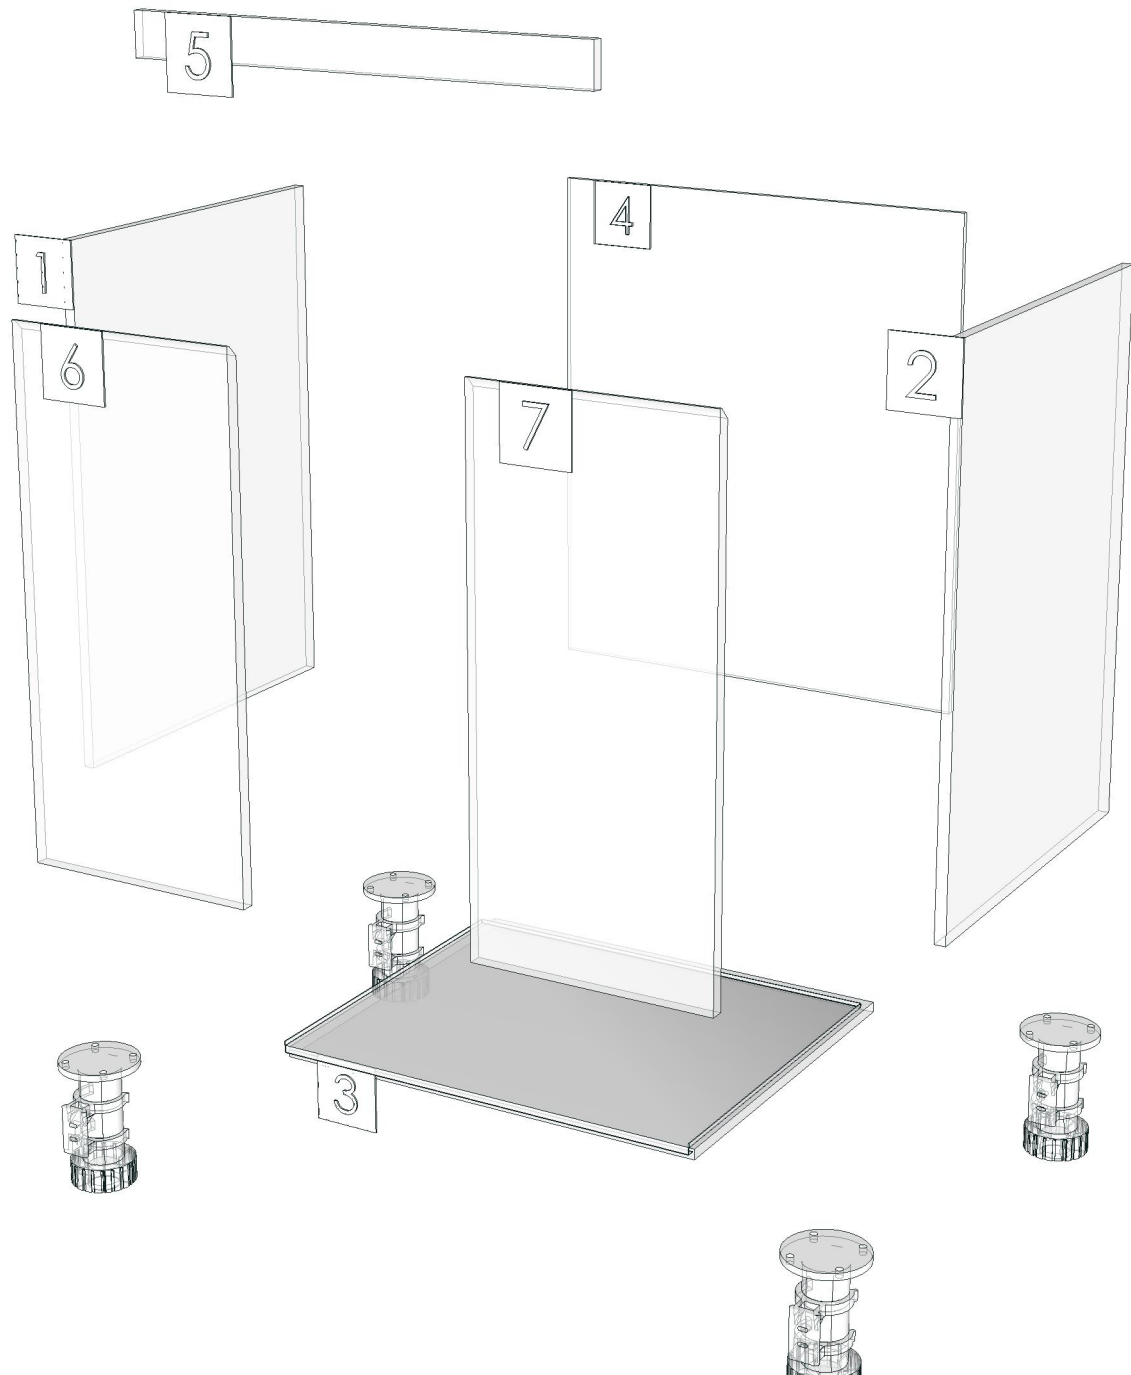

Model	-		
Creator	CHALEAMPHON	.BCP Name	INDEX_C3D_KITCHEN2
Reviewer		Order	H002274
Approves		Date	28/01/2026