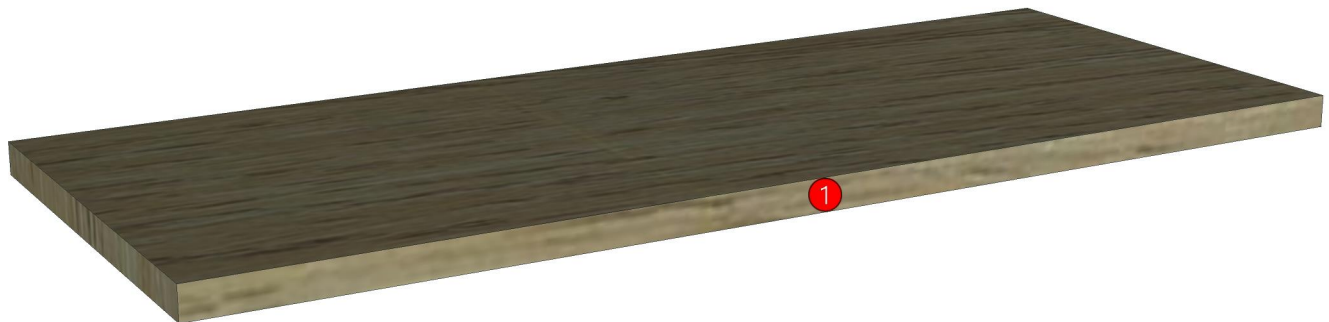

K105R-160175997